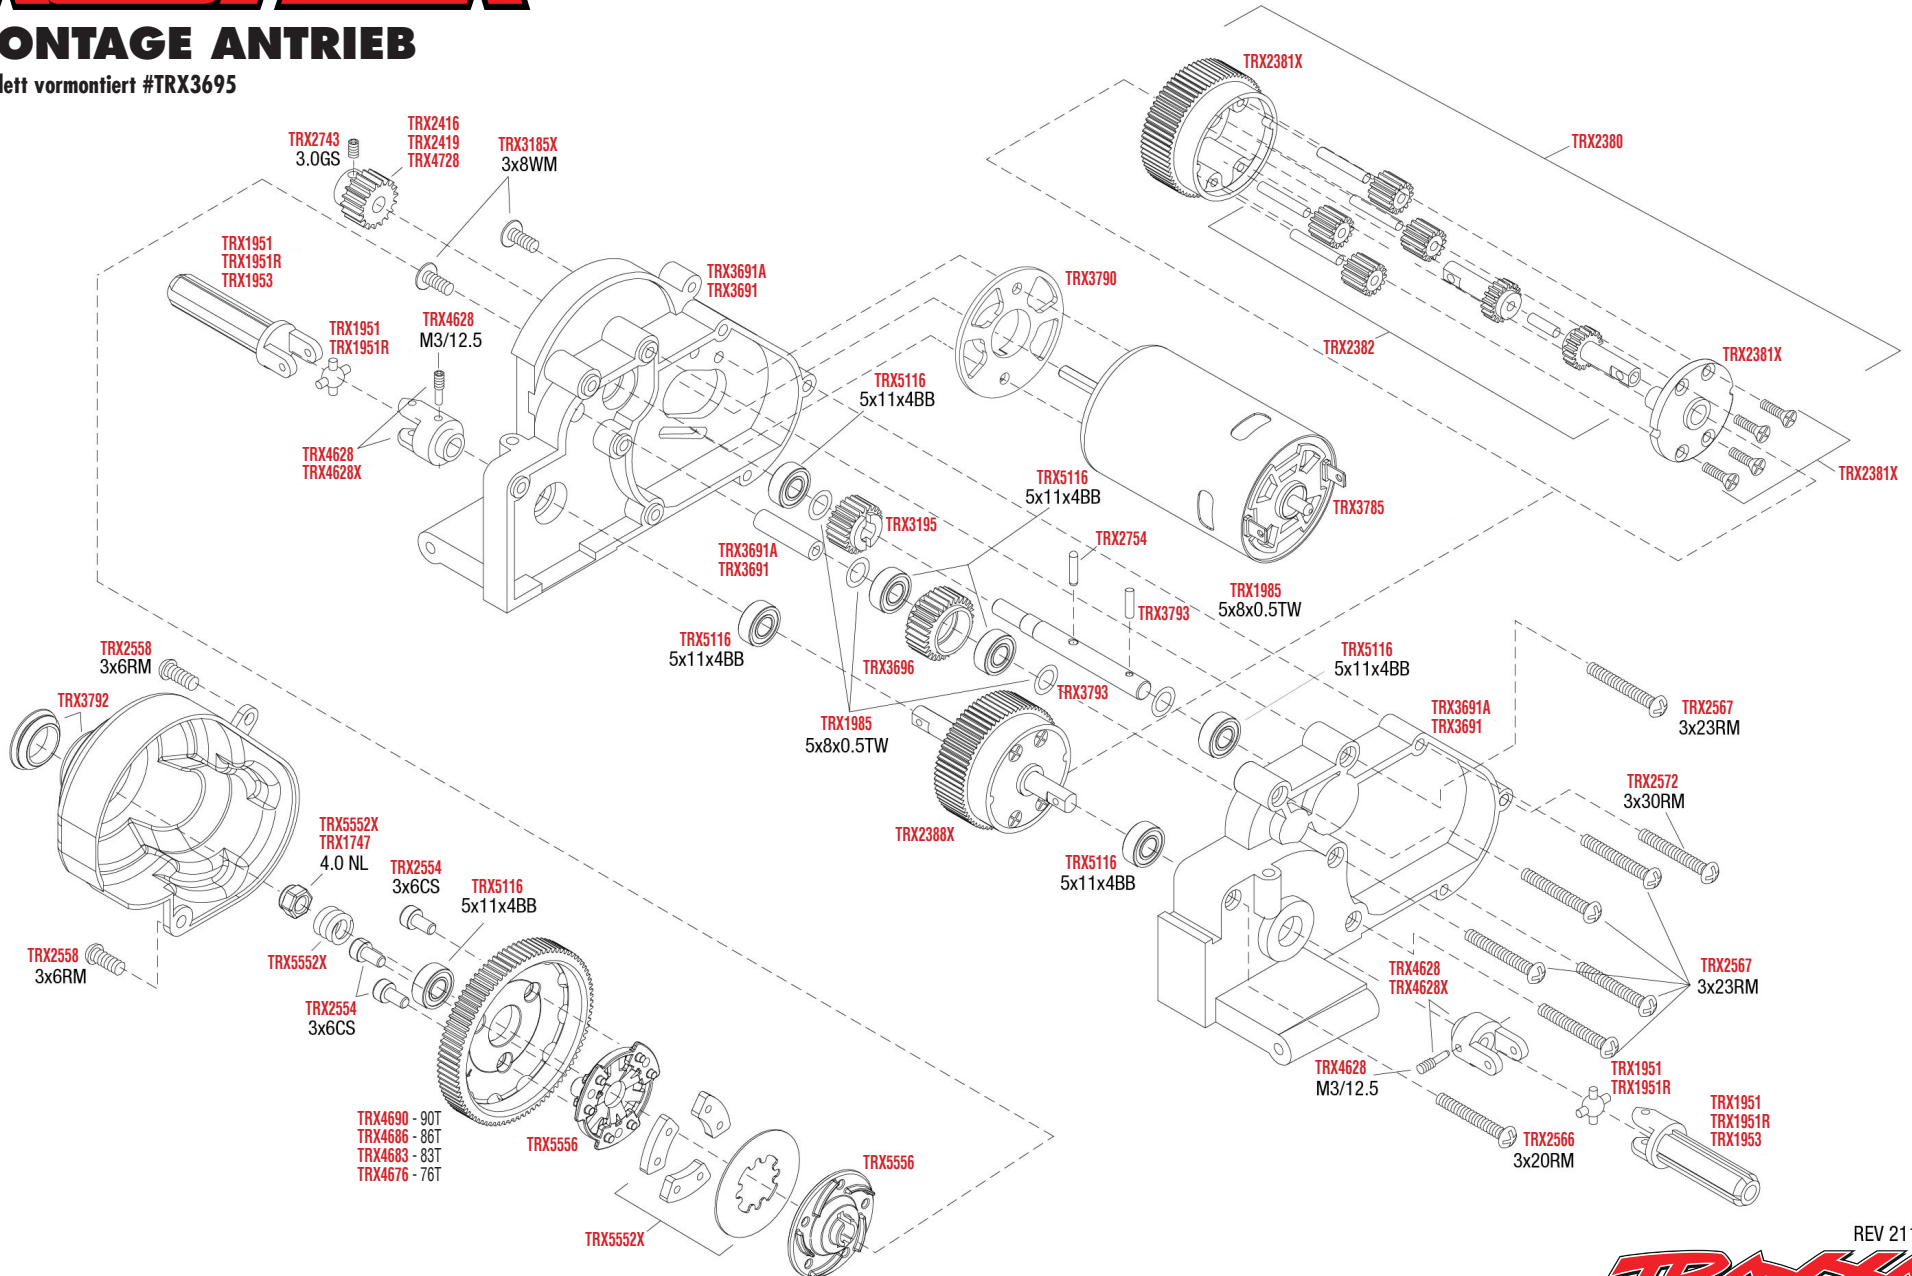

RUSTLER

MONTAGE ANTRIEB

Komplett vormontiert #TRX3695

See Parts List for a complete listing of optional accessories.

Specifications on this page are subject to change without notice. Every attempt has been made to ensure the accuracy of this drawing; however, Traxxas cannot be held responsible for typographical or other errors.

REV 211119-R00

TRAXXAS