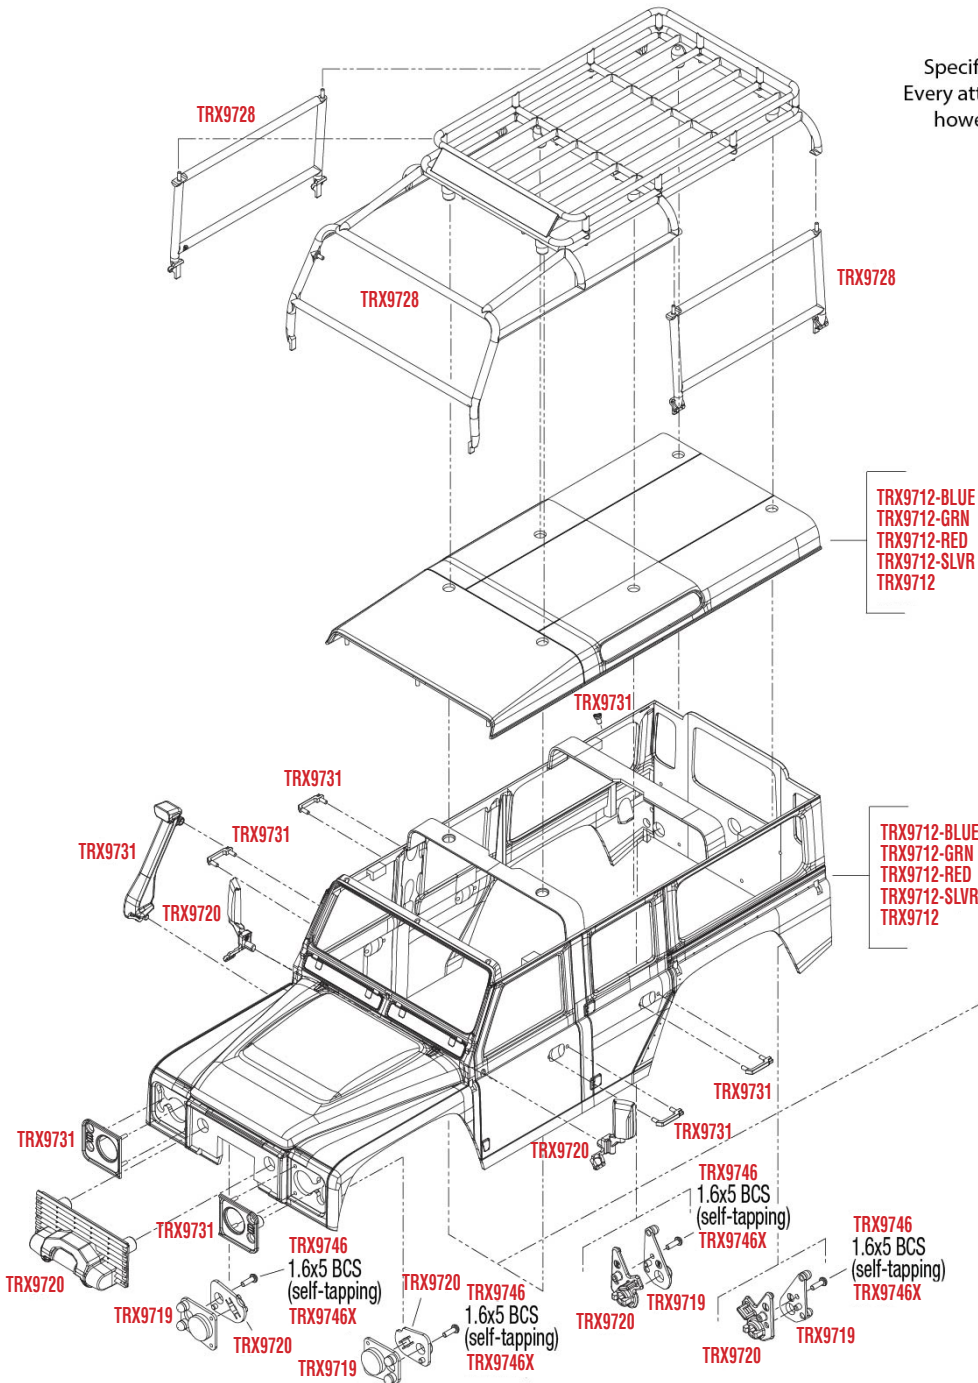

Getriebe Montage
Komplett vormontiert #TRX9791 oder
mit optionaler Übersetzung
#TRX9791R und #TRX9791X

REV 220919-R02
See Parts List for a complete
listing of optional accessories.

Specifications on this page are subject to change without notice. Every
attempt has been made to ensure the accuracy of this drawing; however,
Traxxas cannot be held responsible for typographical or other errors.

Specifications on this page are subject to change without notice. Every attempt has been made to ensure the accuracy of this drawing; however, Traxxas cannot be held responsible for typographical or other errors.

Komplett vormontiert

- TRX9712-BLUE
- TRX9712-GRN
- TRX9712-RED
- TRX9712-SLVR
- TRX9712

See Parts List for a complete listing of optional accessories.

REV 220919-R02