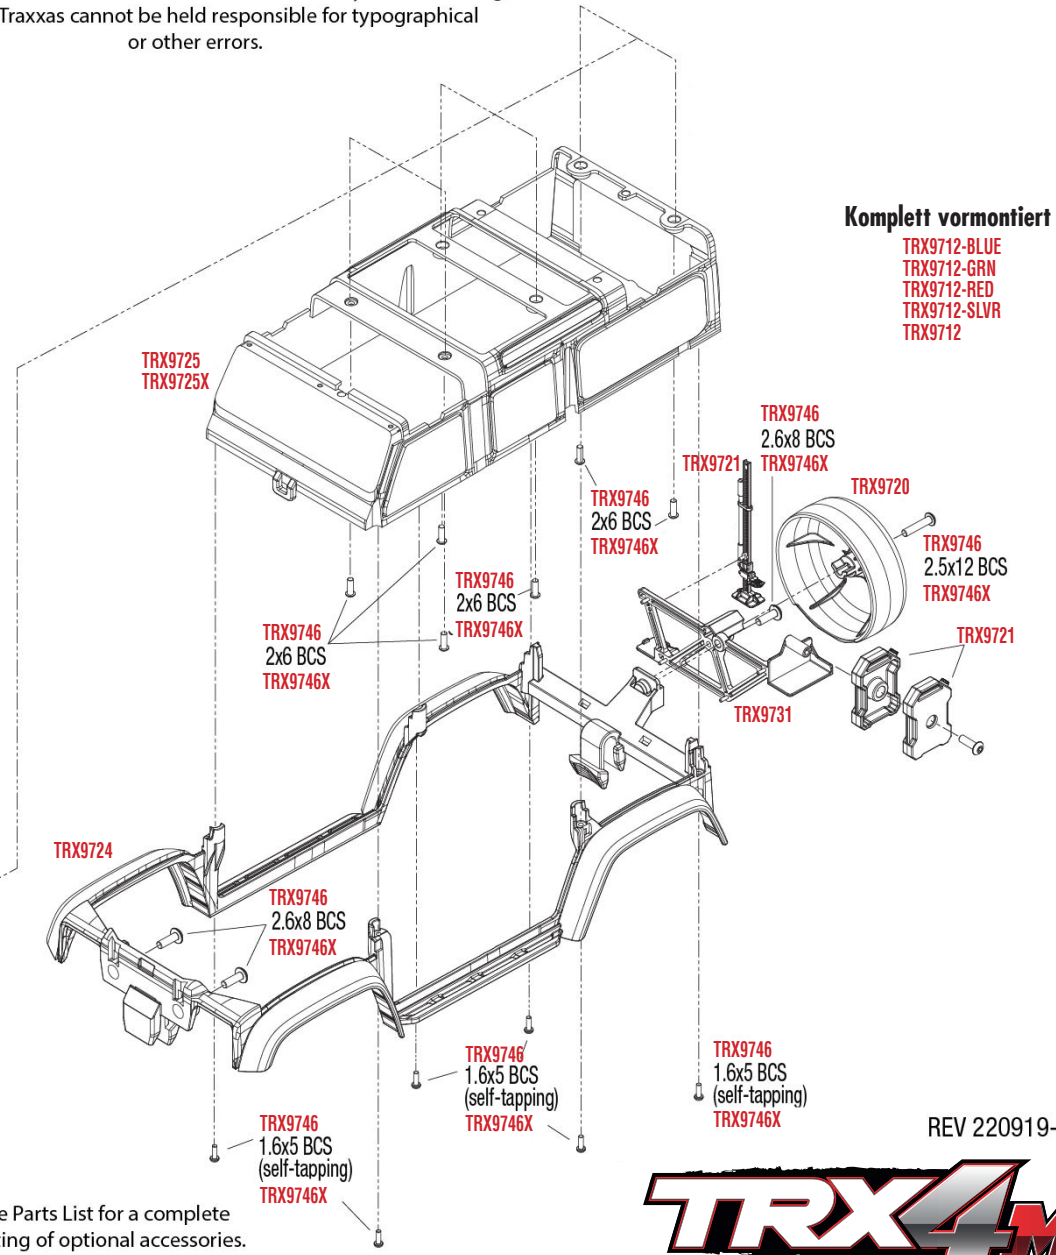

Getriebe Montage
Komplett vormontiert #TRX9791 oder
mit optionaler Übersetzung
#TRX9791R und #TRX9791X

REV 220919-R02
See Parts List for a complete
listing of optional accessories.

Specifications on this page are subject to change without notice. Every
attempt has been made to ensure the accuracy of this drawing; however,
Traxxas cannot be held responsible for typographical or other errors.

Komplett vormontiert

- TRX9712-BLUE
- TRX9712-GRN
- TRX9712-RED
- TRX9712-SLVR
- TRX9712

See Parts List for a complete listing of optional accessories.

REV 220919-R02