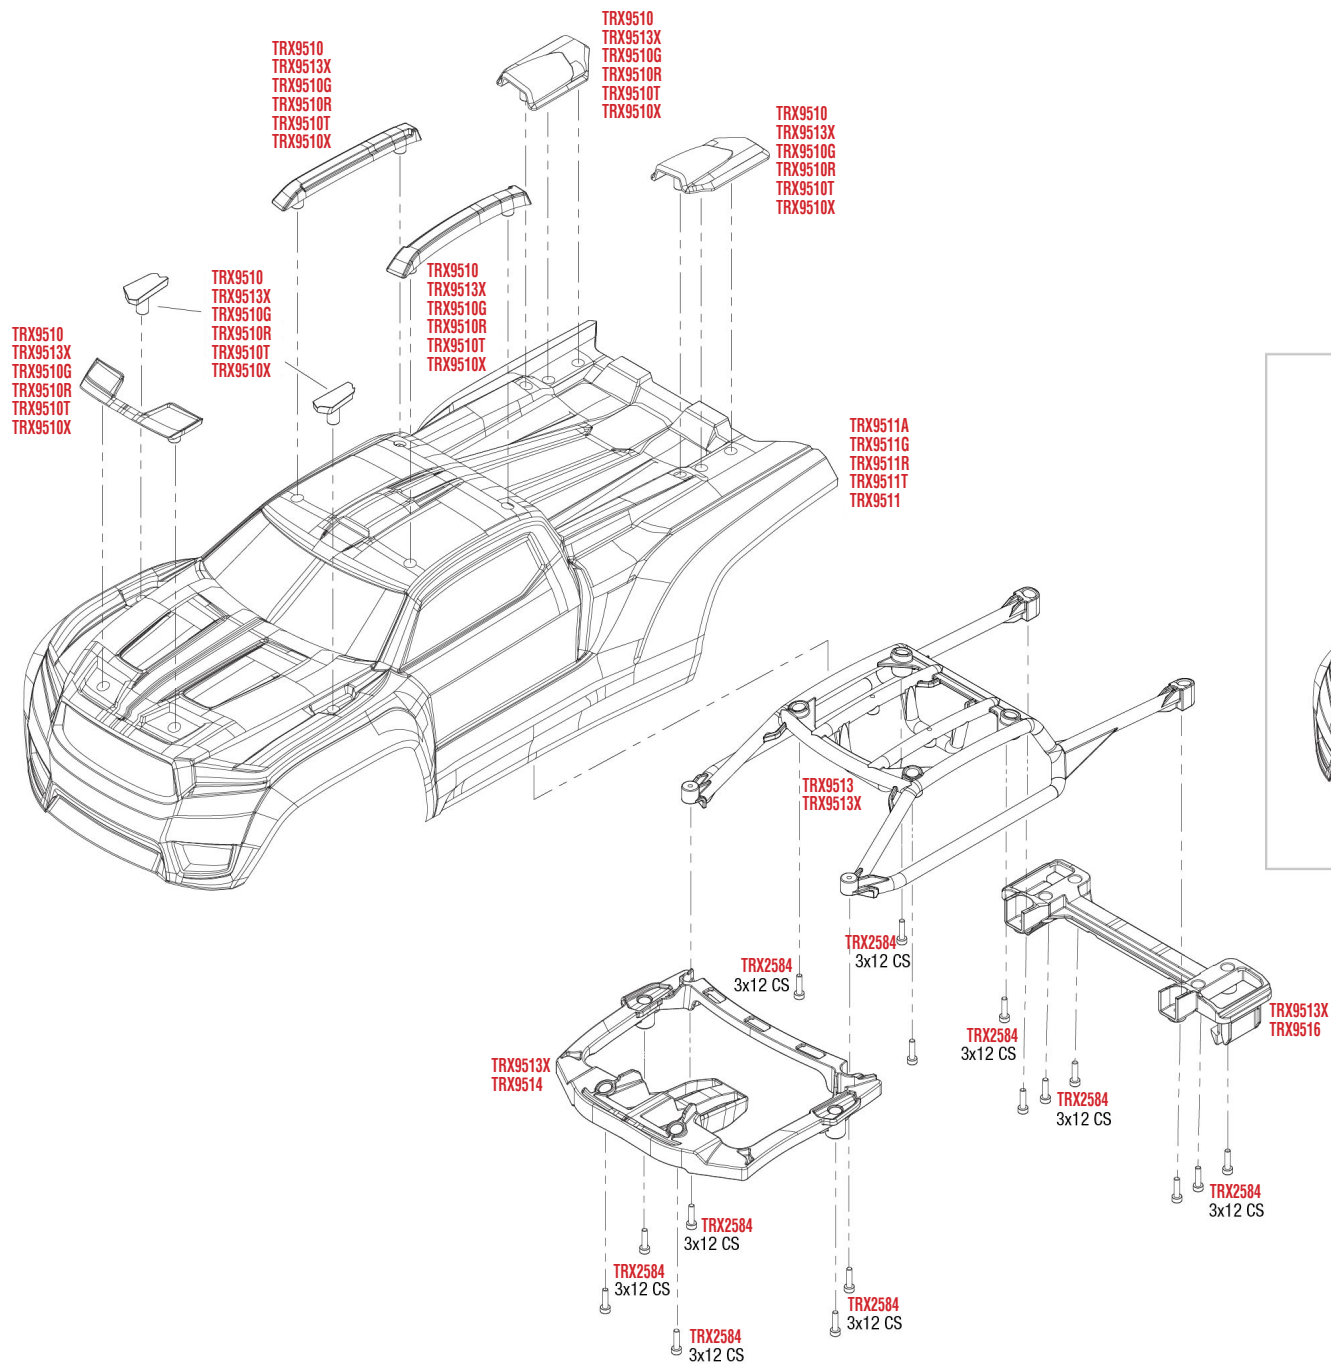

SLEDGE™ MONTAGE KAROSSERIE

Komplette Montage

See Parts List for a complete listing of optional accessories.

Specifications on this page are subject to change without notice. Every attempt has been made to ensure the accuracy of this drawing; however, Traxxas cannot be held responsible for typographical or other errors.