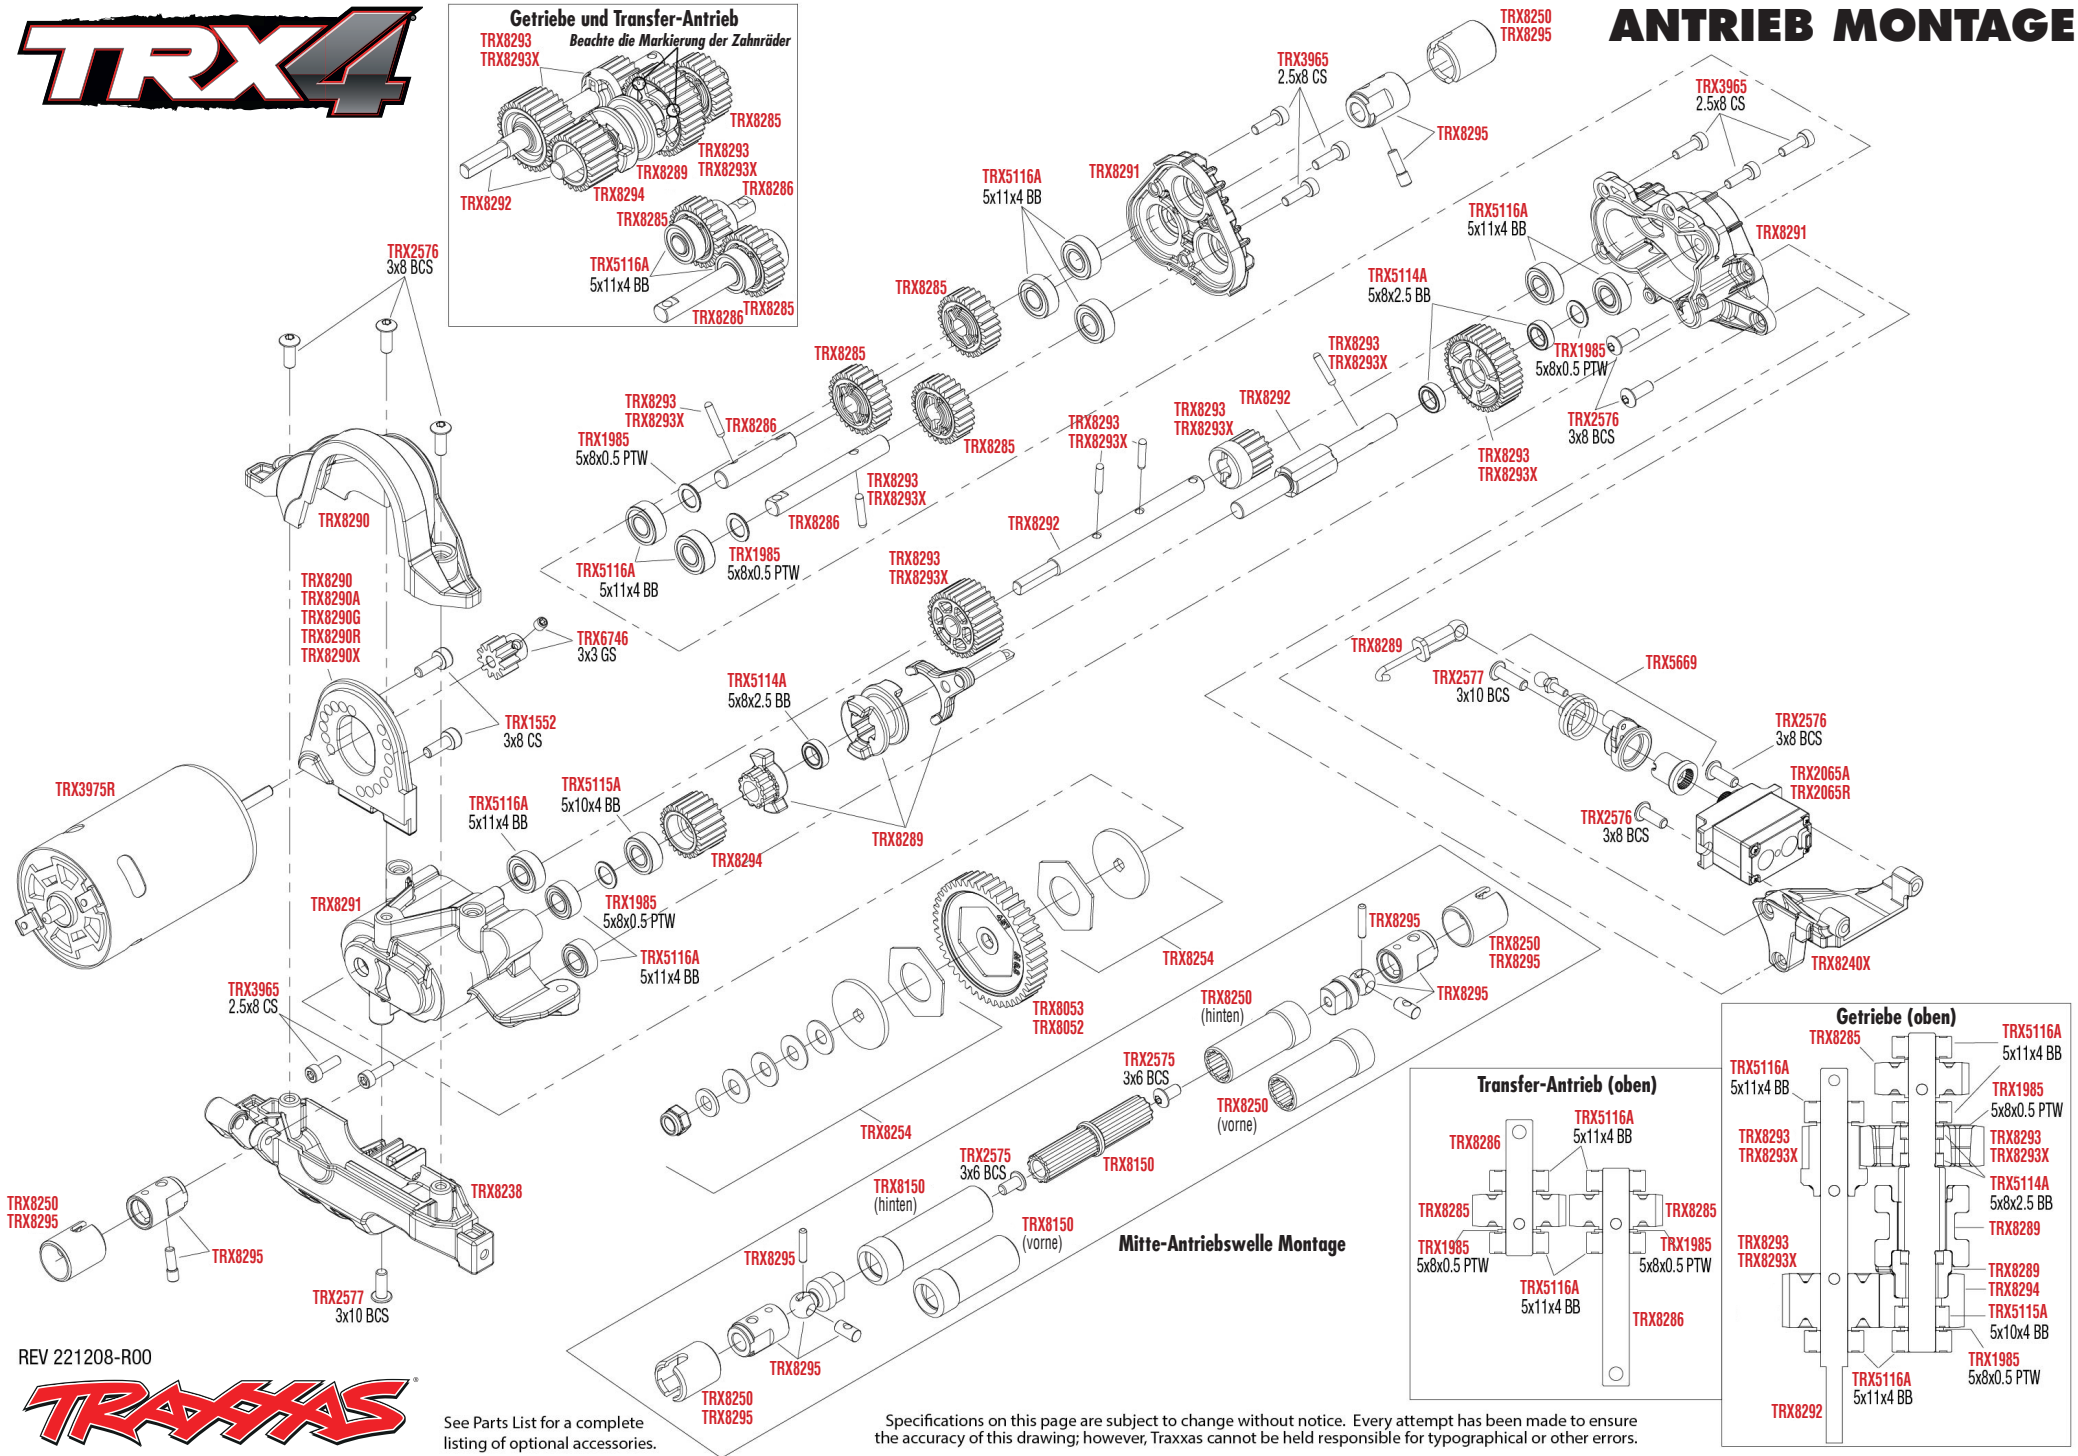

## MONTAGE VORNE

See Parts List for a complete listing of optional accessories.

Specifications on this page are subject to change without notice. Every attempt has been made to ensure the accuracy of this drawing; however, Traxxas cannot be held responsible for typographical or other errors.

### Dämpfer Montage

# ANTRIEB MONTAGE

**Getriebe und Transfer-Antrieb**  
*Beachte die Markierung der Zahnräder*

**Transfer-Antrieb (oben)**

**Getriebe (oben)**

REV 221208-R00

See Parts List for a complete listing of optional accessories.

## Link Abmessungen

Für Standard Kugeln Ersatz verwenden Sie bitte ArtNr. TRX5349.