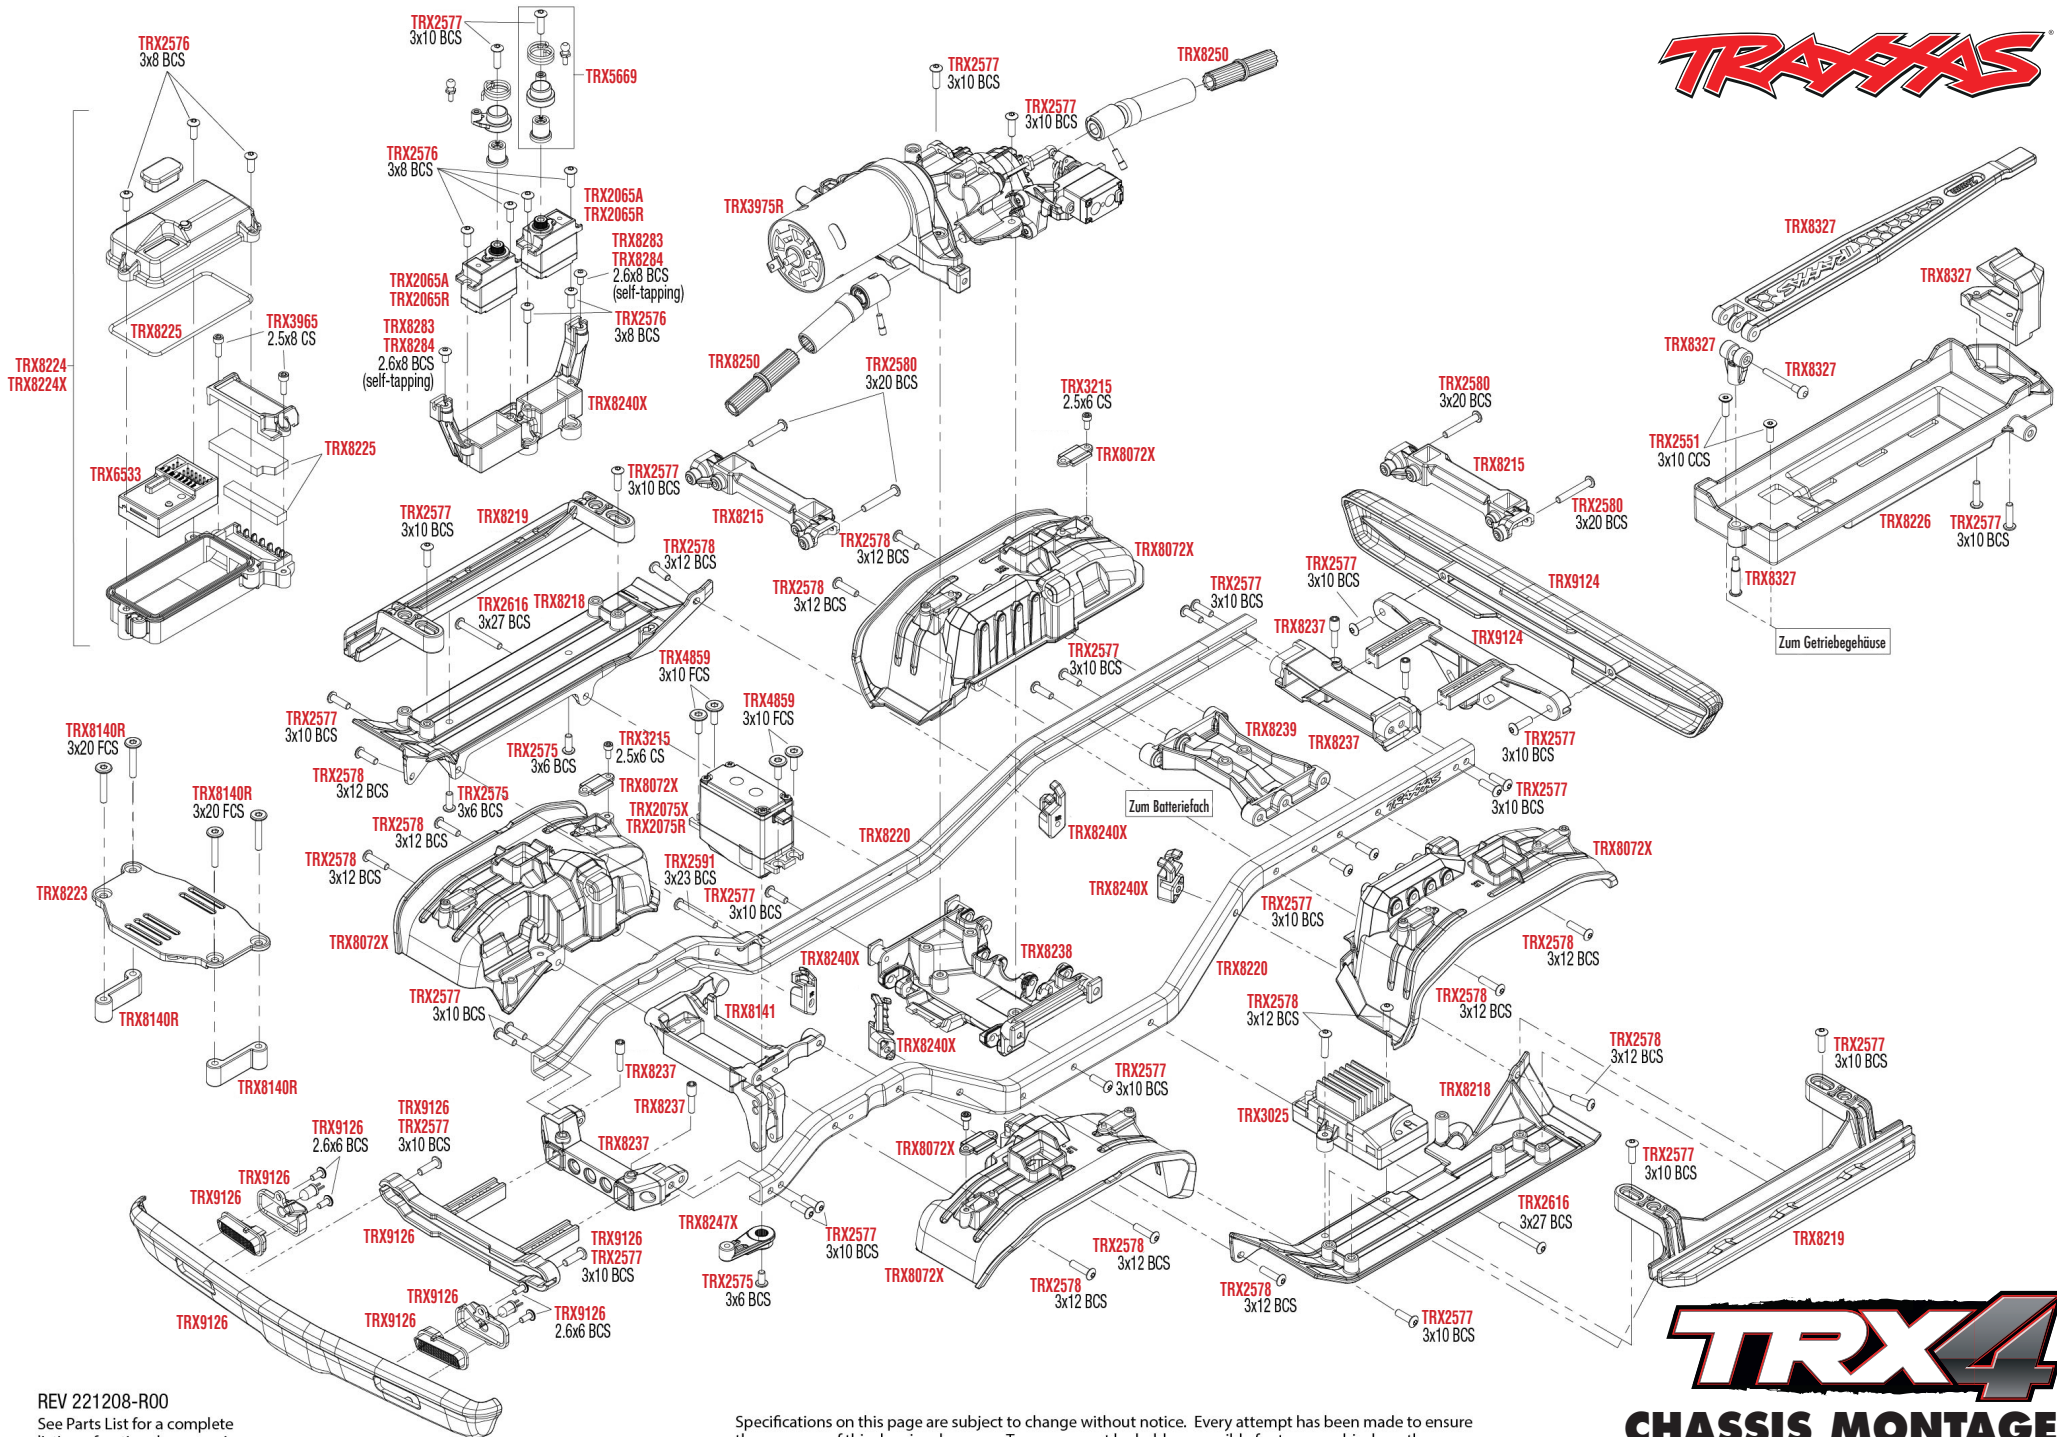

REV 221208-R00
See Parts List for a complete listing of optional accessories.

Specifications on this page are subject to change without notice. Every attempt has been made to ensure the accuracy of this drawing; however, Traxxas cannot be held responsible for typographical or other errors.