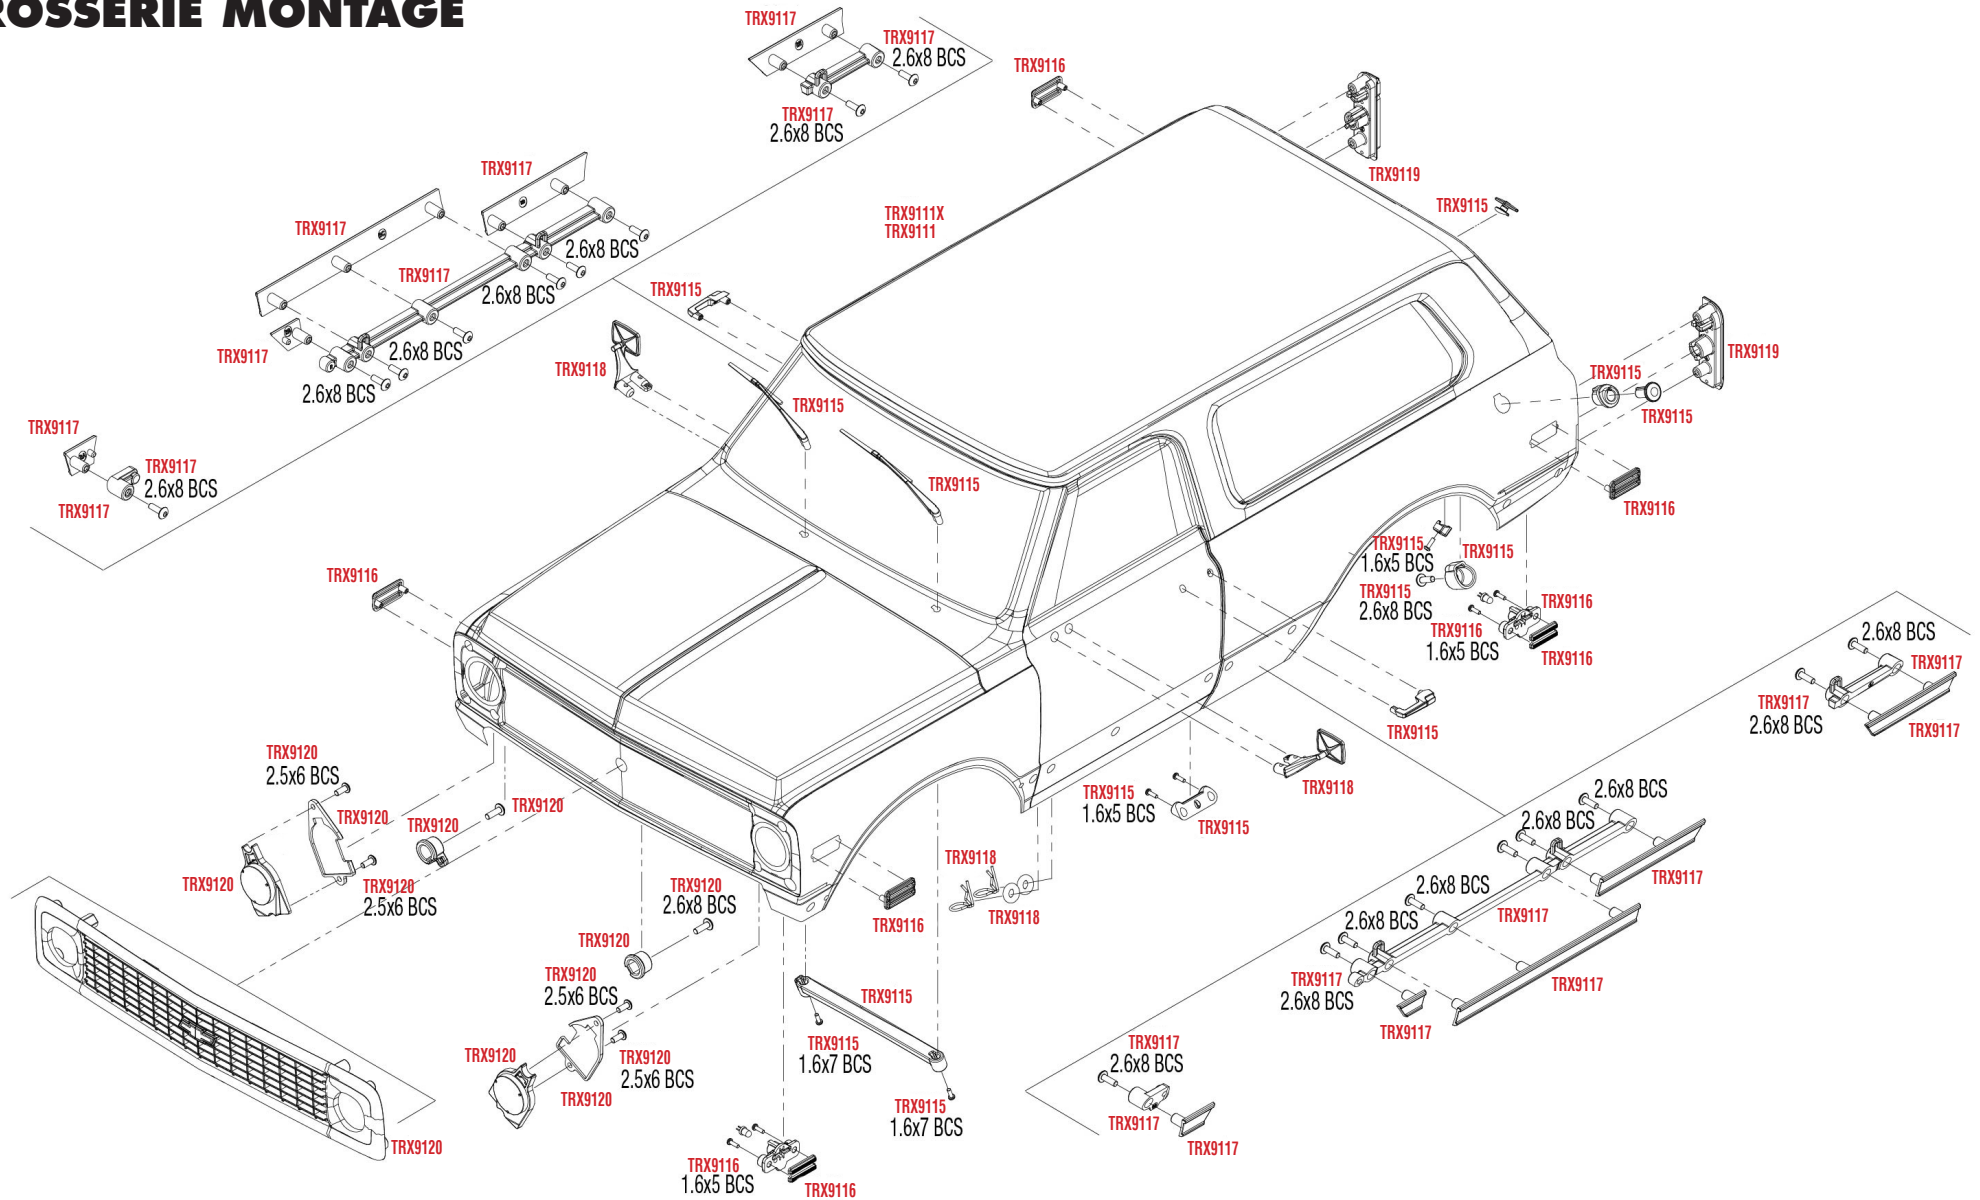

KAROSSERIE MONTAGE

See Parts List for a complete listing of optional accessories.

REV 221208-R00
Specifications on this page are subject to change without notice. Every attempt has been made to ensure the accuracy of this drawing; however, Traxxas cannot be held responsible for typographical or other errors.