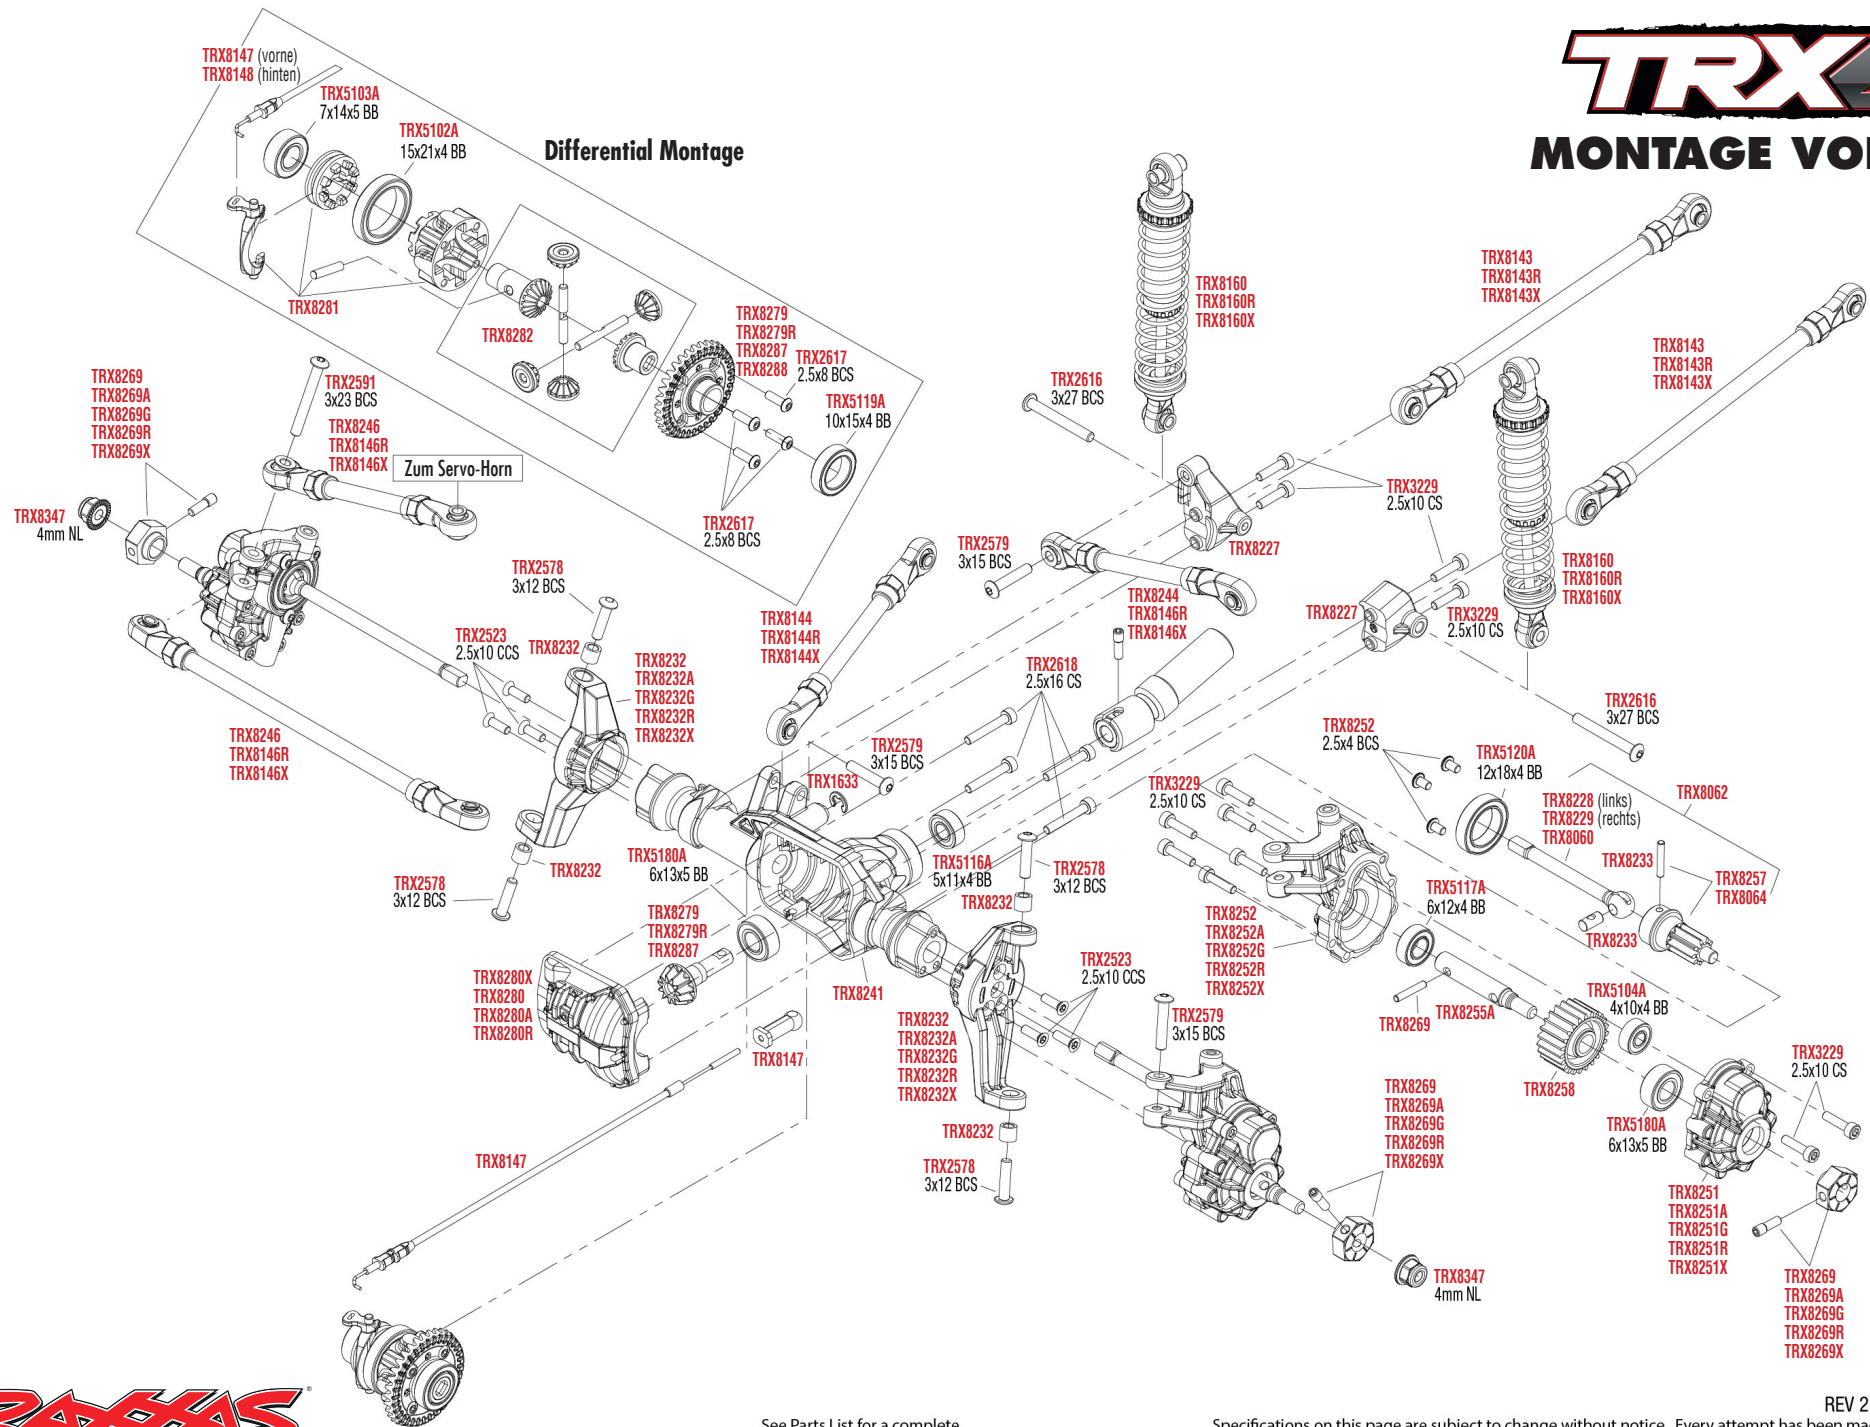

# TRX4

## MONTAGE VORNE

See Parts List for a complete listing of optional accessories.

Specifications on this page are subject to change without notice. Every attempt has been made to ensure the accuracy of this drawing; however, Traxxas cannot be held responsible for typographical or other errors.

### Dämpfer Montage

## Link Abmessungen

Für Standard Kugeln Ersatz verwenden Sie bitte ArtNr. TRX5349.