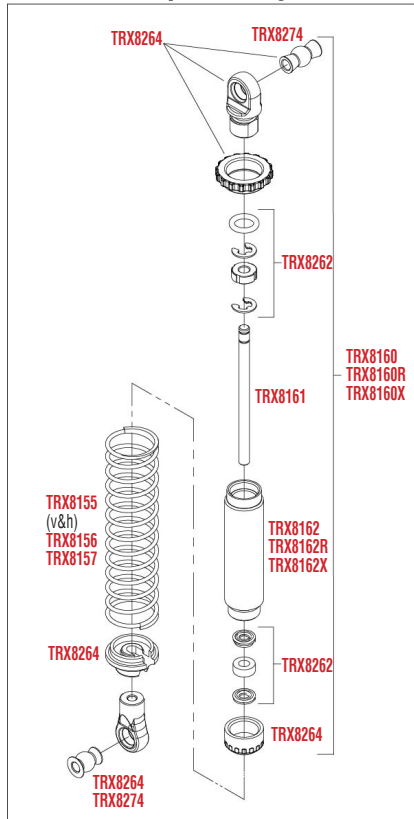

REV 221208-R00

REV 221208-R00  
See Parts List for a complete listing of optional accessories.

Specifications on this page are subject to change without notice. Every attempt has been made to ensure the accuracy of this drawing; however, Traxxas cannot be held responsible for typographical or other errors.

### Dämpfer Montage

# ANTRIEB MONTAGE

**Getriebe und Transfer-Antrieb**  
*Beachte die Markierung der Zahnräder*

**Transfer-Antrieb (oben)**

**Getriebe (oben)**

REV 221208-R00

See Parts List for a complete listing of optional accessories.

## Link Abmessungen

Für Standard Kugeln Ersatz verwenden Sie bitte ArtNr. TRX5349.