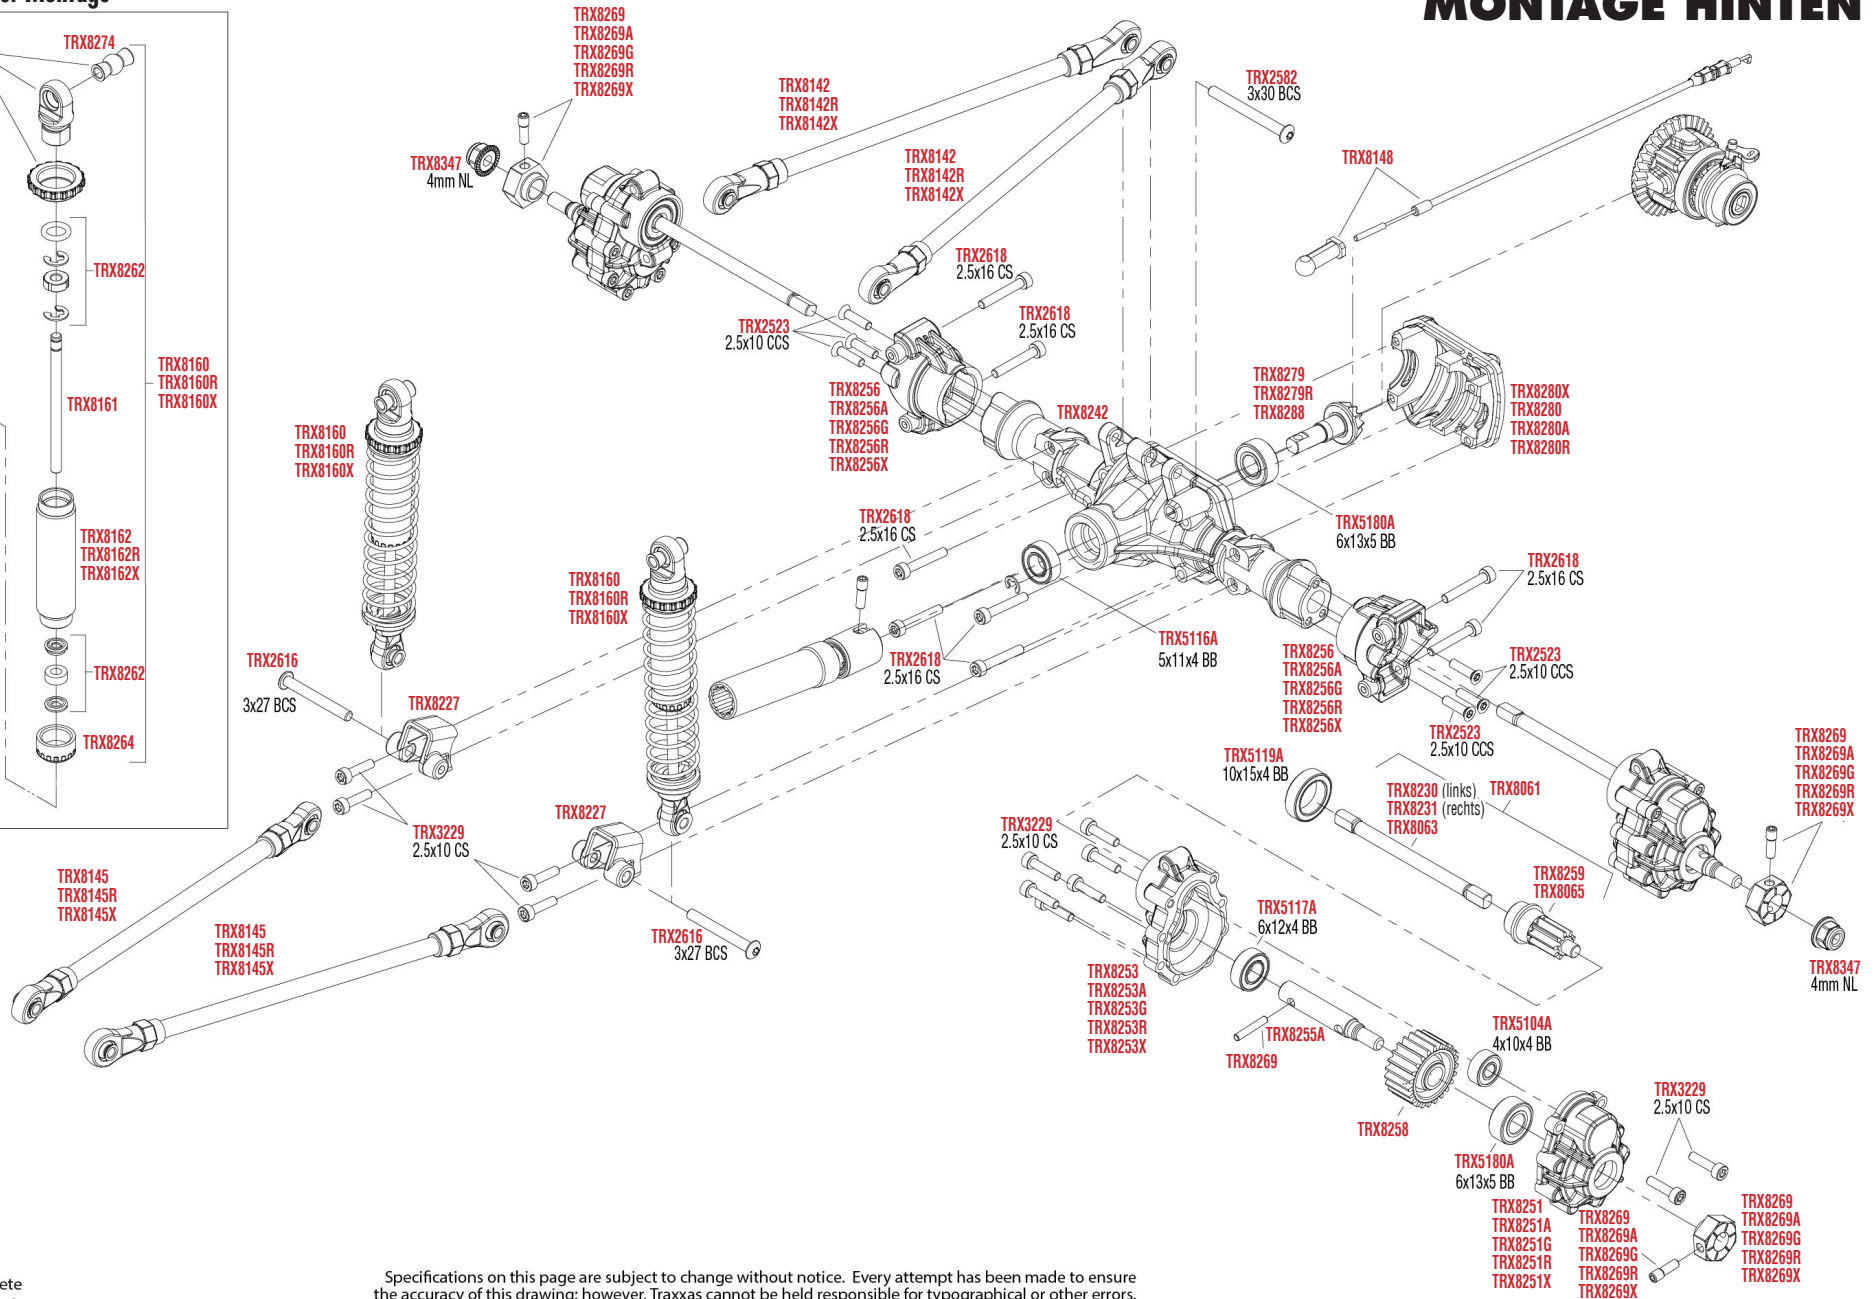

REV 221208-R00

REV 221208-R00  
See Parts List for a complete listing of optional accessories.

Specifications on this page are subject to change without notice. Every attempt has been made to ensure the accuracy of this drawing; however, Traxxas cannot be held responsible for typographical or other errors.

### Dämpfer Montage

# ANTRIEB MONTAGE

**Getriebe und Transfer-Antrieb**  
*Beachte die Markierung der Zahnräder*

**Transfer-Antrieb (oben)**

**Getriebe (oben)**

REV 221208-R00

See Parts List for a complete listing of optional accessories.

## Link Abmessungen

Für Standard Kugeln Ersatz verwenden Sie bitte ArtNr. TRX5349.