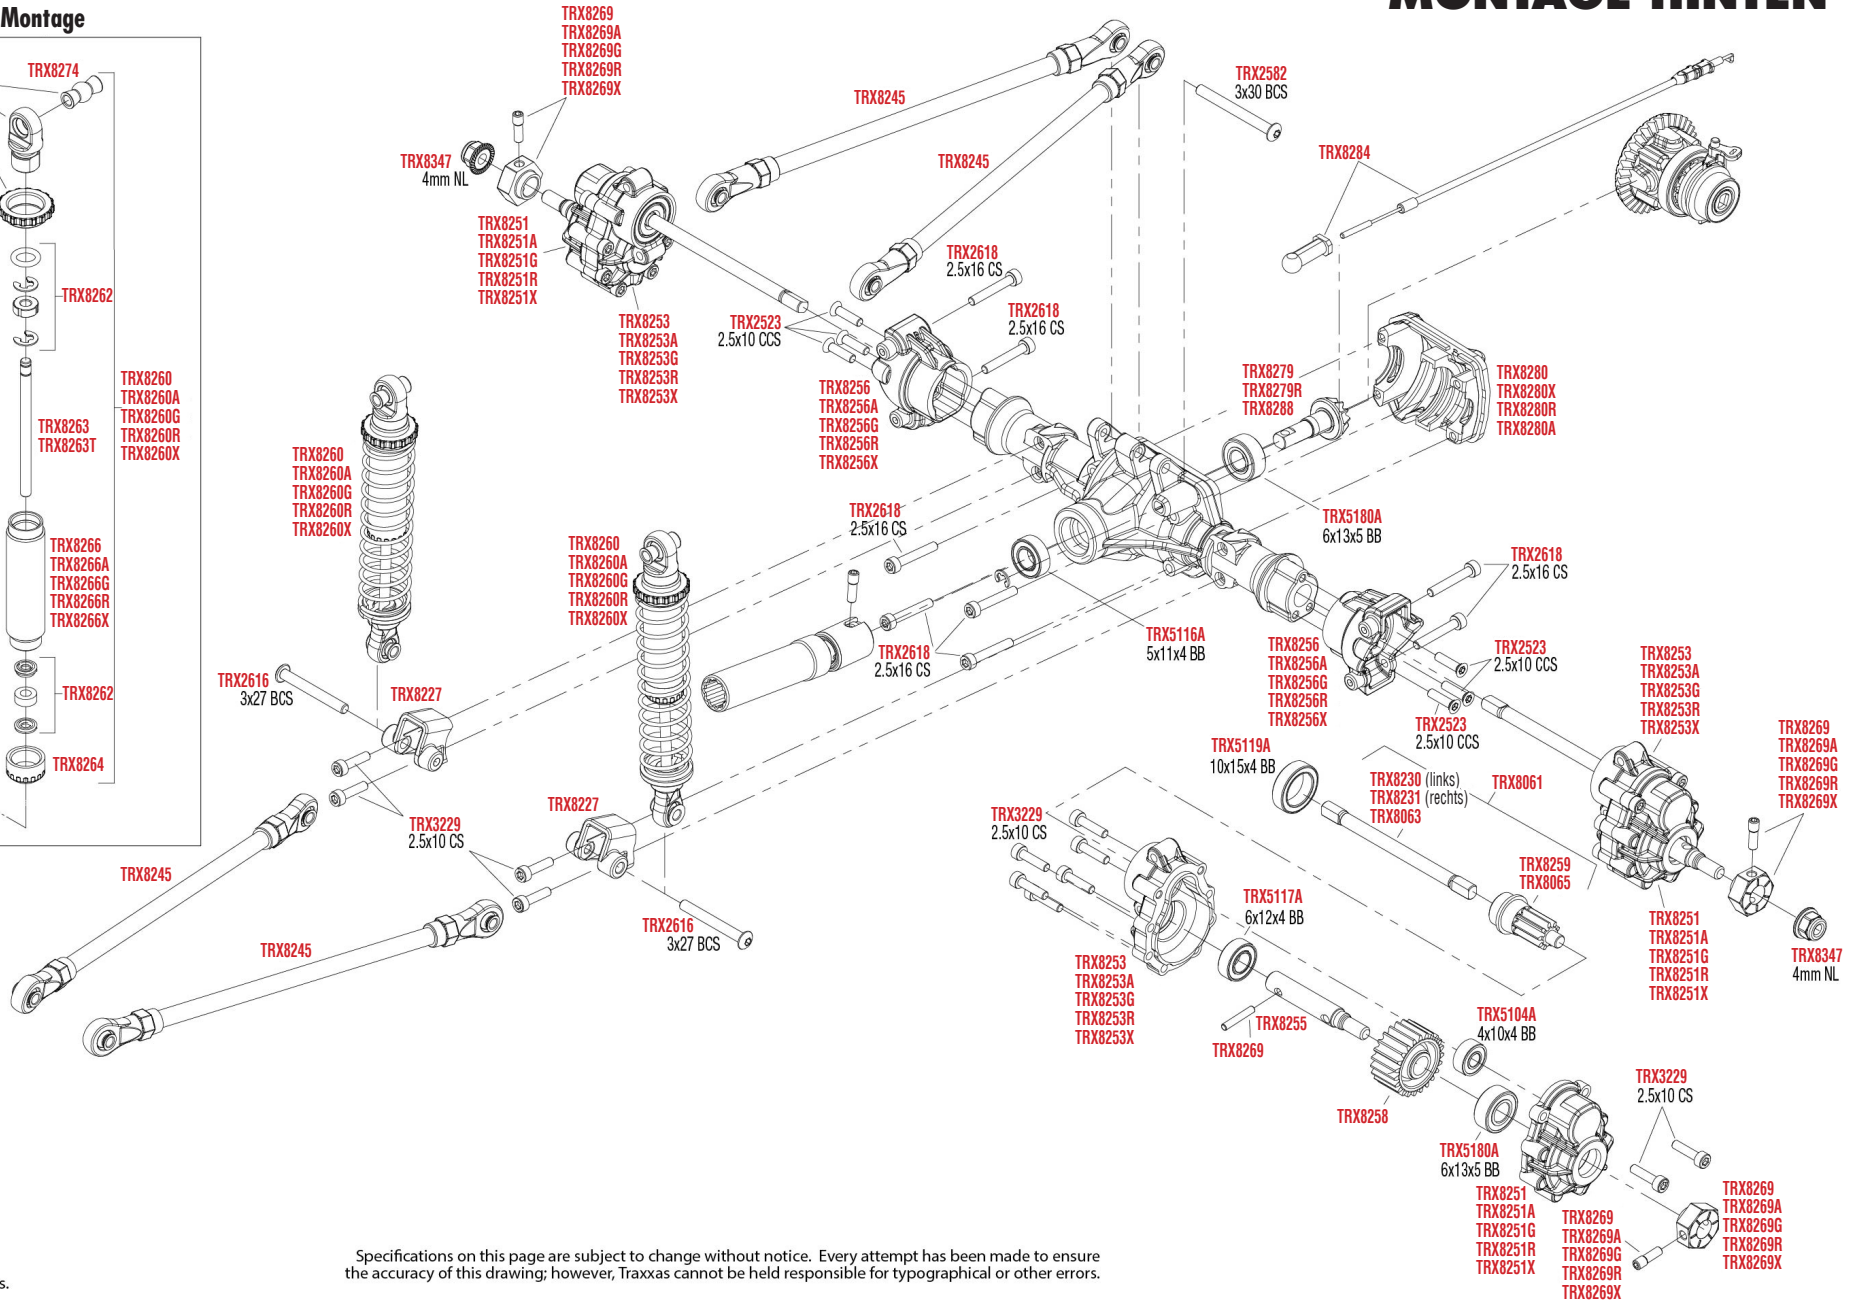

TRX4

MONTAGE VORNE

Differential Montage

See Parts List for a complete listing of optional accessories.

Specifications on this page are subject to change without notice. Every attempt has been made to ensure the accuracy of this drawing; however, Traxxas cannot be held responsible for typographical or other errors.

REV 210706-R02

TRX4

CHASSIS MONTAGE

REV 210706-R02
See Parts List for a complete listing of optional accessories.

Specifications on this page are subject to change without notice. Every attempt has been made to ensure the accuracy of this drawing; however, Traxxas cannot be held responsible for typographical or other errors.

Dämpfer Montage

Link Abmessungen

Für Standard Kugeln Ersatz verwenden Sie bitte ArtNr. TRX5349.

MODULARE MONTAGE

See Parts List for a complete listing of optional accessories.

Specifications on this page are subject to change without notice. Every attempt has been made to ensure the accuracy of this drawing; however, Traxxas cannot be held responsible for typographical or other errors.