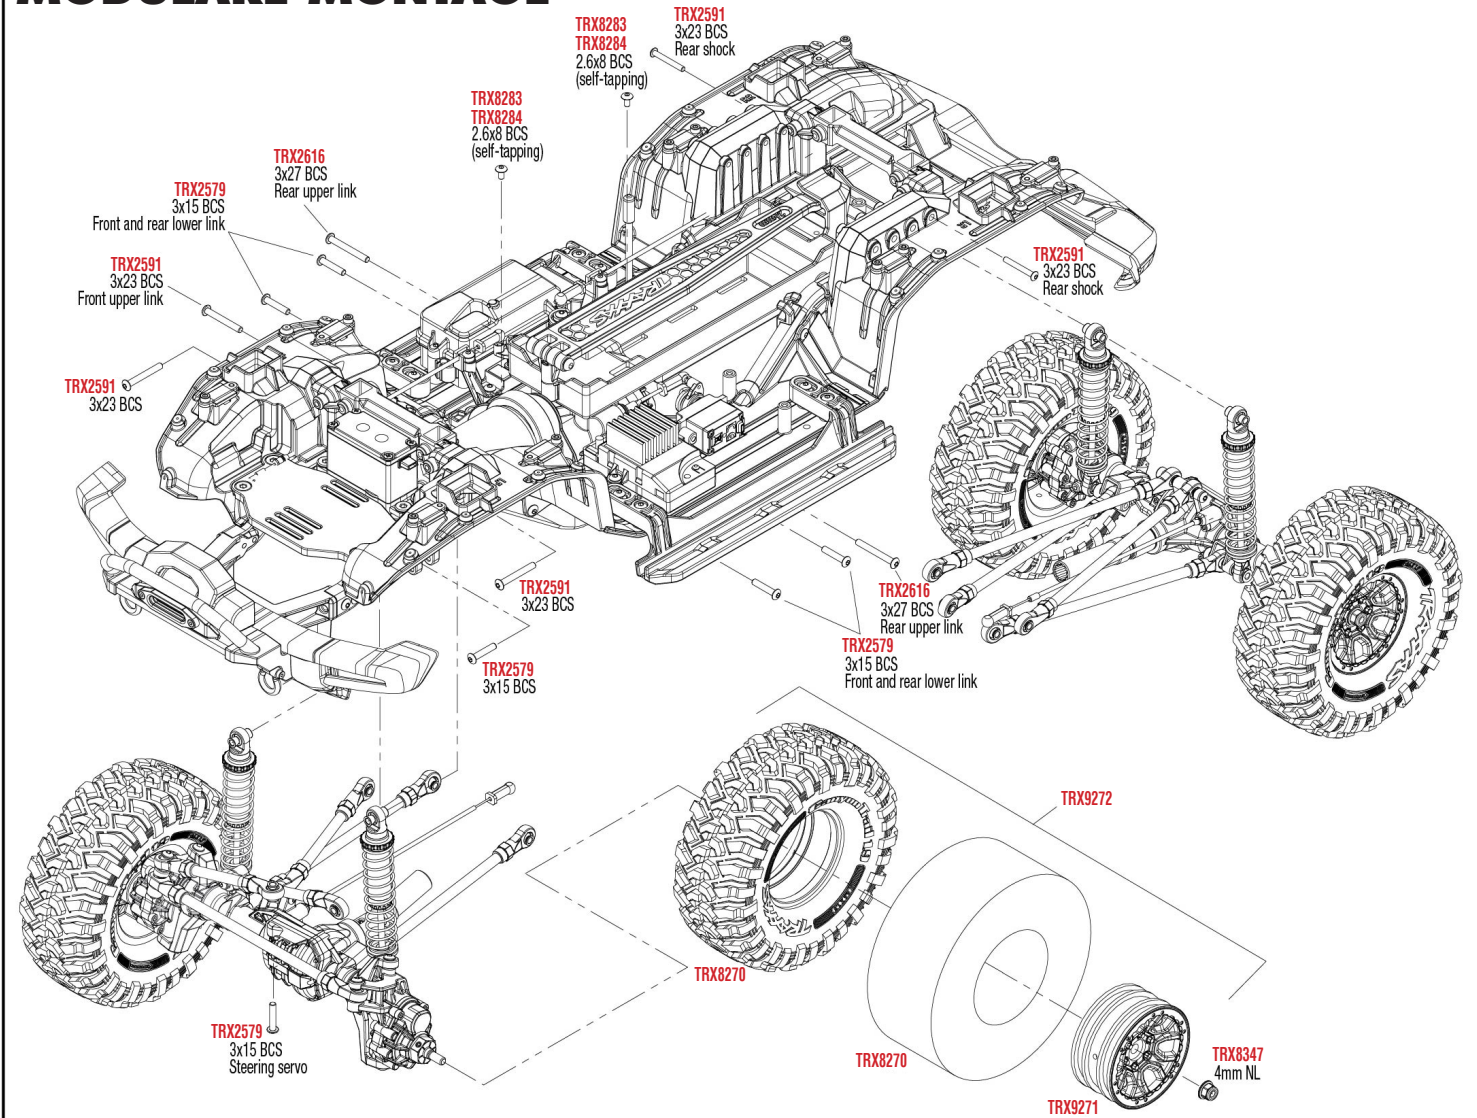

TRX4

MONTAGE VORNE

Differential Montage

See Parts List for a complete listing of optional accessories.

Specifications on this page are subject to change without notice. Every attempt has been made to ensure the accuracy of this drawing; however, Traxxas cannot be held responsible for typographical or other errors.

Dämpfer Montage

Link Abmessungen

Für Standard Kugeln Ersatz verwenden Sie bitte ArtNr. TRX5349.

MODULARE MONTAGE

See Parts List for a complete listing of optional accessories.

Specifications on this page are subject to change without notice. Every attempt has been made to ensure the accuracy of this drawing; however, Traxxas cannot be held responsible for typographical or other errors.