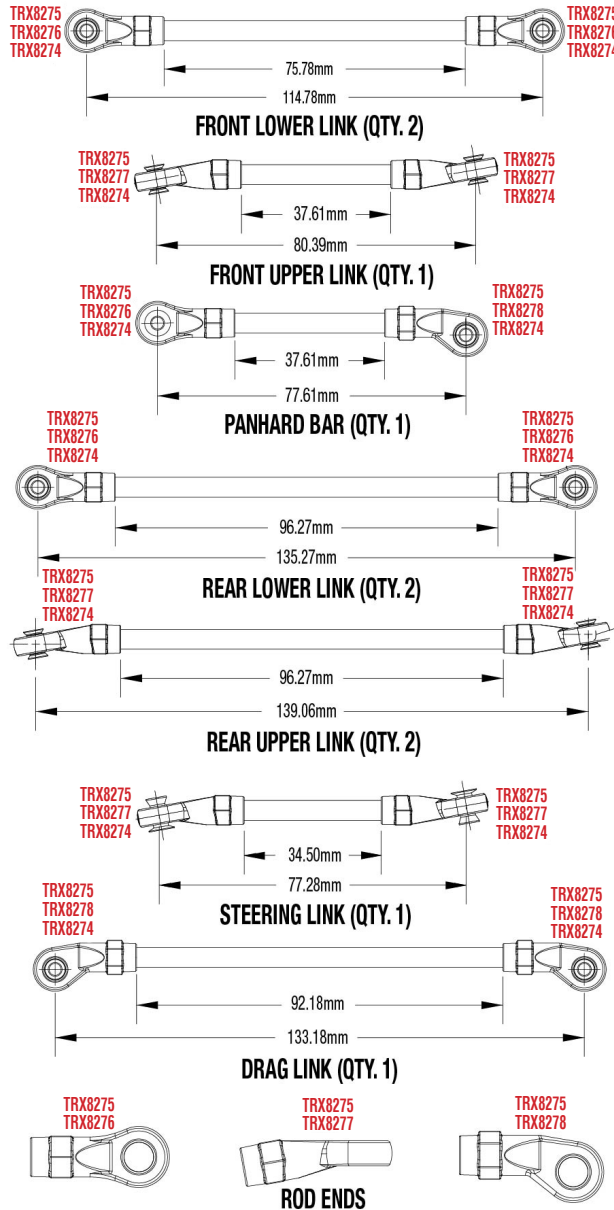

TRX4

MONTAGE VORNE

Differential Montage

See Parts List for a complete listing of optional accessories.

Specifications on this page are subject to change without notice. Every attempt has been made to ensure the accuracy of this drawing; however, Traxxas cannot be held responsible for typographical or other errors.

REV 210706-R02

TRX4

CHASSIS MONTAGE

REV 210706-R02
See Parts List for a complete listing of optional accessories.

Specifications on this page are subject to change without notice. Every attempt has been made to ensure the accuracy of this drawing; however, Traxxas cannot be held responsible for typographical or other errors.

Dämpfer Montage

Link Abmessungen

Für Standard Kugeln Ersatz verwenden Sie bitte ArtNr. TRX5349.

MODULARE MONTAGE

See Parts List for a complete listing of optional accessories.

Specifications on this page are subject to change without notice. Every attempt has been made to ensure the accuracy of this drawing; however, Traxxas cannot be held responsible for typographical or other errors.