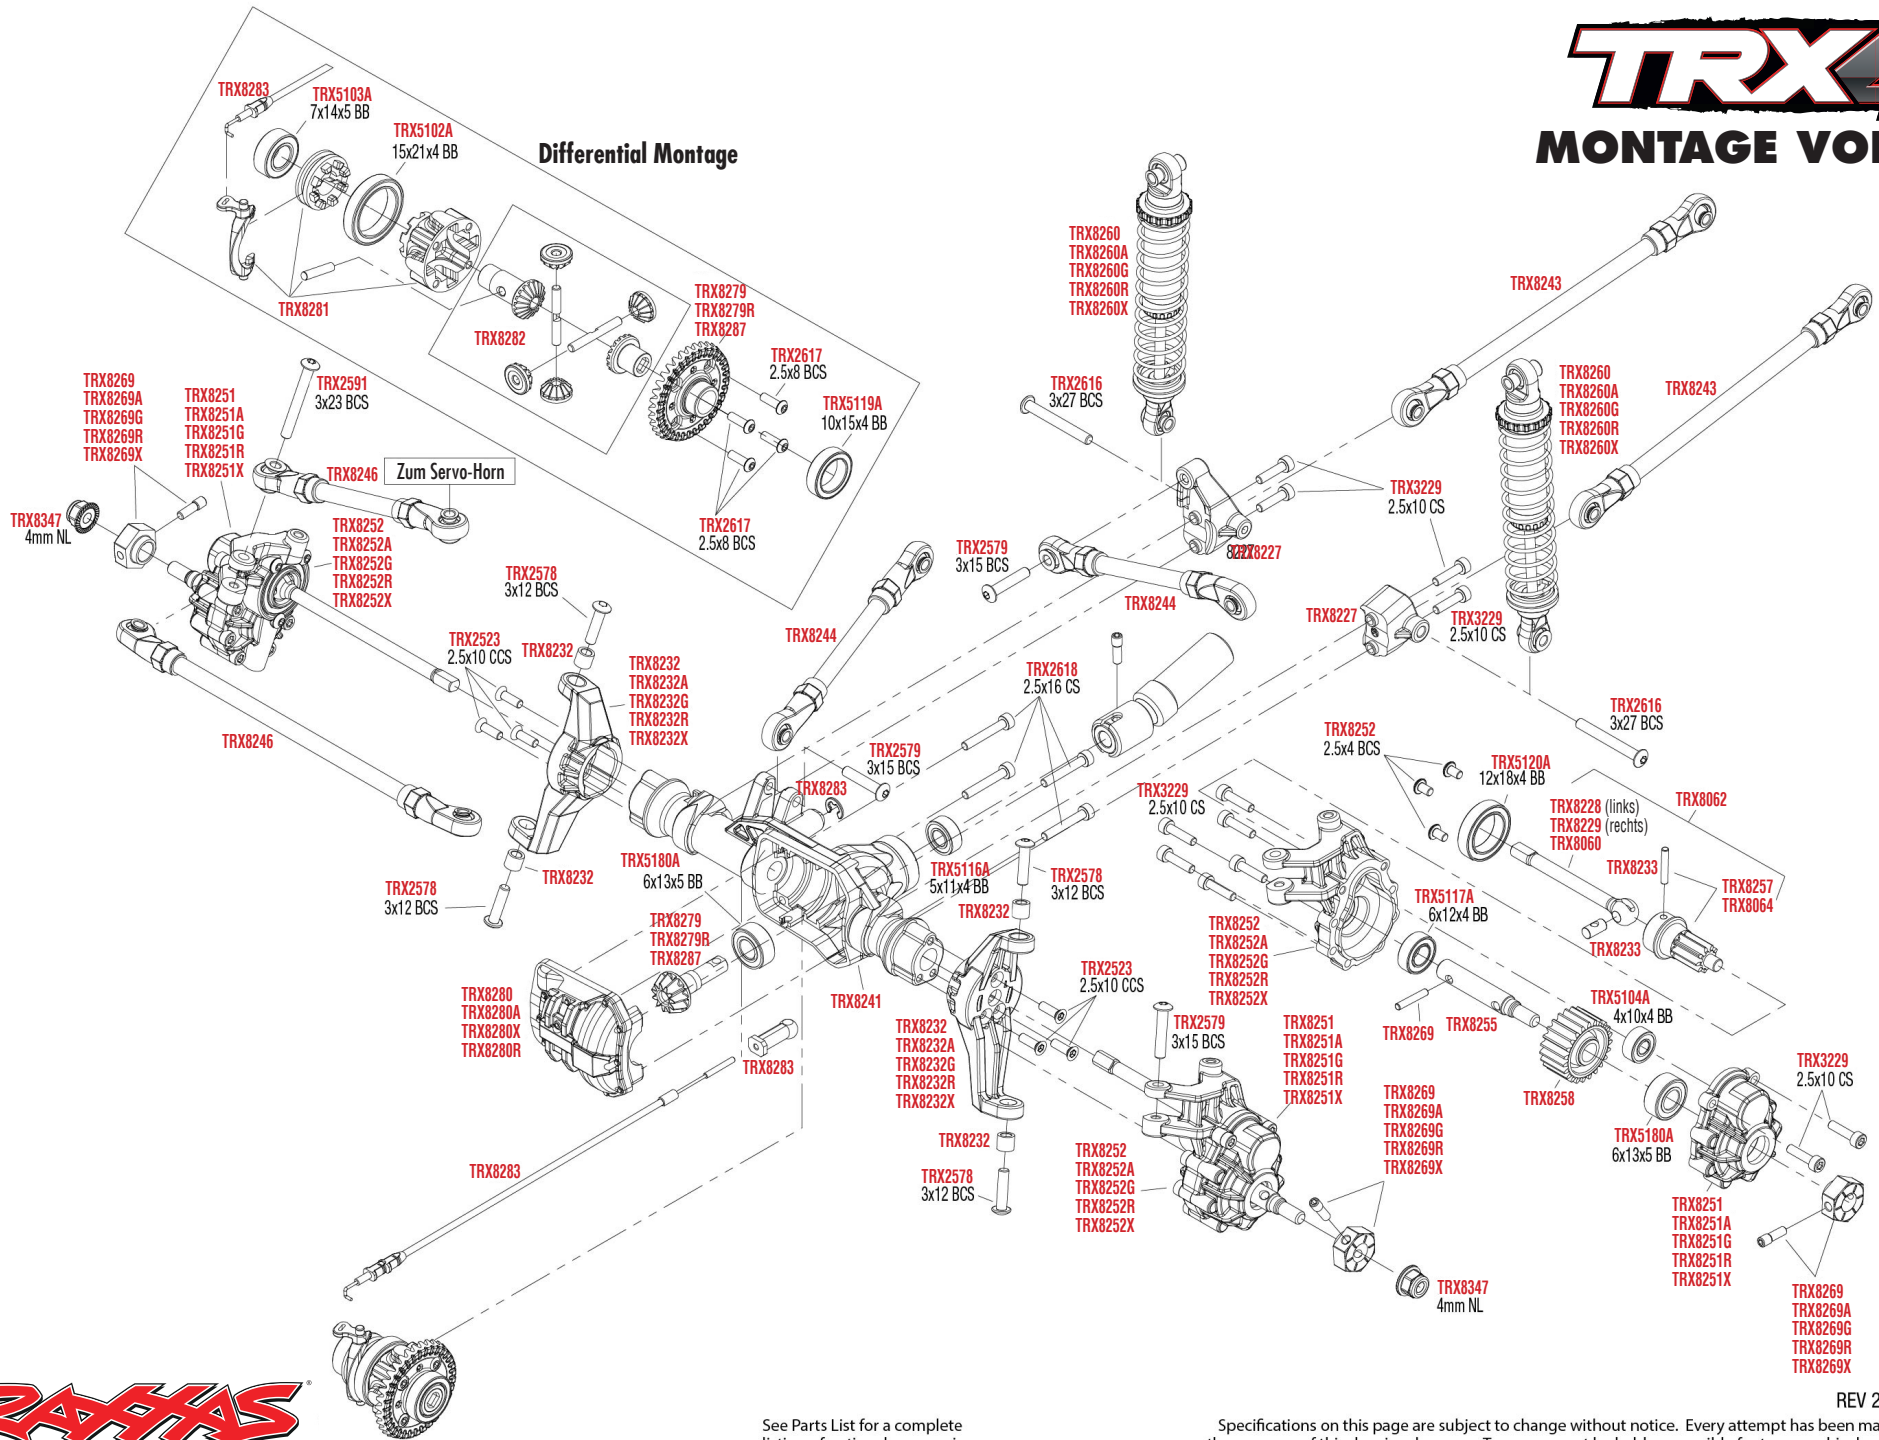

TRX4

MONTAGE VORNE

Differential Montage

See Parts List for a complete listing of optional accessories.

Specifications on this page are subject to change without notice. Every attempt has been made to ensure the accuracy of this drawing; however, Traxxas cannot be held responsible for typographical or other errors.

REV 210706-R02

TRX4

CHASSIS MONTAGE

REV 210706-R02
See Parts List for a complete listing of optional accessories.

Specifications on this page are subject to change without notice. Every attempt has been made to ensure the accuracy of this drawing; however, Traxxas cannot be held responsible for typographical or other errors.

Dämpfer Montage

Link Abmessungen

Für Standard Kugeln Ersatz verwenden Sie bitte ArtNr. TRX5349.

MODULARE MONTAGE

See Parts List for a complete listing of optional accessories.

Specifications on this page are subject to change without notice. Every attempt has been made to ensure the accuracy of this drawing; however, Traxxas cannot be held responsible for typographical or other errors.