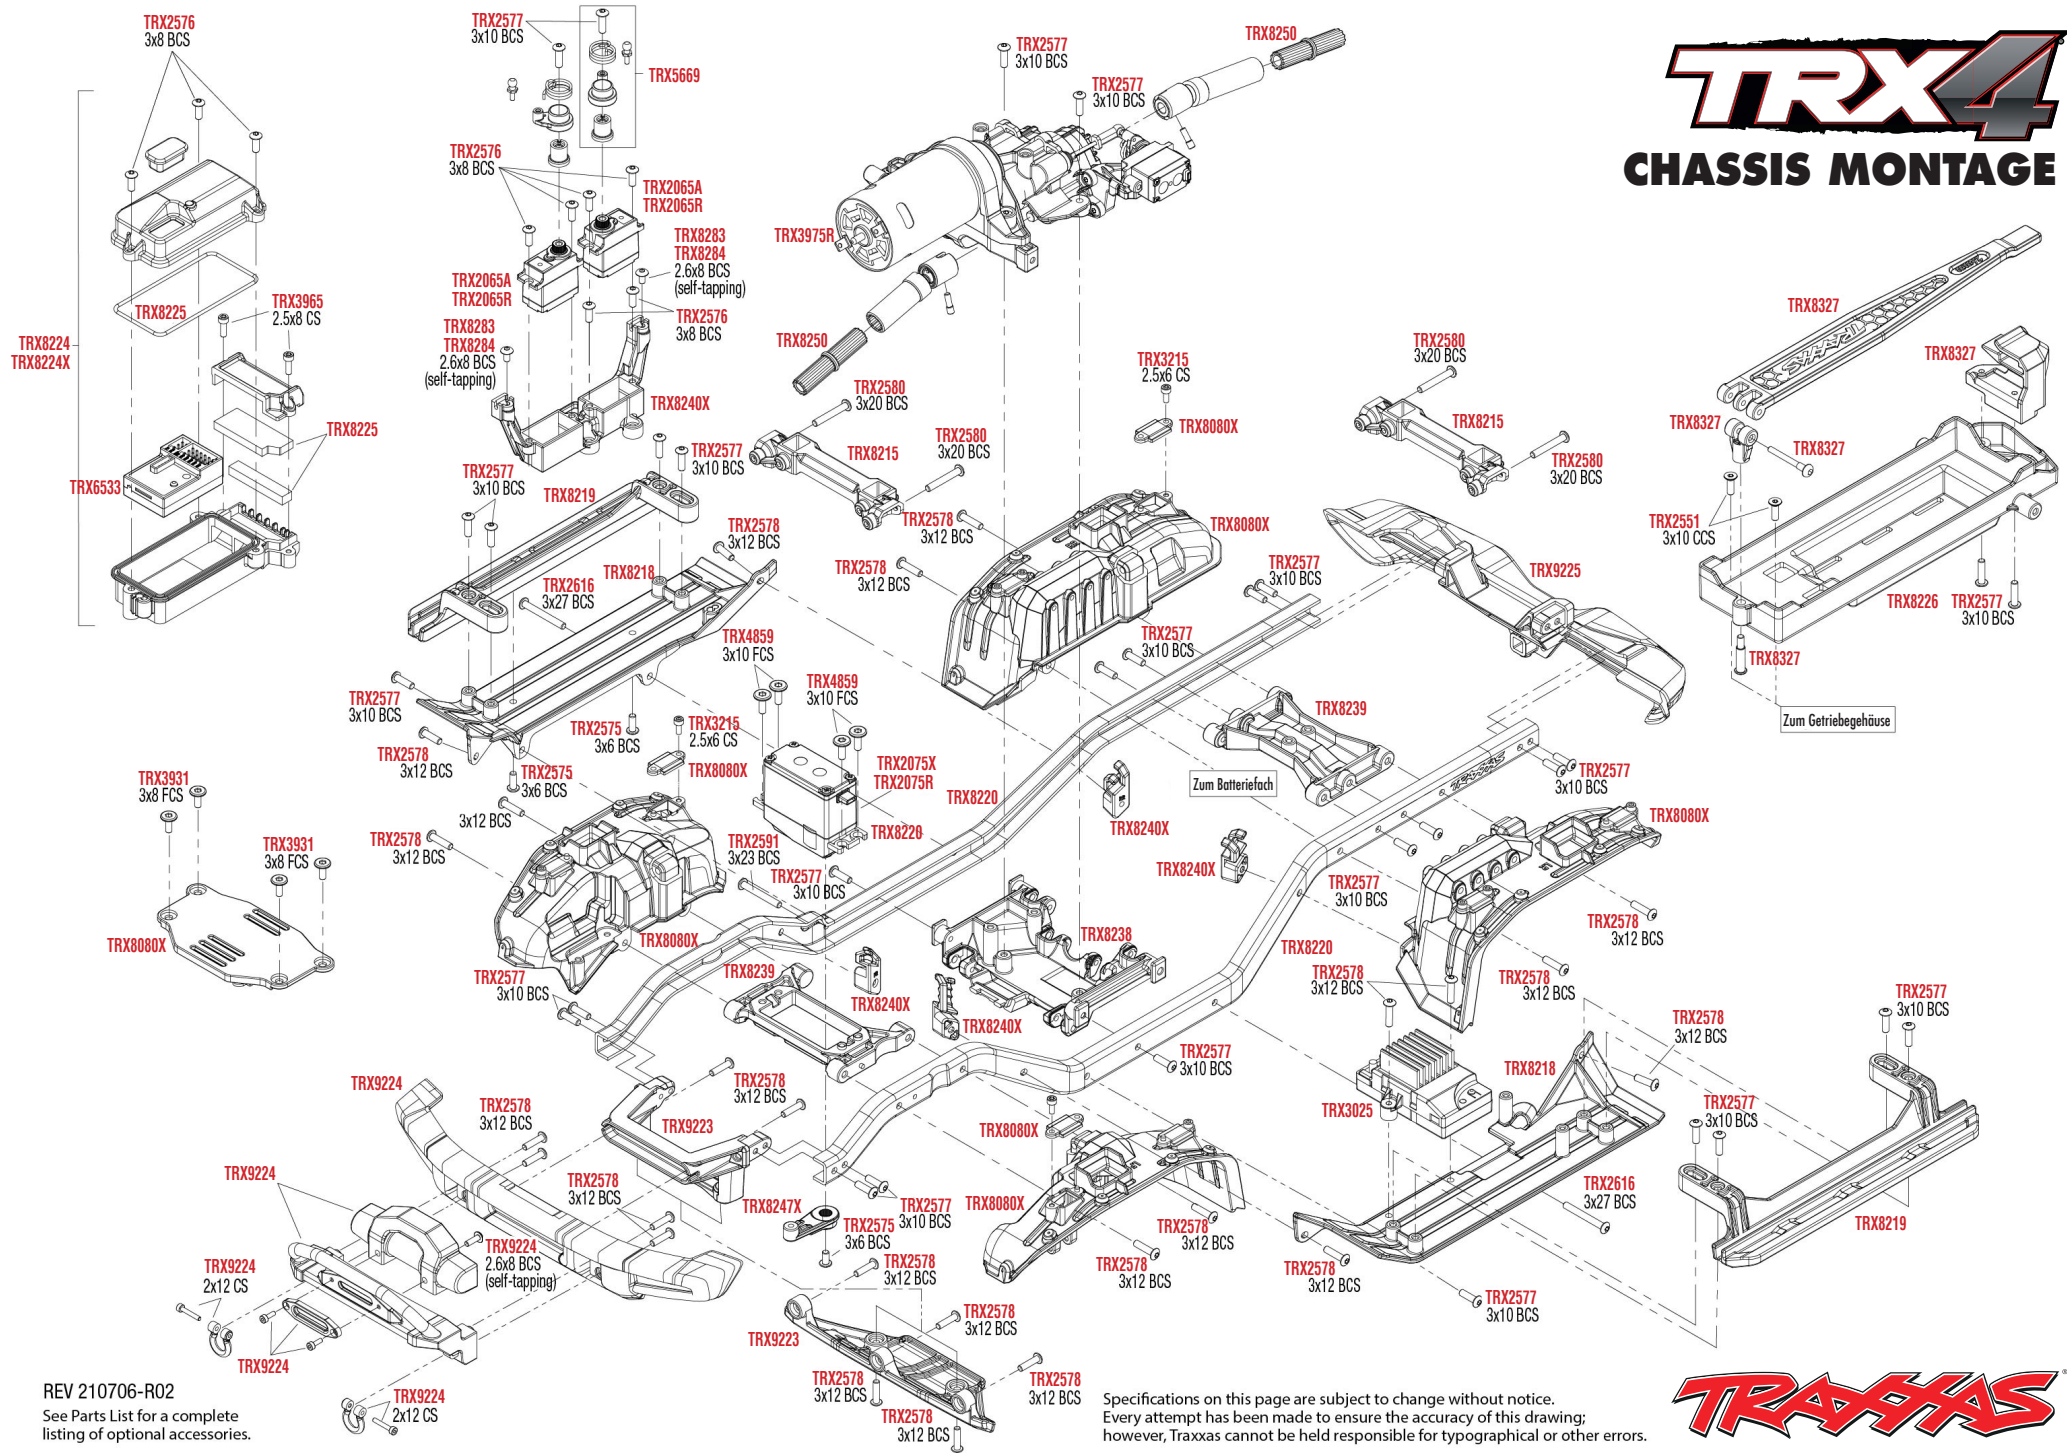

TRX4

MONTAGE VORNE

Differential Montage

See Parts List for a complete listing of optional accessories.

Specifications on this page are subject to change without notice. Every attempt has been made to ensure the accuracy of this drawing; however, Traxxas cannot be held responsible for typographical or other errors.

REV 210706-R02

TRX4

CHASSIS MONTAGE

REV 210706-R02
See Parts List for a complete listing of optional accessories.

Specifications on this page are subject to change without notice. Every attempt has been made to ensure the accuracy of this drawing; however, Traxxas cannot be held responsible for typographical or other errors.

Dämpfer Montage

Link Abmessungen

Für Standard Kugeln Ersatz verwenden Sie bitte ArtNr. TRX5349.

MODULARE MONTAGE

See Parts List for a complete listing of optional accessories.

Specifications on this page are subject to change without notice. Every attempt has been made to ensure the accuracy of this drawing; however, Traxxas cannot be held responsible for typographical or other errors.