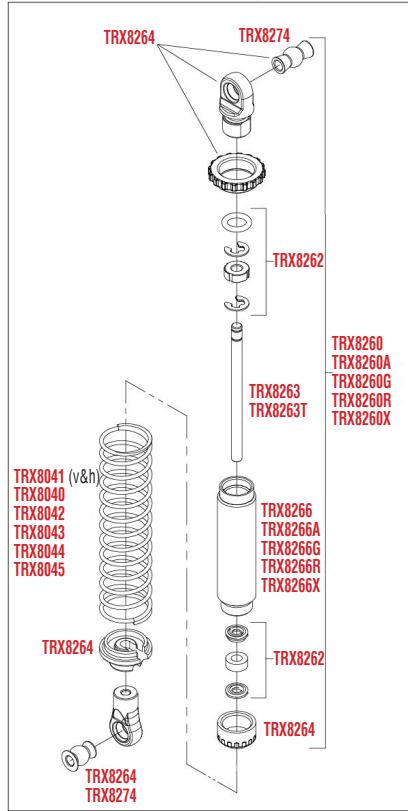

TRX4

MONTAGE VORNE

Differential Montage

See Parts List for a complete listing of optional accessories.

Specifications on this page are subject to change without notice. Every attempt has been made to ensure the accuracy of this drawing; however, Traxxas cannot be held responsible for typographical or other errors.

REV 210706-R02

TRX4

CHASSIS MONTAGE

REV 210706-R02
See Parts List for a complete listing of optional accessories.

Specifications on this page are subject to change without notice. Every attempt has been made to ensure the accuracy of this drawing; however, Traxxas cannot be held responsible for typographical or other errors.

Dämpfer Montage

Link Abmessungen

Für Standard Kugeln Ersatz verwenden Sie bitte ArtNr. TRX5349.

MODULARE MONTAGE

See Parts List for a complete listing of optional accessories.

Specifications on this page are subject to change without notice. Every attempt has been made to ensure the accuracy of this drawing; however, Traxxas cannot be held responsible for typographical or other errors.