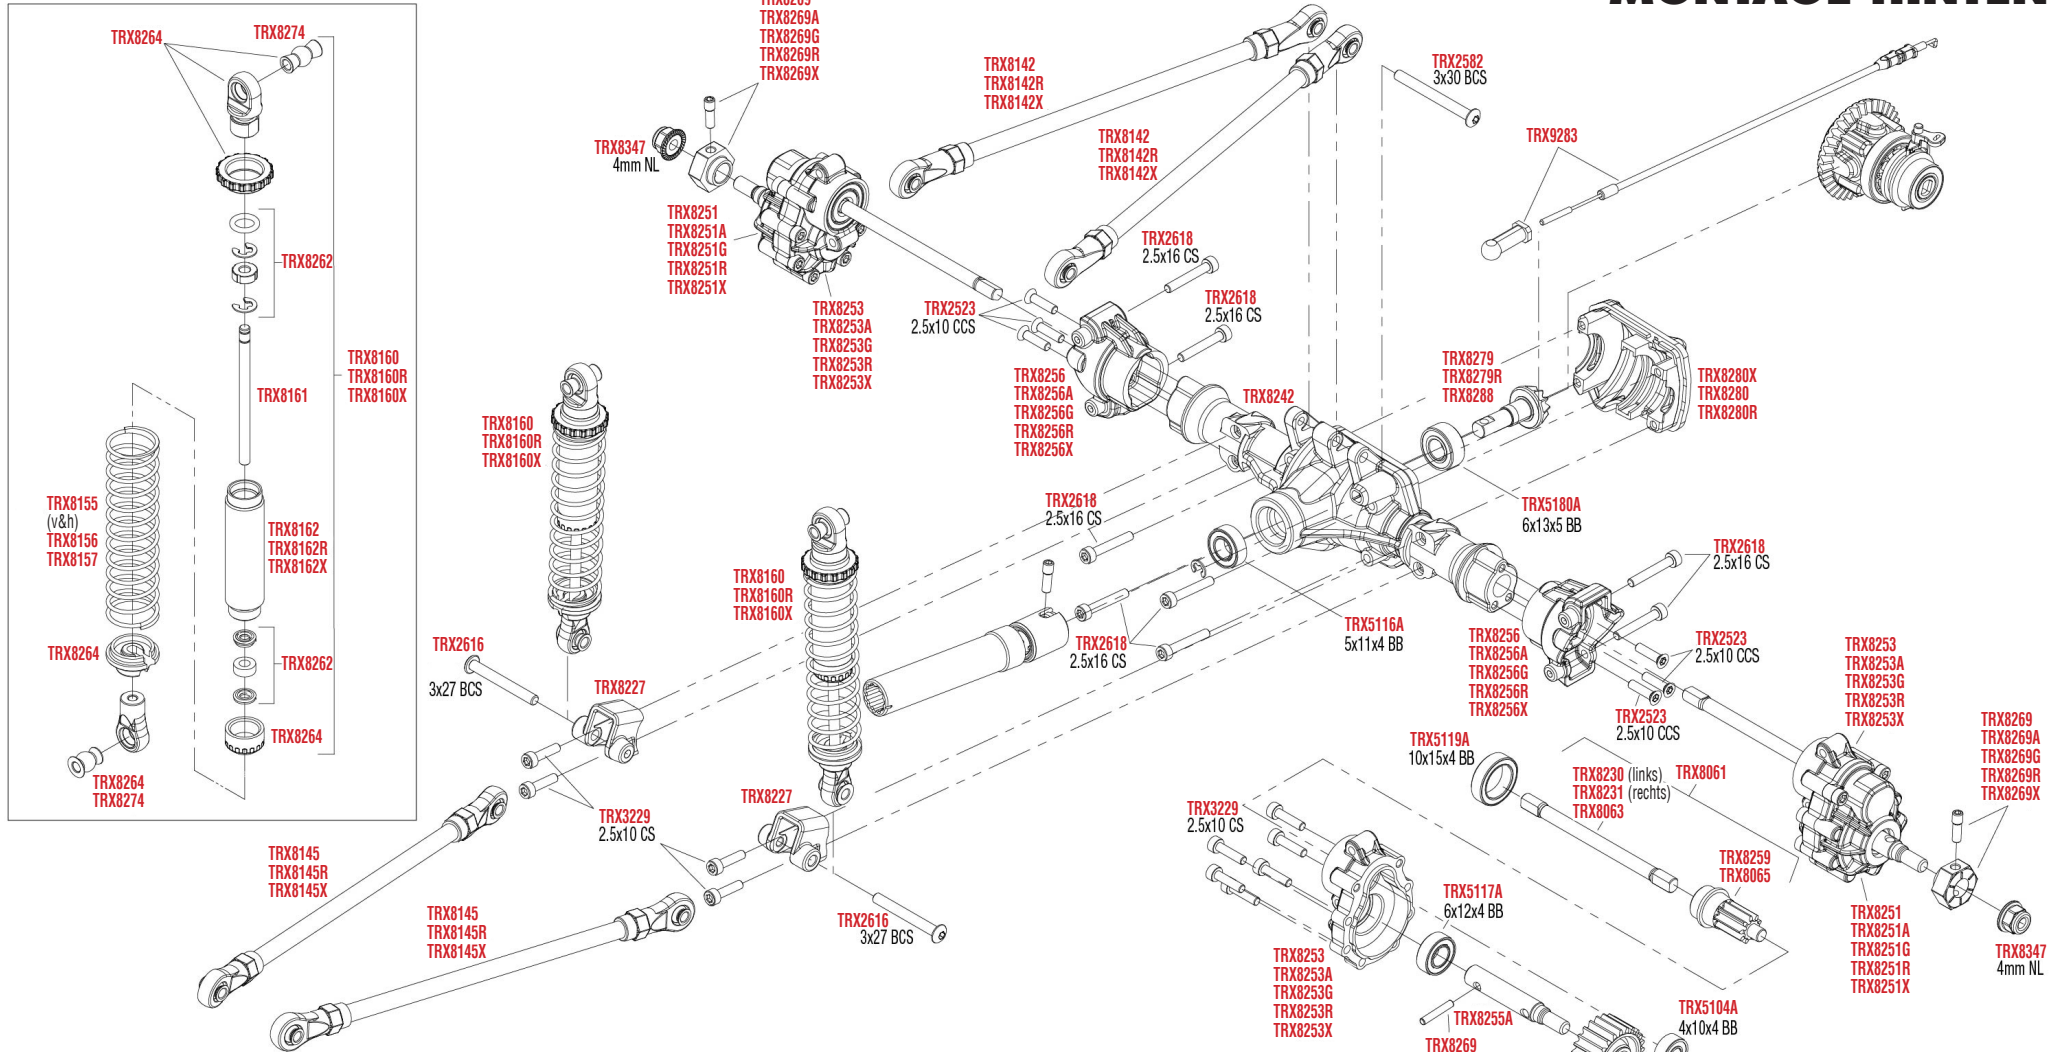

Dämpfer Montage

Link Abmessungen

MODULARE MONTAGE

See Parts List for a complete listing of optional accessories.

Specifications on this page are subject to change without notice. Every attempt has been made to ensure the accuracy of this drawing; however, Traxxas cannot be held responsible for typographical or other errors.