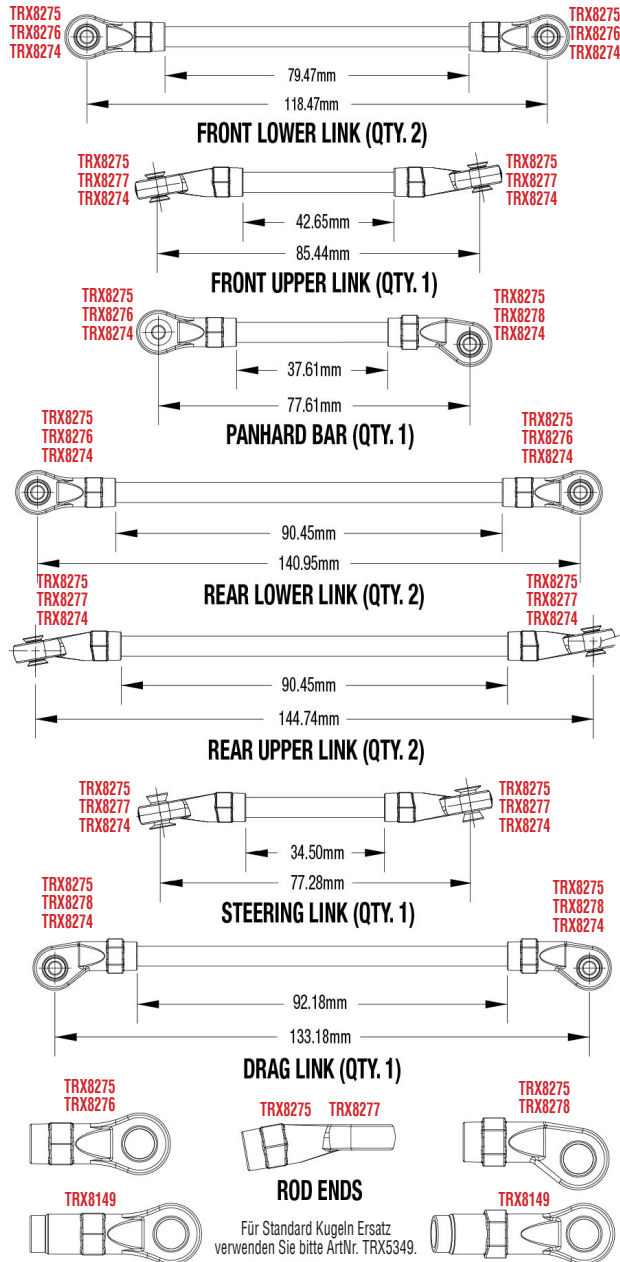

Dämpfer Montage

Link Abmessungen

MODULARE MONTAGE

See Parts List for a complete listing of optional accessories.

Specifications on this page are subject to change without notice. Every attempt has been made to ensure the accuracy of this drawing; however, Traxxas cannot be held responsible for typographical or other errors.