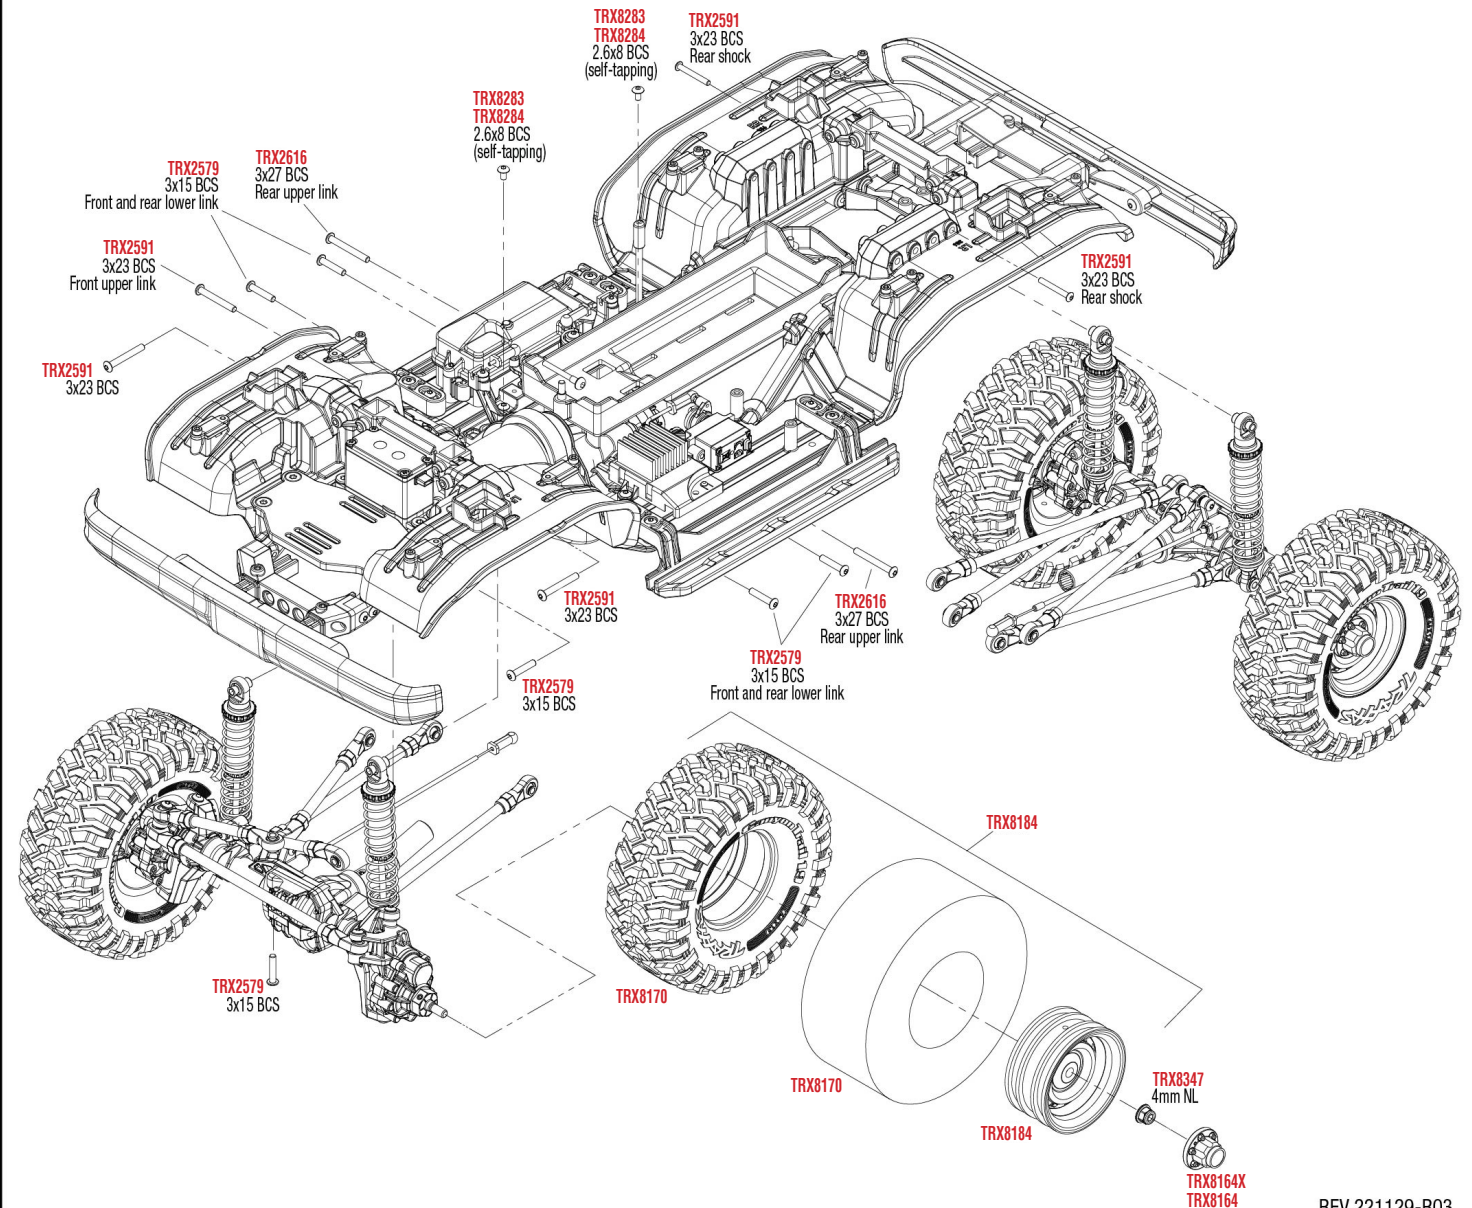

Dämpfer Montage

Link Abmessungen

MODULARE MONTAGE

See Parts List for a complete listing of optional accessories.

Specifications on this page are subject to change without notice. Every attempt has been made to ensure the accuracy of this drawing; however, Traxxas cannot be held responsible for typographical or other errors.