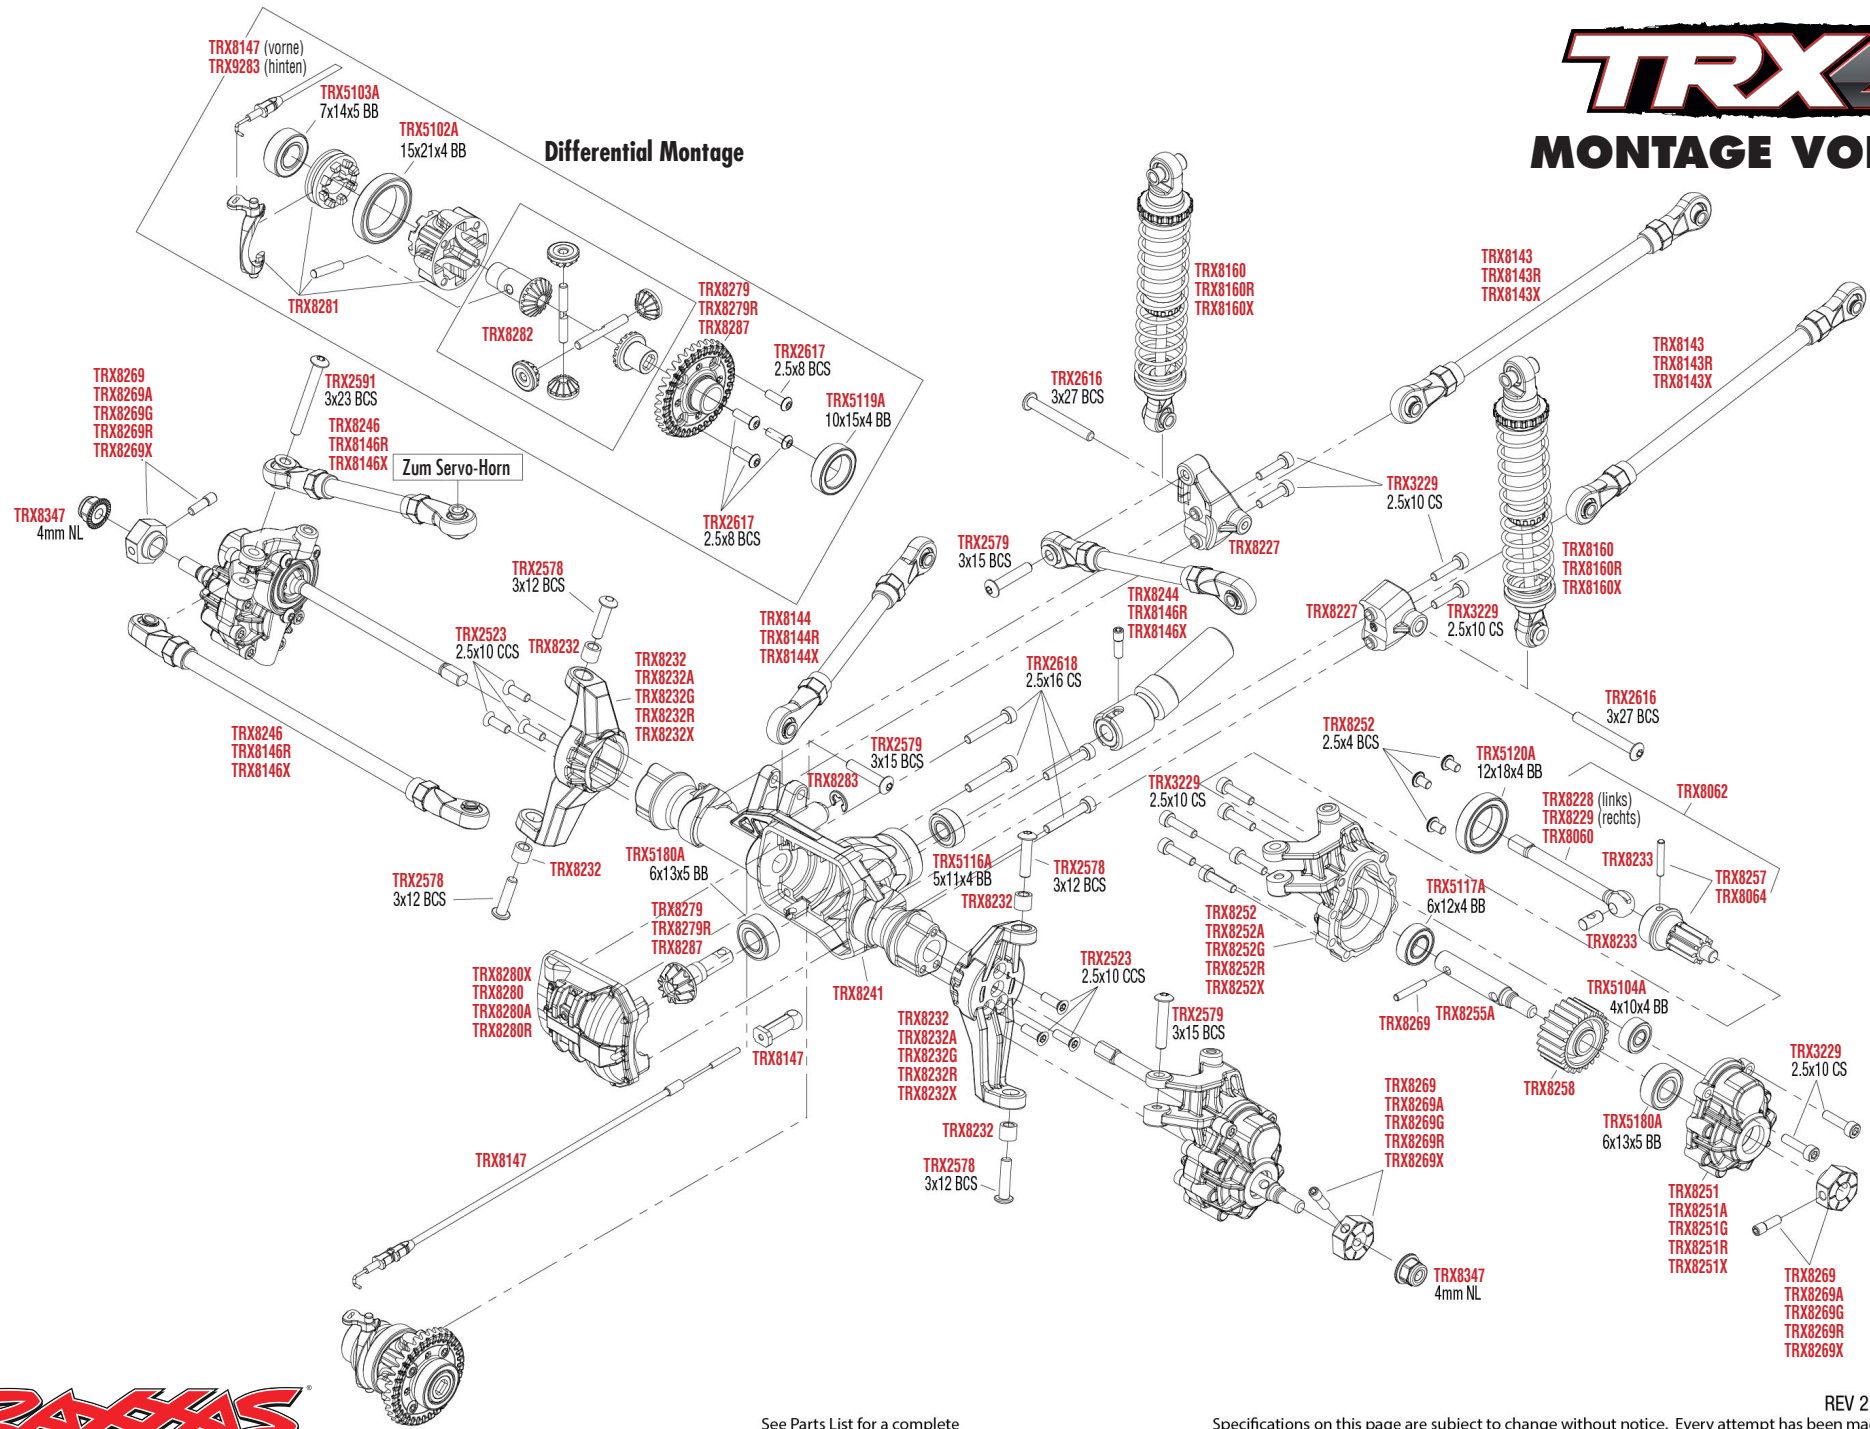

TRX4

MONTAGE VORNE

See Parts List for a complete listing of optional accessories.

Specifications on this page are subject to change without notice. Every attempt has been made to ensure the accuracy of this drawing; however, Traxxas cannot be held responsible for typographical or other errors.

REV 221212-R00

Link Abmessungen

MODULARE MONTAGE

See Parts List for a complete listing of optional accessories.

REV 221212-R00
 Specifications on this page are subject to change without notice. Every attempt has been made to ensure the accuracy of this drawing; however, Traxxas cannot be held responsible for typographical or other errors.