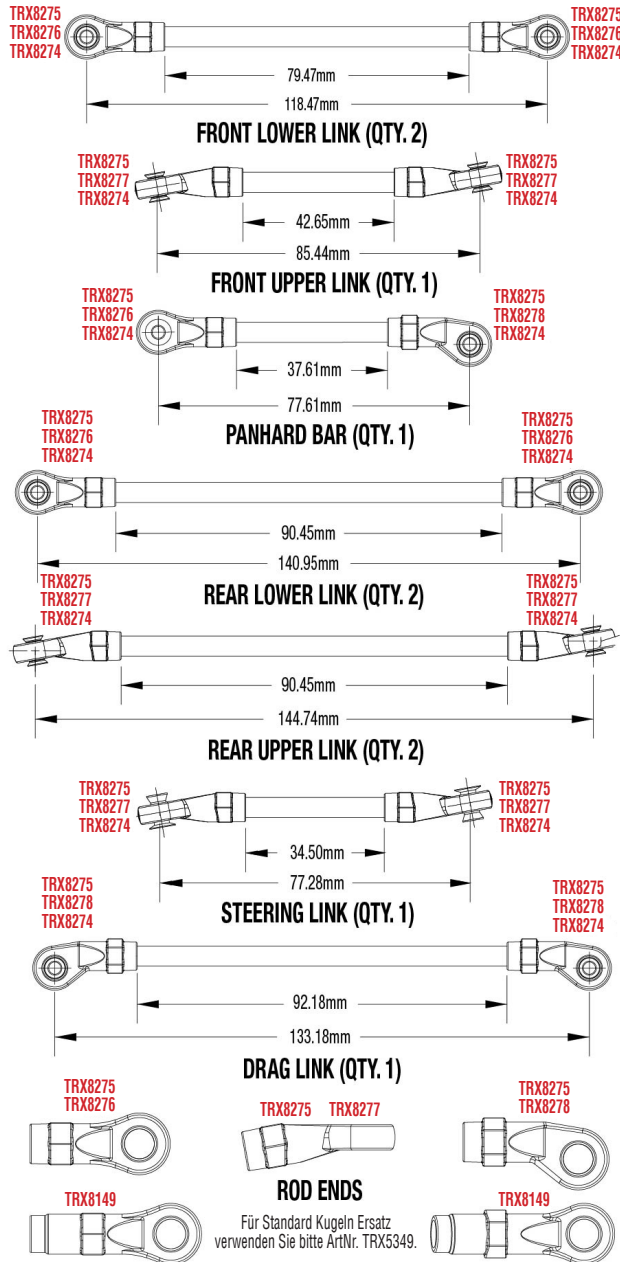

TRX4

MONTAGE VORNE

See Parts List for a complete listing of optional accessories.

Specifications on this page are subject to change without notice. Every attempt has been made to ensure the accuracy of this drawing; however, Traxxas cannot be held responsible for typographical or other errors.

REV 221212-R00

Link Abmessungen

MODULARE MONTAGE

See Parts List for a complete listing of optional accessories.

REV 221212-R00
 Specifications on this page are subject to change without notice. Every attempt has been made to ensure the accuracy of this drawing; however, Traxxas cannot be held responsible for typographical or other errors.