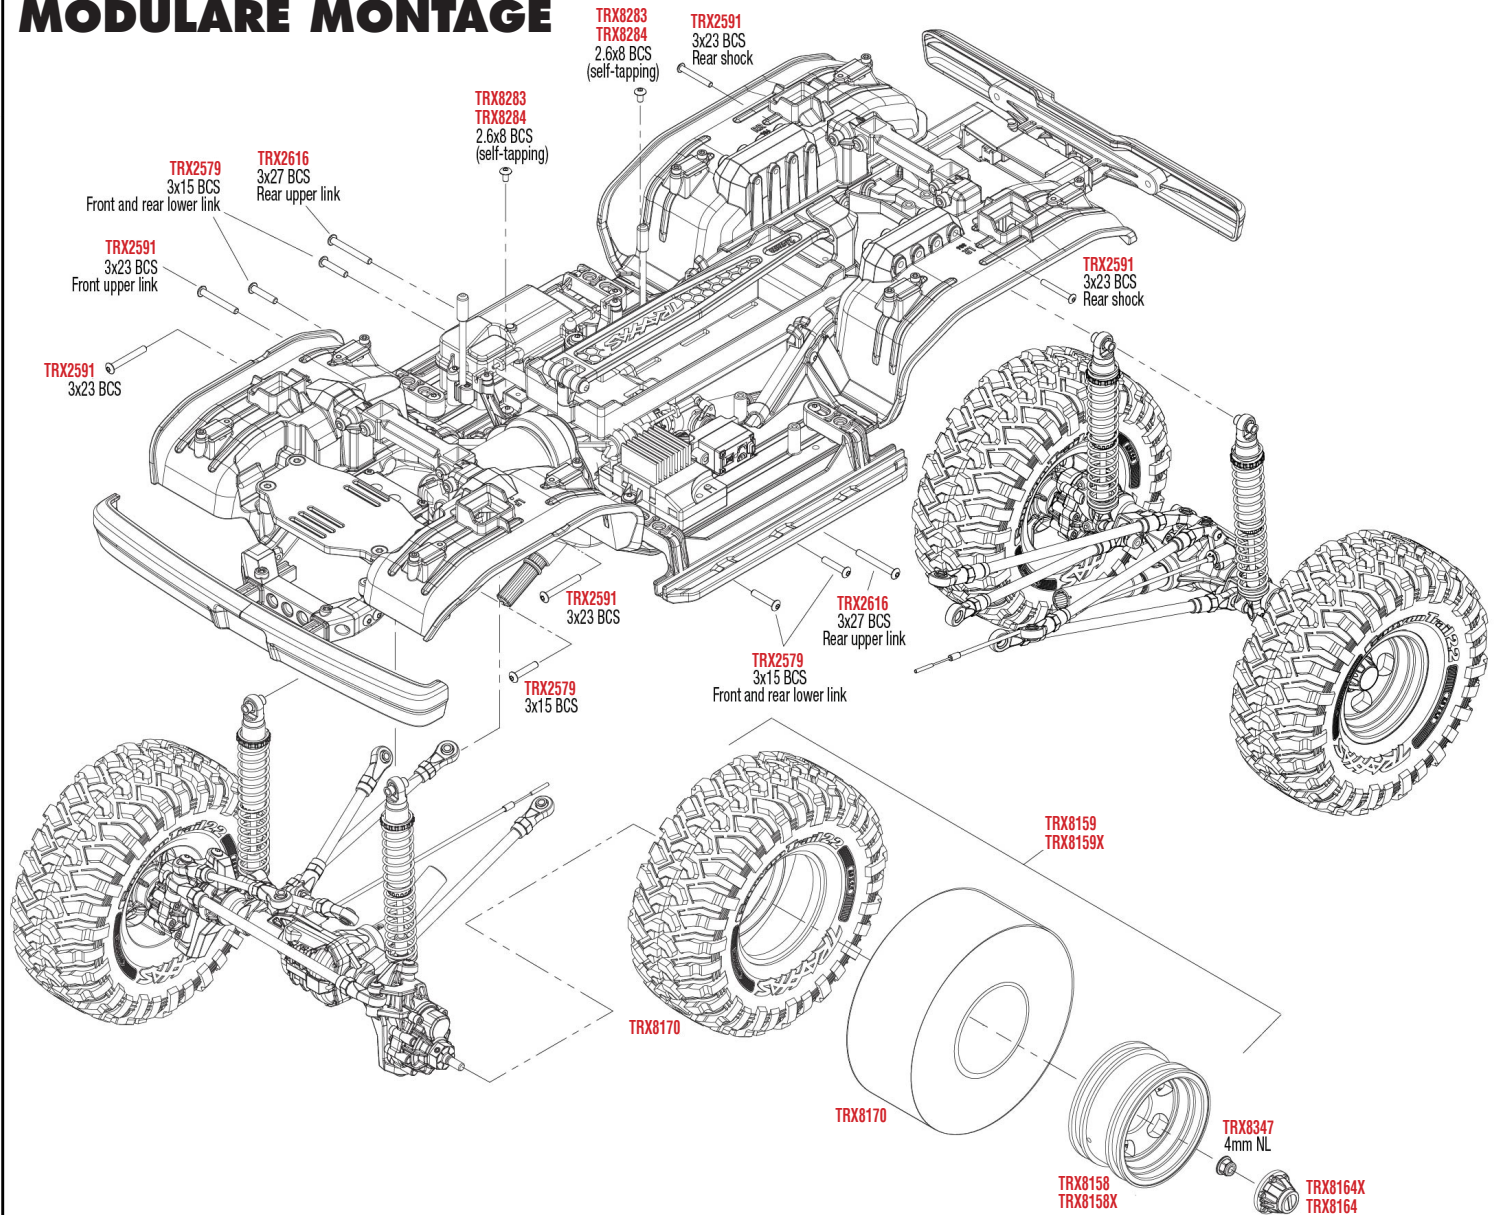

TRX4

MONTAGE VORNE

See Parts List for a complete listing of optional accessories.

Specifications on this page are subject to change without notice. Every attempt has been made to ensure the accuracy of this drawing; however, Traxxas cannot be held responsible for typographical or other errors.

REV 221212-R00

Link Abmessungen

MODULARE MONTAGE

See Parts List for a complete listing of optional accessories.

REV 221212-R00
 Specifications on this page are subject to change without notice. Every attempt has been made to ensure the accuracy of this drawing; however, Traxxas cannot be held responsible for typographical or other errors.