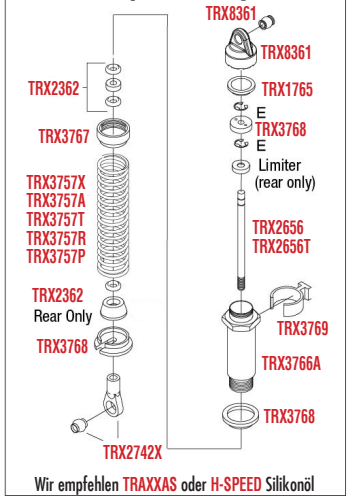

See Parts List for a complete listing of optional accessories.

MONTAGE HINTEN

Dämpfer Montage

Differential Montage hinten

See Parts List for a complete listing of optional accessories.

Specifications on this page are subject to change without notice. Every attempt has been made to ensure the accuracy of this drawing; however, Traxxas cannot be held responsible for typographical or other errors.

REV 220121-R11

ANTRIEBSWELLEN

MODULARE MONTAGE