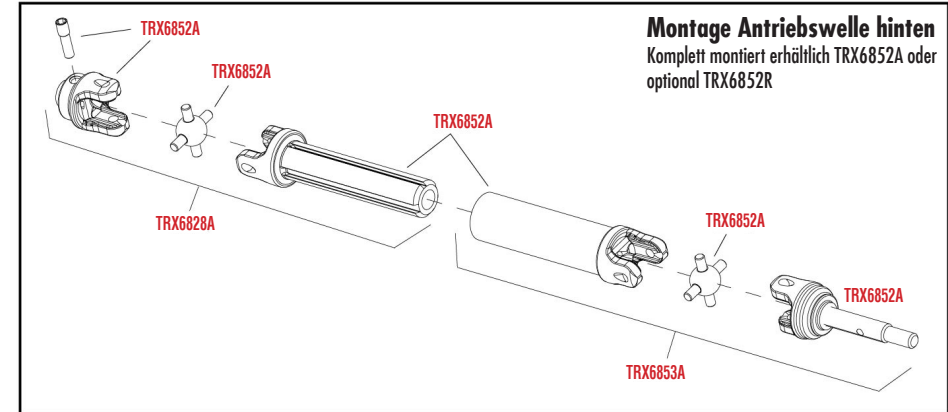

See Parts List for a complete listing of optional accessories.

MONTAGE HINTEN

Dämpfer Montage

Differential Montage hinten

See Parts List for a complete listing of optional accessories.

Specifications on this page are subject to change without notice. Every attempt has been made to ensure the accuracy of this drawing; however, Traxxas cannot be held responsible for typographical or other errors.

REV 220121-R11

ANTRIEBSWELLEN

MODULARE MONTAGE