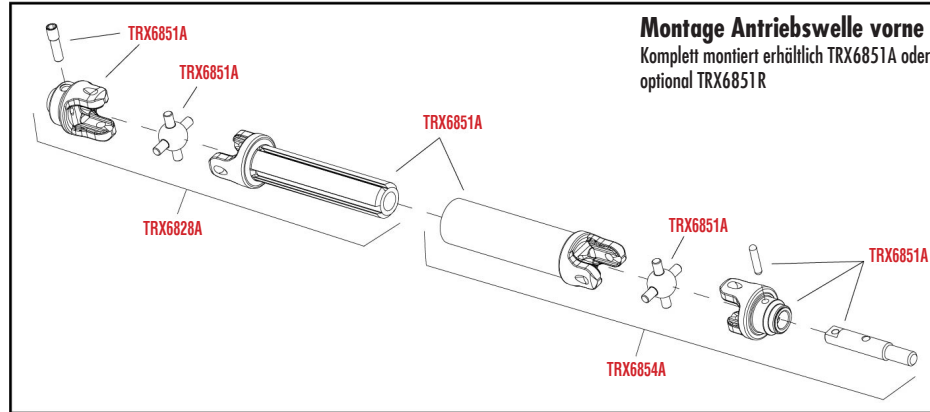

See Parts List for a complete listing of optional accessories.

MONTAGE HINTEN

Dämpfer Montage

Differential Montage hinten

See Parts List for a complete listing of optional accessories.

Specifications on this page are subject to change without notice. Every attempt has been made to ensure the accuracy of this drawing; however, Traxxas cannot be held responsible for typographical or other errors.

REV 220121-R11

ANTRIEBSWELLEN

MODULARE MONTAGE