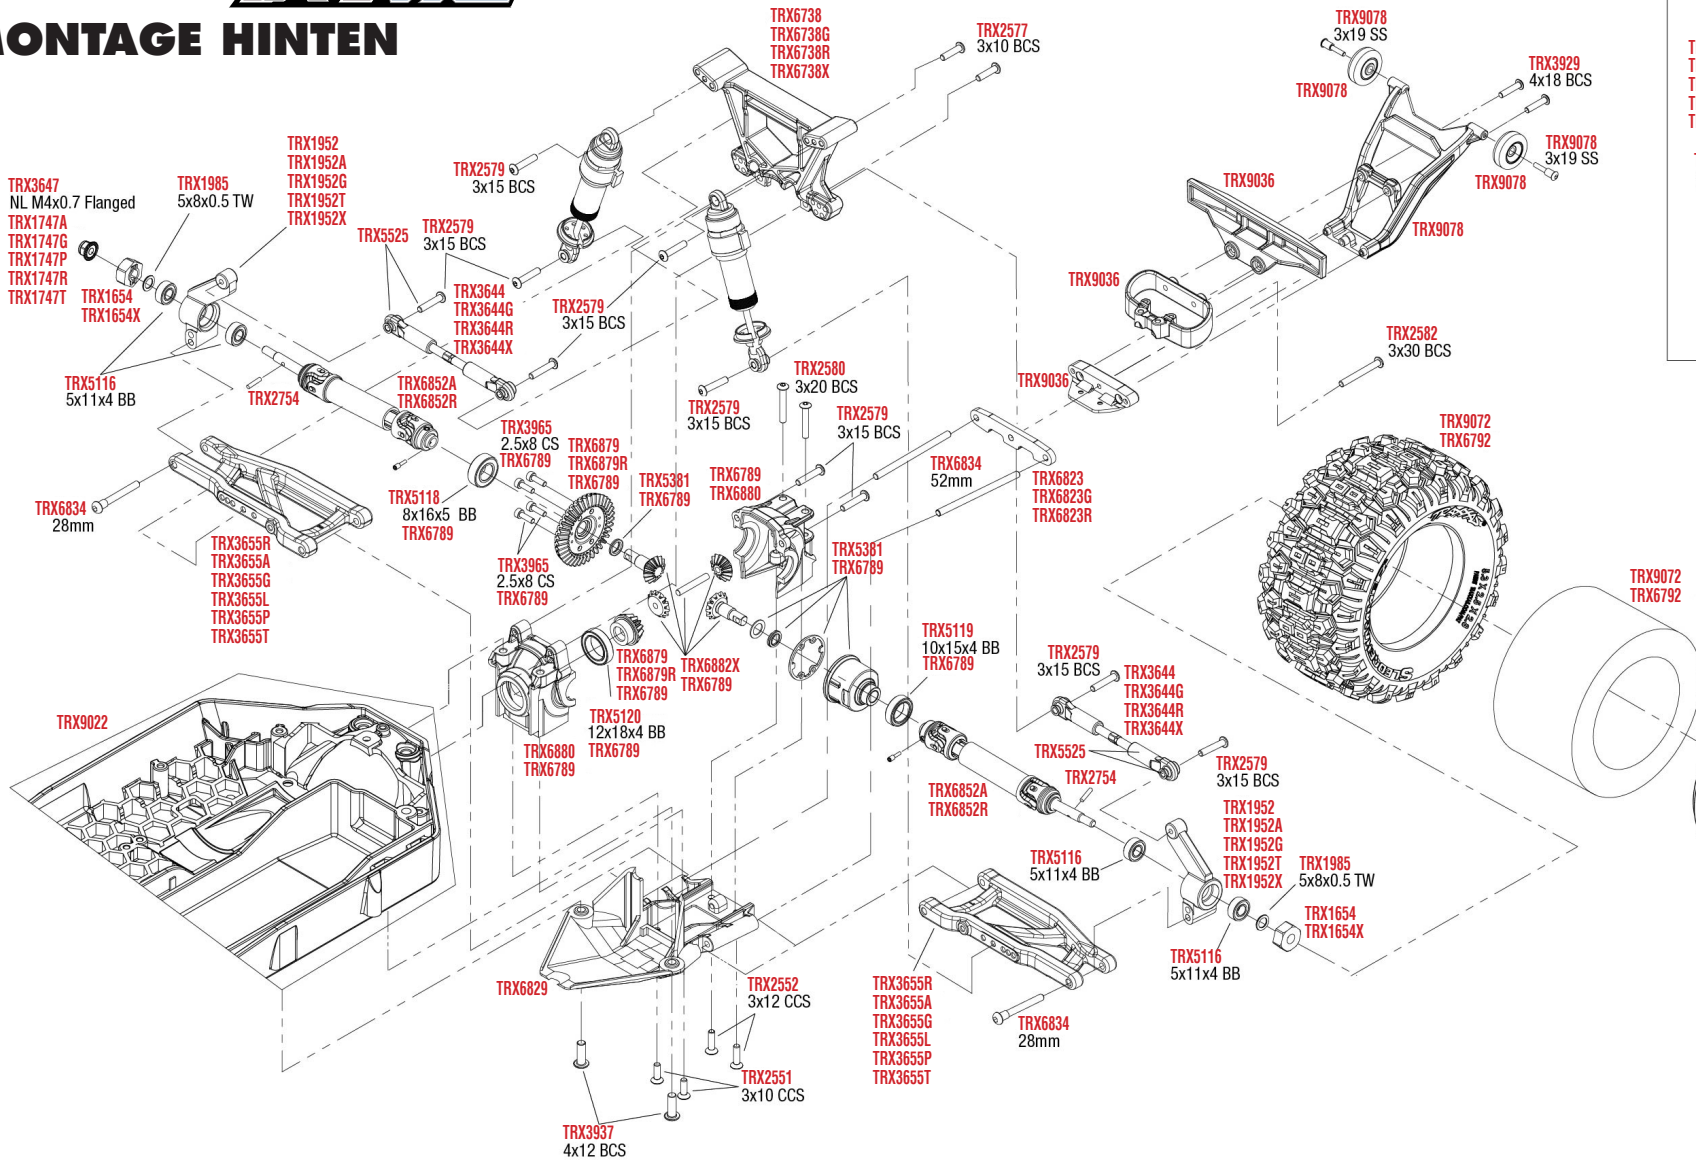

Specifications on this page are subject to change without notice. Every attempt has been made to ensure the accuracy of this drawing; however, Traxxas cannot be held responsible for typographical or other errors.

See Parts List for a complete listing of optional accessories.

MONTAGE HINTEN

Dämpfer Montage

Differential Montage hinten

See Parts List for a complete listing of optional accessories.

Specifications on this page are subject to change without notice. Every attempt has been made to ensure the accuracy of this drawing; however, Traxxas cannot be held responsible for typographical or other errors.

REV 220121-R11

ANTRIEBSWELLEN

MODULARE MONTAGE