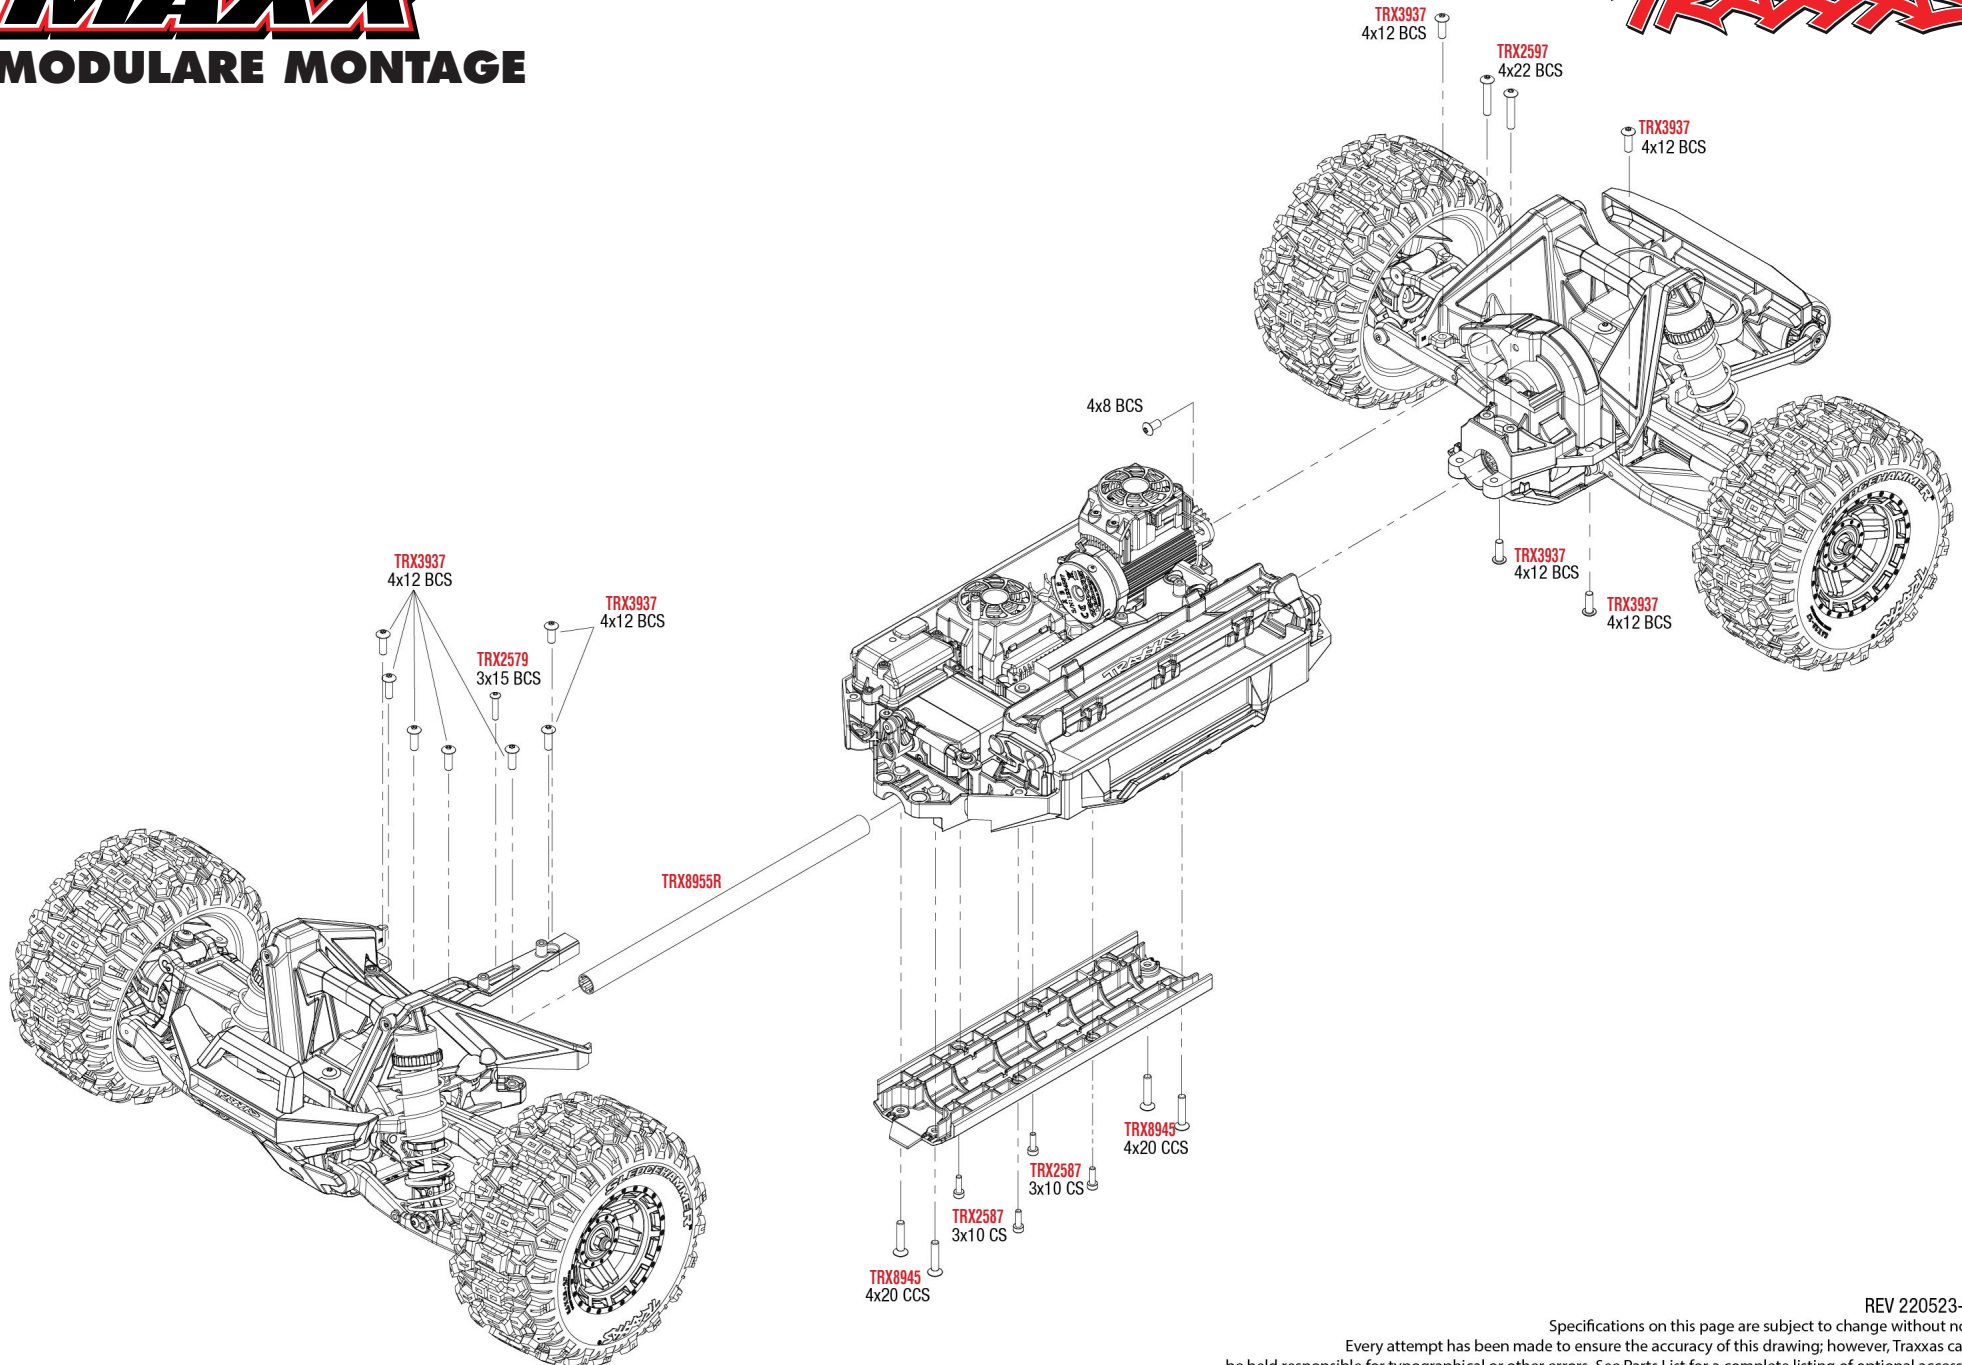

MAXX

MODULARE MONTAGE

TRAXXAS

REV 220523-R03

Specifications on this page are subject to change without notice.
Every attempt has been made to ensure the accuracy of this drawing; however, Traxxas cannot be held responsible for typographical or other errors. See Parts List for a complete listing of optional accessories.