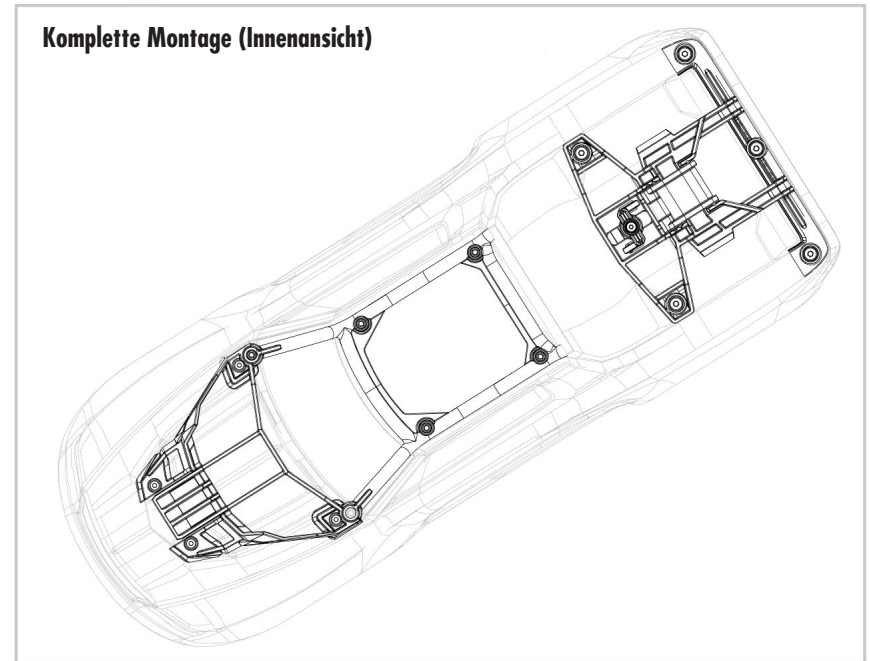

Komplette Montage (Innenansicht)

REV 220523-R03

Specifications on this page are subject to change without notice. Every attempt has been made to ensure the accuracy of this drawing; however, Traxxas cannot be held responsible for typographical or other errors. See Parts List for a complete listing of optional accessories.

See Parts List for a complete listing of optional accessories.

TRAXXAS