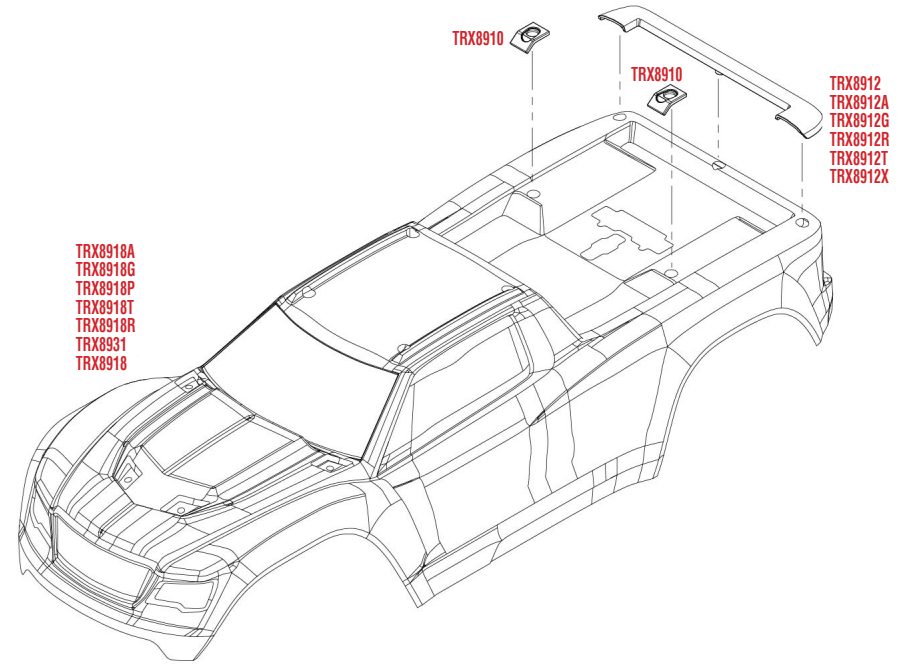

MAXX

MONTAGE KAROSSERIE