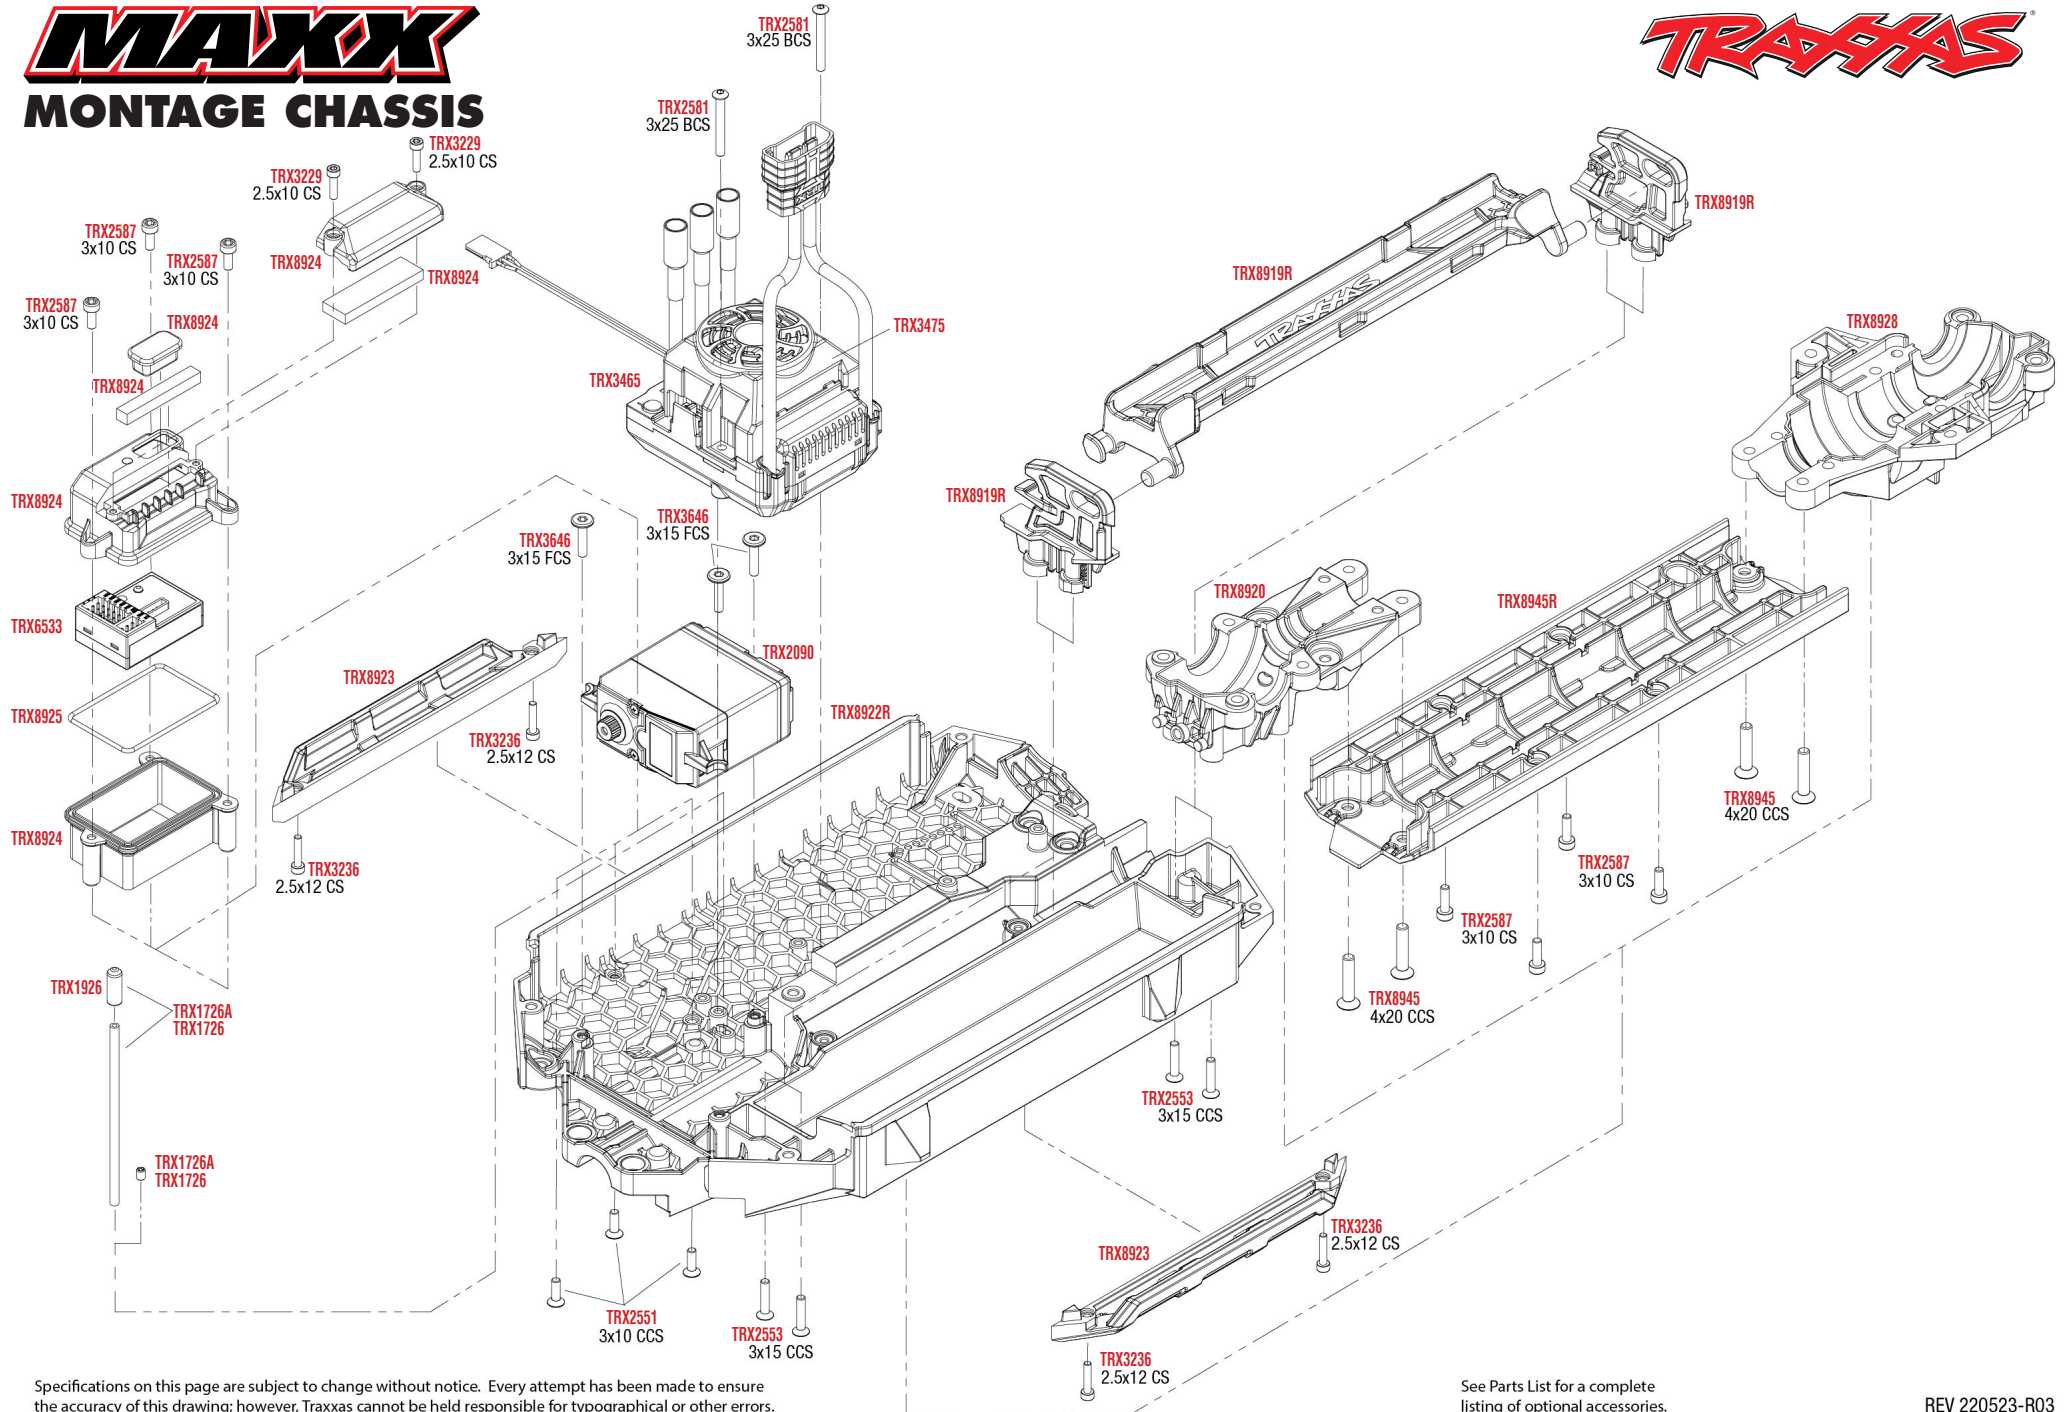

MAXX

MONTAGE VORNE

REV 220523-R03
 See Parts List for a complete listing of optional accessories.

Specifications on this page are subject to change without notice. Every attempt has been made to ensure the accuracy of this drawing; however, Traxxas cannot be held responsible for typographical or other errors.

MAXX

MONTAGE CHASSIS

TRAXXAS

Specifications on this page are subject to change without notice. Every attempt has been made to ensure the accuracy of this drawing; however, Traxxas cannot be held responsible for typographical or other errors.

See Parts List for a complete listing of optional accessories.

REV 220523-R03

REV 220523-R03
See Parts List for a complete listing of optional accessories.

Specifications on this page are subject to change without notice. Every attempt has been made to ensure the accuracy of this drawing; however, Traxxas cannot be held responsible for typographical or other errors.