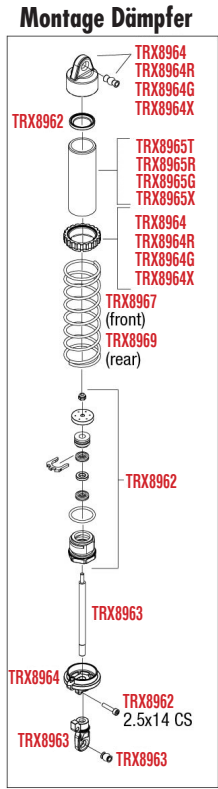

MAXX

MONTAGE VORNE

REV 220523-R03
 See Parts List for a complete listing of optional accessories.

Specifications on this page are subject to change without notice. Every attempt has been made to ensure the accuracy of this drawing; however, Traxxas cannot be held responsible for typographical or other errors.

See Parts List for a complete listing of optional accessories.

REV 220523-R03

REV 220523-R03
See Parts List for a complete listing of optional accessories.

Specifications on this page are subject to change without notice. Every attempt has been made to ensure the accuracy of this drawing; however, Traxxas cannot be held responsible for typographical or other errors.

MAXX

GETRIEBE MONTAGE

Montage Mitteldifferential

Montage Cush Drive

Antriebswellen Montage vorne & hinten Komplett vormontiert #TRX8996

See Parts List for a complete listing of optional accessories.

REV 220523-R03
Specifications on this page are subject to change without notice. Every attempt has been made to ensure the accuracy of this drawing; however, Traxxas cannot be held responsible for typographical or other errors.

MAXX

MONTAGE KAROSSERIE

Komplette Montage (Innenansicht)

REV 220523-R03

Specifications on this page are subject to change without notice. Every attempt has been made to ensure the accuracy of this drawing; however, Traxxas cannot be held responsible for typographical or other errors. See Parts List for a complete listing of optional accessories.