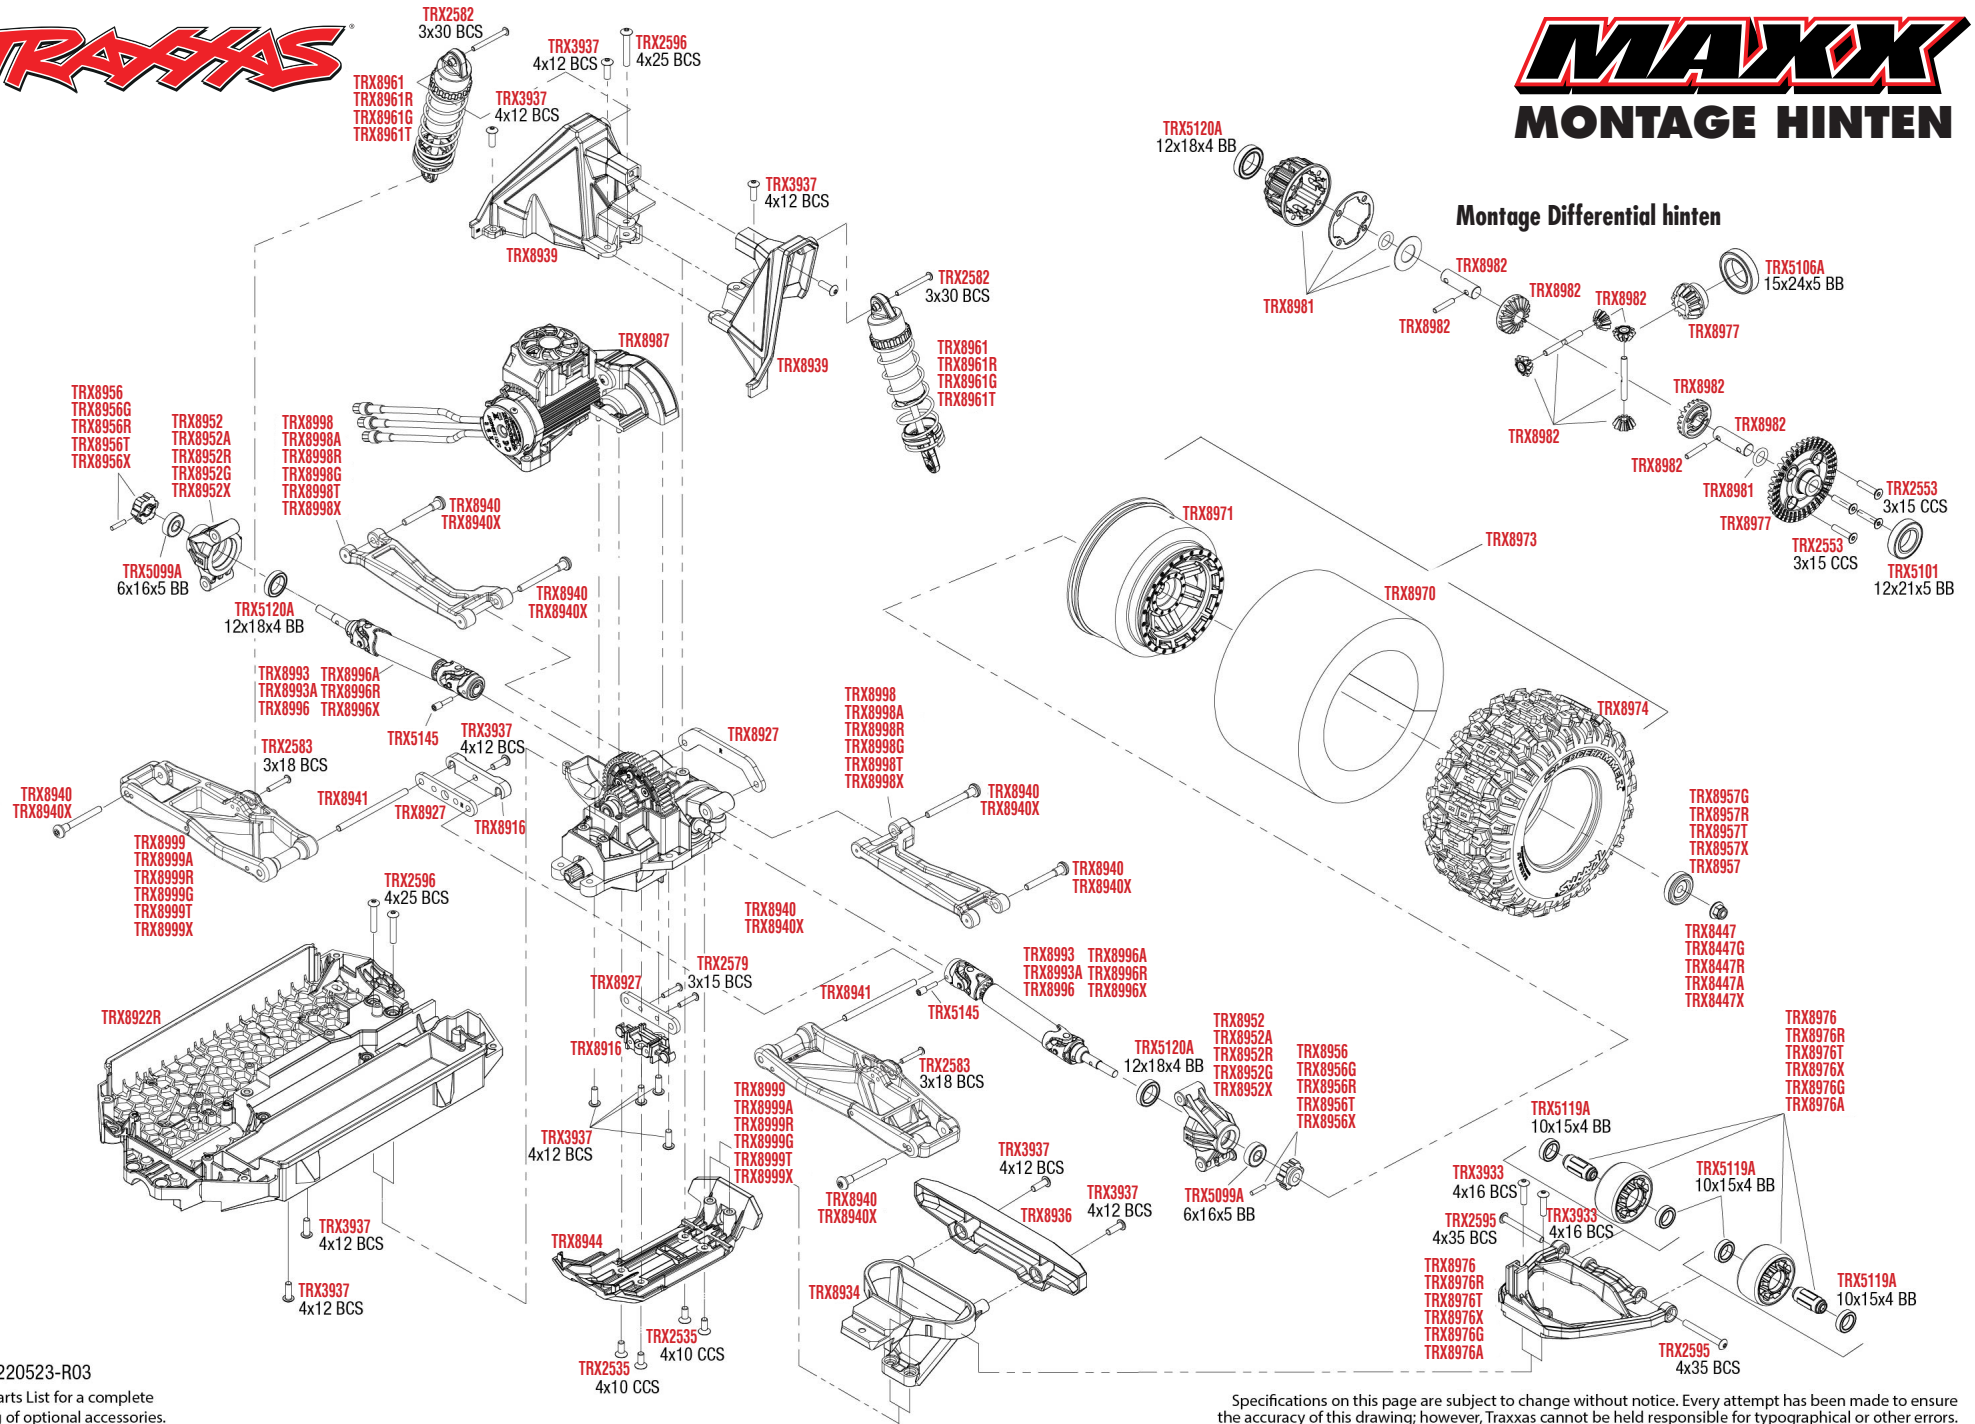

MAXX

MONTAGE VORNE

REV 220523-R03
 See Parts List for a complete listing of optional accessories.

Specifications on this page are subject to change without notice. Every attempt has been made to ensure the accuracy of this drawing; however, Traxxas cannot be held responsible for typographical or other errors.

MAXX

MONTAGE CHASSIS

TRAXXAS

Specifications on this page are subject to change without notice. Every attempt has been made to ensure the accuracy of this drawing; however, Traxxas cannot be held responsible for typographical or other errors.

See Parts List for a complete listing of optional accessories.

REV 220523-R03

REV 220523-R03
See Parts List for a complete listing of optional accessories.

Specifications on this page are subject to change without notice. Every attempt has been made to ensure the accuracy of this drawing; however, Traxxas cannot be held responsible for typographical or other errors.

MAXX

GETRIEBE MONTAGE

Montage Mitteldifferential

Montage Cush Drive

Antriebswellen Montage vorne & hinten Komplett vormontiert #TRX8996

See Parts List for a complete listing of optional accessories.

REV 220523-R03
Specifications on this page are subject to change without notice. Every attempt has been made to ensure the accuracy of this drawing; however, Traxxas cannot be held responsible for typographical or other errors.