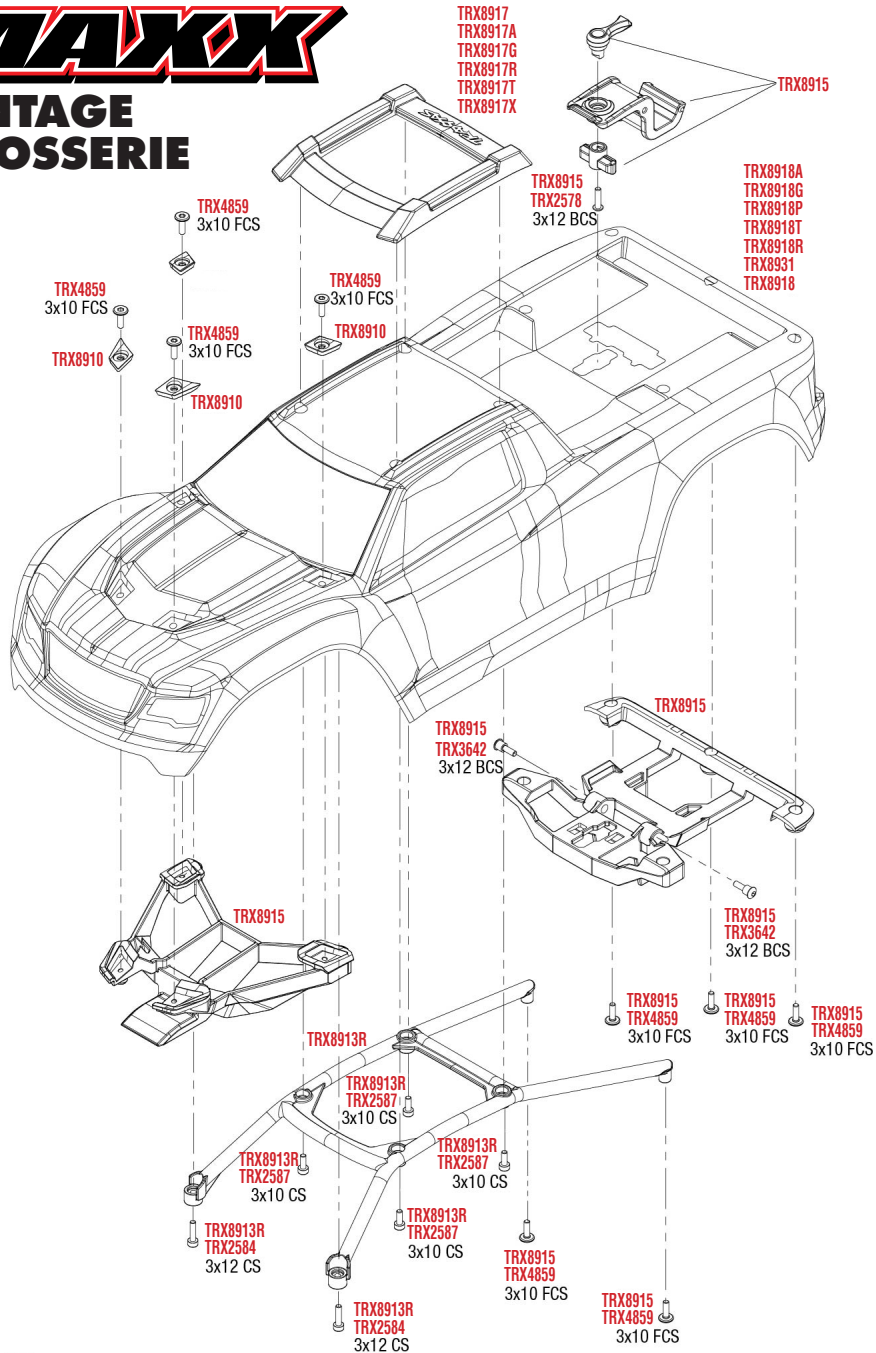

MAXX

MODULARE MONTAGE

TRAXXAS

REV 220523-R03

Specifications on this page are subject to change without notice.
Every attempt has been made to ensure the accuracy of this drawing; however, Traxxas cannot be held responsible for typographical or other errors. See Parts List for a complete listing of optional accessories.

MAXX

GETRIEBE MONTAGE

Montage Mitteldifferential

Montage Cush Drive

Antriebswellen Montage vorne & hinten Komplett vormontiert #TRX8996

See Parts List for a complete listing of optional accessories.

REV 220523-R03
Specifications on this page are subject to change without notice. Every attempt has been made to ensure the accuracy of this drawing; however, Traxxas cannot be held responsible for typographical or other errors.

MAXX

MONTAGE KAROSSERIE

Komplette Montage (Innenansicht)

REV 220523-R03

Specifications on this page are subject to change without notice. Every attempt has been made to ensure the accuracy of this drawing; however, Traxxas cannot be held responsible for typographical or other errors. See Parts List for a complete listing of optional accessories.