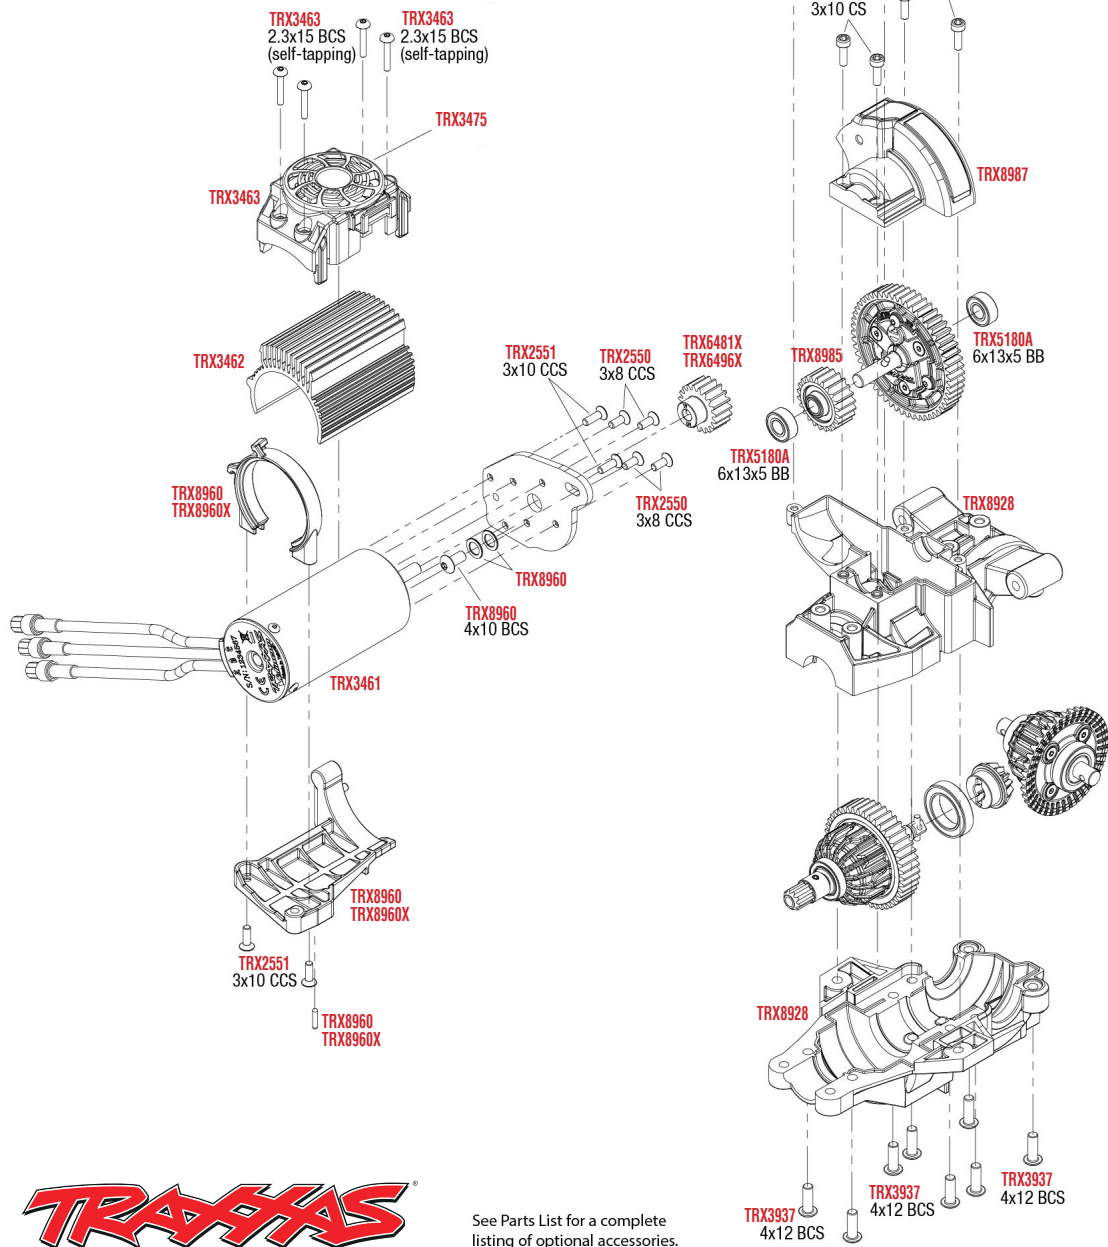

See Parts List for a complete listing of optional accessories.

REV 220523-R03

REV 220523-R03
See Parts List for a complete listing of optional accessories.

Specifications on this page are subject to change without notice. Every attempt has been made to ensure the accuracy of this drawing; however, Traxxas cannot be held responsible for typographical or other errors.

MAXX

MODULARE MONTAGE

TRAXXAS

REV 220523-R03

Specifications on this page are subject to change without notice.
Every attempt has been made to ensure the accuracy of this drawing; however, Traxxas cannot be held responsible for typographical or other errors. See Parts List for a complete listing of optional accessories.

MAXX

GETRIEBE MONTAGE

Montage Mitteldifferential

Montage Cush Drive

Antriebswellen Montage vorne & hinten Komplett vormontiert #TRX8996

See Parts List for a complete listing of optional accessories.

REV 220523-R03
Specifications on this page are subject to change without notice. Every attempt has been made to ensure the accuracy of this drawing; however, Traxxas cannot be held responsible for typographical or other errors.

MAXX

MONTAGE KAROSSERIE

Komplette Montage (Innenansicht)

REV 220523-R03

Specifications on this page are subject to change without notice. Every attempt has been made to ensure the accuracy of this drawing; however, Traxxas cannot be held responsible for typographical or other errors. See Parts List for a complete listing of optional accessories.