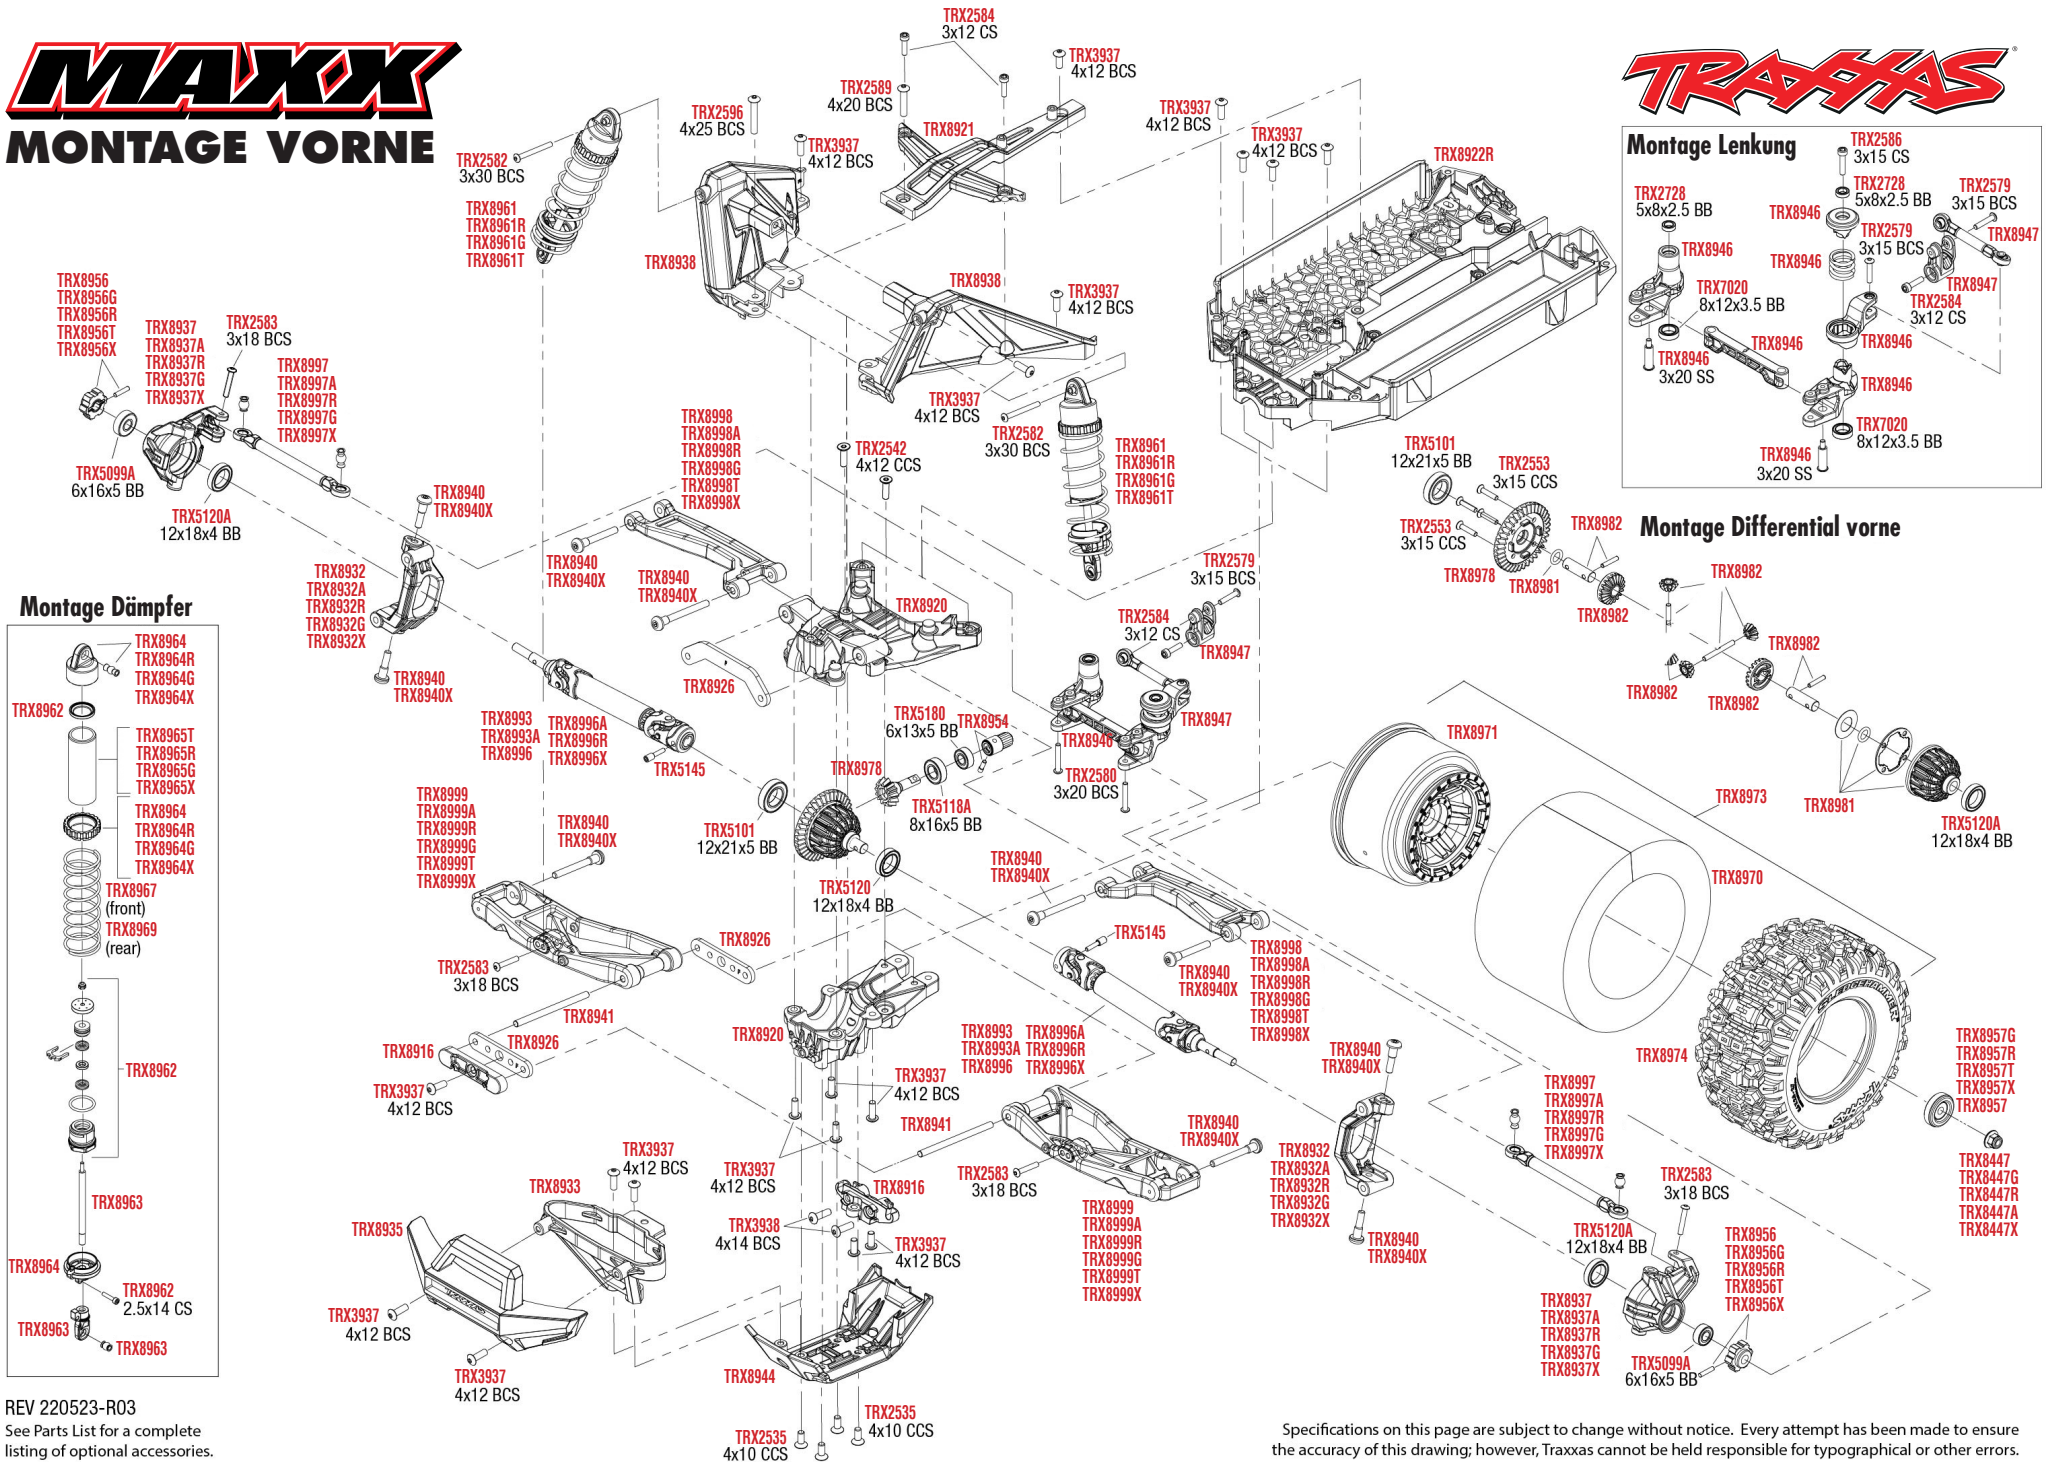

MAXX

MONTAGE VORNE

REV 220523-R03
 See Parts List for a complete listing of optional accessories.

Specifications on this page are subject to change without notice. Every attempt has been made to ensure the accuracy of this drawing; however, Traxxas cannot be held responsible for typographical or other errors.

MAXX

MONTAGE CHASSIS

TRAXXAS

Specifications on this page are subject to change without notice. Every attempt has been made to ensure the accuracy of this drawing; however, Traxxas cannot be held responsible for typographical or other errors.

MAXX

GETRIEBE MONTAGE

Montage Mitteldifferential

Montage Cush Drive

Antriebswellen Montage vorne & hinten Komplett vormontiert #TRX8996

See Parts List for a complete listing of optional accessories.

REV 220523-R03
Specifications on this page are subject to change without notice. Every attempt has been made to ensure the accuracy of this drawing; however, Traxxas cannot be held responsible for typographical or other errors.

See Parts List for a complete listing of optional accessories.

TRAXXAS