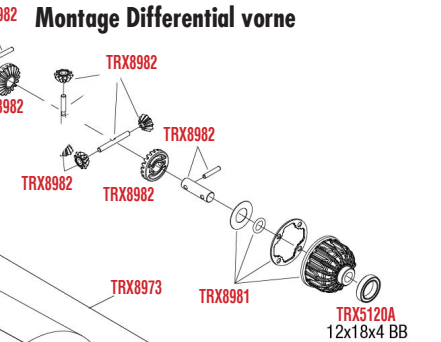

MAXX

MONTAGE VORNE

REV 220523-R03
 See Parts List for a complete listing of optional accessories.

Specifications on this page are subject to change without notice. Every attempt has been made to ensure the accuracy of this drawing; however, Traxxas cannot be held responsible for typographical or other errors.