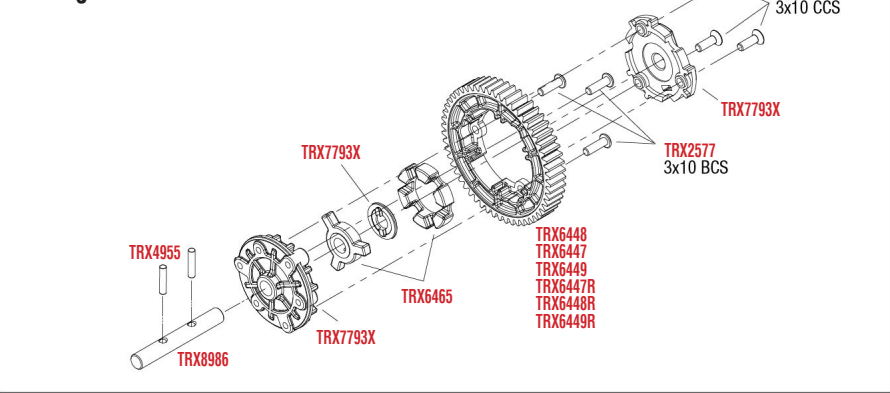

MAXX

MODULARE MONTAGE

TRAXXAS

REV 220523-R03

Specifications on this page are subject to change without notice.
Every attempt has been made to ensure the accuracy of this drawing; however, Traxxas cannot be held responsible for typographical or other errors. See Parts List for a complete listing of optional accessories.

MAXX

GETRIEBE MONTAGE

Montage Mitteldifferential

Montage Cush Drive

Antriebswellen Montage vorne & hinten Komplett vormontiert #TRX8996

See Parts List for a complete listing of optional accessories.

REV 220523-R03
Specifications on this page are subject to change without notice. Every attempt has been made to ensure the accuracy of this drawing; however, Traxxas cannot be held responsible for typographical or other errors.

MAXX

MONTAGE KAROSSERIE

Komplette Montage (Innenansicht)

REV 220523-R03

Specifications on this page are subject to change without notice. Every attempt has been made to ensure the accuracy of this drawing; however, Traxxas cannot be held responsible for typographical or other errors. See Parts List for a complete listing of optional accessories.