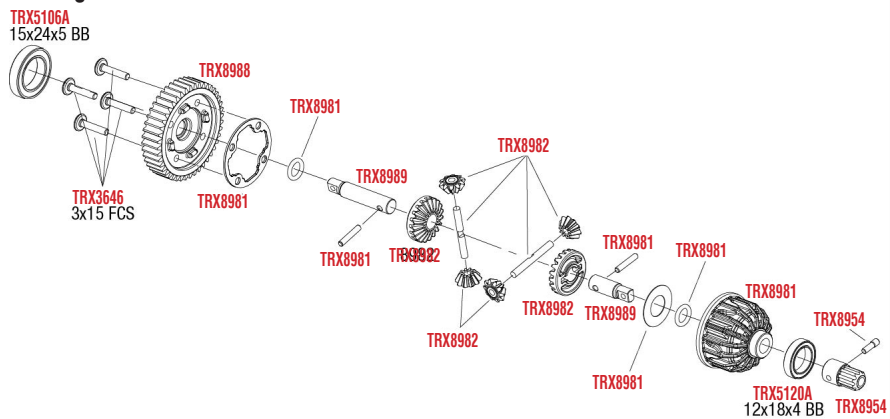

See Parts List for a complete listing of optional accessories.

REV 220523-R03

REV 220523-R03
See Parts List for a complete listing of optional accessories.

Specifications on this page are subject to change without notice. Every attempt has been made to ensure the accuracy of this drawing; however, Traxxas cannot be held responsible for typographical or other errors.

MAXX

MODULARE MONTAGE

TRAXXAS

REV 220523-R03

Specifications on this page are subject to change without notice.
Every attempt has been made to ensure the accuracy of this drawing; however, Traxxas cannot be held responsible for typographical or other errors. See Parts List for a complete listing of optional accessories.

MAXX

GETRIEBE MONTAGE

Montage Mitteldifferential

Montage Cush Drive

Antriebswellen Montage vorne & hinten Komplett vormontiert #TRX8996

See Parts List for a complete listing of optional accessories.

REV 220523-R03
Specifications on this page are subject to change without notice. Every attempt has been made to ensure the accuracy of this drawing; however, Traxxas cannot be held responsible for typographical or other errors.

MAXX

MONTAGE KAROSSERIE

Komplette Montage (Innenansicht)

REV 220523-R03

Specifications on this page are subject to change without notice. Every attempt has been made to ensure the accuracy of this drawing; however, Traxxas cannot be held responsible for typographical or other errors. See Parts List for a complete listing of optional accessories.