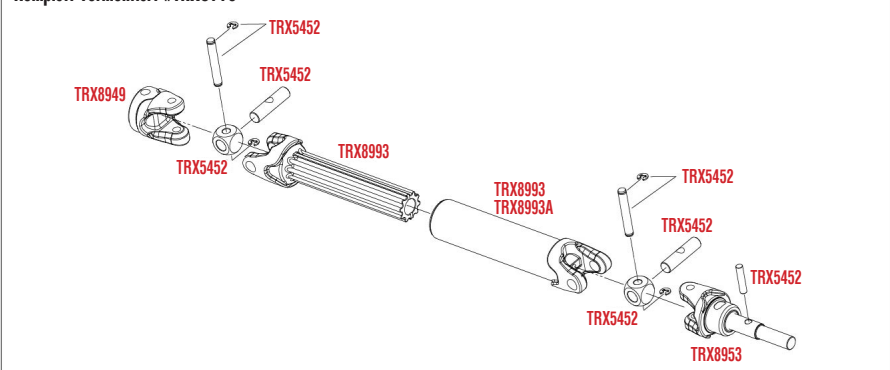

MAXX

GETRIEBE MONTAGE

Montage Mitteldifferential

Montage Cush Drive

Antriebswellen Montage vorne & hinten Komplett vormontiert #TRX8996

See Parts List for a complete listing of optional accessories.

REV 220523-R03
Specifications on this page are subject to change without notice. Every attempt has been made to ensure the accuracy of this drawing; however, Traxxas cannot be held responsible for typographical or other errors.

MAXX

MONTAGE KAROSSERIE

Komplette Montage (Innenansicht)

REV 220523-R03

Specifications on this page are subject to change without notice. Every attempt has been made to ensure the accuracy of this drawing; however, Traxxas cannot be held responsible for typographical or other errors. See Parts List for a complete listing of optional accessories.