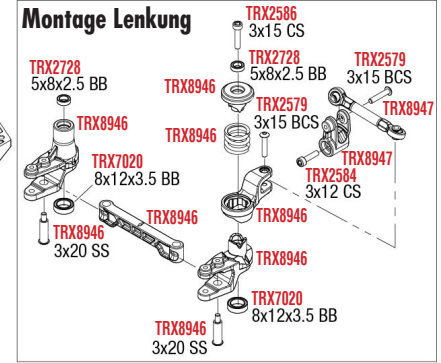

MAXX

MONTAGE VORNE

REV 220523-R03
 See Parts List for a complete listing of optional accessories.

Specifications on this page are subject to change without notice. Every attempt has been made to ensure the accuracy of this drawing; however, Traxxas cannot be held responsible for typographical or other errors.

See Parts List for a complete listing of optional accessories.

REV 220523-R03

REV 220523-R03
See Parts List for a complete listing of optional accessories.

Specifications on this page are subject to change without notice. Every attempt has been made to ensure the accuracy of this drawing; however, Traxxas cannot be held responsible for typographical or other errors.

MAXX

GETRIEBE MONTAGE

Montage Mitteldifferential

Montage Cush Drive

Antriebswellen Montage vorne & hinten Komplett vormontiert #TRX8996

See Parts List for a complete listing of optional accessories.

REV 220523-R03
Specifications on this page are subject to change without notice. Every attempt has been made to ensure the accuracy of this drawing; however, Traxxas cannot be held responsible for typographical or other errors.

See Parts List for a complete listing of optional accessories.

TRAXXAS