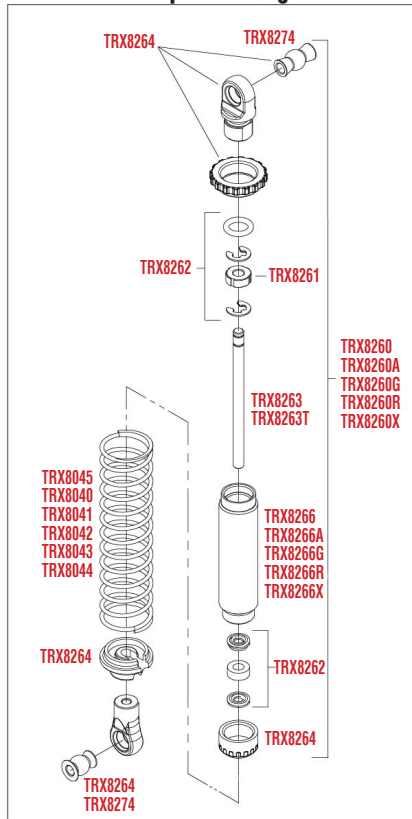

## ULTIMATE RC HAULER MONTAGE CHASSIS

Specifications on this page are subject to change without notice. Every attempt has been made to ensure the accuracy of this drawing; however, Traxxas cannot be held responsible for typographical or other errors.

REV 220609-R01  
See Parts List for a complete listing of optional accessories.

## Dämpfer Montage

REV 220609-R01

# Link Abmessungen