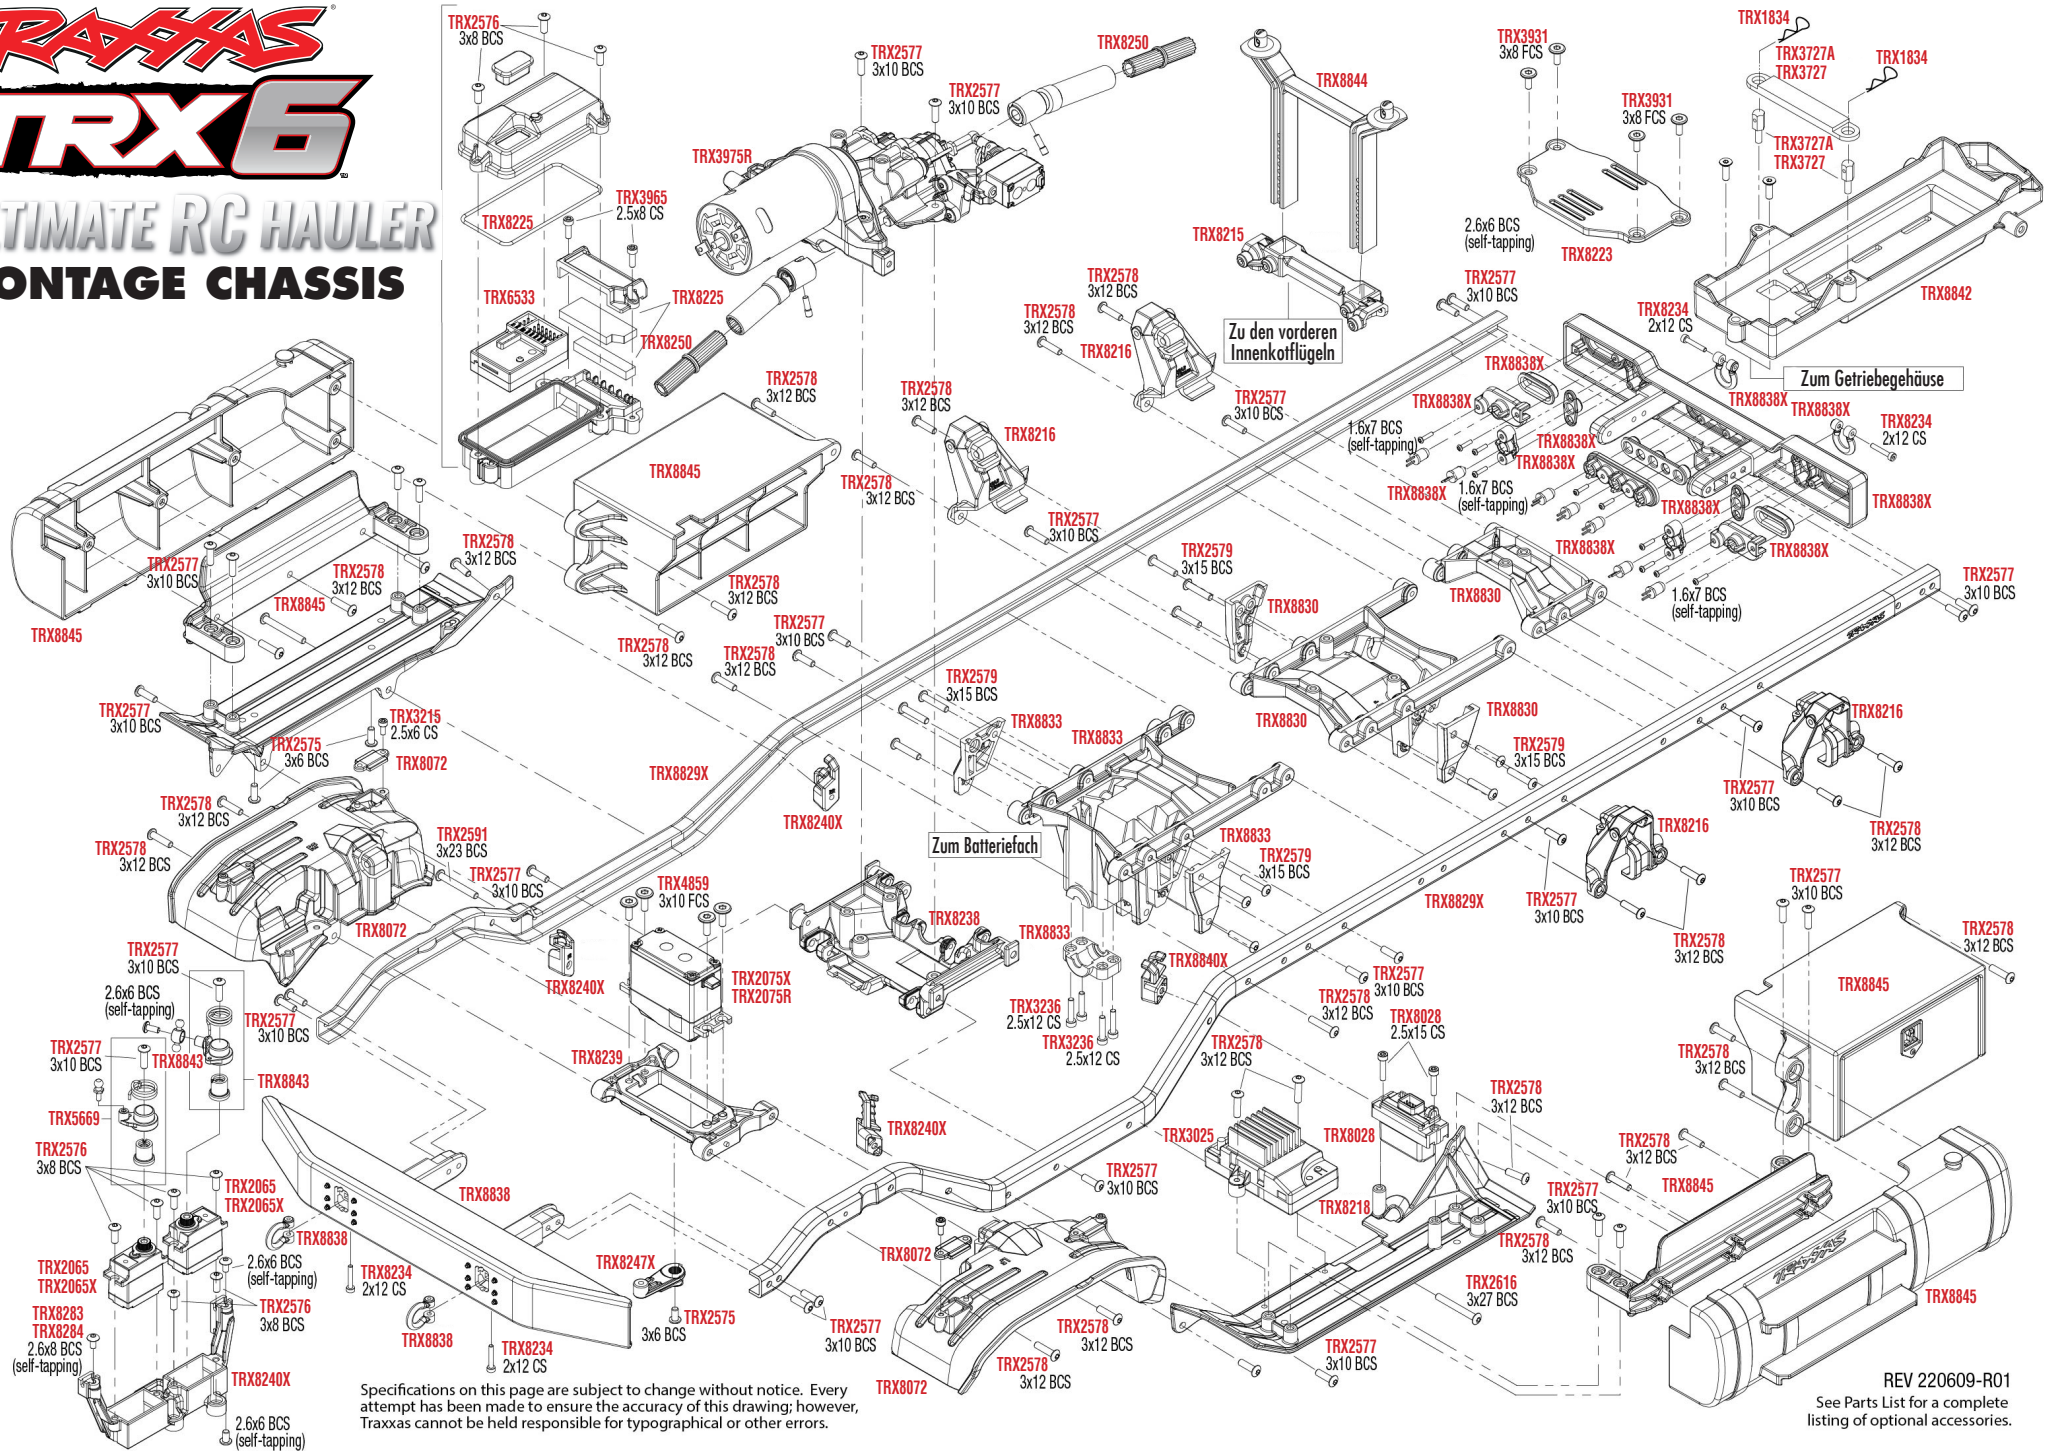

# TRAXXAS TRX6

## ULTIMATE RC HAULER MONTAGE CHASSIS

Specifications on this page are subject to change without notice. Every attempt has been made to ensure the accuracy of this drawing; however, Traxxas cannot be held responsible for typographical or other errors.

# TRX6

# Link Abmessungen