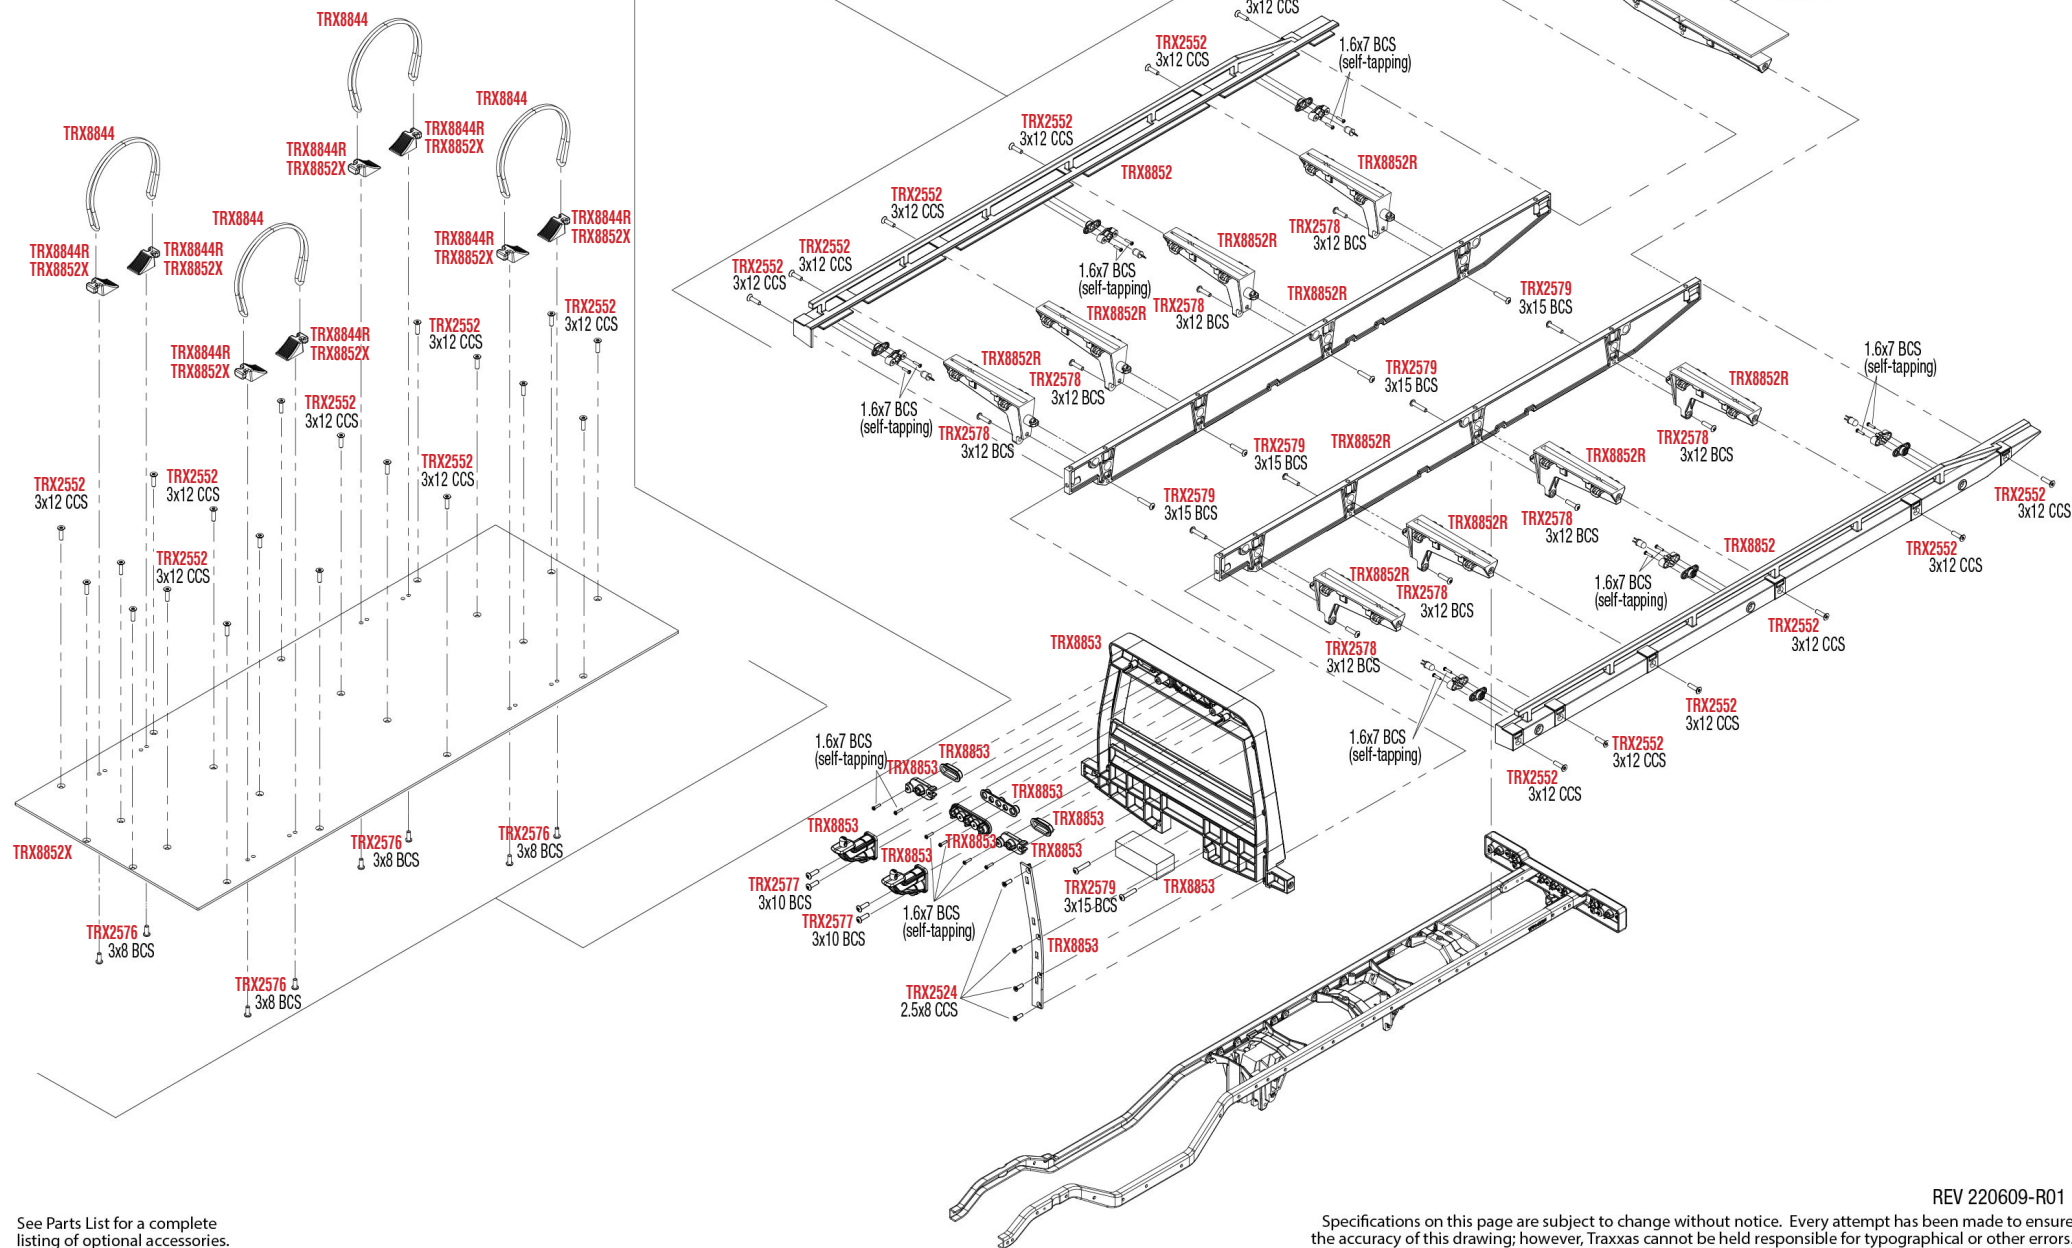

MONTAGE LADEFLÄCHE

See Parts List for a complete listing of optional accessories.

REV 220609-R01
Specifications on this page are subject to change without notice. Every attempt has been made to ensure the accuracy of this drawing; however, Traxxas cannot be held responsible for typographical or other errors.