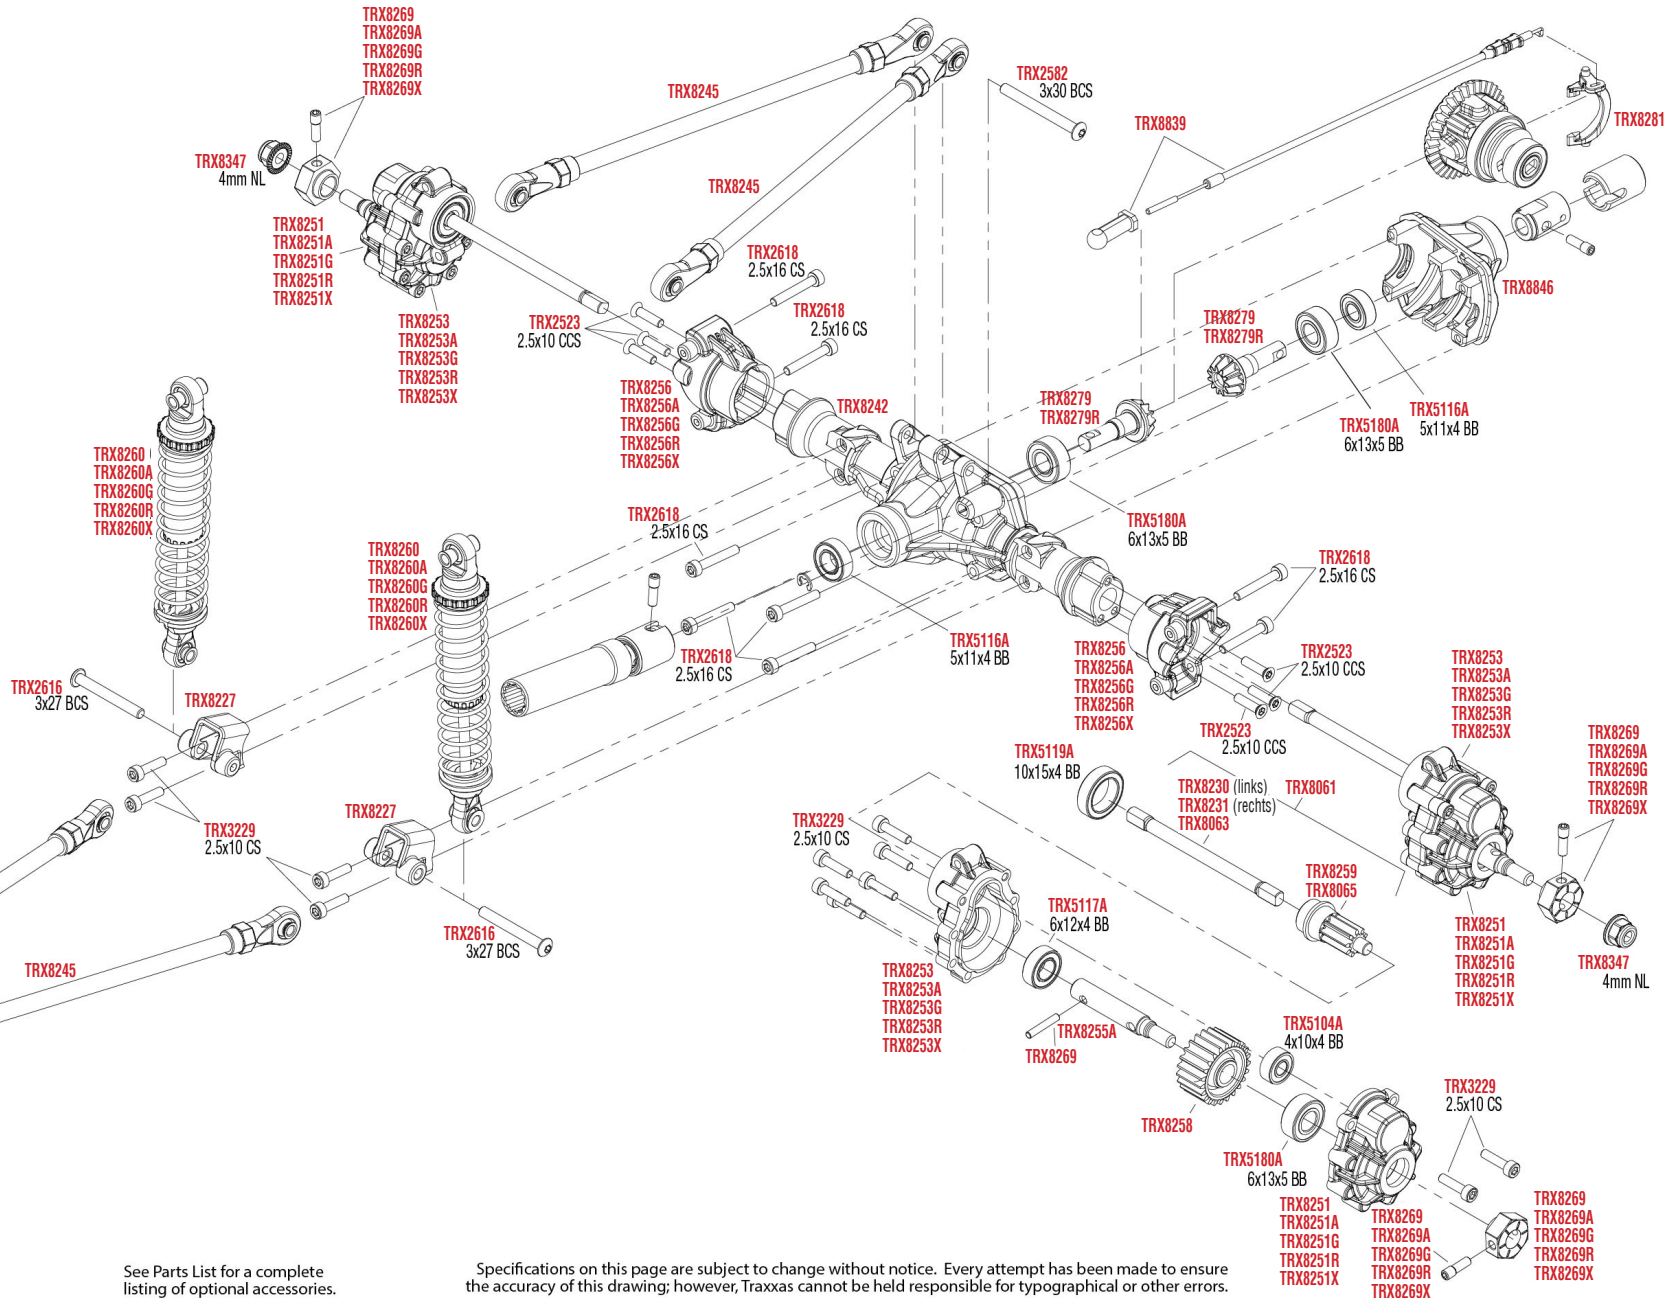

## ULTIMATE RC HAULER MONTAGE CHASSIS

Specifications on this page are subject to change without notice. Every attempt has been made to ensure the accuracy of this drawing; however, Traxxas cannot be held responsible for typographical or other errors.

REV 220609-R01  
See Parts List for a complete listing of optional accessories.

## Dämpfer Montage

REV 220609-R01

# Link Abmessungen