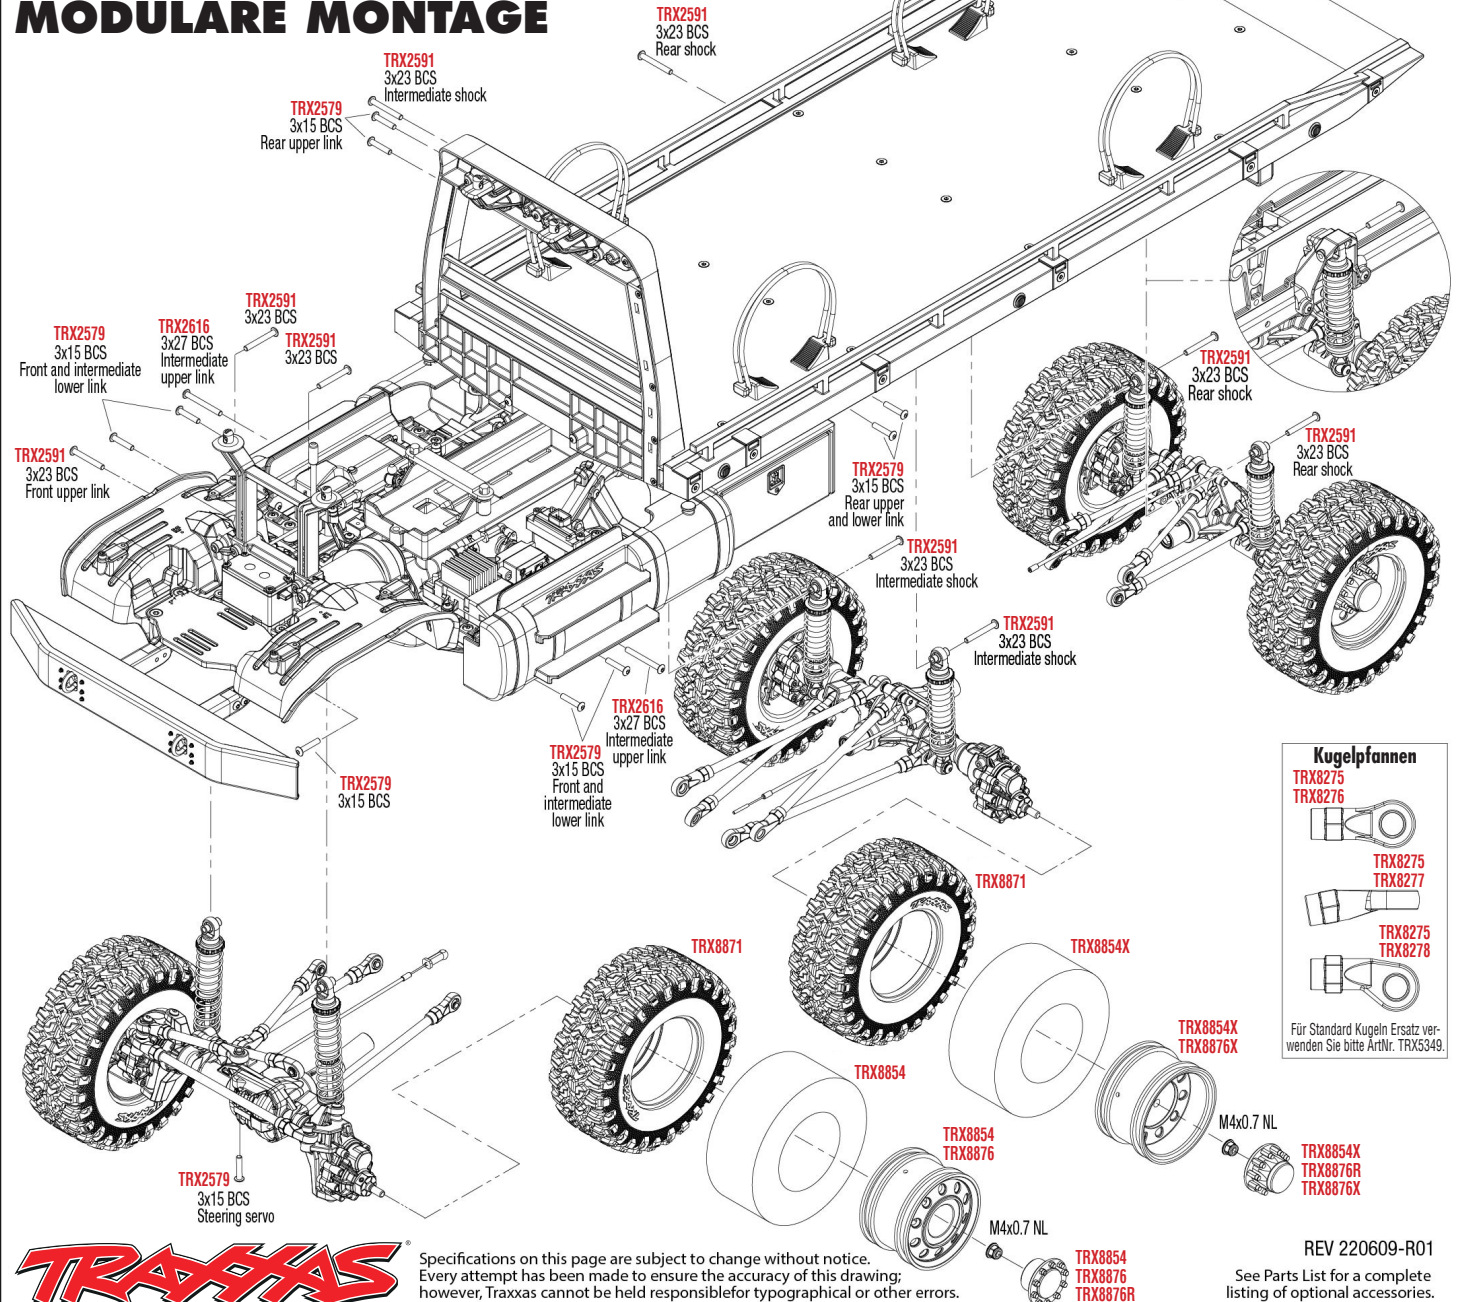

Kugelfanfren

TRX8275
TRX8276

TRX8275
TRX8277

TRX8275
TRX8278

Für Standard Kugeln Ersatz verwenden Sie bitte ArtNr. TRX5349.

Specifications on this page are subject to change without notice. Every attempt has been made to ensure the accuracy of this drawing; however, Traxxas cannot be held responsible for typographical or other errors.

REV 220609-R01
See Parts List for a complete listing of optional accessories.