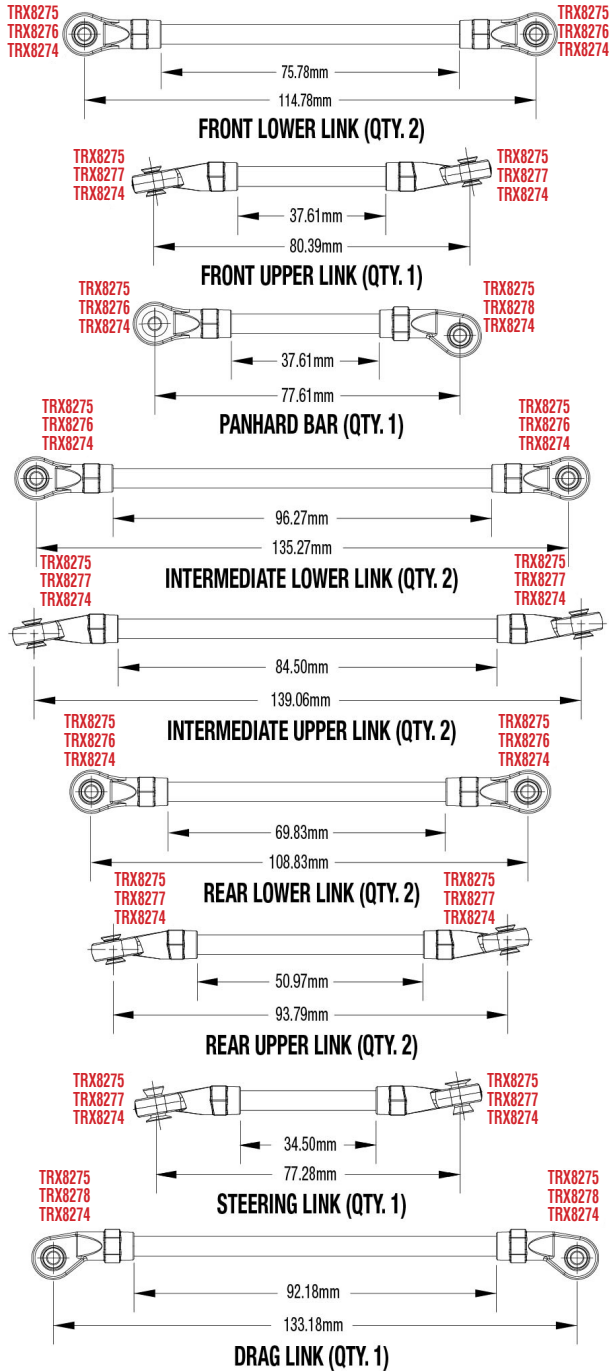

## Dämpfer Montage

REV 220609-R01

## ULTIMATE RC HAULER MONTAGE HINTEN

REV 220609-R01  
See Parts List for a complete  
listing of optional accessories.

Specifications on this page are subject to change without notice. Every attempt has been made to ensure the accuracy of this drawing; however, Traxxas cannot be held responsible for typographical or other errors.

# Link Abmessungen