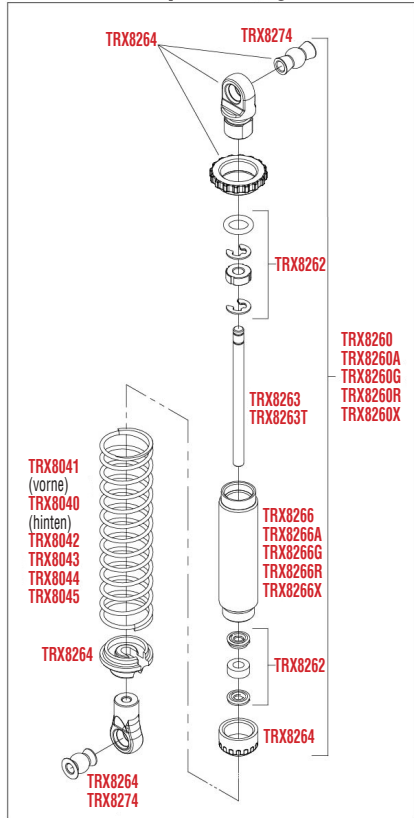

TRX4

MONTAGE VORNE

See Parts List for a complete listing of optional accessories.

Specifications on this page are subject to change without notice. Every attempt has been made to ensure the accuracy of this drawing; however, Traxxas cannot be held responsible for typographical or other errors.

REV 210706-R22

See Parts List for a complete listing of optional accessories.

Specifications on this page are subject to change without notice. Every attempt has been made to ensure the accuracy of this drawing; however, Traxxas cannot be held responsible for typographical or other errors.

Dämpfer Montage

Für Standard Kugeln Ersatz verwenden Sie bitte ArtNr. TRX5349.

MODULARE MONTAGE

See Parts List for a complete listing of optional accessories.

REV 210706-R22
 Specifications on this page are subject to change without notice. Every attempt has been made to ensure the accuracy of this drawing; however, Traxxas cannot be held responsible for typographical or other errors.