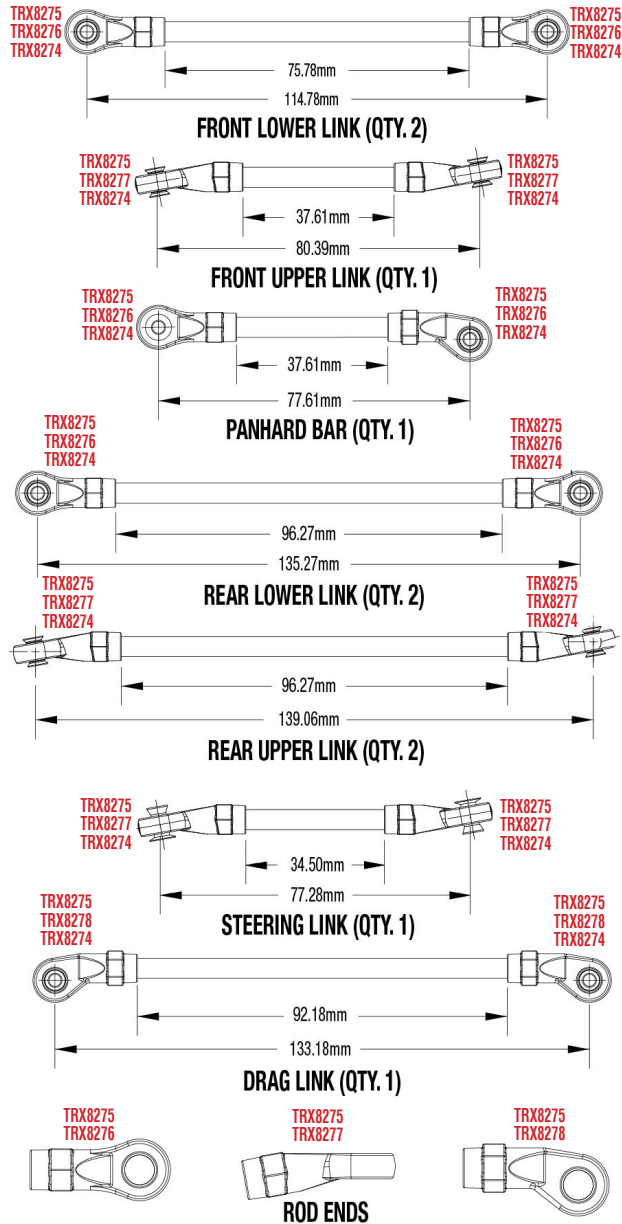

TRX4

MONTAGE VORNE

See Parts List for a complete listing of optional accessories.

Specifications on this page are subject to change without notice. Every attempt has been made to ensure the accuracy of this drawing; however, Traxxas cannot be held responsible for typographical or other errors.

REV 210706-R22

See Parts List for a complete listing of optional accessories.

Specifications on this page are subject to change without notice. Every attempt has been made to ensure the accuracy of this drawing; however, Traxxas cannot be held responsible for typographical or other errors.

Dämpfer Montage

Für Standard Kugeln Ersatz verwenden Sie bitte ArtNr. TRX5349.

MODULARE MONTAGE

See Parts List for a complete listing of optional accessories.

REV 210706-R22
 Specifications on this page are subject to change without notice. Every attempt has been made to ensure the accuracy of this drawing; however, Traxxas cannot be held responsible for typographical or other errors.