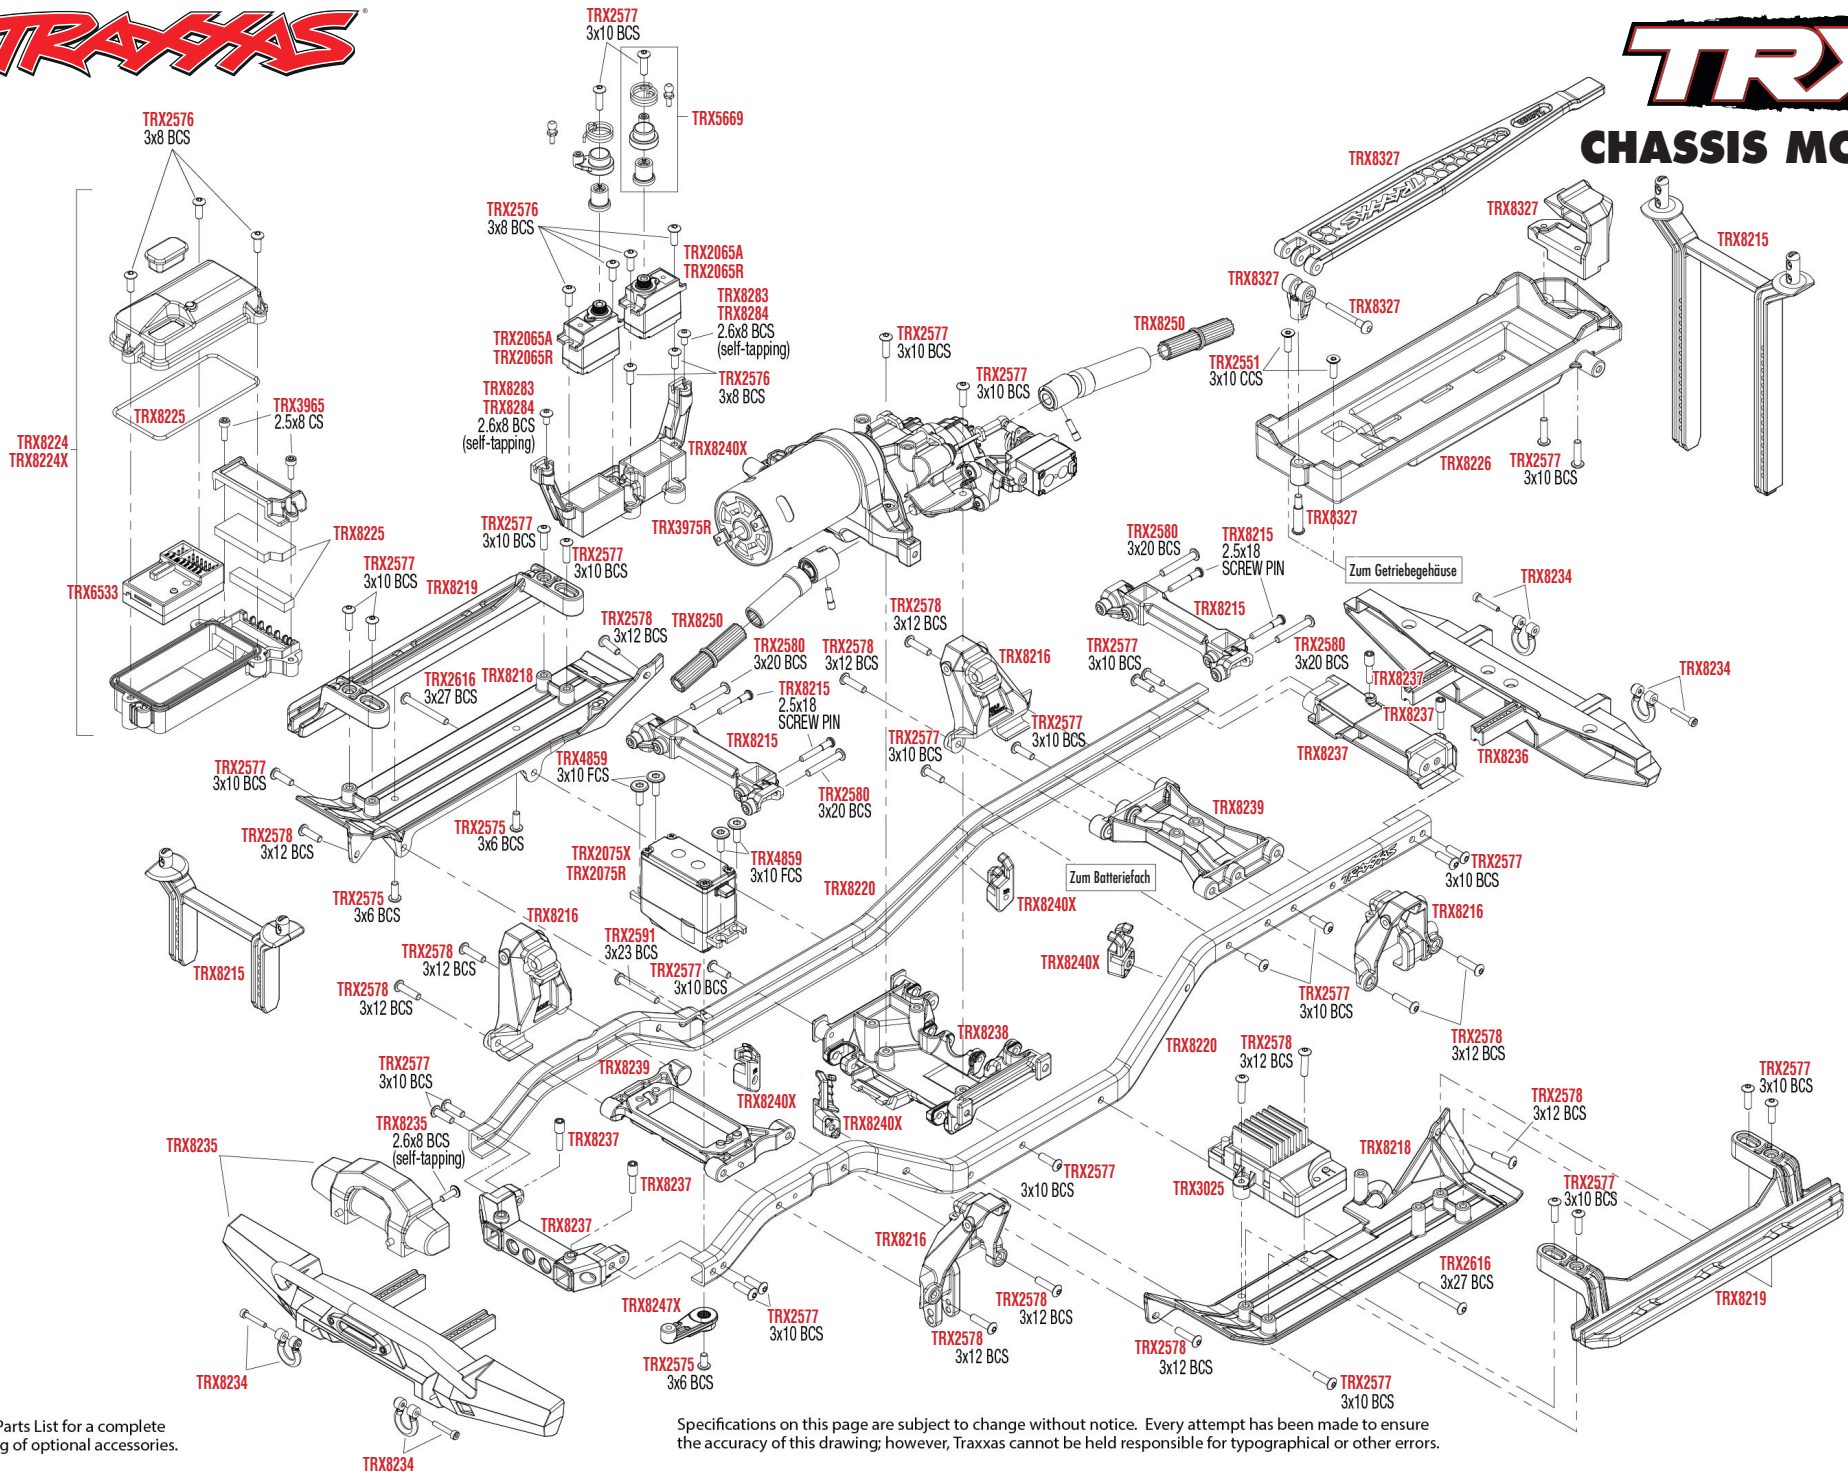

TRX4

MONTAGE VORNE

See Parts List for a complete listing of optional accessories.

Specifications on this page are subject to change without notice. Every attempt has been made to ensure the accuracy of this drawing; however, Traxxas cannot be held responsible for typographical or other errors.

REV 210706-R22

See Parts List for a complete listing of optional accessories.

Specifications on this page are subject to change without notice. Every attempt has been made to ensure the accuracy of this drawing; however, Traxxas cannot be held responsible for typographical or other errors.

Dämpfer Montage

Für Standard Kugeln Ersatz verwenden Sie bitte ArtNr. TRX5349.

MODULARE MONTAGE

See Parts List for a complete listing of optional accessories.

REV 210706-R22
 Specifications on this page are subject to change without notice. Every attempt has been made to ensure the accuracy of this drawing; however, Traxxas cannot be held responsible for typographical or other errors.