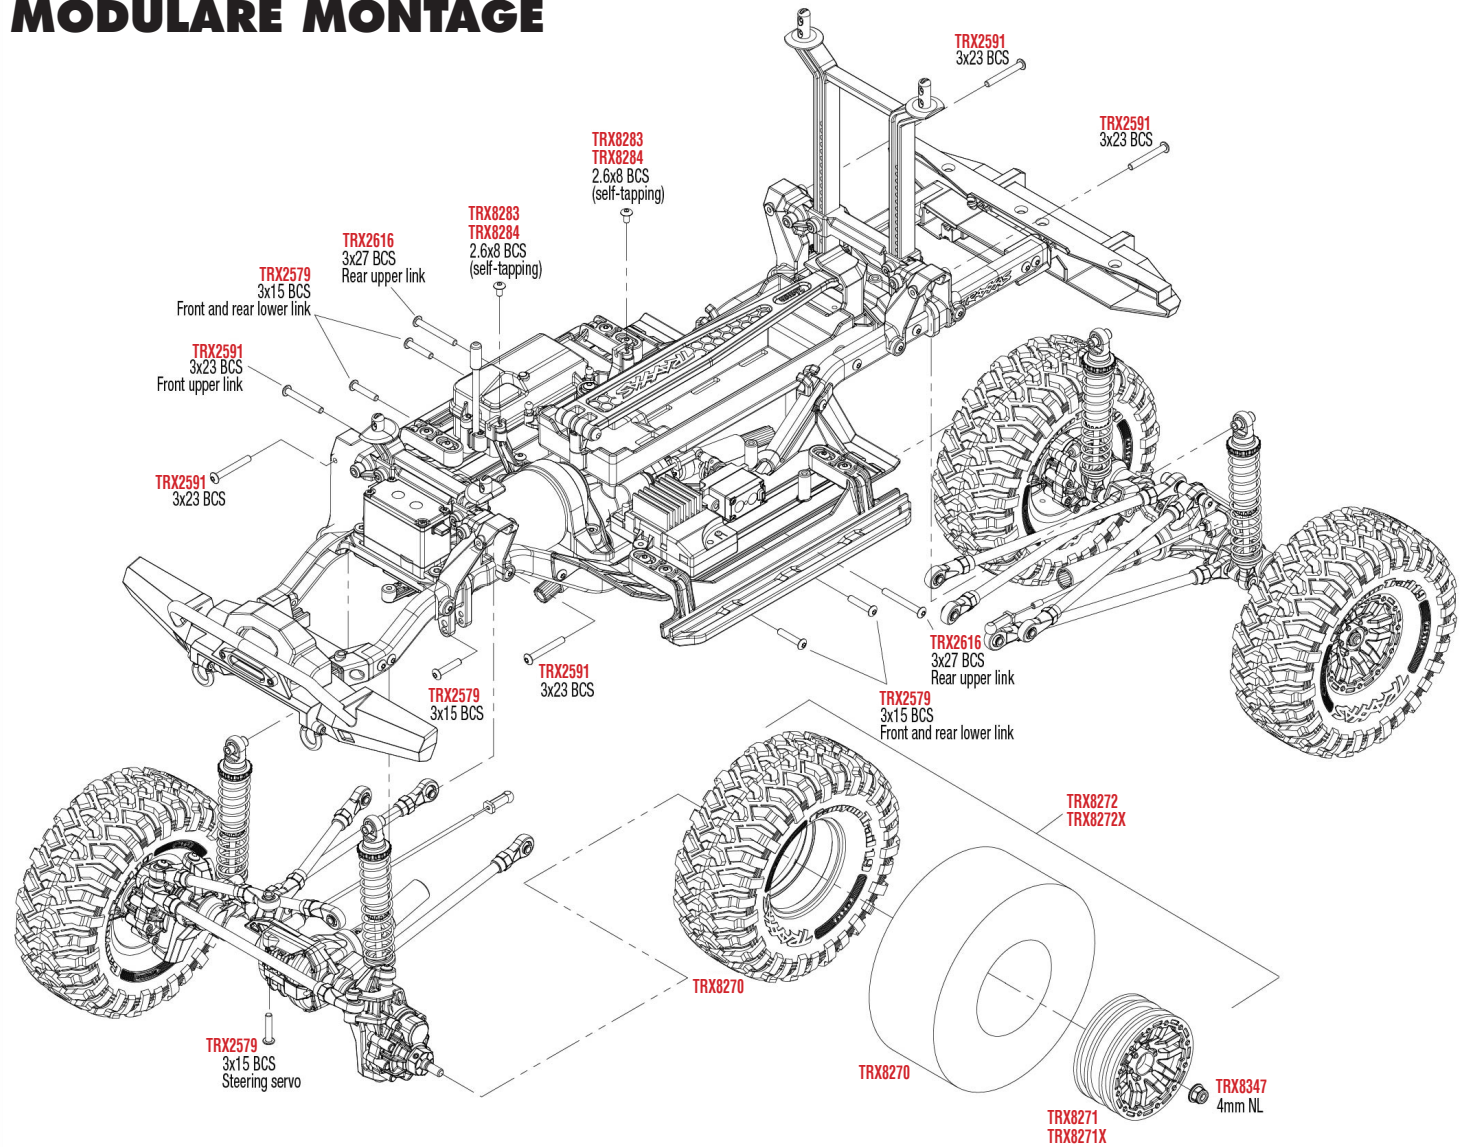

TRX4

MONTAGE VORNE

See Parts List for a complete listing of optional accessories.

Specifications on this page are subject to change without notice. Every attempt has been made to ensure the accuracy of this drawing; however, Traxxas cannot be held responsible for typographical or other errors.

REV 210706-R22

See Parts List for a complete listing of optional accessories.

Specifications on this page are subject to change without notice. Every attempt has been made to ensure the accuracy of this drawing; however, Traxxas cannot be held responsible for typographical or other errors.

Dämpfer Montage

Für Standard Kugeln Ersatz verwenden Sie bitte ArtNr. TRX5349.

MODULARE MONTAGE

See Parts List for a complete listing of optional accessories.

REV 210706-R22
 Specifications on this page are subject to change without notice. Every attempt has been made to ensure the accuracy of this drawing; however, Traxxas cannot be held responsible for typographical or other errors.