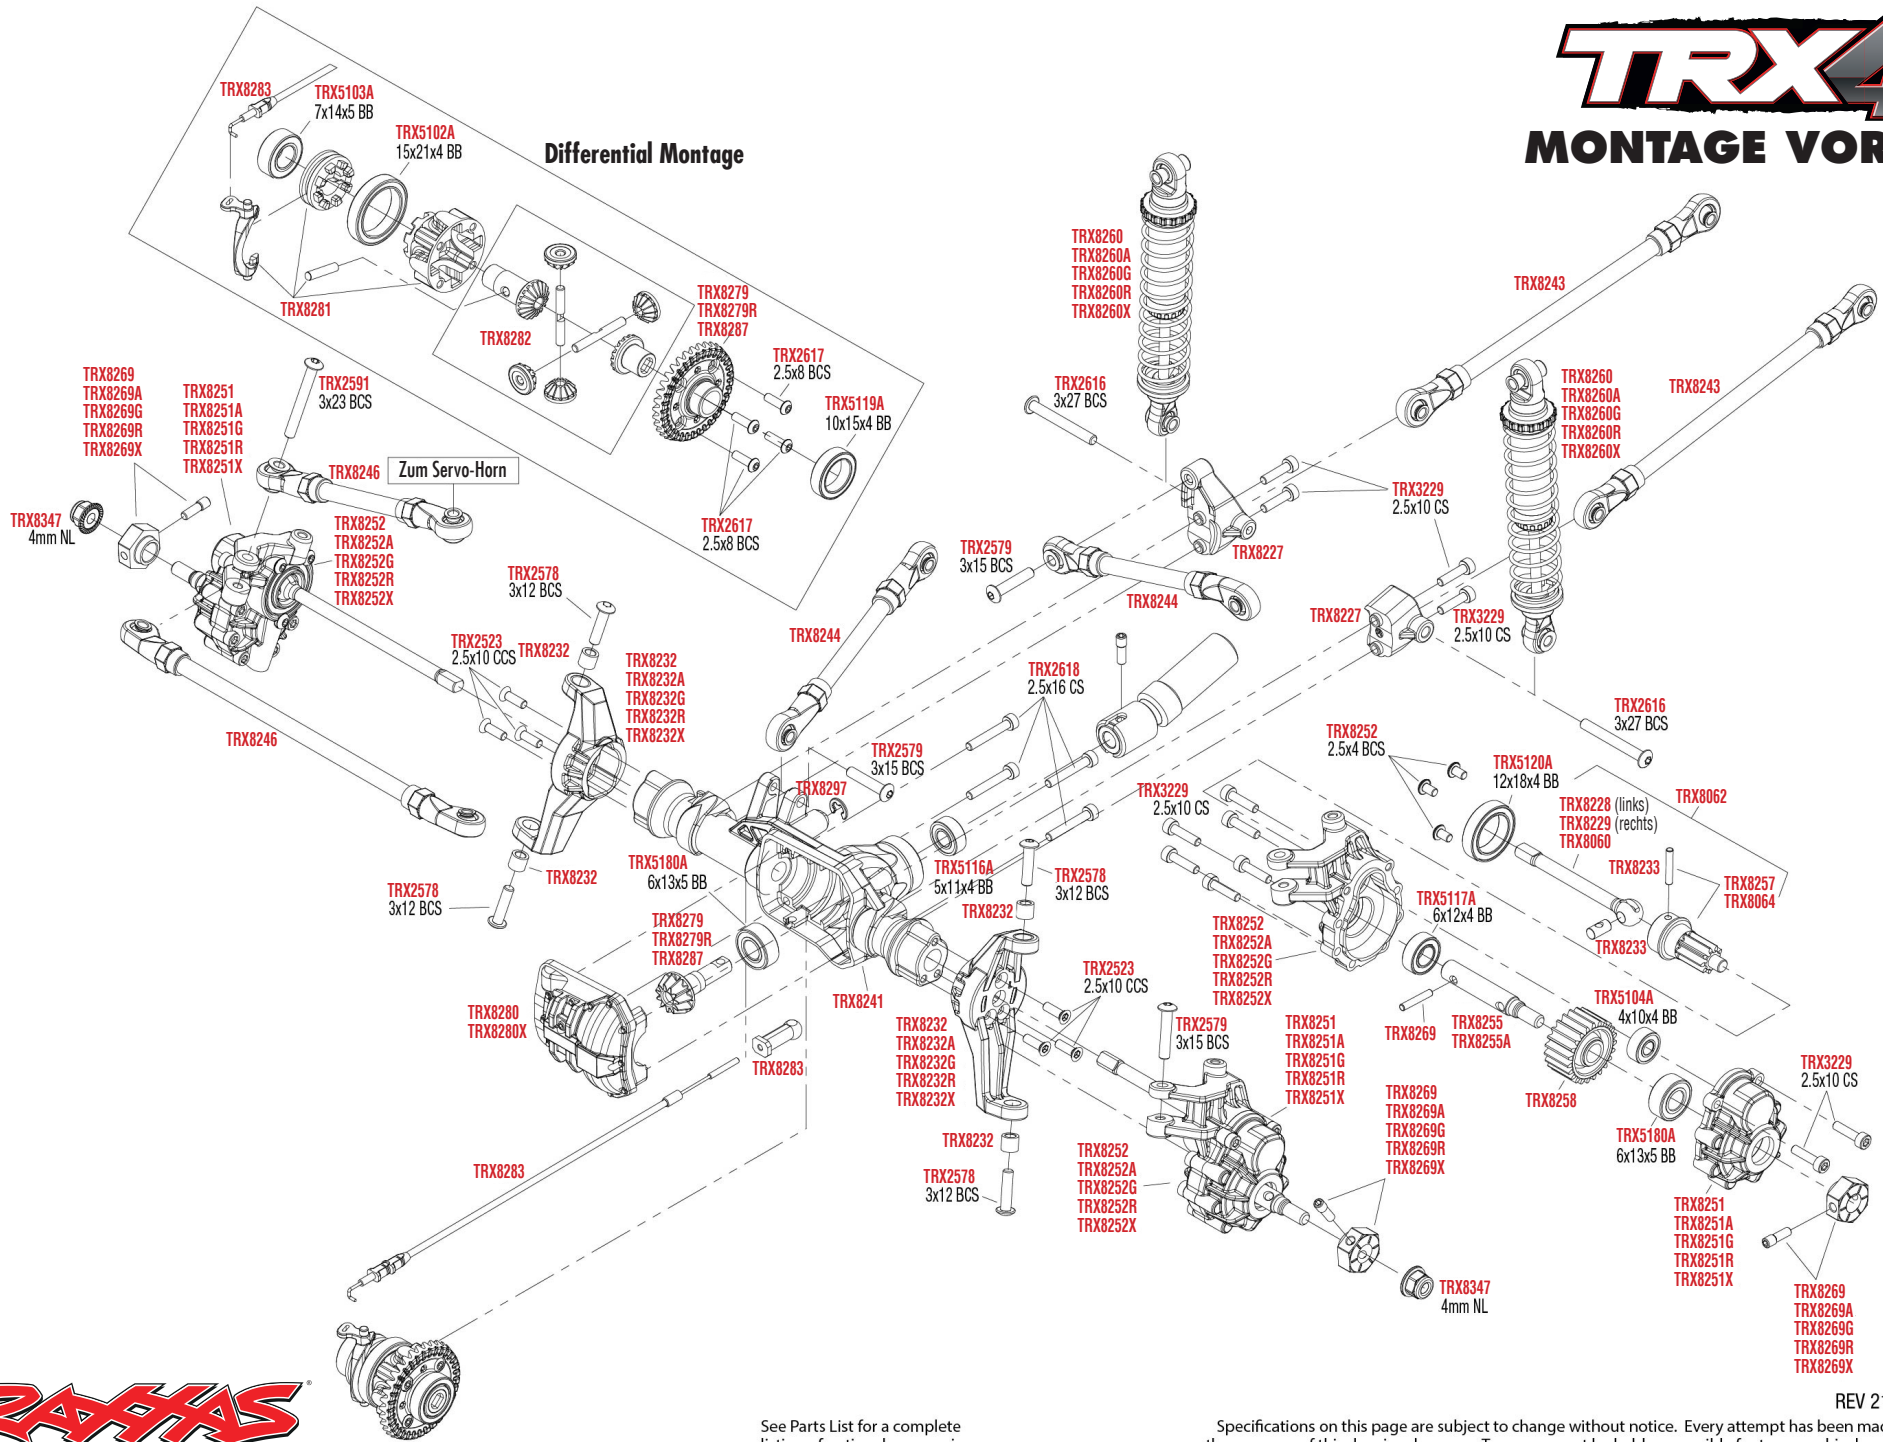

TRX4

MONTAGE VORNE

See Parts List for a complete listing of optional accessories.

Specifications on this page are subject to change without notice. Every attempt has been made to ensure the accuracy of this drawing; however, Traxxas cannot be held responsible for typographical or other errors.

REV 210706-R22

See Parts List for a complete listing of optional accessories.

Specifications on this page are subject to change without notice. Every attempt has been made to ensure the accuracy of this drawing; however, Traxxas cannot be held responsible for typographical or other errors.

Dämpfer Montage

Für Standard Kugeln Ersatz verwenden Sie bitte ArtNr. TRX5349.

MODULARE MONTAGE

See Parts List for a complete listing of optional accessories.

REV 210706-R22
 Specifications on this page are subject to change without notice. Every attempt has been made to ensure the accuracy of this drawing; however, Traxxas cannot be held responsible for typographical or other errors.