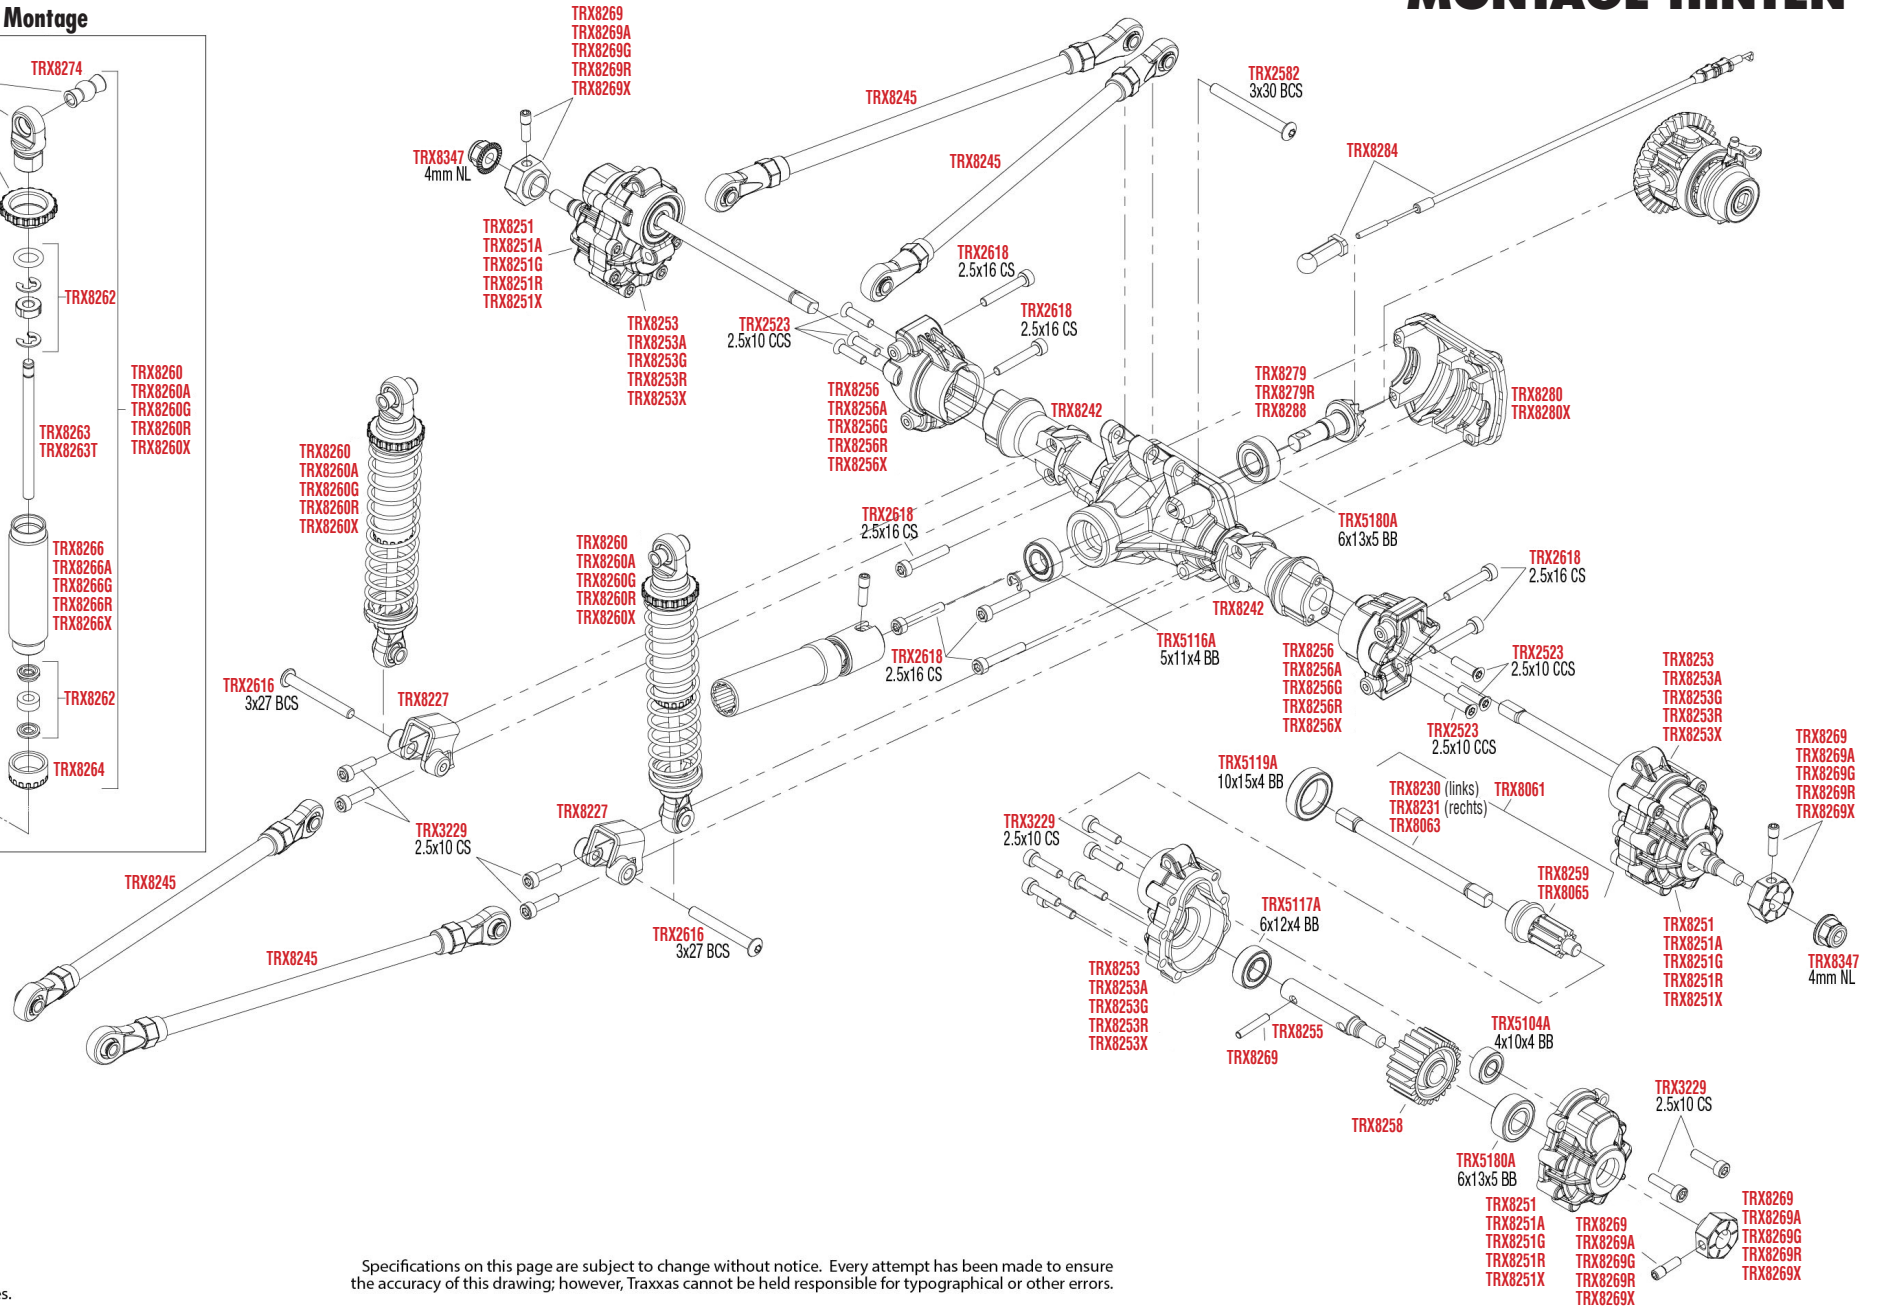

TRX4

MONTAGE VORNE

See Parts List for a complete listing of optional accessories.

Specifications on this page are subject to change without notice. Every attempt has been made to ensure the accuracy of this drawing; however, Traxxas cannot be held responsible for typographical or other errors.

REV 210706-R22

See Parts List for a complete listing of optional accessories.

Specifications on this page are subject to change without notice. Every attempt has been made to ensure the accuracy of this drawing; however, Traxxas cannot be held responsible for typographical or other errors.

Dämpfer Montage

Für Standard Kugeln Ersatz verwenden Sie bitte ArtNr. TRX5349.

MODULARE MONTAGE

See Parts List for a complete listing of optional accessories.

REV 210706-R22
 Specifications on this page are subject to change without notice. Every attempt has been made to ensure the accuracy of this drawing; however, Traxxas cannot be held responsible for typographical or other errors.