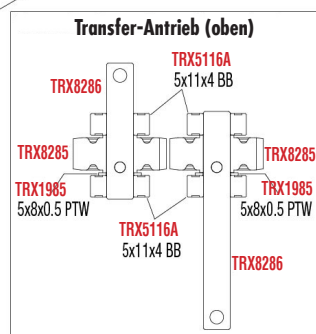

REV 210706-R17

REV 210706-R17
See Parts List for a complete listing of optional accessories.

Specifications on this page are subject to change without notice. Every attempt has been made to ensure the accuracy of this drawing; however, Traxxas cannot be held responsible for typographical or other errors.

Dämpfer Montage

ANTRIEB MONTAGE

Link Abmessungen

Für Standard Kugeln Ersatz verwenden Sie bitte ArtNr. TRX5349.

MODULARE MONTAGE

KAROSSERIE MONTAGE

See Parts List for a complete listing of optional accessories.