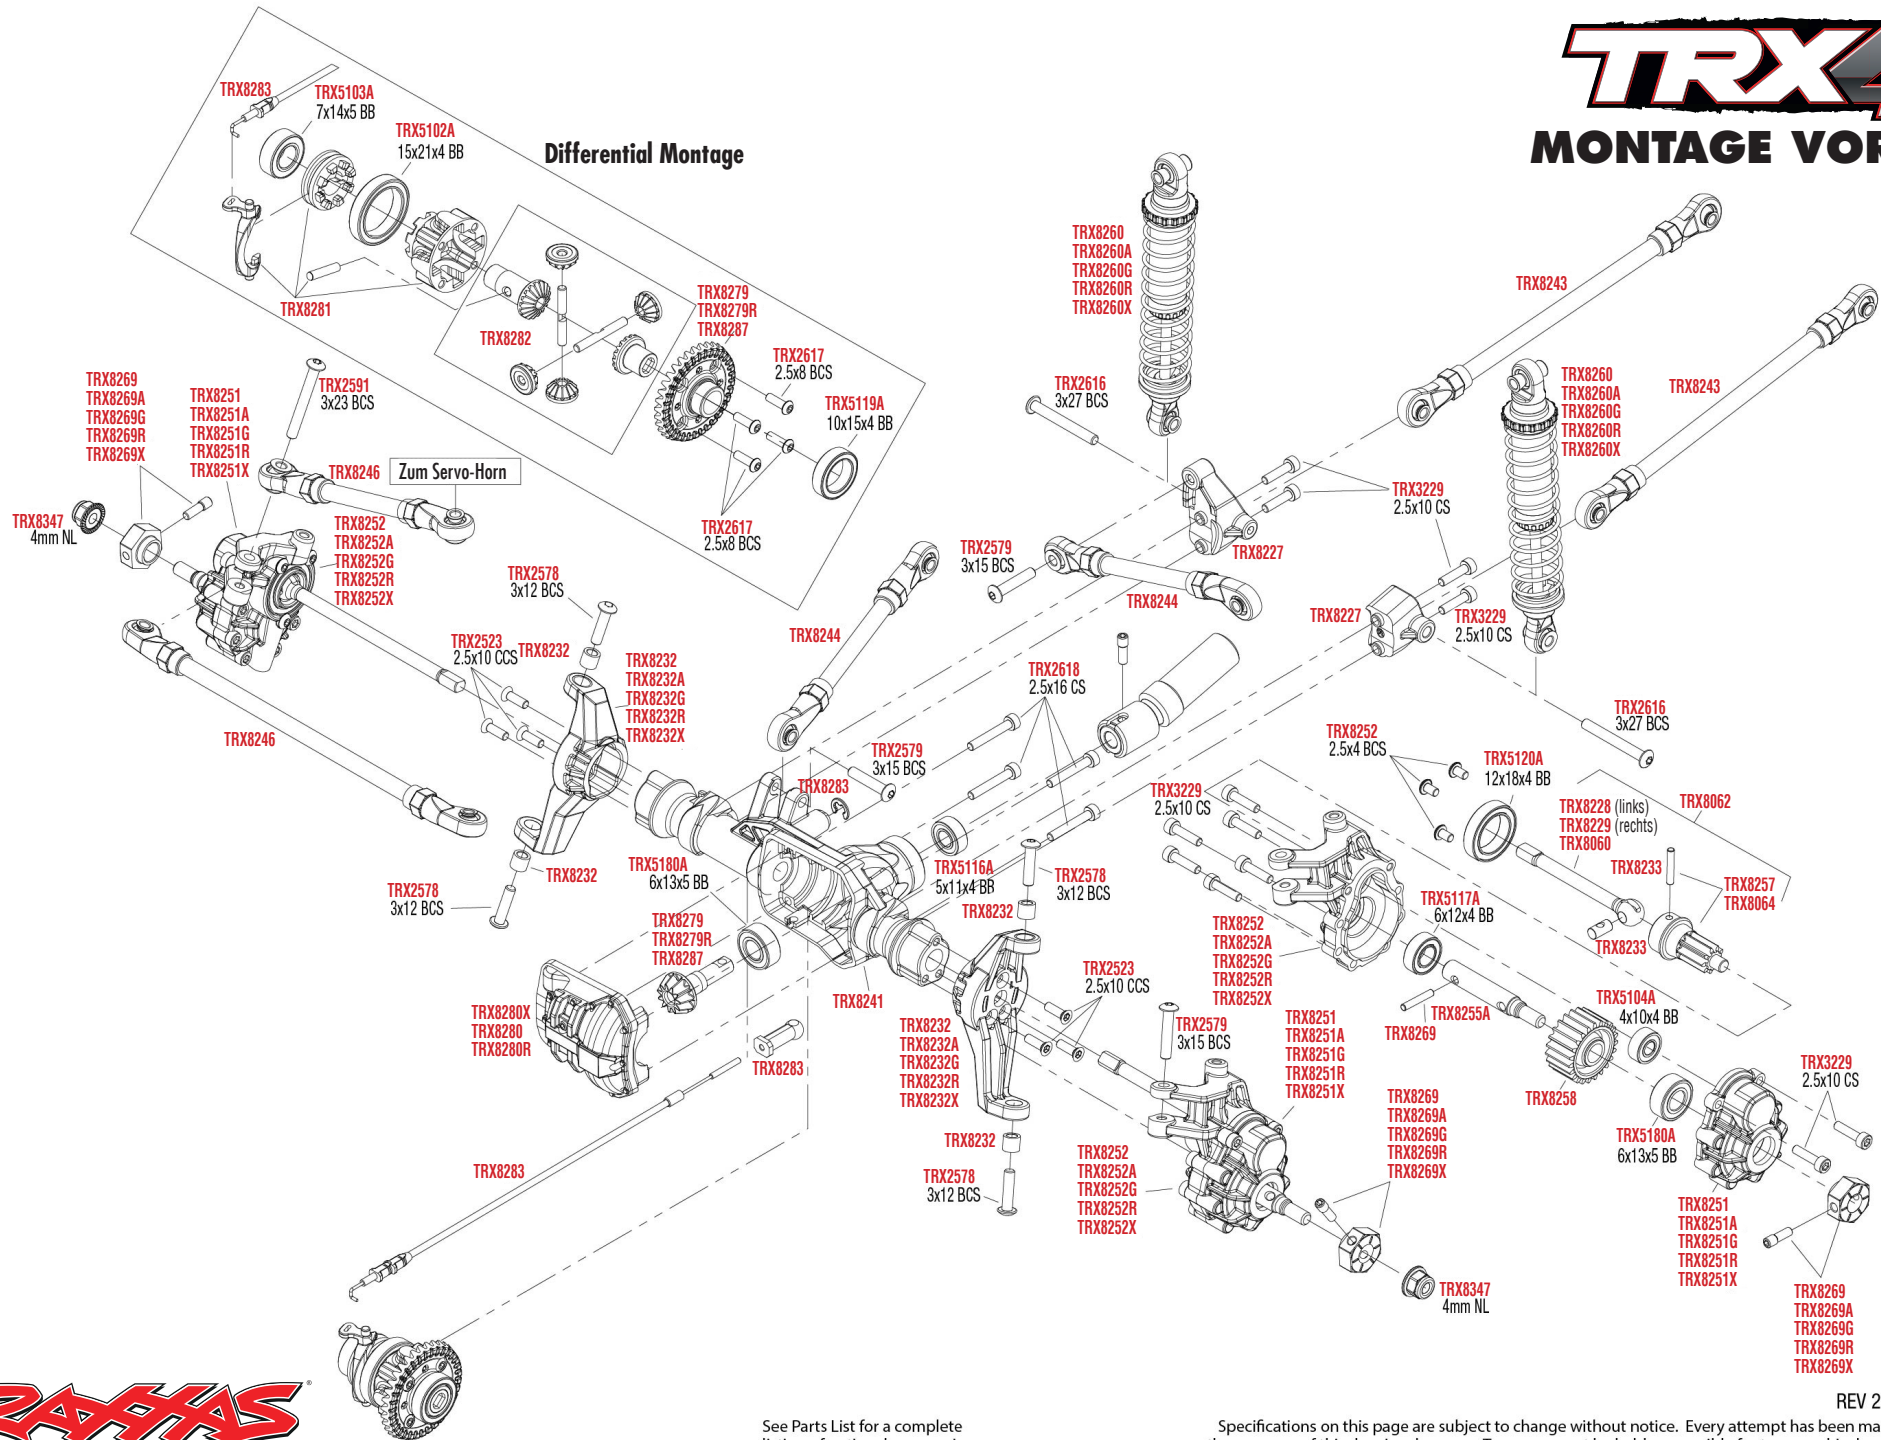

TRX4

MONTAGE VORNE

Differential Montage

See Parts List for a complete listing of optional accessories.

Specifications on this page are subject to change without notice. Every attempt has been made to ensure the accuracy of this drawing; however, Traxxas cannot be held responsible for typographical or other errors.

REV 210706-R17

REV 210706-R17
See Parts List for a complete listing of optional accessories.

Specifications on this page are subject to change without notice. Every attempt has been made to ensure the accuracy of this drawing; however, Traxxas cannot be held responsible for typographical or other errors.

Dämpfer Montage

ANTRIEB MONTAGE

Link Abmessungen

Für Standard Kugeln Ersatz verwenden Sie bitte ArtNr. TRX5349.

MODULARE MONTAGE

KAROSSERIE MONTAGE

See Parts List for a complete listing of optional accessories.

REV 210706-R17
Specifications on this page are subject to change without notice. Every attempt has been made to ensure the accuracy of this drawing; however, Traxxas cannot be held responsible for typographical or other errors.