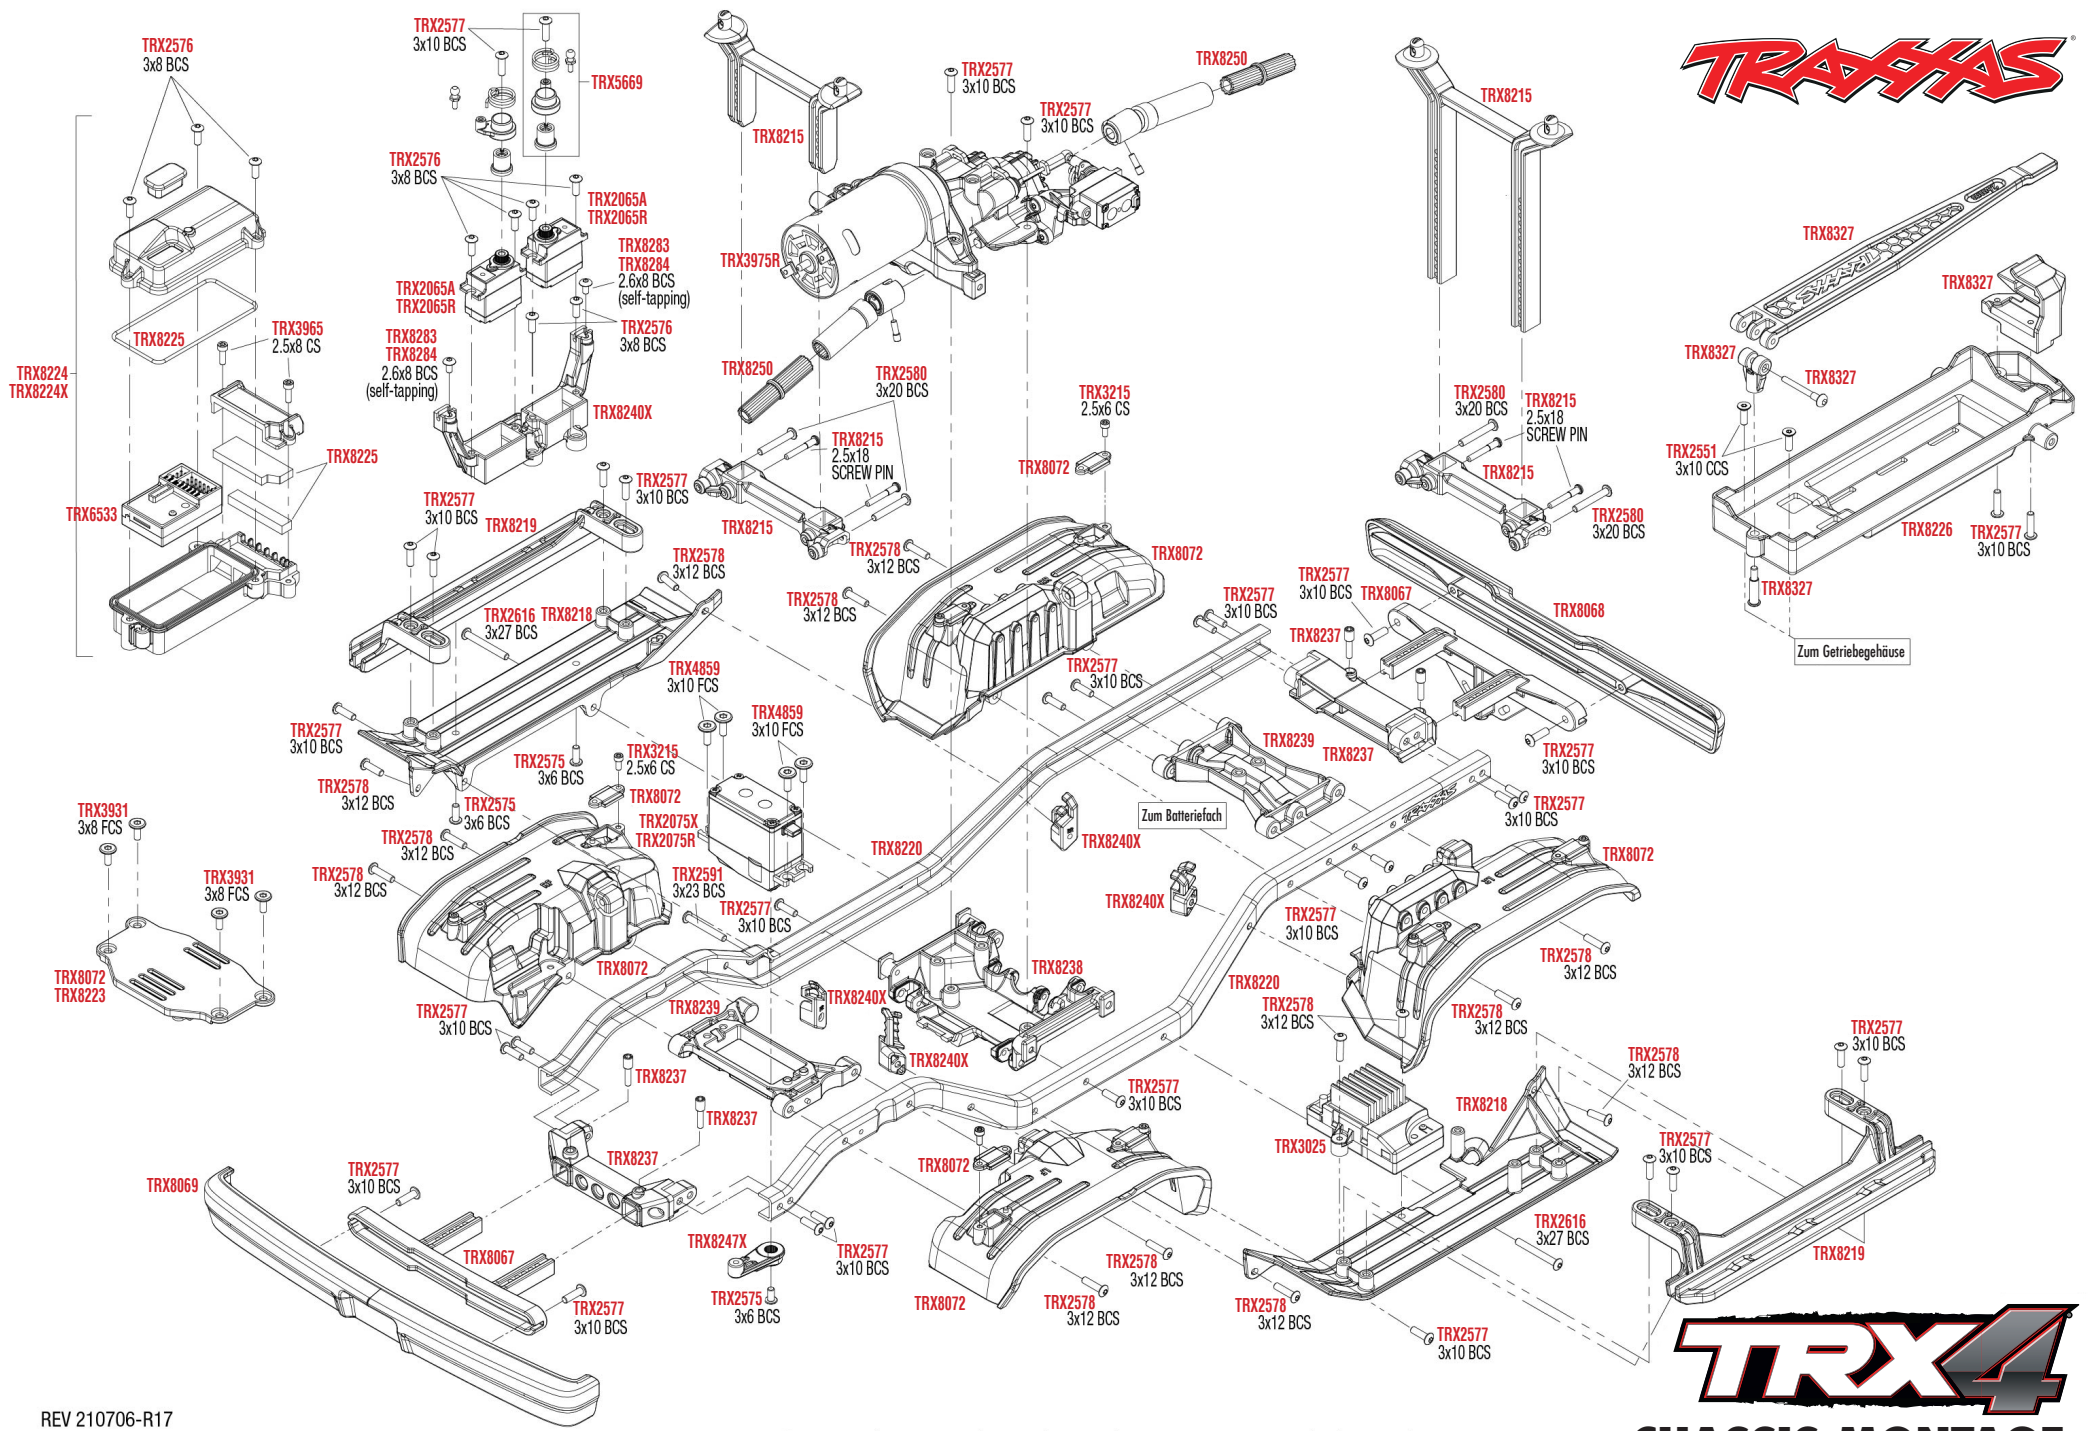

TRX4

MONTAGE VORNE

Differential Montage

See Parts List for a complete listing of optional accessories.

Specifications on this page are subject to change without notice. Every attempt has been made to ensure the accuracy of this drawing; however, Traxxas cannot be held responsible for typographical or other errors.

REV 210706-R17

REV 210706-R17
See Parts List for a complete listing of optional accessories.

Specifications on this page are subject to change without notice. Every attempt has been made to ensure the accuracy of this drawing; however, Traxxas cannot be held responsible for typographical or other errors.

Dämpfer Montage

ANTRIEB MONTAGE

Link Abmessungen

Für Standard Kugeln Ersatz verwenden Sie bitte ArtNr. TRX5349.

MODULARE MONTAGE

KAROSSERIE MONTAGE

See Parts List for a complete listing of optional accessories.

REV 210706-R17
Specifications on this page are subject to change without notice. Every attempt has been made to ensure the accuracy of this drawing; however, Traxxas cannot be held responsible for typographical or other errors.