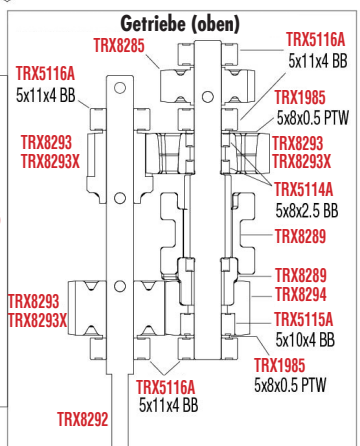

REV 210706-R17

REV 210706-R17
See Parts List for a complete listing of optional accessories.

Specifications on this page are subject to change without notice. Every attempt has been made to ensure the accuracy of this drawing; however, Traxxas cannot be held responsible for typographical or other errors.

Dämpfer Montage

ANTRIEB MONTAGE

Link Abmessungen

Für Standard Kugeln Ersatz verwenden Sie bitte ArtNr. TRX5349.

MODULARE MONTAGE

KAROSSERIE MONTAGE

See Parts List for a complete listing of optional accessories.

REV 210706-R17
Specifications on this page are subject to change without notice. Every attempt has been made to ensure the accuracy of this drawing; however, Traxxas cannot be held responsible for typographical or other errors.