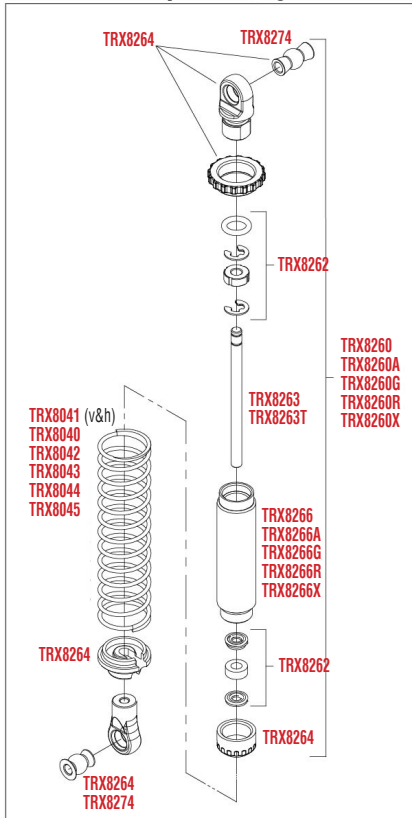

TRX4

MONTAGE VORNE

Differential Montage

See Parts List for a complete listing of optional accessories.

Specifications on this page are subject to change without notice. Every attempt has been made to ensure the accuracy of this drawing; however, Traxxas cannot be held responsible for typographical or other errors.

REV 210706-R17

REV 210706-R17
See Parts List for a complete listing of optional accessories.

Specifications on this page are subject to change without notice. Every attempt has been made to ensure the accuracy of this drawing; however, Traxxas cannot be held responsible for typographical or other errors.

Dämpfer Montage

ANTRIEB MONTAGE

Link Abmessungen

Für Standard Kugeln Ersatz verwenden Sie bitte ArtNr. TRX5349.

MODULARE MONTAGE

KAROSSERIE MONTAGE

See Parts List for a complete listing of optional accessories.

REV 210706-R17
Specifications on this page are subject to change without notice. Every attempt has been made to ensure the accuracy of this drawing; however, Traxxas cannot be held responsible for typographical or other errors.