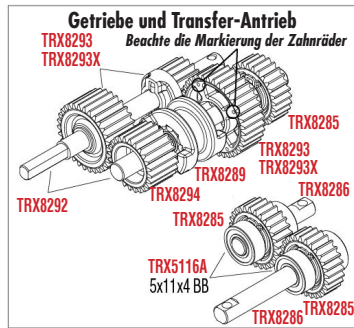

REV 210706-R17

REV 210706-R17
See Parts List for a complete listing of optional accessories.

Specifications on this page are subject to change without notice. Every attempt has been made to ensure the accuracy of this drawing; however, Traxxas cannot be held responsible for typographical or other errors.

Dämpfer Montage

ANTRIEB MONTAGE

Link Abmessungen

Für Standard Kugeln Ersatz verwenden Sie bitte ArtNr. TRX5349.

MODULARE MONTAGE

KAROSSERIE MONTAGE

See Parts List for a complete listing of optional accessories.