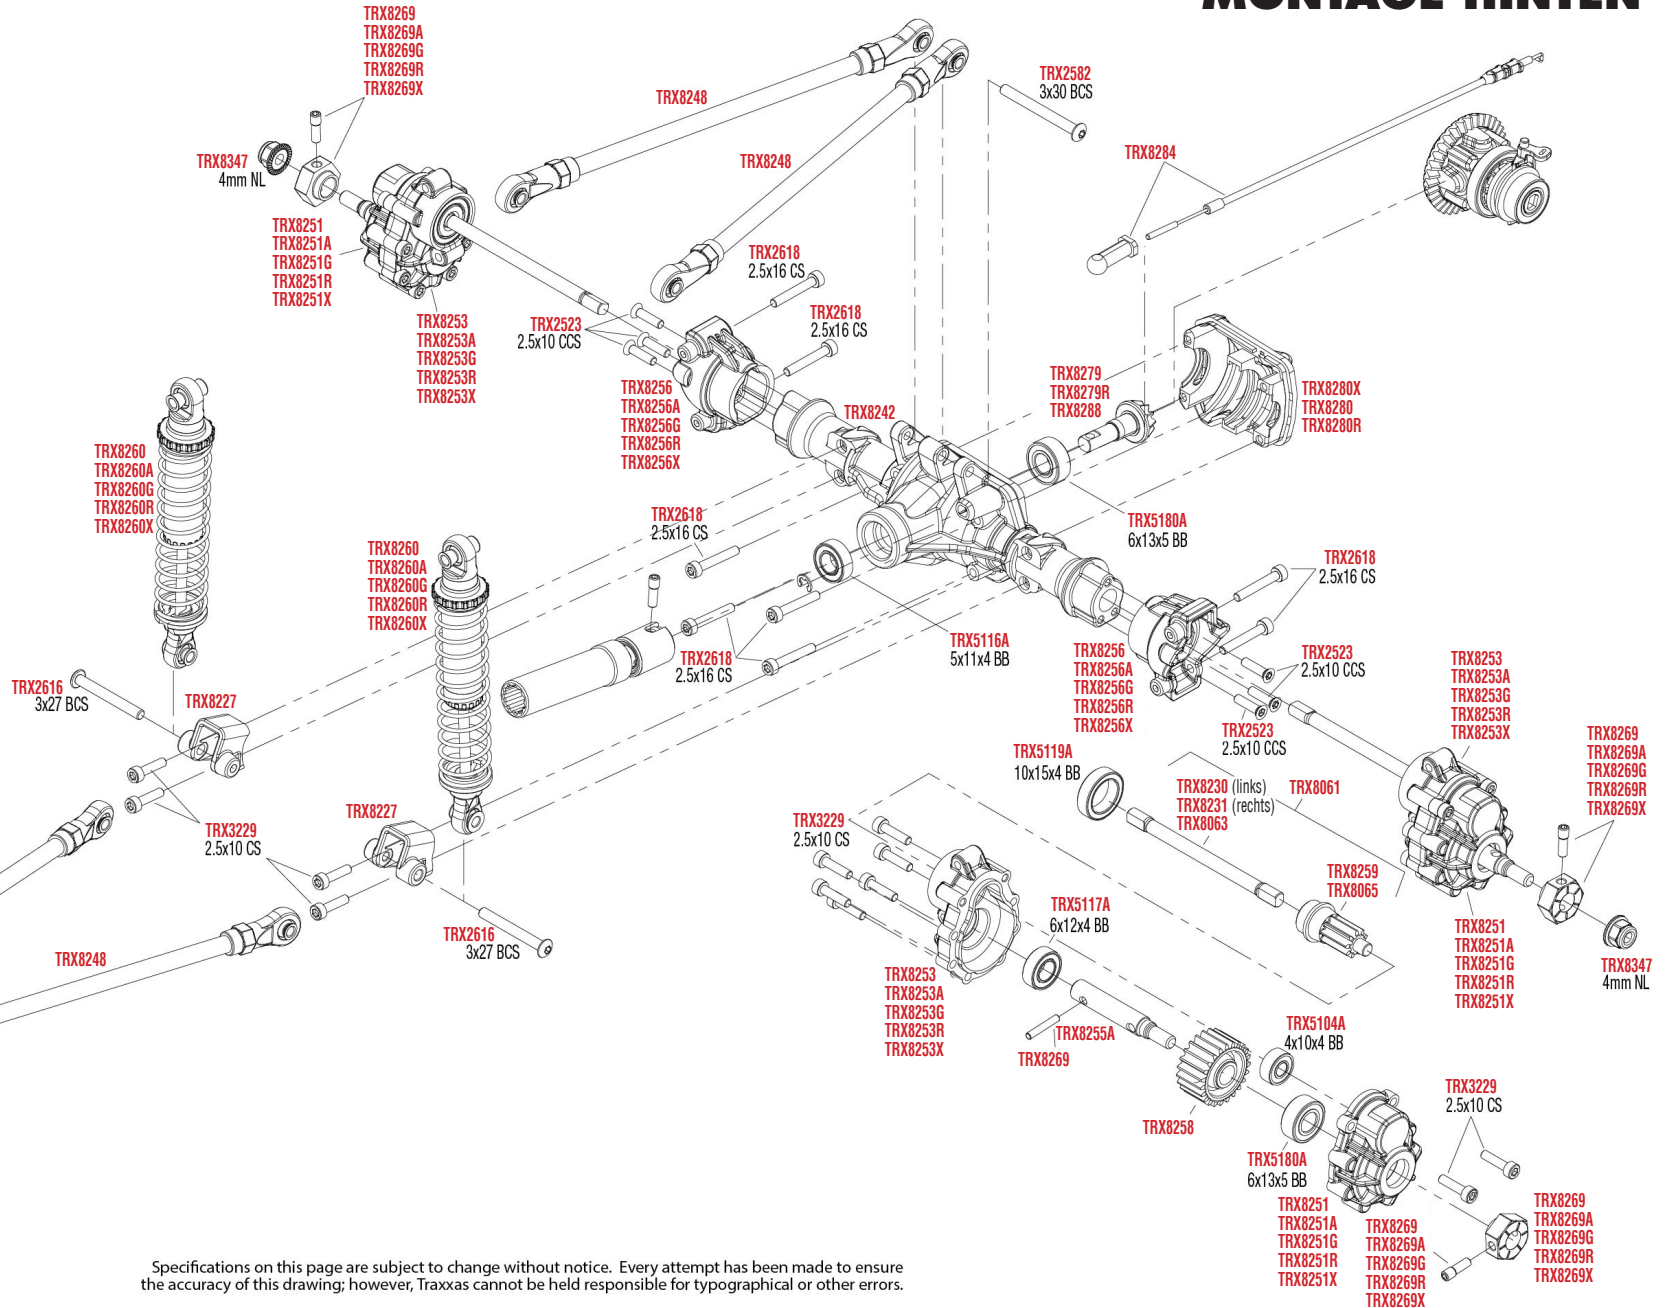

TRX4

MONTAGE VORNE

Differential Montage

See Parts List for a complete listing of optional accessories.

Specifications on this page are subject to change without notice. Every attempt has been made to ensure the accuracy of this drawing; however, Traxxas cannot be held responsible for typographical or other errors.

REV 210706-R17

REV 210706-R17
See Parts List for a complete listing of optional accessories.

Specifications on this page are subject to change without notice. Every attempt has been made to ensure the accuracy of this drawing; however, Traxxas cannot be held responsible for typographical or other errors.

Dämpfer Montage

ANTRIEB MONTAGE

Link Abmessungen

Für Standard Kugeln Ersatz verwenden Sie bitte ArtNr. TRX5349.

MODULARE MONTAGE

KAROSSERIE MONTAGE

See Parts List for a complete listing of optional accessories.

REV 210706-R17
Specifications on this page are subject to change without notice. Every attempt has been made to ensure the accuracy of this drawing; however, Traxxas cannot be held responsible for typographical or other errors.