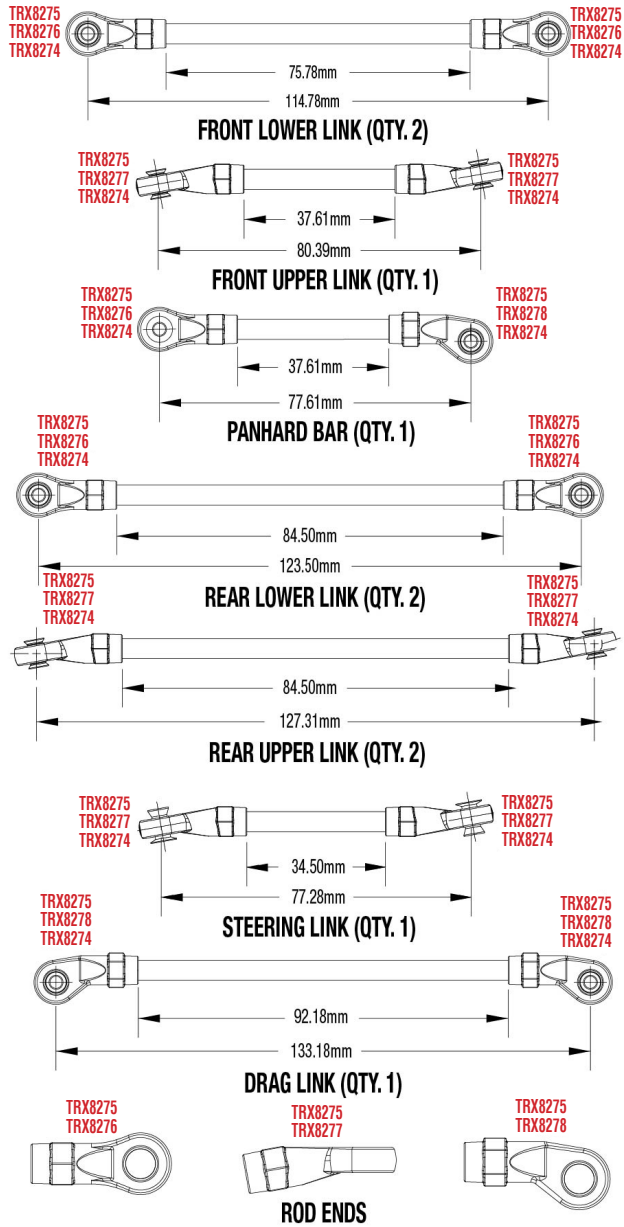

TRX4

MONTAGE VORNE

Differential Montage

See Parts List for a complete listing of optional accessories.

Specifications on this page are subject to change without notice. Every attempt has been made to ensure the accuracy of this drawing; however, Traxxas cannot be held responsible for typographical or other errors.

REV 210706-R17

REV 210706-R17
See Parts List for a complete listing of optional accessories.

Specifications on this page are subject to change without notice. Every attempt has been made to ensure the accuracy of this drawing; however, Traxxas cannot be held responsible for typographical or other errors.

Dämpfer Montage

ANTRIEB MONTAGE

Link Abmessungen

Für Standard Kugeln Ersatz verwenden Sie bitte ArtNr. TRX5349.

MODULARE MONTAGE

KAROSSERIE MONTAGE

See Parts List for a complete listing of optional accessories.

REV 210706-R17
Specifications on this page are subject to change without notice. Every attempt has been made to ensure the accuracy of this drawing; however, Traxxas cannot be held responsible for typographical or other errors.