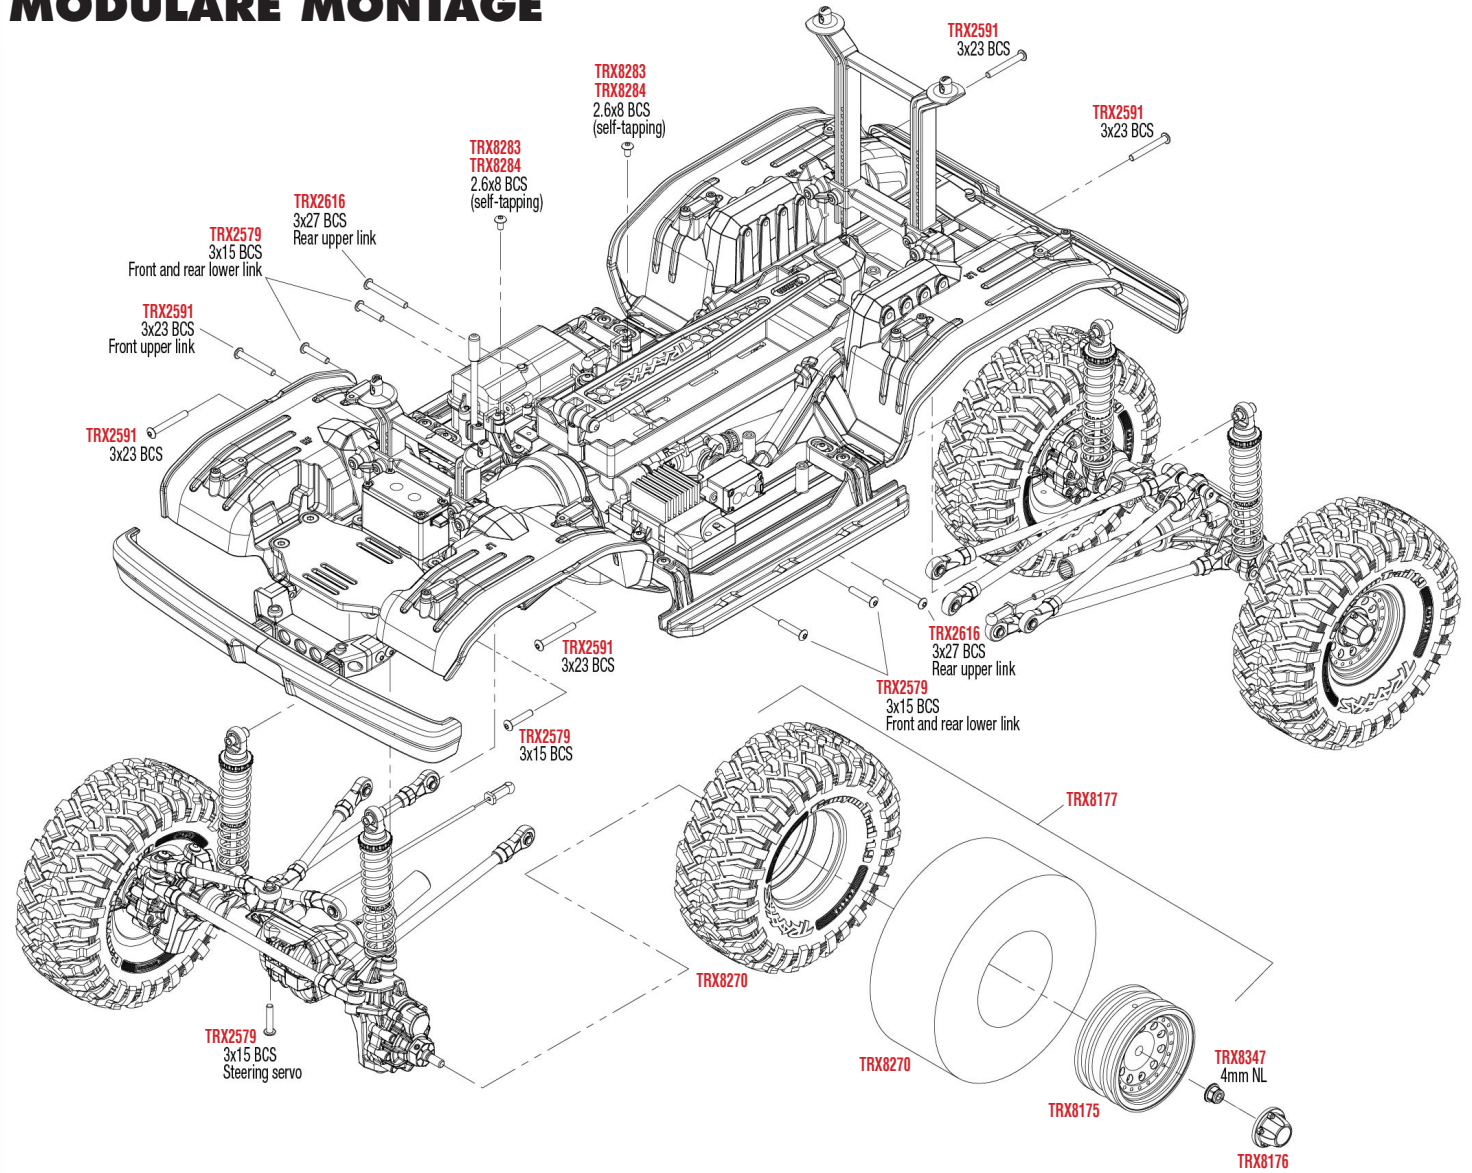

TRX4

MONTAGE VORNE

Differential Montage

See Parts List for a complete listing of optional accessories.

Specifications on this page are subject to change without notice. Every attempt has been made to ensure the accuracy of this drawing; however, Traxxas cannot be held responsible for typographical or other errors.

Dämpfer Montage

ANTRIEB MONTAGE

Link Abmessungen

Für Standard Kugeln Ersatz verwenden Sie bitte ArtNr. TRX5349.

MODULARE MONTAGE

KAROSSERIE MONTAGE

See Parts List for a complete listing of optional accessories.