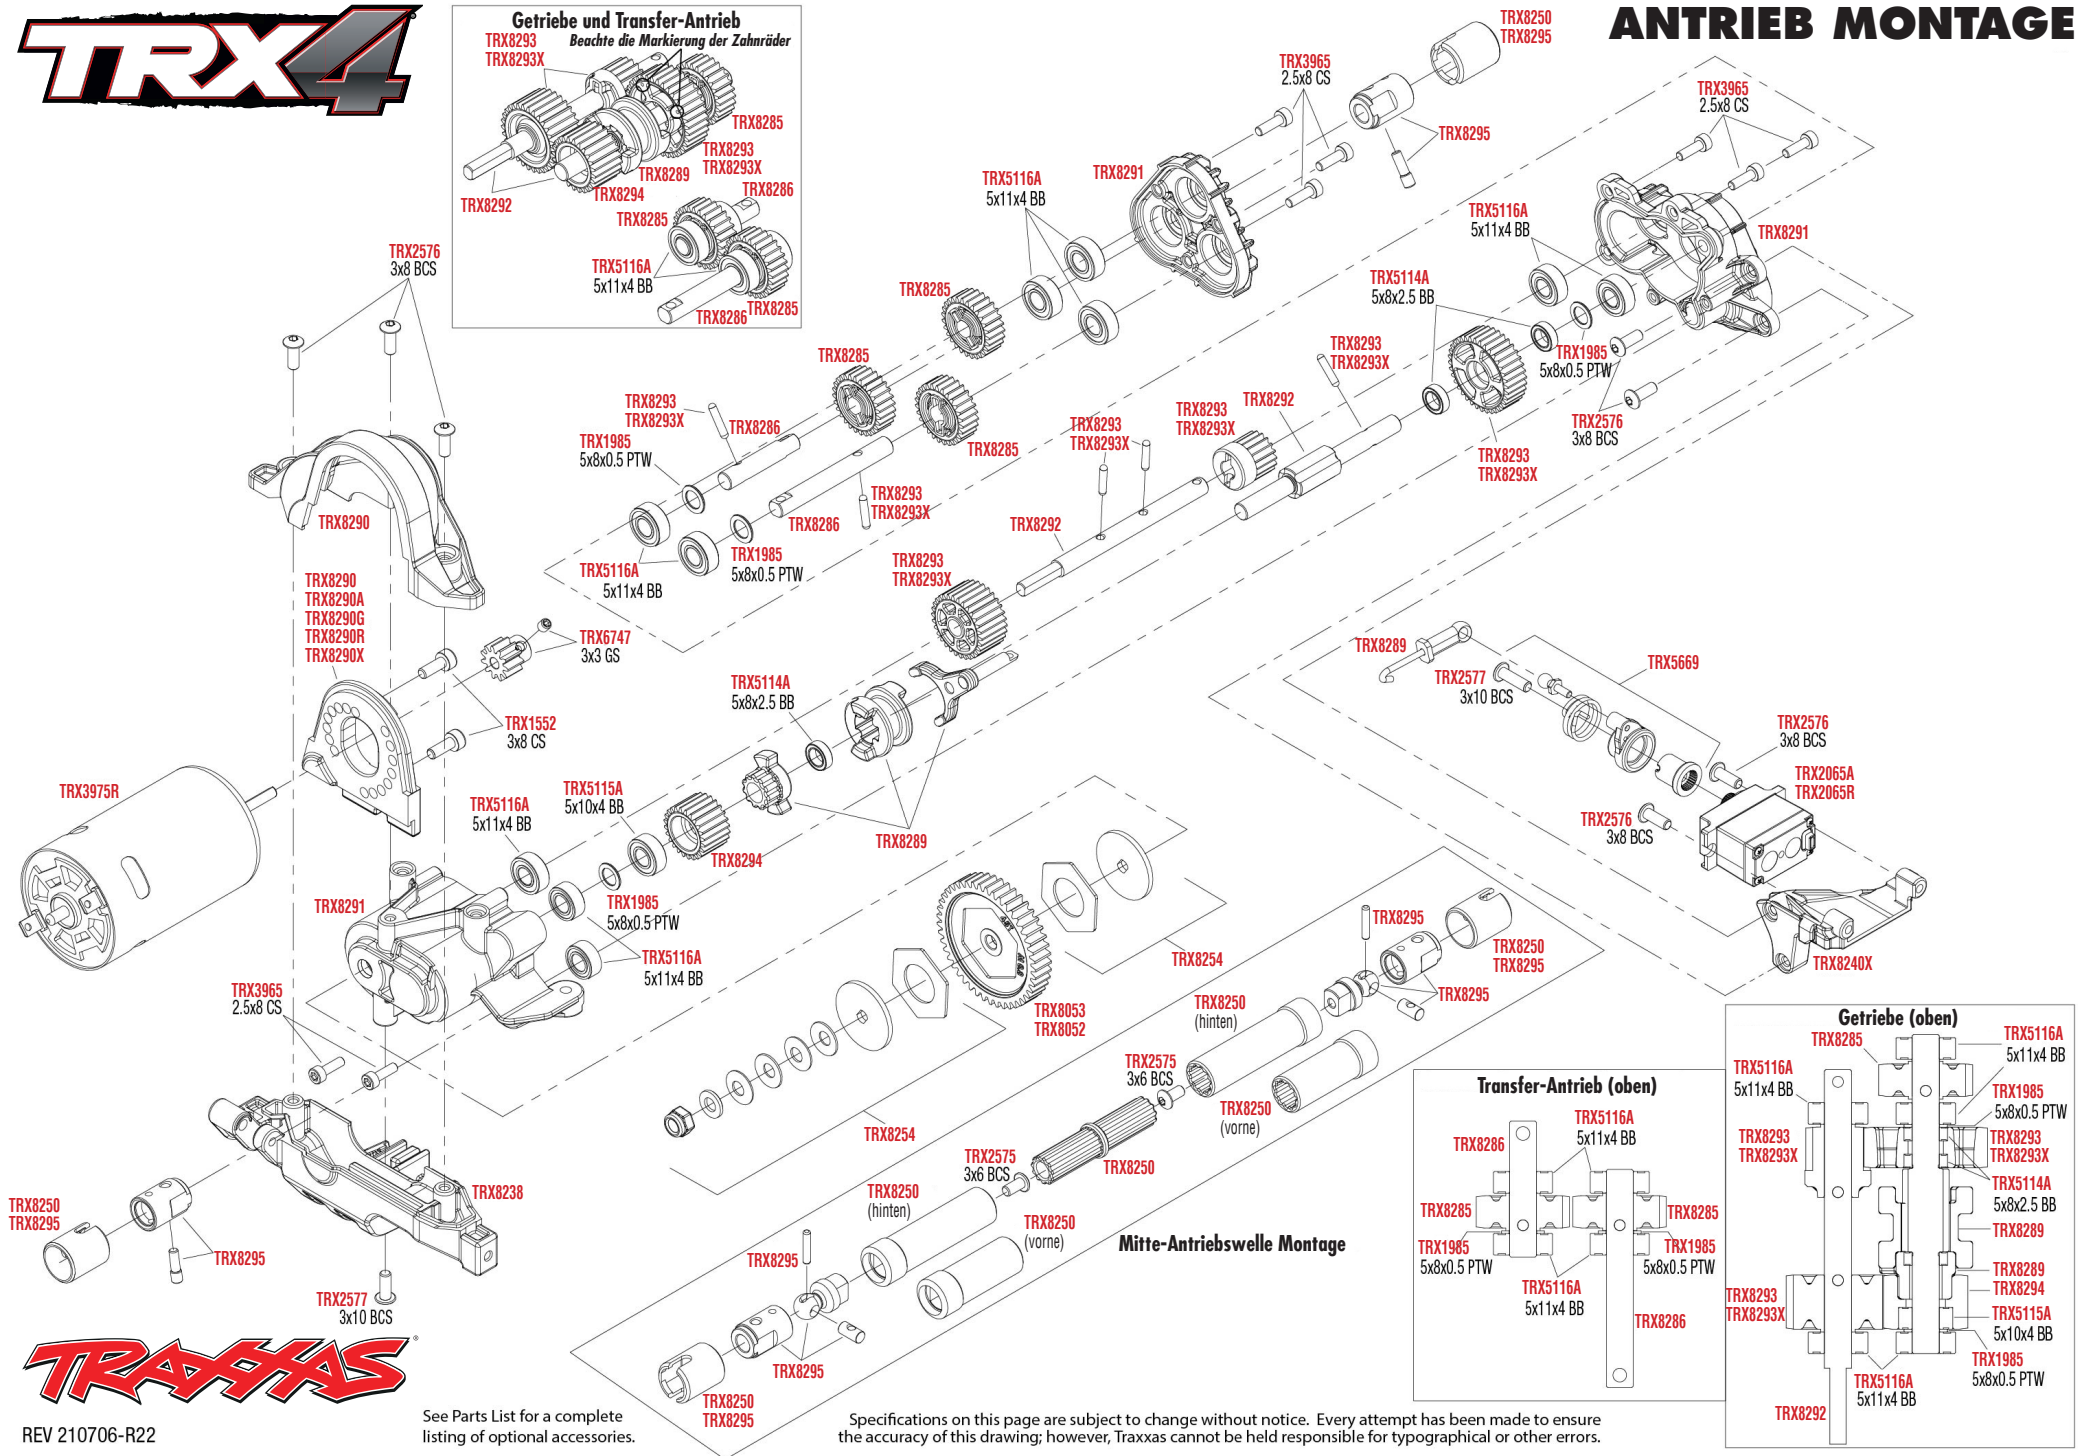

TRX4

MONTAGE VORNE

Differential Montage

See Parts List for a complete listing of optional accessories.

Specifications on this page are subject to change without notice. Every attempt has been made to ensure the accuracy of this drawing; however, Traxxas cannot be held responsible for typographical or other errors.

REV 210706-R17

REV 210706-R17
See Parts List for a complete listing of optional accessories.

Specifications on this page are subject to change without notice. Every attempt has been made to ensure the accuracy of this drawing; however, Traxxas cannot be held responsible for typographical or other errors.

Dämpfer Montage

ANTRIEB MONTAGE

Link Abmessungen

Für Standard Kugeln Ersatz verwenden Sie bitte ArtNr. TRX5349.

MODULARE MONTAGE

KAROSSERIE MONTAGE

See Parts List for a complete listing of optional accessories.