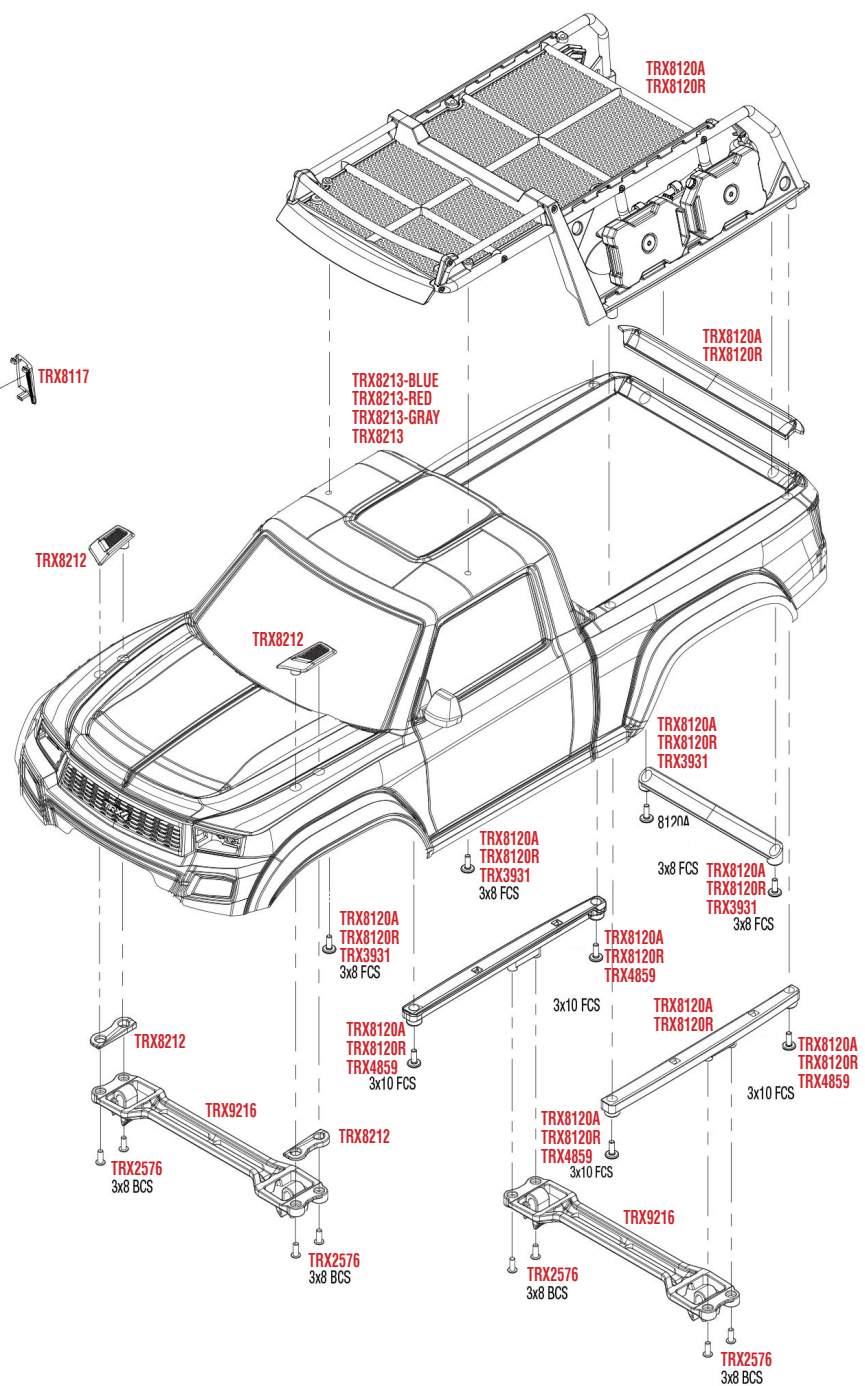

REV 230223-R00

Link Abmessungen

Für Standard Kugeln Ersatz verwenden Sie bitte ArtNr. TRX5349.

MODULARE MONTAGE

See Parts List for a complete listing of optional accessories.

REV 230223-R00
 Specifications on this page are subject to change without notice. Every attempt has been made to ensure the accuracy of this drawing; however, Traxxas cannot be held responsible for typographical or other errors.

TRX4

KAROSSERIE MONTAGE

See Parts List for a complete listing of optional accessories.

Specifications on this page are subject to change without notice. Every attempt has been made to ensure the accuracy of this drawing; however, Traxxas cannot be held responsible for typographical or other errors.