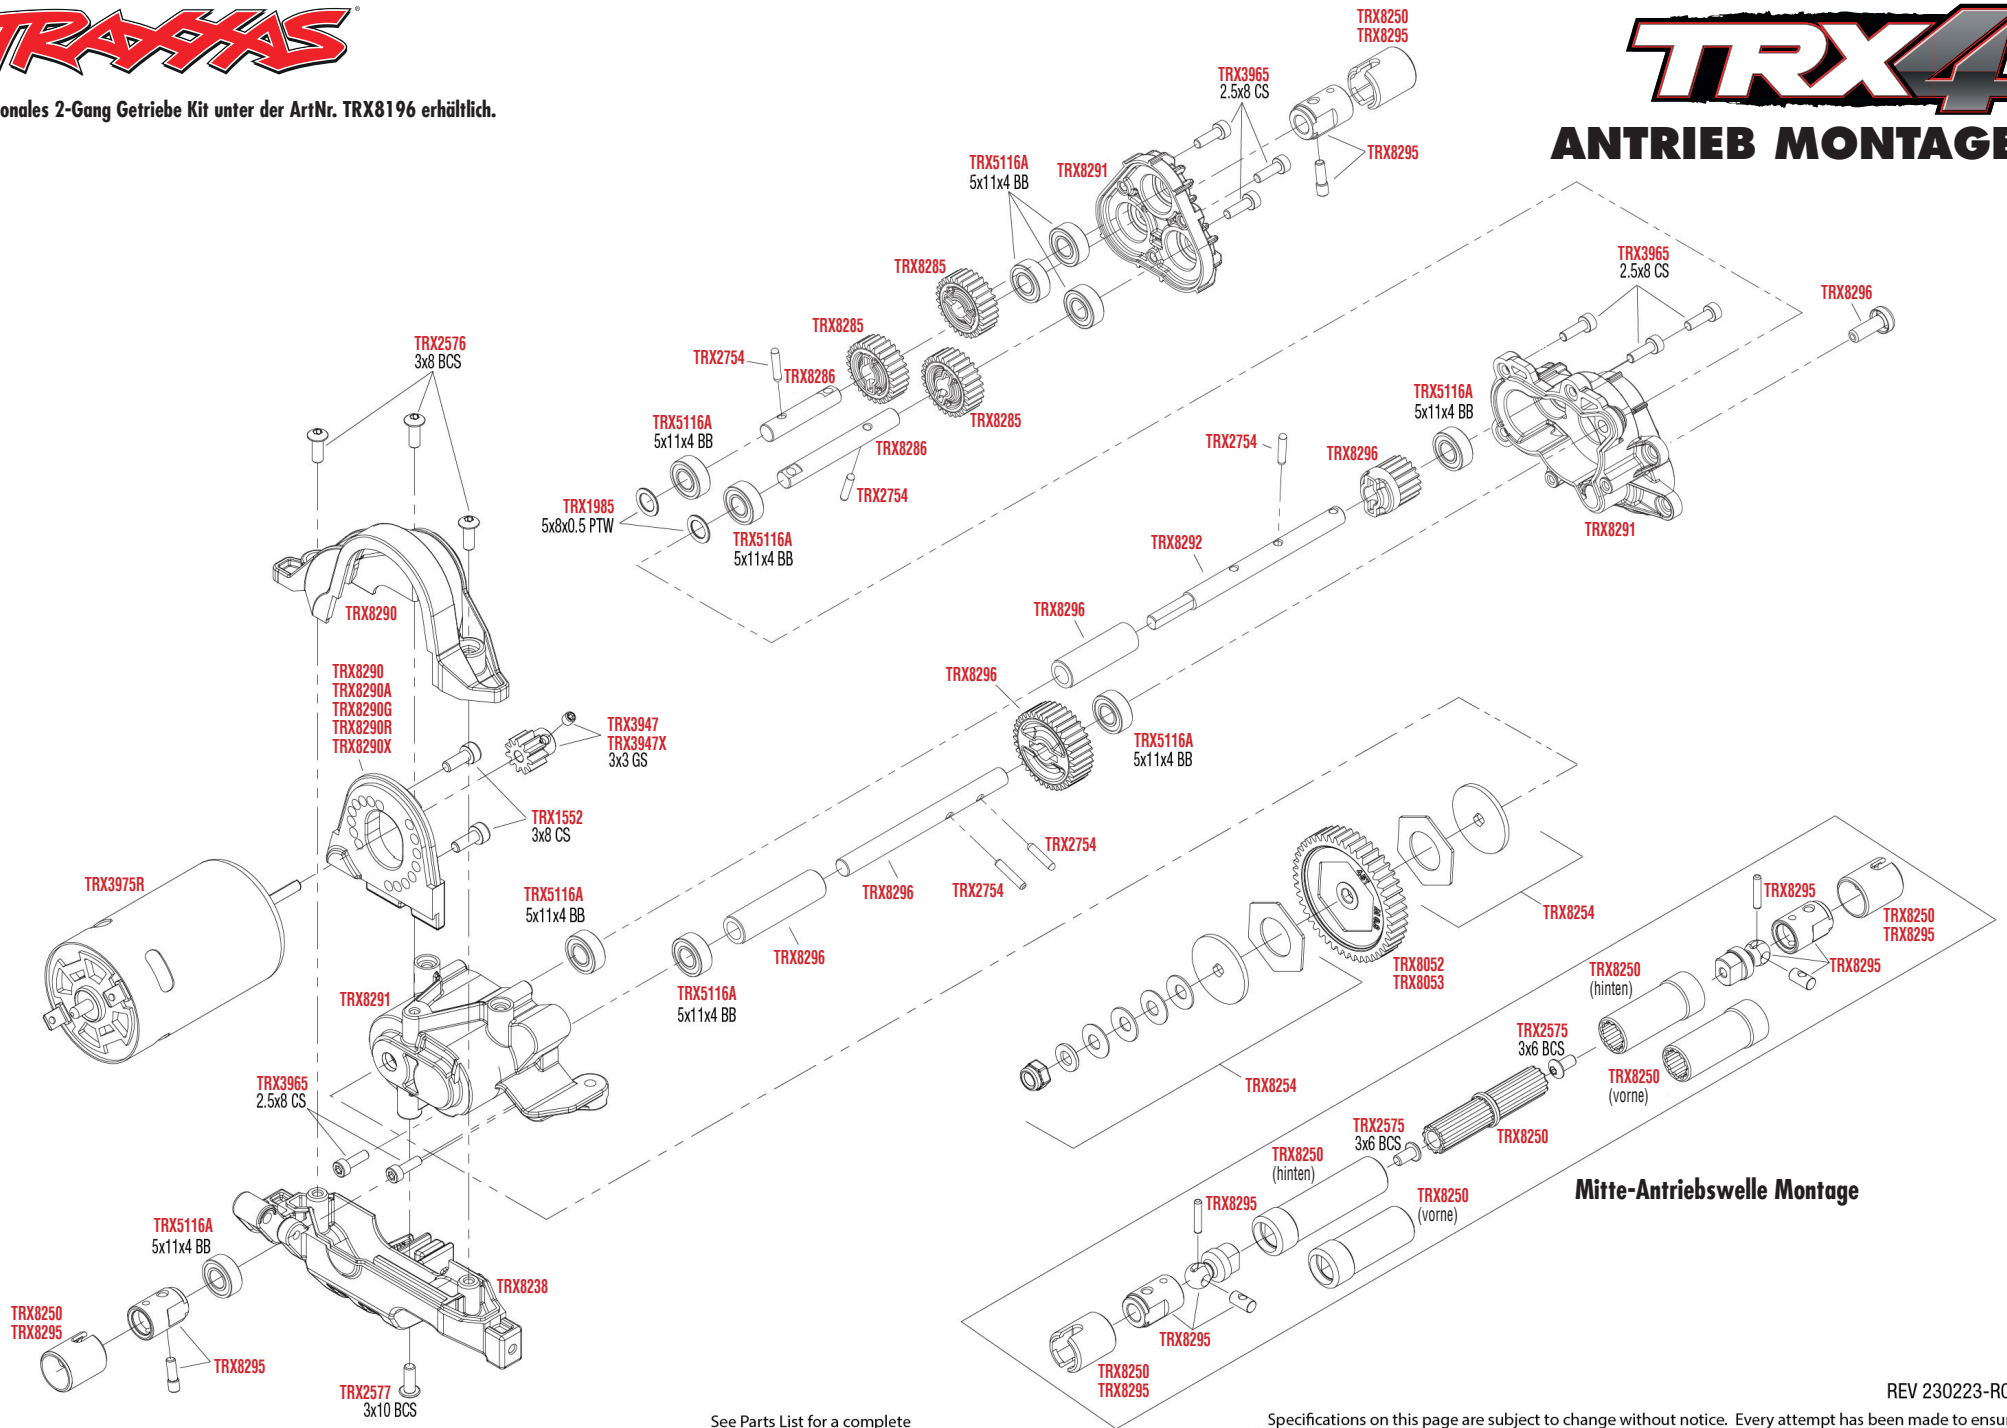

TRX4

MONTAGE VORNE

See Parts List for a complete listing of optional accessories.

Specifications on this page are subject to change without notice. Every attempt has been made to ensure the accuracy of this drawing; however, Traxxas cannot be held responsible for typographical or other errors.

REV 230223-R00

Dämpfer Montage

Optionales 2-Gang Getriebe Kit unter der ArtNr. TRX8196 erhältlich.

TRX4

ANTRIEB MONTAGE

Mitte-Antriebswelle Montage

See Parts List for a complete listing of optional accessories.

REV 230223-R00

Link Abmessungen

Für Standard Kugeln Ersatz verwenden Sie bitte ArtNr. TRX5349.

MODULARE MONTAGE

See Parts List for a complete listing of optional accessories.

REV 230223-R00
 Specifications on this page are subject to change without notice. Every attempt has been made to ensure the accuracy of this drawing; however, Traxxas cannot be held responsible for typographical or other errors.