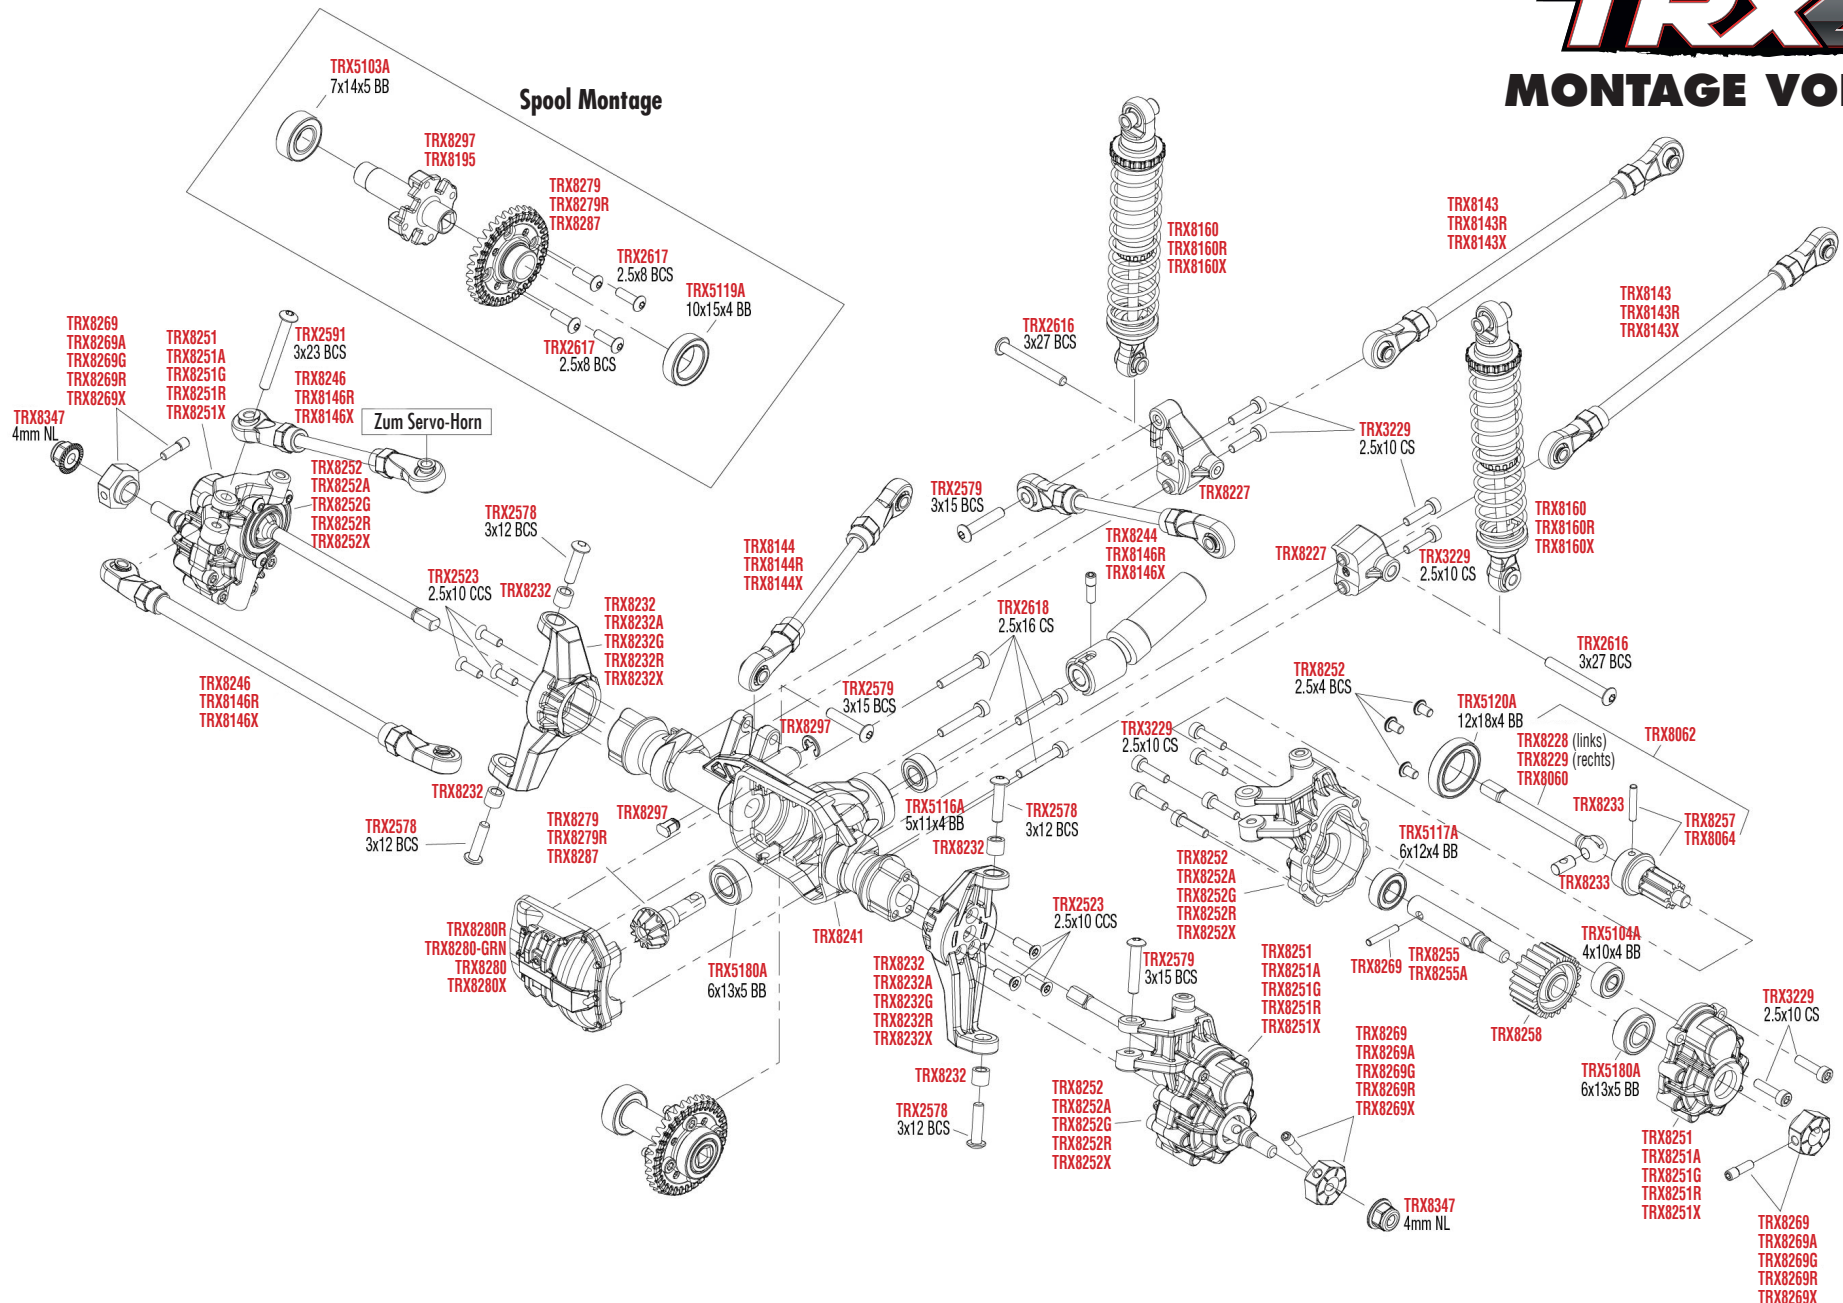

TRX4

MONTAGE VORNE

See Parts List for a complete listing of optional accessories.

Specifications on this page are subject to change without notice. Every attempt has been made to ensure the accuracy of this drawing; however, Traxxas cannot be held responsible for typographical or other errors.

REV 230223-R00

Dämpfer Montage

Optionales 2-Gang Getriebe Kit unter der ArtNr. TRX8196 erhältlich.

TRX4

ANTRIEB MONTAGE

Mitte-Antriebswelle Montage

See Parts List for a complete listing of optional accessories.

REV 230223-R00

Link Abmessungen

Für Standard Kugeln Ersatz verwenden Sie bitte ArtNr. TRX5349.

MODULARE MONTAGE

See Parts List for a complete listing of optional accessories.

REV 230223-R00
 Specifications on this page are subject to change without notice. Every attempt has been made to ensure the accuracy of this drawing; however, Traxxas cannot be held responsible for typographical or other errors.

REV 230223-R00