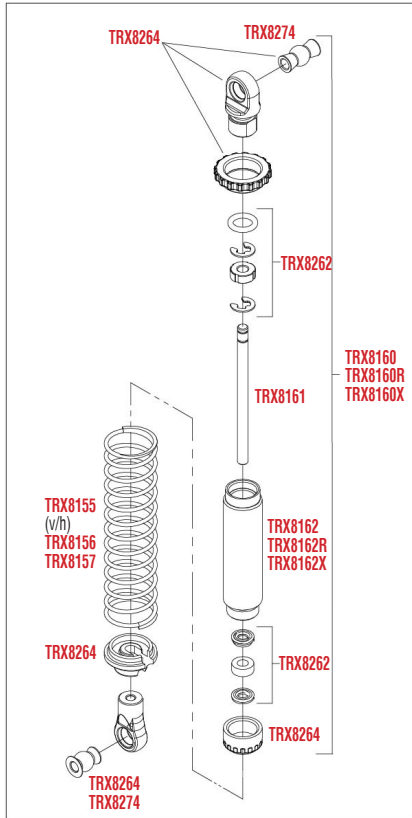

TRX4

MONTAGE VORNE

See Parts List for a complete listing of optional accessories.

Specifications on this page are subject to change without notice. Every attempt has been made to ensure the accuracy of this drawing; however, Traxxas cannot be held responsible for typographical or other errors.

REV 230223-R00

Dämpfer Montage

Optionales 2-Gang Getriebe Kit unter der ArtNr. TRX8196 erhältlich.

TRX4

ANTRIEB MONTAGE

Mitte-Antriebswelle Montage

See Parts List for a complete listing of optional accessories.

REV 230223-R00

Link Abmessungen

Für Standard Kugeln Ersatz verwenden Sie bitte ArtNr. TRX5349.

MODULARE MONTAGE

See Parts List for a complete listing of optional accessories.

REV 230223-R00
 Specifications on this page are subject to change without notice. Every attempt has been made to ensure the accuracy of this drawing; however, Traxxas cannot be held responsible for typographical or other errors.

REV 230223-R00