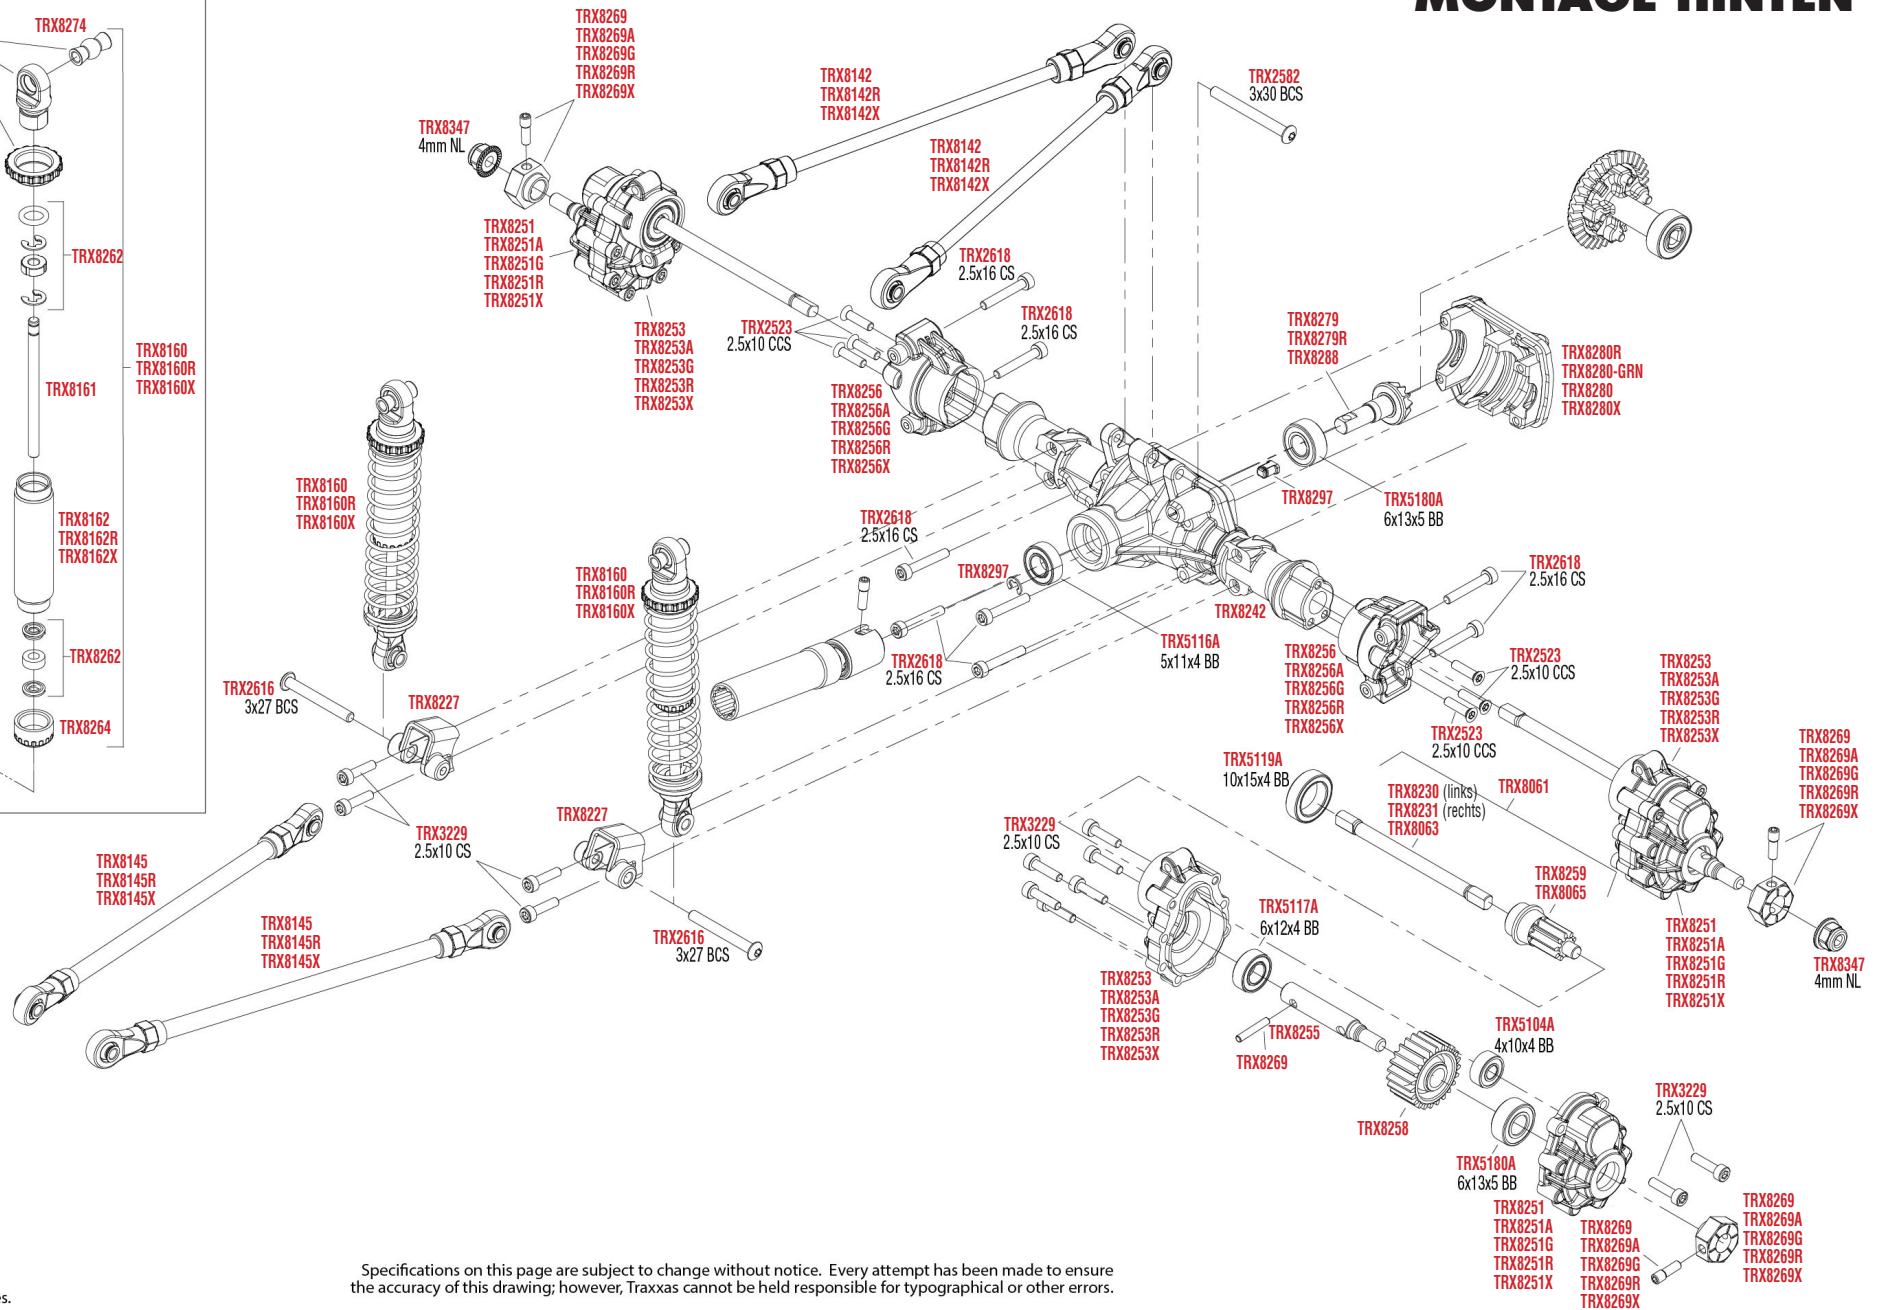

TRX4

MONTAGE VORNE

See Parts List for a complete listing of optional accessories.

Specifications on this page are subject to change without notice. Every attempt has been made to ensure the accuracy of this drawing; however, Traxxas cannot be held responsible for typographical or other errors.

REV 230223-R00

Dämpfer Montage

Optionales 2-Gang Getriebe Kit unter der ArtNr. TRX8196 erhältlich.

TRX4

ANTRIEB MONTAGE

Mitte-Antriebswelle Montage

See Parts List for a complete listing of optional accessories.

REV 230223-R00

Link Abmessungen

Für Standard Kugeln Ersatz verwenden Sie bitte ArtNr. TRX5349.

MODULARE MONTAGE

See Parts List for a complete listing of optional accessories.

REV 230223-R00
 Specifications on this page are subject to change without notice. Every attempt has been made to ensure the accuracy of this drawing; however, Traxxas cannot be held responsible for typographical or other errors.

REV 230223-R00