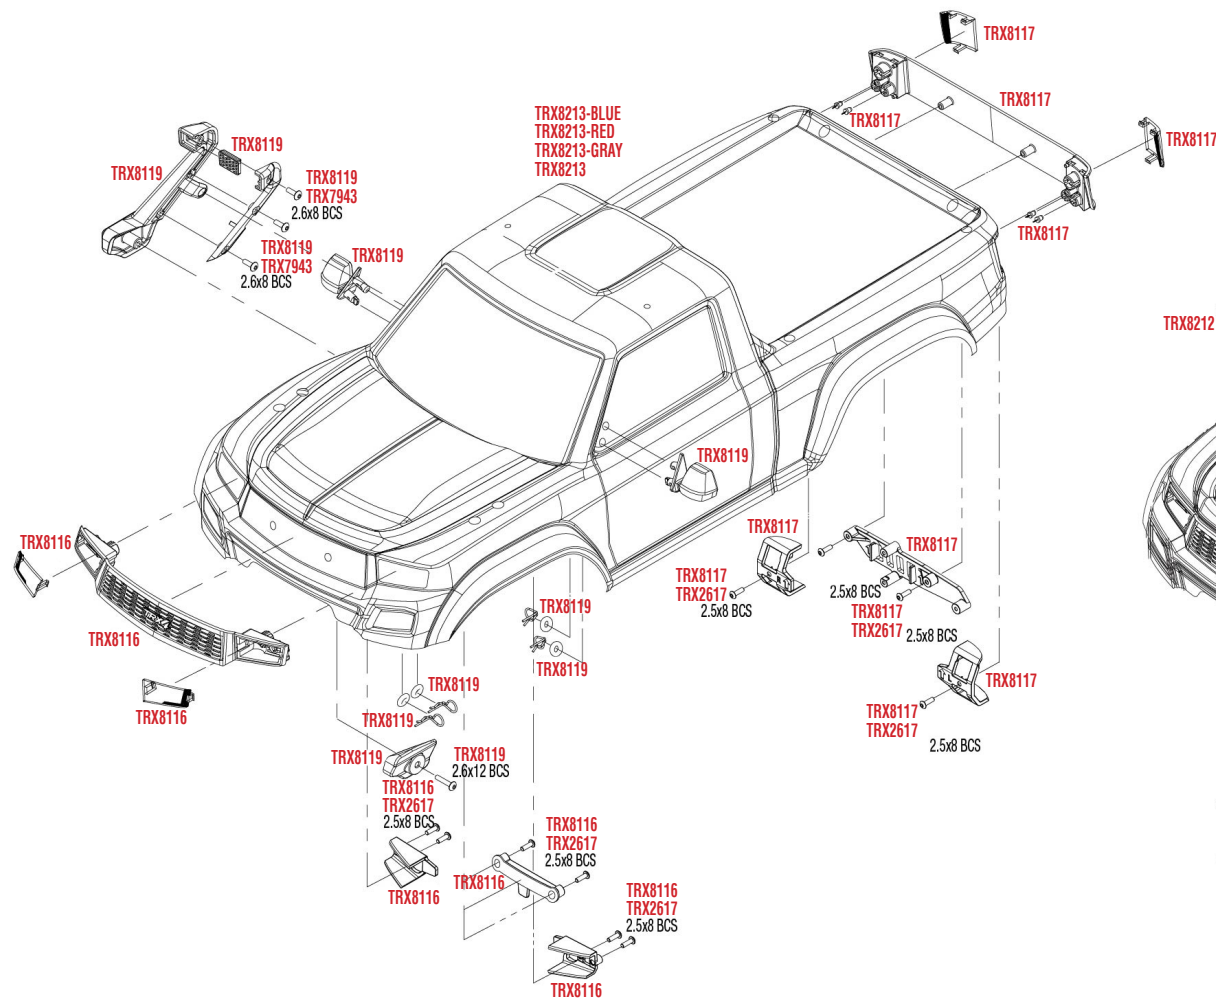

TRX4

KAROSSERIE MONTAGE

See Parts List for a complete listing of optional accessories.

Specifications on this page are subject to change without notice. Every attempt has been made to ensure the accuracy of this drawing; however, Traxxas cannot be held responsible for typographical or other errors.