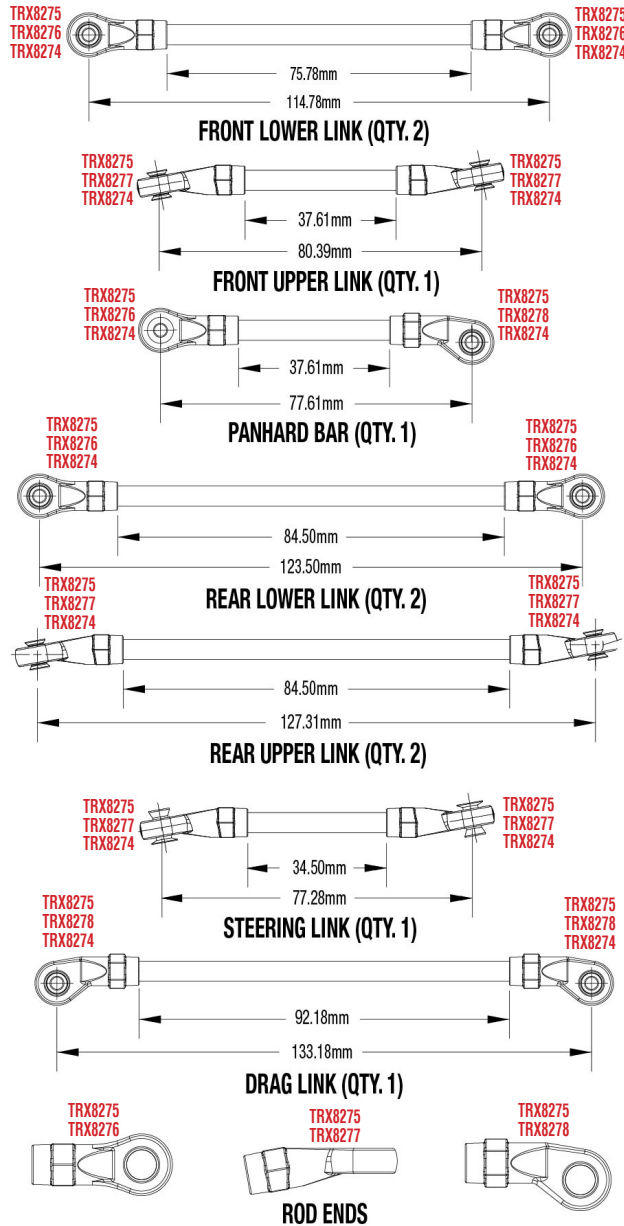

TRX4

MONTAGE VORNE

See Parts List for a complete listing of optional accessories.

Specifications on this page are subject to change without notice. Every attempt has been made to ensure the accuracy of this drawing; however, Traxxas cannot be held responsible for typographical or other errors.

REV 230223-R00

Dämpfer Montage

Optionales 2-Gang Getriebe Kit unter der ArtNr. TRX8196 erhältlich.

TRX4

ANTRIEB MONTAGE

Mitte-Antriebswelle Montage

See Parts List for a complete listing of optional accessories.

REV 230223-R00

Link Abmessungen

Für Standard Kugeln Ersatz verwenden Sie bitte ArtNr. TRX5349.

MODULARE MONTAGE

See Parts List for a complete listing of optional accessories.

REV 230223-R00
 Specifications on this page are subject to change without notice. Every attempt has been made to ensure the accuracy of this drawing; however, Traxxas cannot be held responsible for typographical or other errors.

TRX4

KAROSSERIE MONTAGE

See Parts List for a complete listing of optional accessories.

Specifications on this page are subject to change without notice. Every attempt has been made to ensure the accuracy of this drawing; however, Traxxas cannot be held responsible for typographical or other errors.