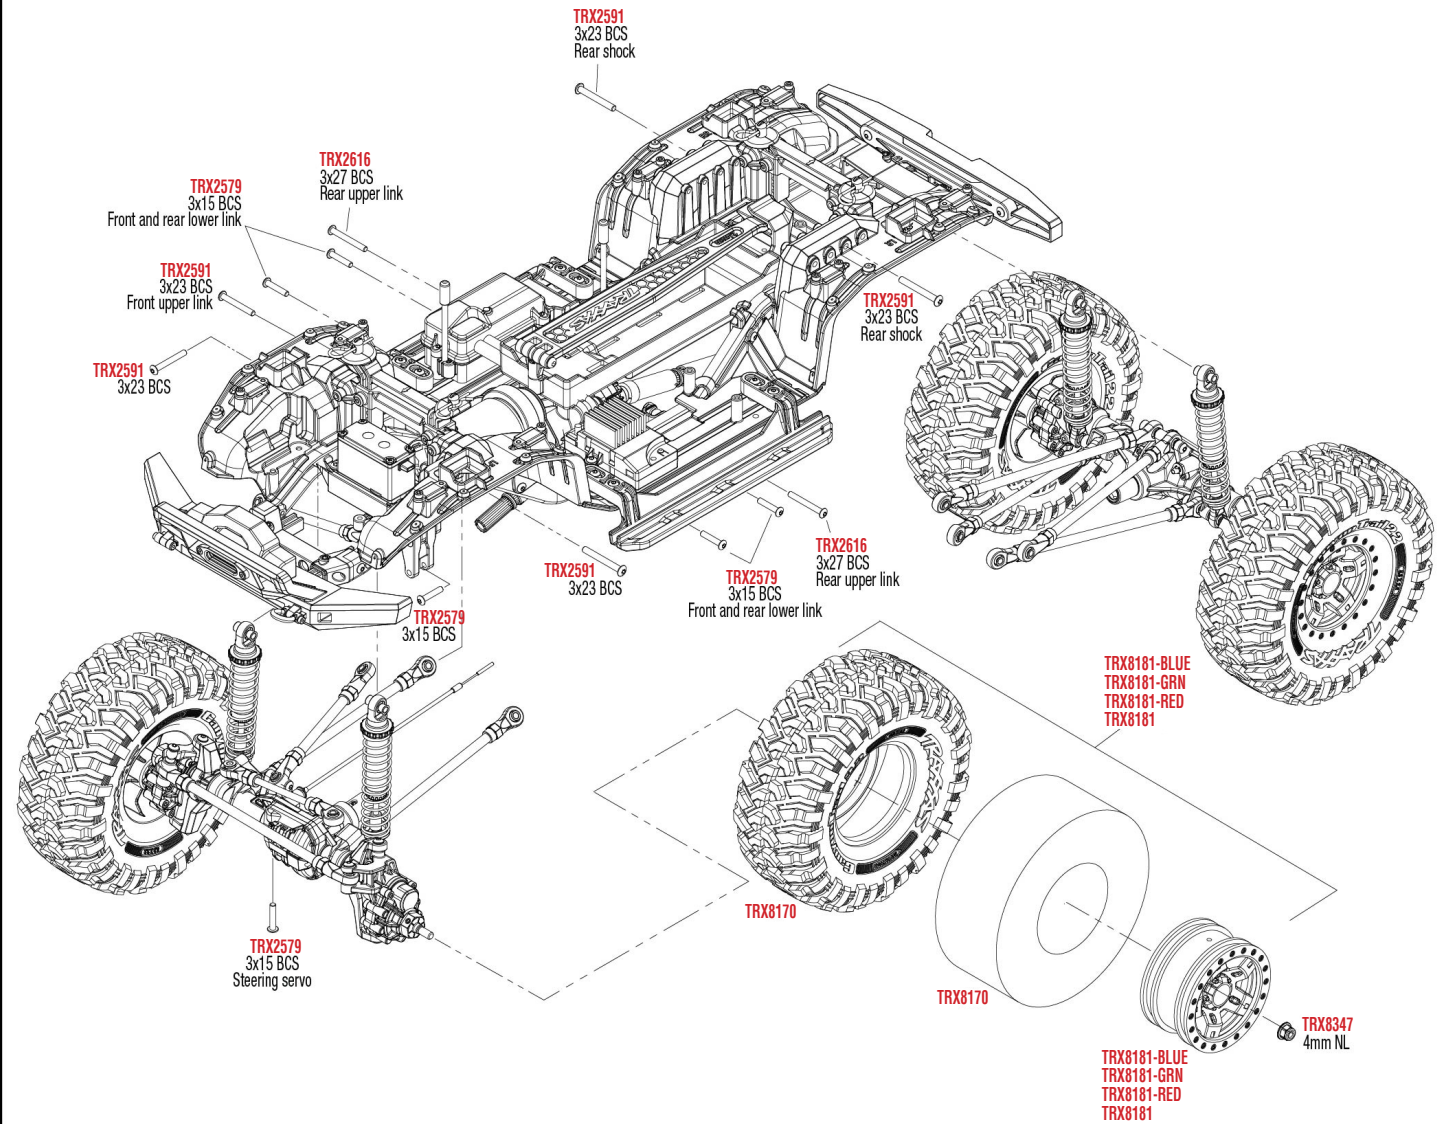

REV 230223-R00

Dämpfer Montage

Optionales 2-Gang Getriebe Kit unter der ArtNr. TRX8196 erhältlich.

TRX4

ANTRIEB MONTAGE

Mitte-Antriebswelle Montage

See Parts List for a complete listing of optional accessories.

REV 230223-R00

Link Abmessungen

Für Standard Kugeln Ersatz verwenden Sie bitte ArtNr. TRX5349.

MODULARE MONTAGE

See Parts List for a complete listing of optional accessories.

REV 230223-R00
 Specifications on this page are subject to change without notice. Every attempt has been made to ensure the accuracy of this drawing; however, Traxxas cannot be held responsible for typographical or other errors.