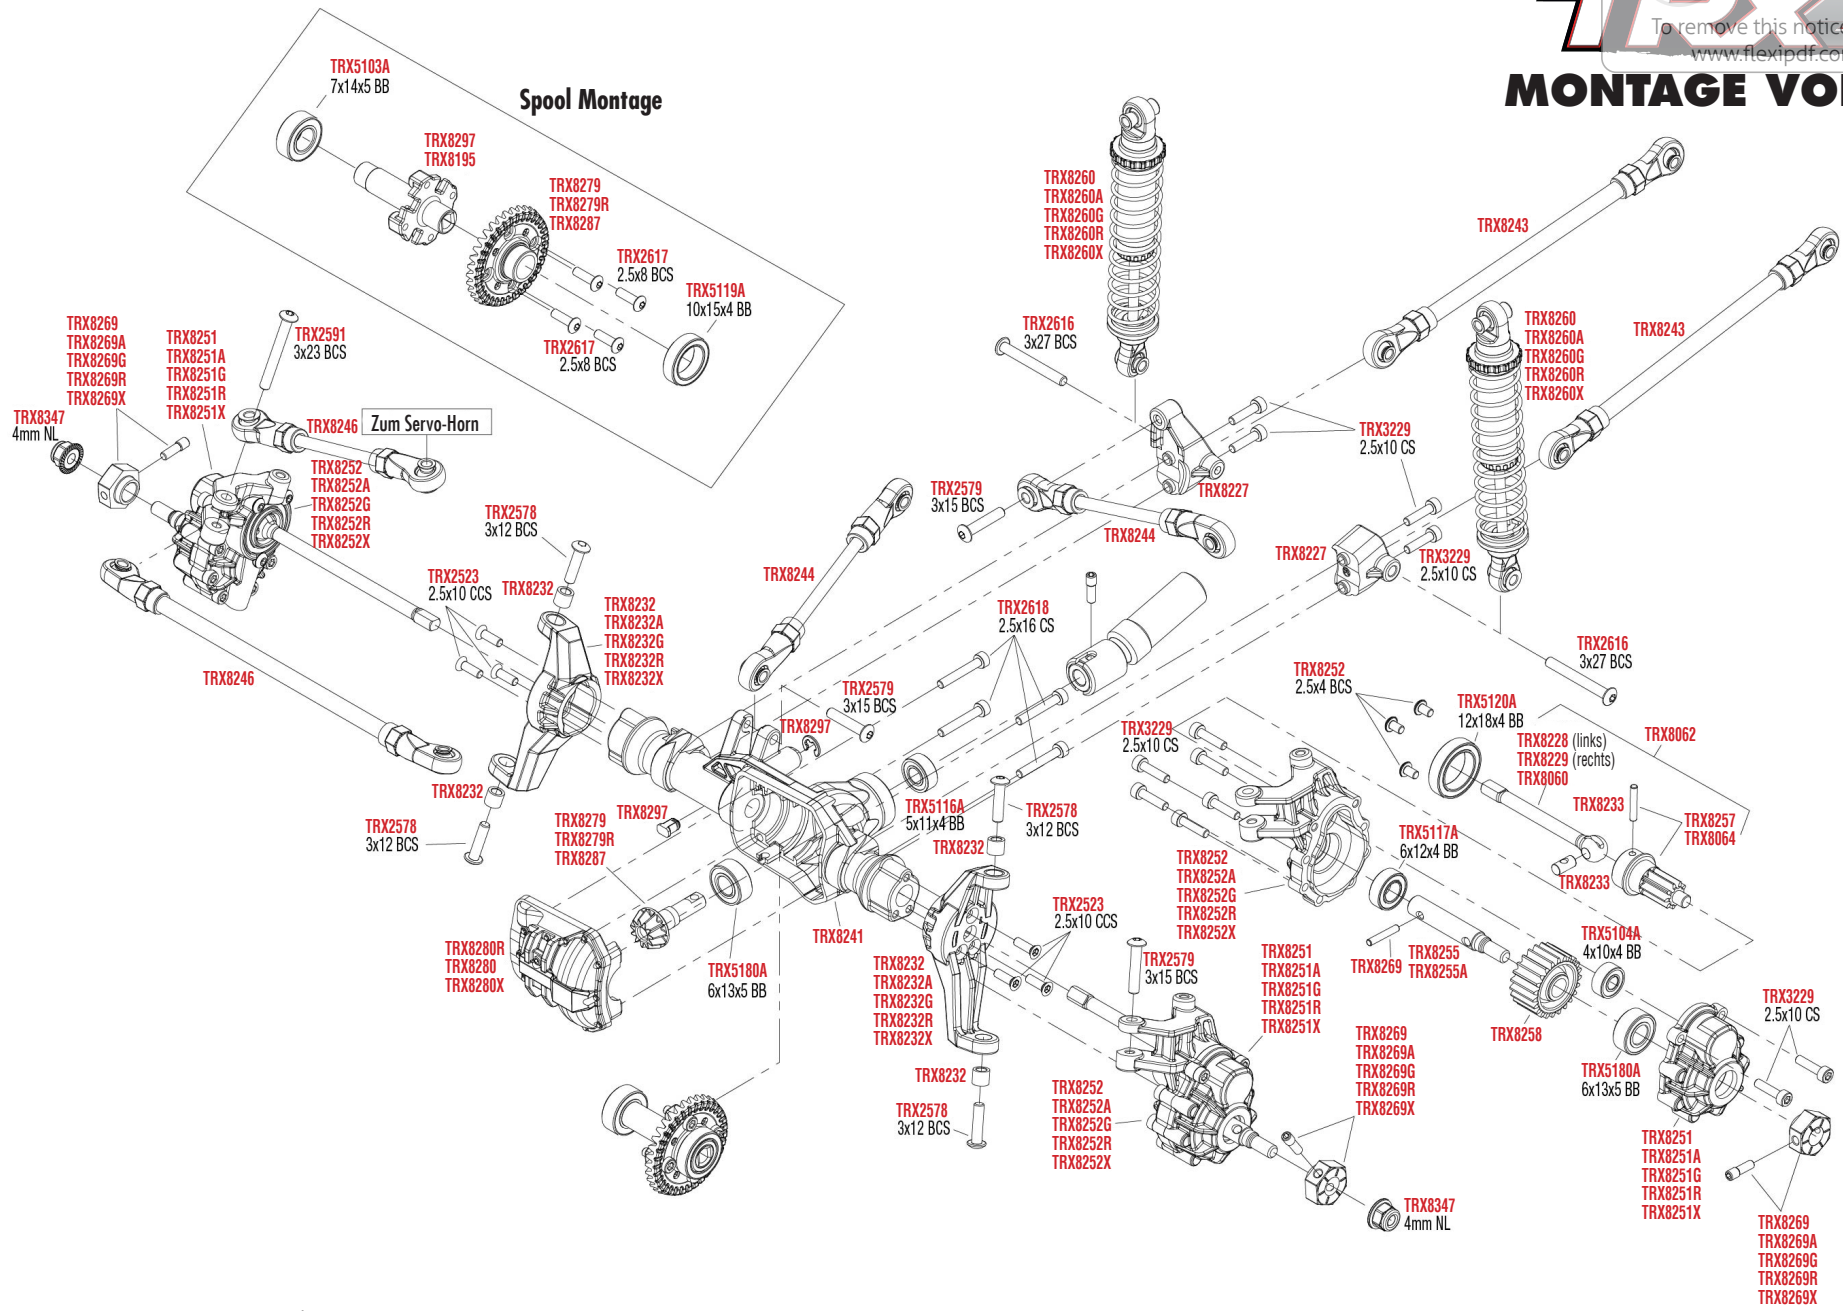

MONTAGE VORNE

See Parts List for a complete listing of optional accessories.

Specifications on this page are subject to change without notice. Every attempt has been made to ensure the accuracy of this drawing; however, Traxxas cannot be held responsible for typographical or other errors.

REV 201020-R13

Link Abmessungen

Für Standard Kugeln Ersatz verwenden Sie bitte ArtNr. TRX5349.

MODULARE MONTAGE

See Parts List for a complete listing of optional accessories.

REV 201020-R13
 Specifications on this page are subject to change without notice. Every attempt has been made to ensure the accuracy of this drawing; however, Traxxas cannot be held responsible for typographical or other errors.