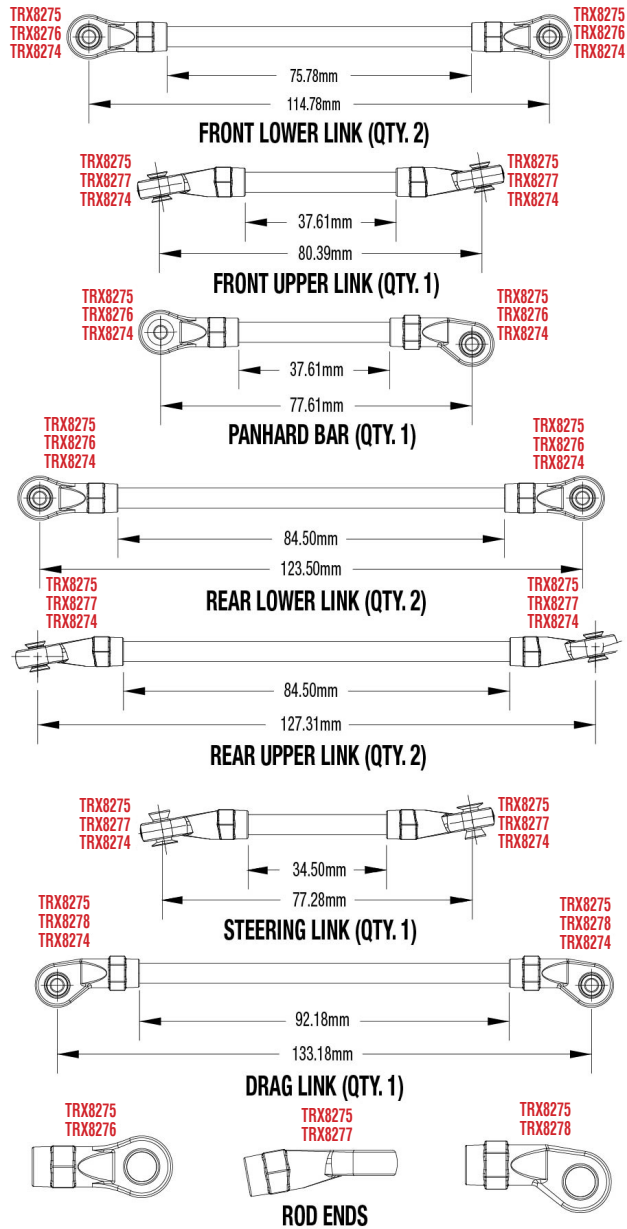

MONTAGE VORNE

See Parts List for a complete listing of optional accessories.

Specifications on this page are subject to change without notice. Every attempt has been made to ensure the accuracy of this drawing; however, Traxxas cannot be held responsible for typographical or other errors.

REV 201020-R13

Link Abmessungen

Für Standard Kugeln Ersatz verwenden Sie bitte ArtNr. TRX5349.

MODULARE MONTAGE

See Parts List for a complete listing of optional accessories.

REV 201020-R13
 Specifications on this page are subject to change without notice. Every attempt has been made to ensure the accuracy of this drawing; however, Traxxas cannot be held responsible for typographical or other errors.