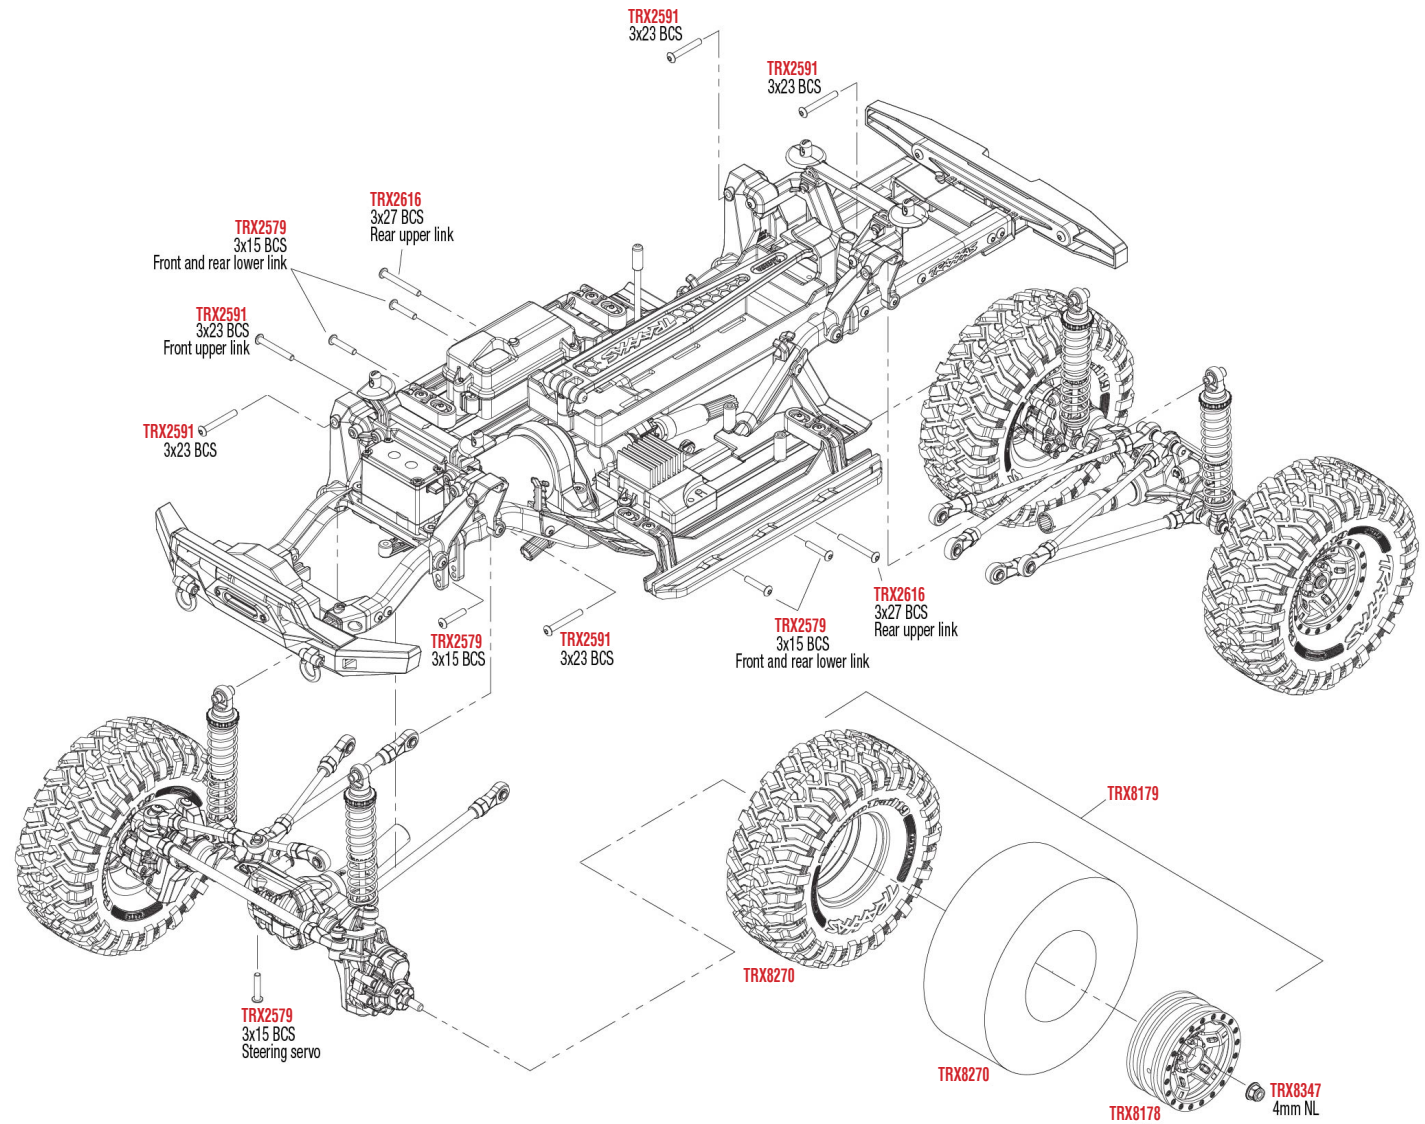

MONTAGE VORNE

See Parts List for a complete listing of optional accessories.

Specifications on this page are subject to change without notice. Every attempt has been made to ensure the accuracy of this drawing; however, Traxxas cannot be held responsible for typographical or other errors.

REV 201020-R13

Link Abmessungen

Für Standard Kugeln Ersatz verwenden Sie bitte ArtNr. TRX5349.

MODULARE MONTAGE

See Parts List for a complete listing of optional accessories.

REV 201020-R13
 Specifications on this page are subject to change without notice. Every attempt has been made to ensure the accuracy of this drawing; however, Traxxas cannot be held responsible for typographical or other errors.