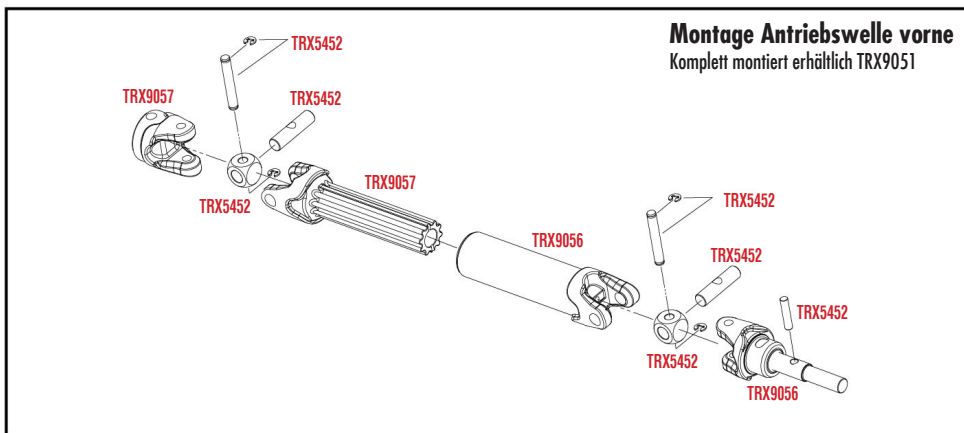

MONTAGE ANTRIEBSWELLEN