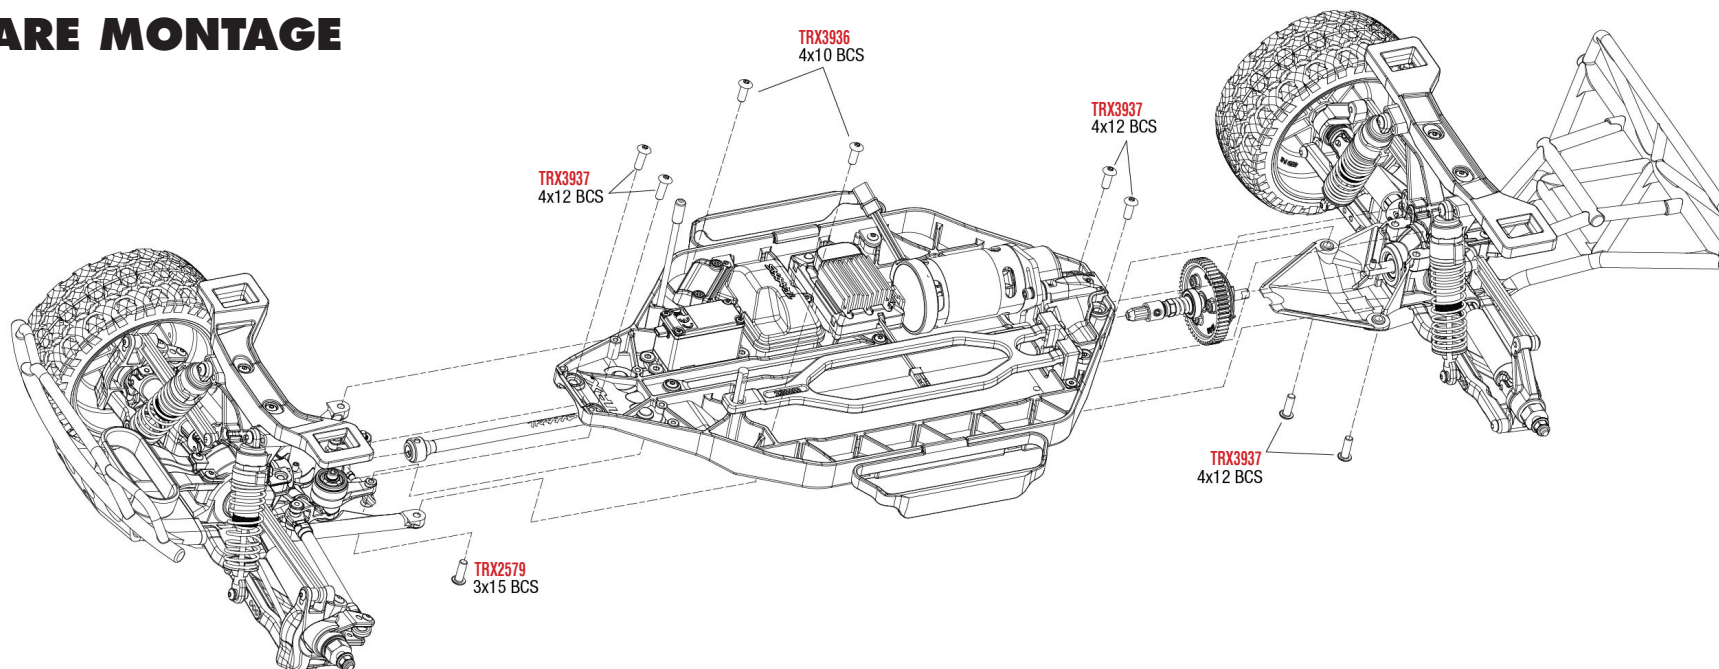

MODULARE MONTAGE