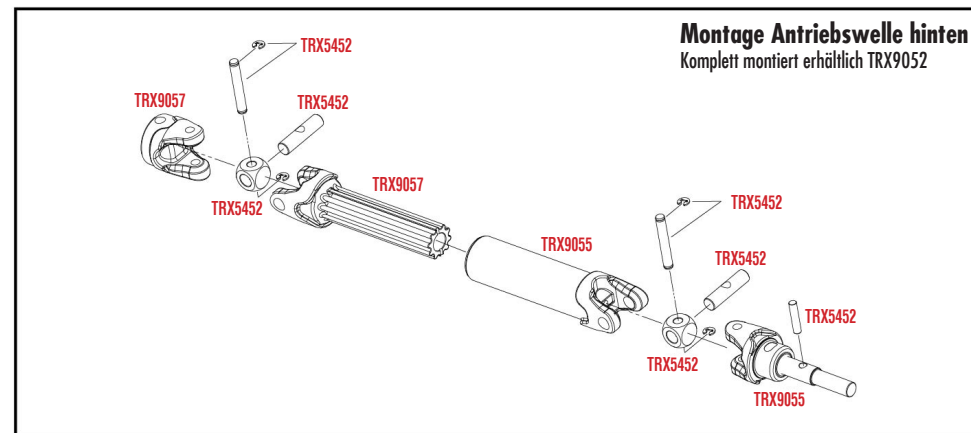

MONTAGE ANTRIEBSWELLEN