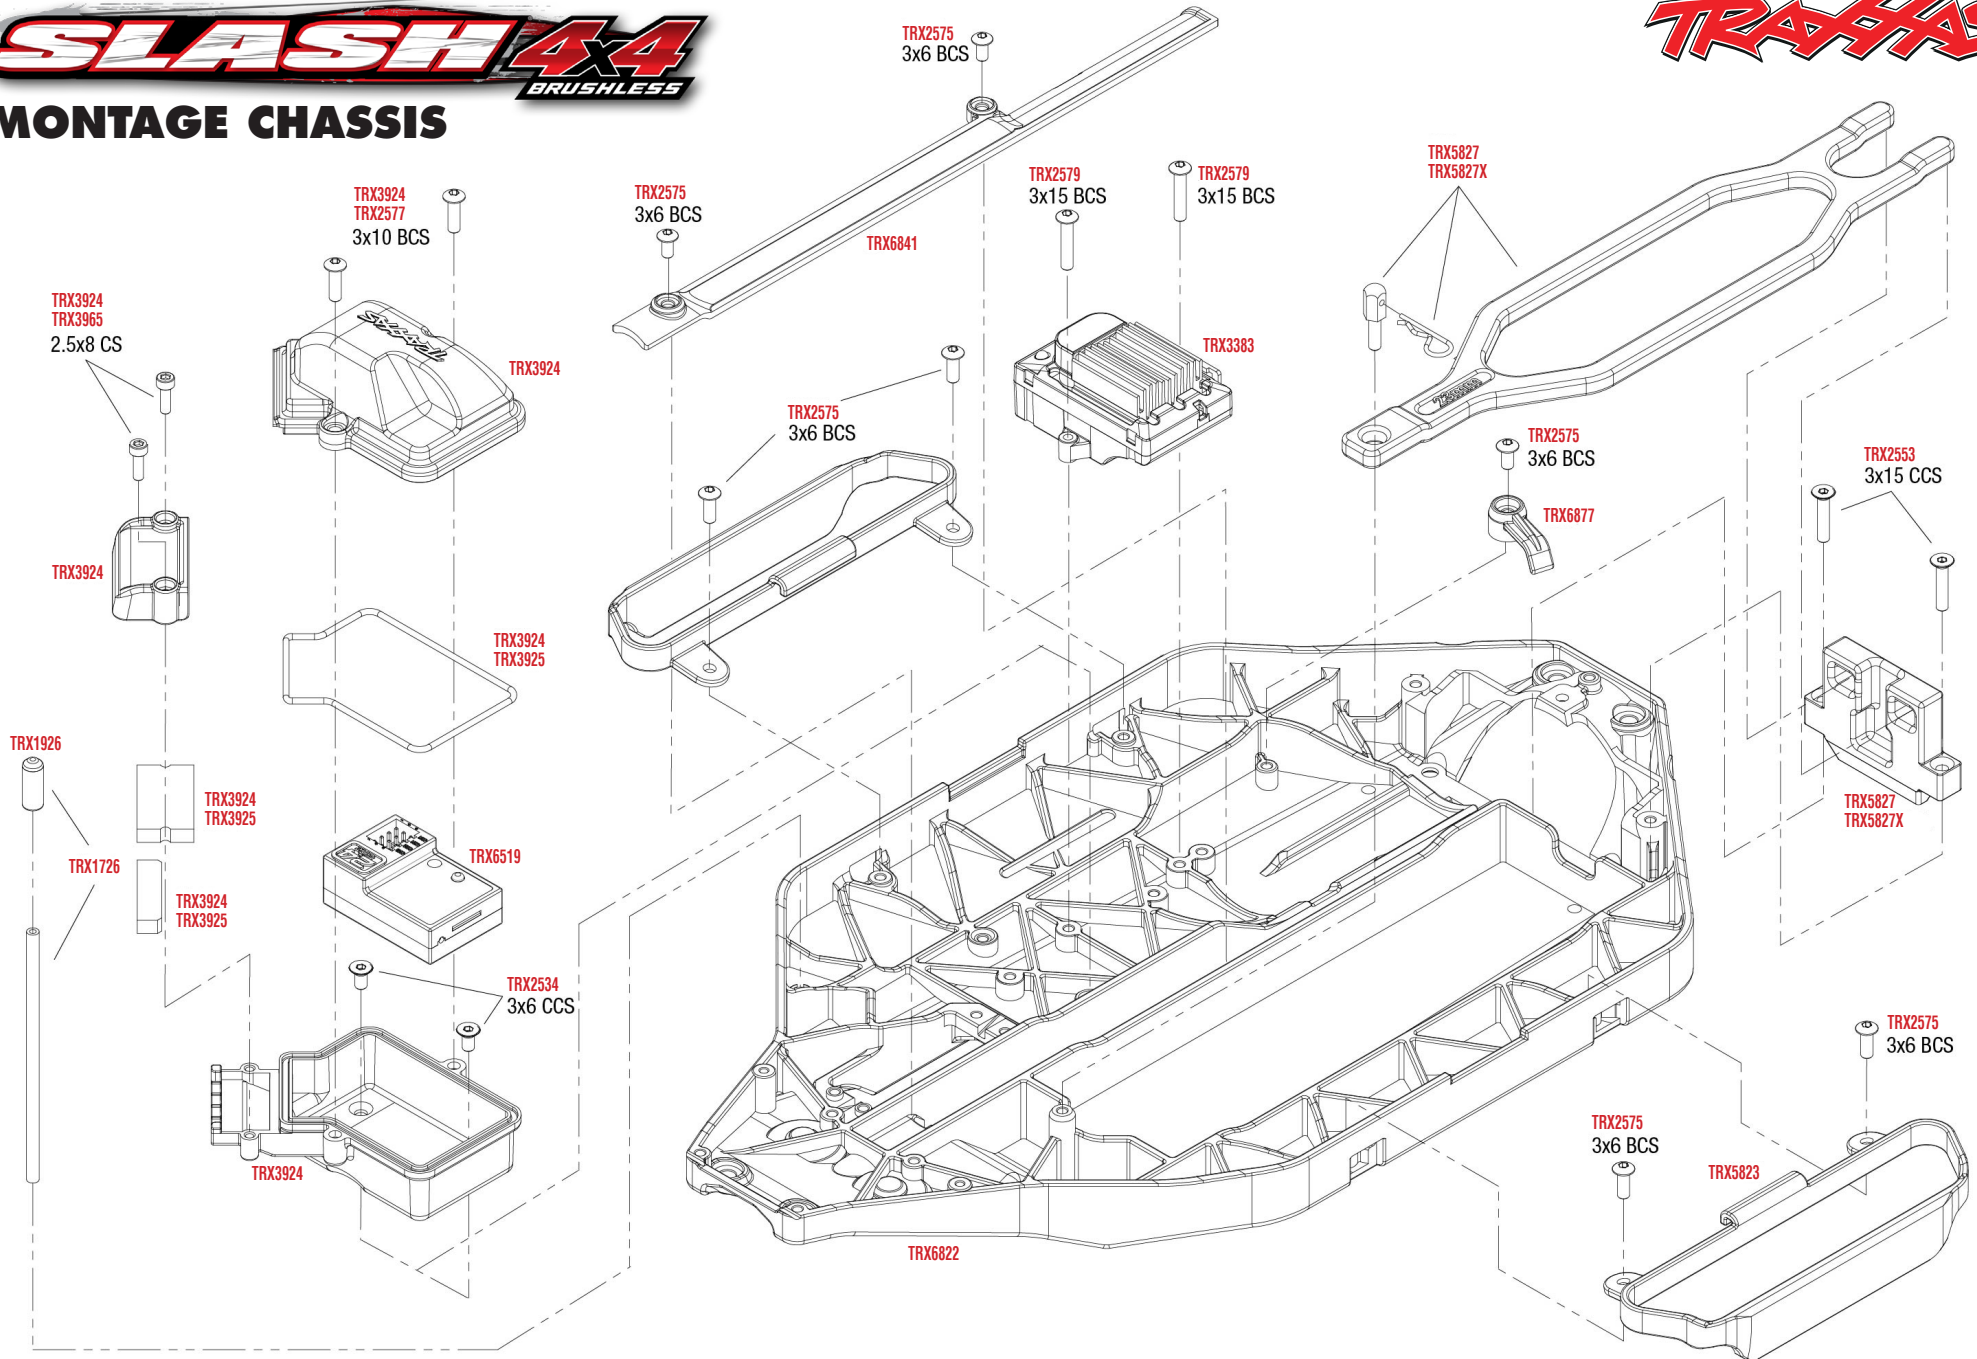

MONTAGE CHASSIS

SLASH 44

BRUSHLESS

MONTAGE ANTRIEB

See Parts List for a complete listing of optional accessories.

REV 230620-R00
 Specifications on this page are subject to change without notice. Every attempt has been made to ensure the accuracy of this drawing; however, Traxxas cannot be held responsible for typographical or other errors.