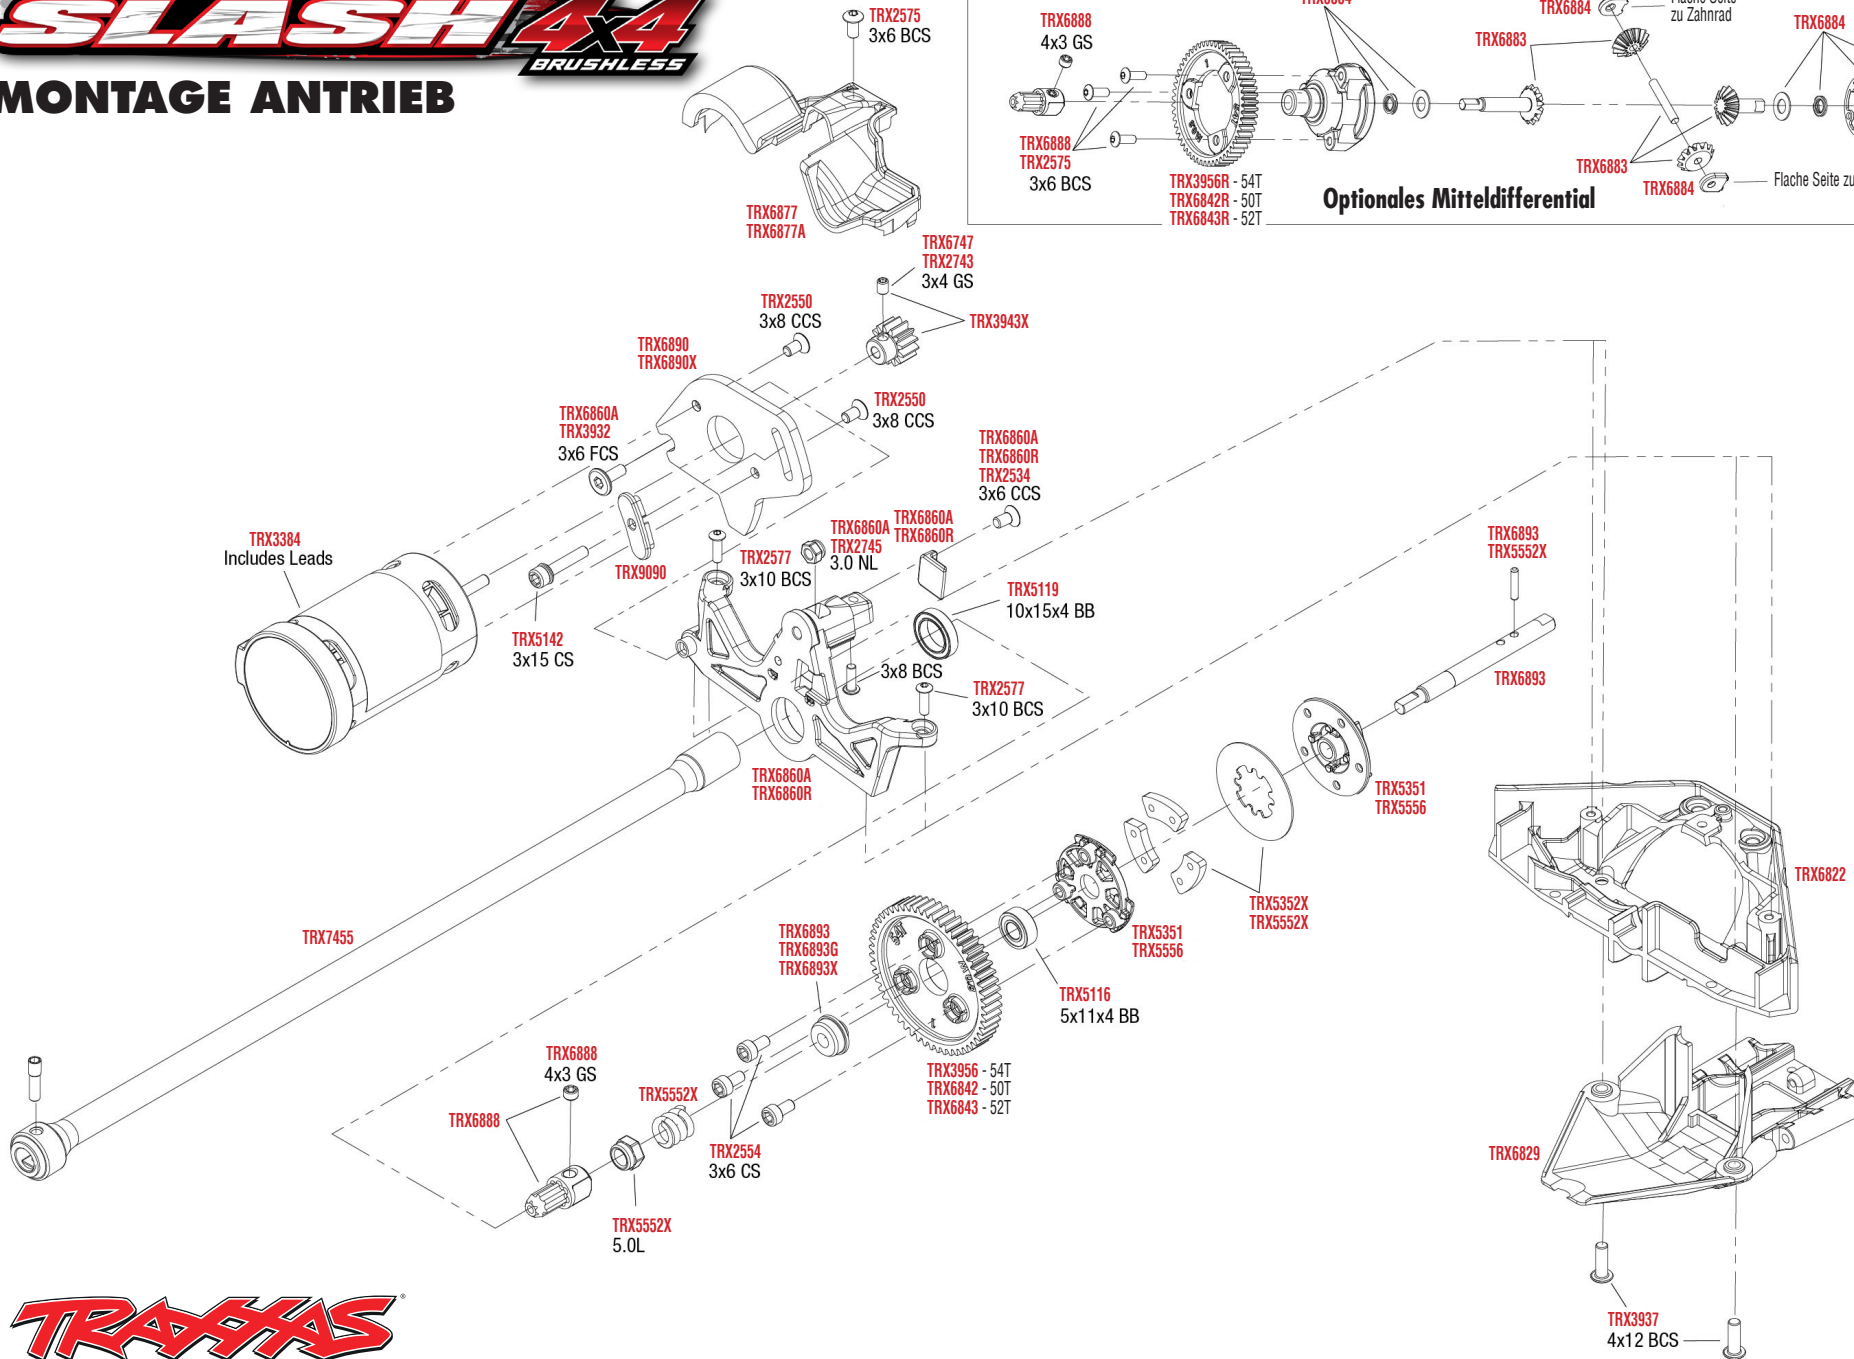

MONTAGE CHASSIS

SLASH 44

BRUSHLESS

MONTAGE ANTRIEB

See Parts List for a complete listing of optional accessories.

REV 230620-R00
 Specifications on this page are subject to change without notice. Every attempt has been made to ensure the accuracy of this drawing; however, Traxxas cannot be held responsible for typographical or other errors.