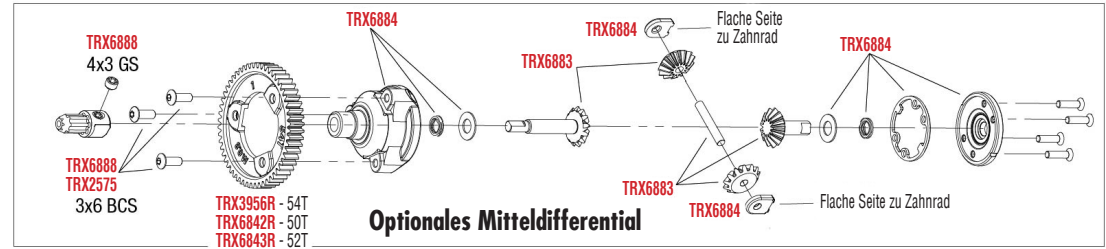

MONTAGE CHASSIS

SLASH 44

BRUSHLESS

MONTAGE ANTRIEB

See Parts List for a complete listing of optional accessories.

REV 230620-R00
 Specifications on this page are subject to change without notice. Every attempt has been made to ensure the accuracy of this drawing; however, Traxxas cannot be held responsible for typographical or other errors.