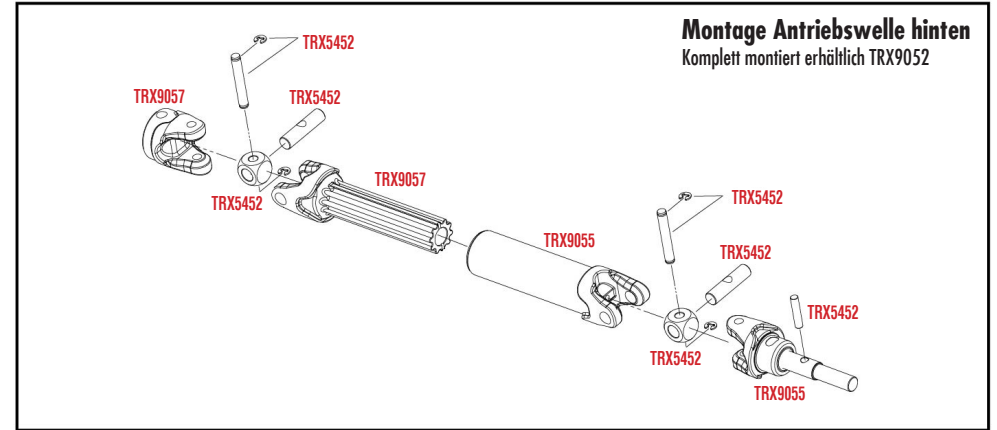

RUSTLER 4x4 BRUSHLESS

KAROSSERIE MONTAGE

Komplette Karosserie Montage (von innen)

REV 230620-R00

Specifications on this page are subject to change without notice. Every attempt has been made to ensure the accuracy of this drawing; however, Traxxas cannot be held responsible for typographical or other errors.

See Parts List for a complete listing of optional accessories.

MONTAGE CHASSIS

Servo Horn Position

RUSTLER 4x4

BRUSHLESS

MONTAGE ANTRIEB

See Parts List for a complete listing of optional accessories.

REV 230620-R00
Specifications on this page are subject to change without notice. Every attempt has been made to ensure the accuracy of this drawing; however, Traxxas cannot be held responsible for typographical or other errors.

MONTAGE ANTRIEBSWELLEN

MODULARE MONTAGE