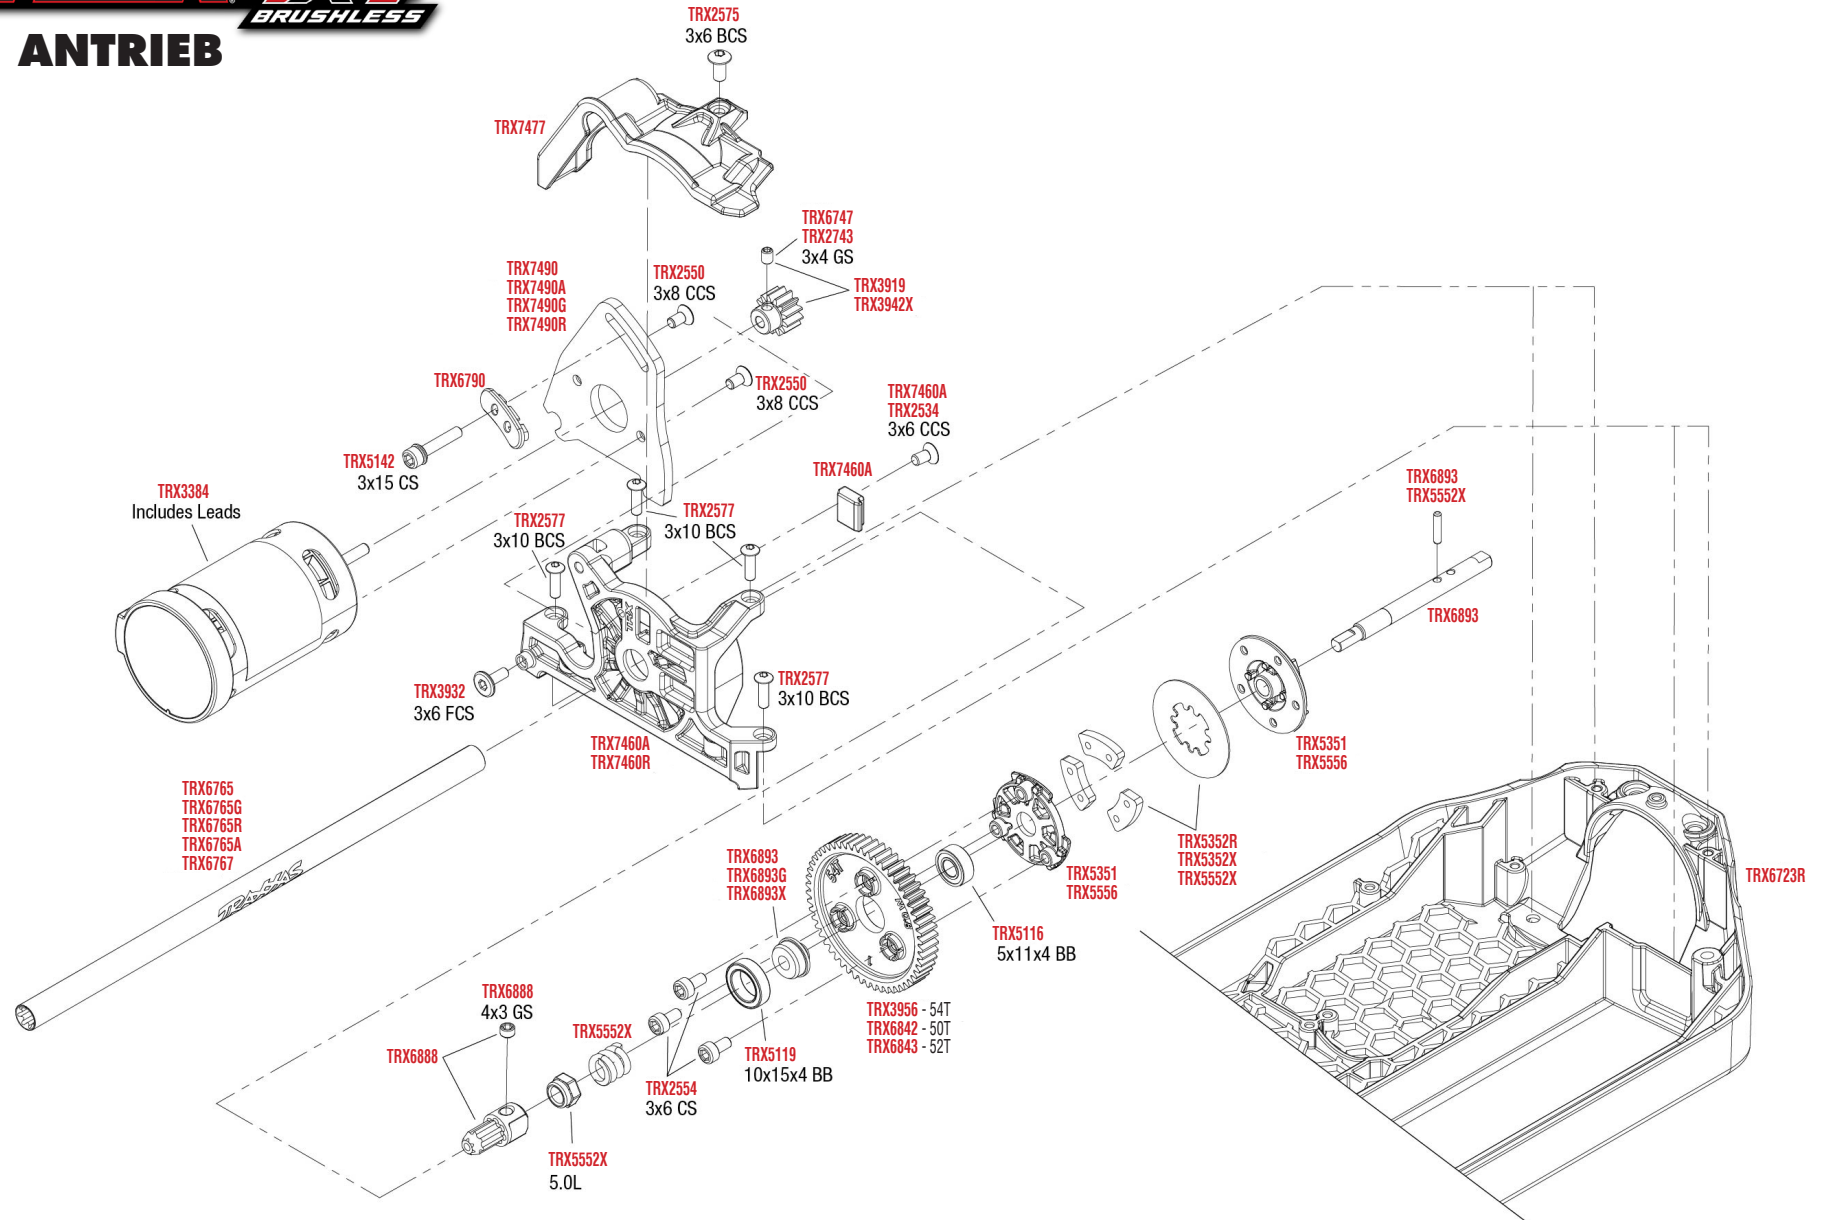

RUSTLER 4x4 BRUSHLESS

KAROSSERIE MONTAGE

Komplette Karosserie Montage (von innen)

REV 230620-R00

Specifications on this page are subject to change without notice. Every attempt has been made to ensure the accuracy of this drawing; however, Traxxas cannot be held responsible for typographical or other errors.

See Parts List for a complete listing of optional accessories.

MONTAGE CHASSIS

Servo Horn Position

RUSTLER 4x4

BRUSHLESS

MONTAGE ANTRIEB

See Parts List for a complete listing of optional accessories.

REV 230620-R00
Specifications on this page are subject to change without notice. Every attempt has been made to ensure the accuracy of this drawing; however, Traxxas cannot be held responsible for typographical or other errors.

MONTAGE ANTRIEBSWELLEN

MODULARE MONTAGE