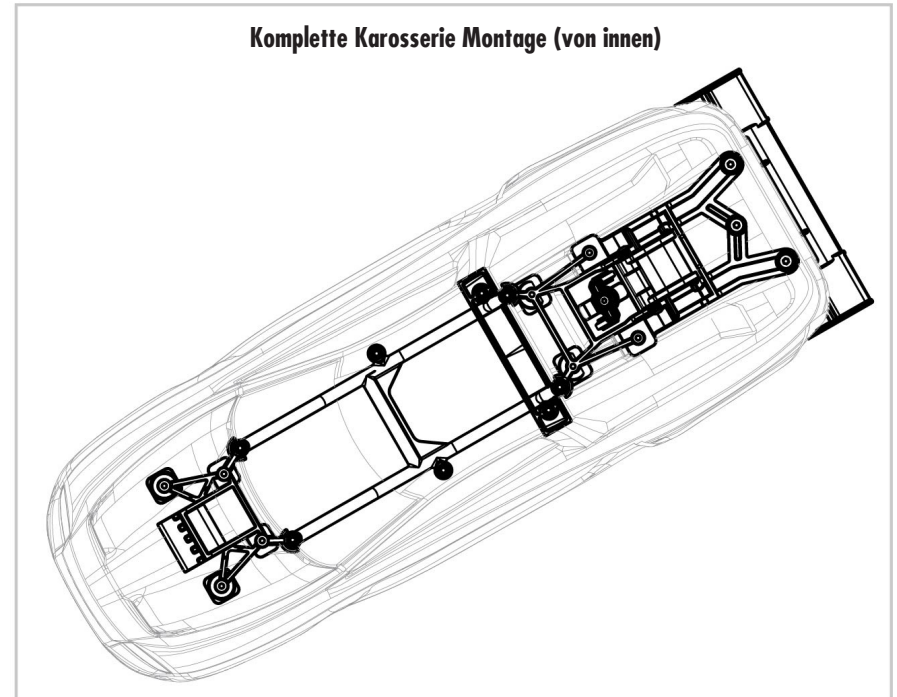

RUSTLER 4x4 BRUSHLESS

KAROSSERIE MONTAGE

Komplette Karosserie Montage (von innen)

REV 230620-R00

Specifications on this page are subject to change without notice. Every attempt has been made to ensure the accuracy of this drawing; however, Traxxas cannot be held responsible for typographical or other errors.

See Parts List for a complete listing of optional accessories.

MONTAGE CHASSIS

Servo Horn Position

RUSTLER 4x4

BRUSHLESS

MONTAGE ANTRIEB

See Parts List for a complete listing of optional accessories.

REV 230620-R00
Specifications on this page are subject to change without notice. Every attempt has been made to ensure the accuracy of this drawing; however, Traxxas cannot be held responsible for typographical or other errors.