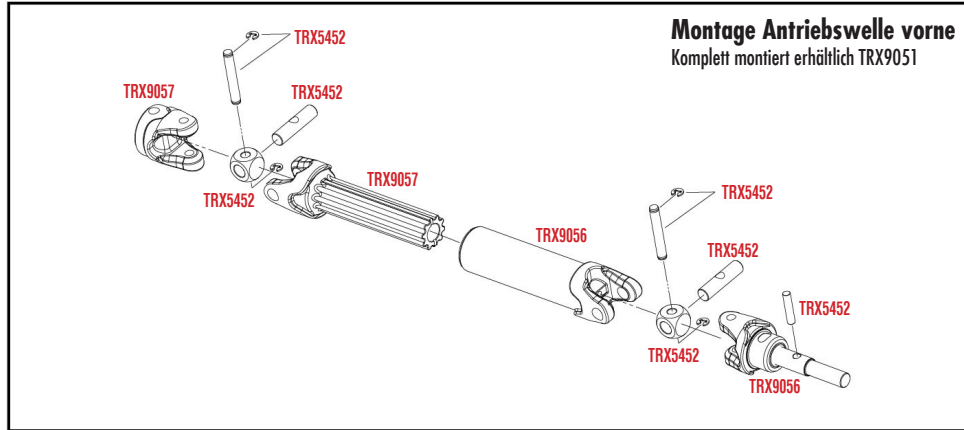

RUSTLER 4x4 BRUSHLESS

KAROSSERIE MONTAGE

Komplette Karosserie Montage (von innen)

REV 230620-R00

Specifications on this page are subject to change without notice. Every attempt has been made to ensure the accuracy of this drawing; however, Traxxas cannot be held responsible for typographical or other errors.

See Parts List for a complete listing of optional accessories.

MONTAGE CHASSIS

Servo Horn Position

RUSTLER 4x4

BRUSHLESS

MONTAGE ANTRIEB

See Parts List for a complete listing of optional accessories.

REV 230620-R00
Specifications on this page are subject to change without notice. Every attempt has been made to ensure the accuracy of this drawing; however, Traxxas cannot be held responsible for typographical or other errors.

MONTAGE ANTRIEBSWELLEN

MODULARE MONTAGE