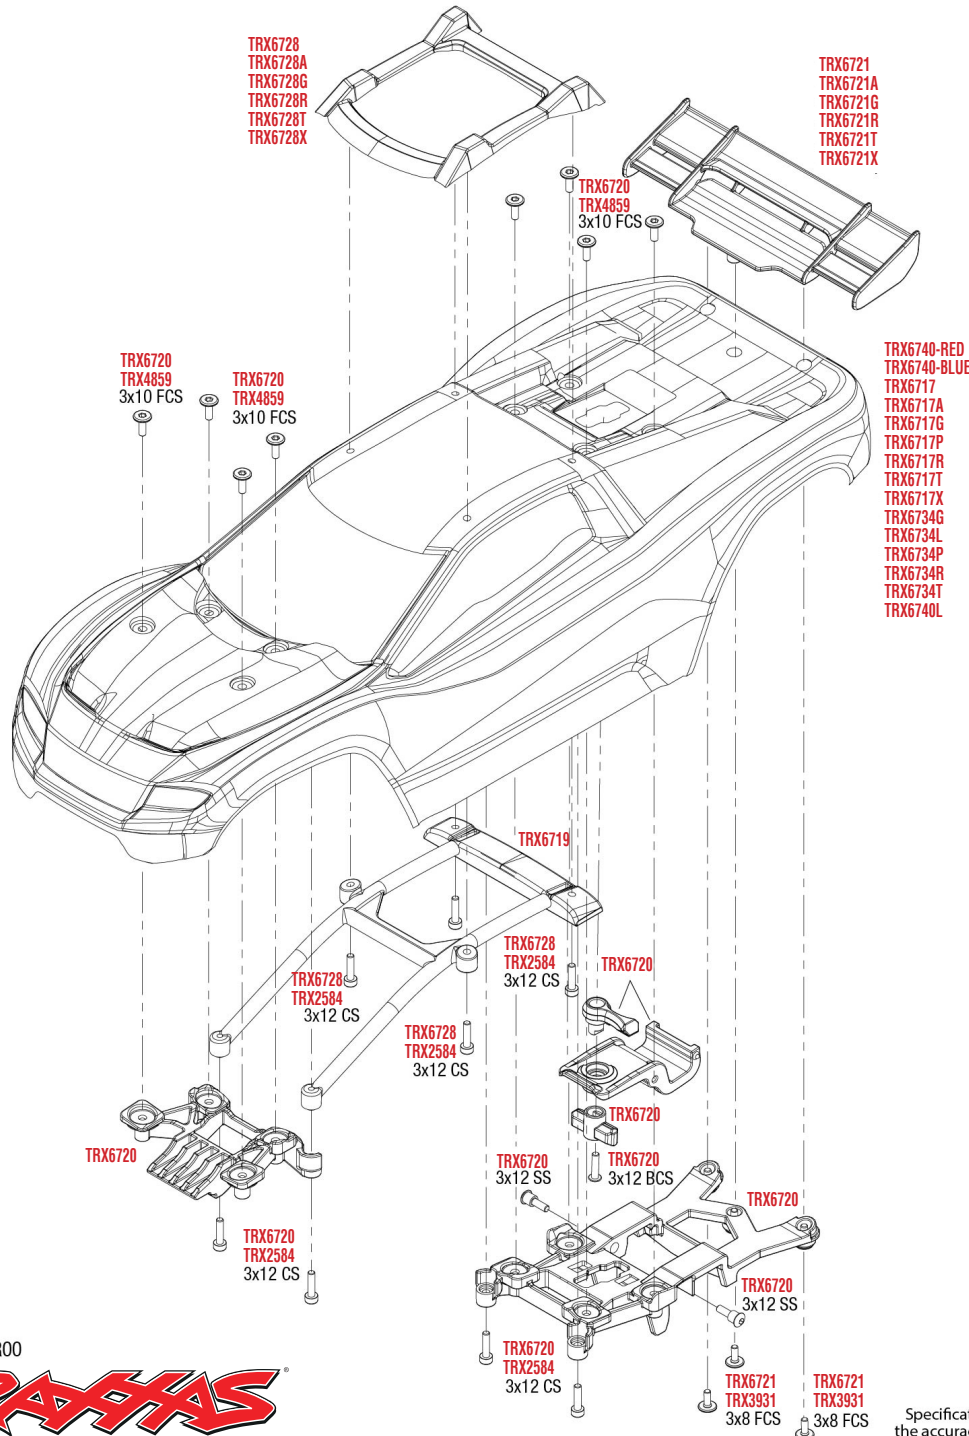

RUSTLER 4x4 BRUSHLESS

KAROSSERIE MONTAGE

Komplette Karosserie Montage (von innen)

REV 230620-R00

Specifications on this page are subject to change without notice. Every attempt has been made to ensure the accuracy of this drawing; however, Traxxas cannot be held responsible for typographical or other errors.

See Parts List for a complete listing of optional accessories.

MONTAGE CHASSIS

Servo Horn Position

RUSTLER 4x4

BRUSHLESS

MONTAGE ANTRIEB

See Parts List for a complete listing of optional accessories.

REV 230620-R00
Specifications on this page are subject to change without notice. Every attempt has been made to ensure the accuracy of this drawing; however, Traxxas cannot be held responsible for typographical or other errors.

MONTAGE ANTRIEBSWELLEN

MODULARE MONTAGE