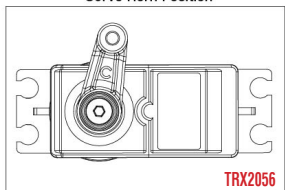

RUSTLER 4x4 BRUSHLESS

KAROSSERIE MONTAGE

Komplette Karosserie Montage (von innen)

REV 230620-R00

Specifications on this page are subject to change without notice. Every attempt has been made to ensure the accuracy of this drawing; however, Traxxas cannot be held responsible for typographical or other errors.

See Parts List for a complete listing of optional accessories.

MONTAGE CHASSIS

Servo Horn Position

RUSTLER 4x4

BRUSHLESS

MONTAGE ANTRIEB

See Parts List for a complete listing of optional accessories.

REV 230620-R00
Specifications on this page are subject to change without notice. Every attempt has been made to ensure the accuracy of this drawing; however, Traxxas cannot be held responsible for typographical or other errors.