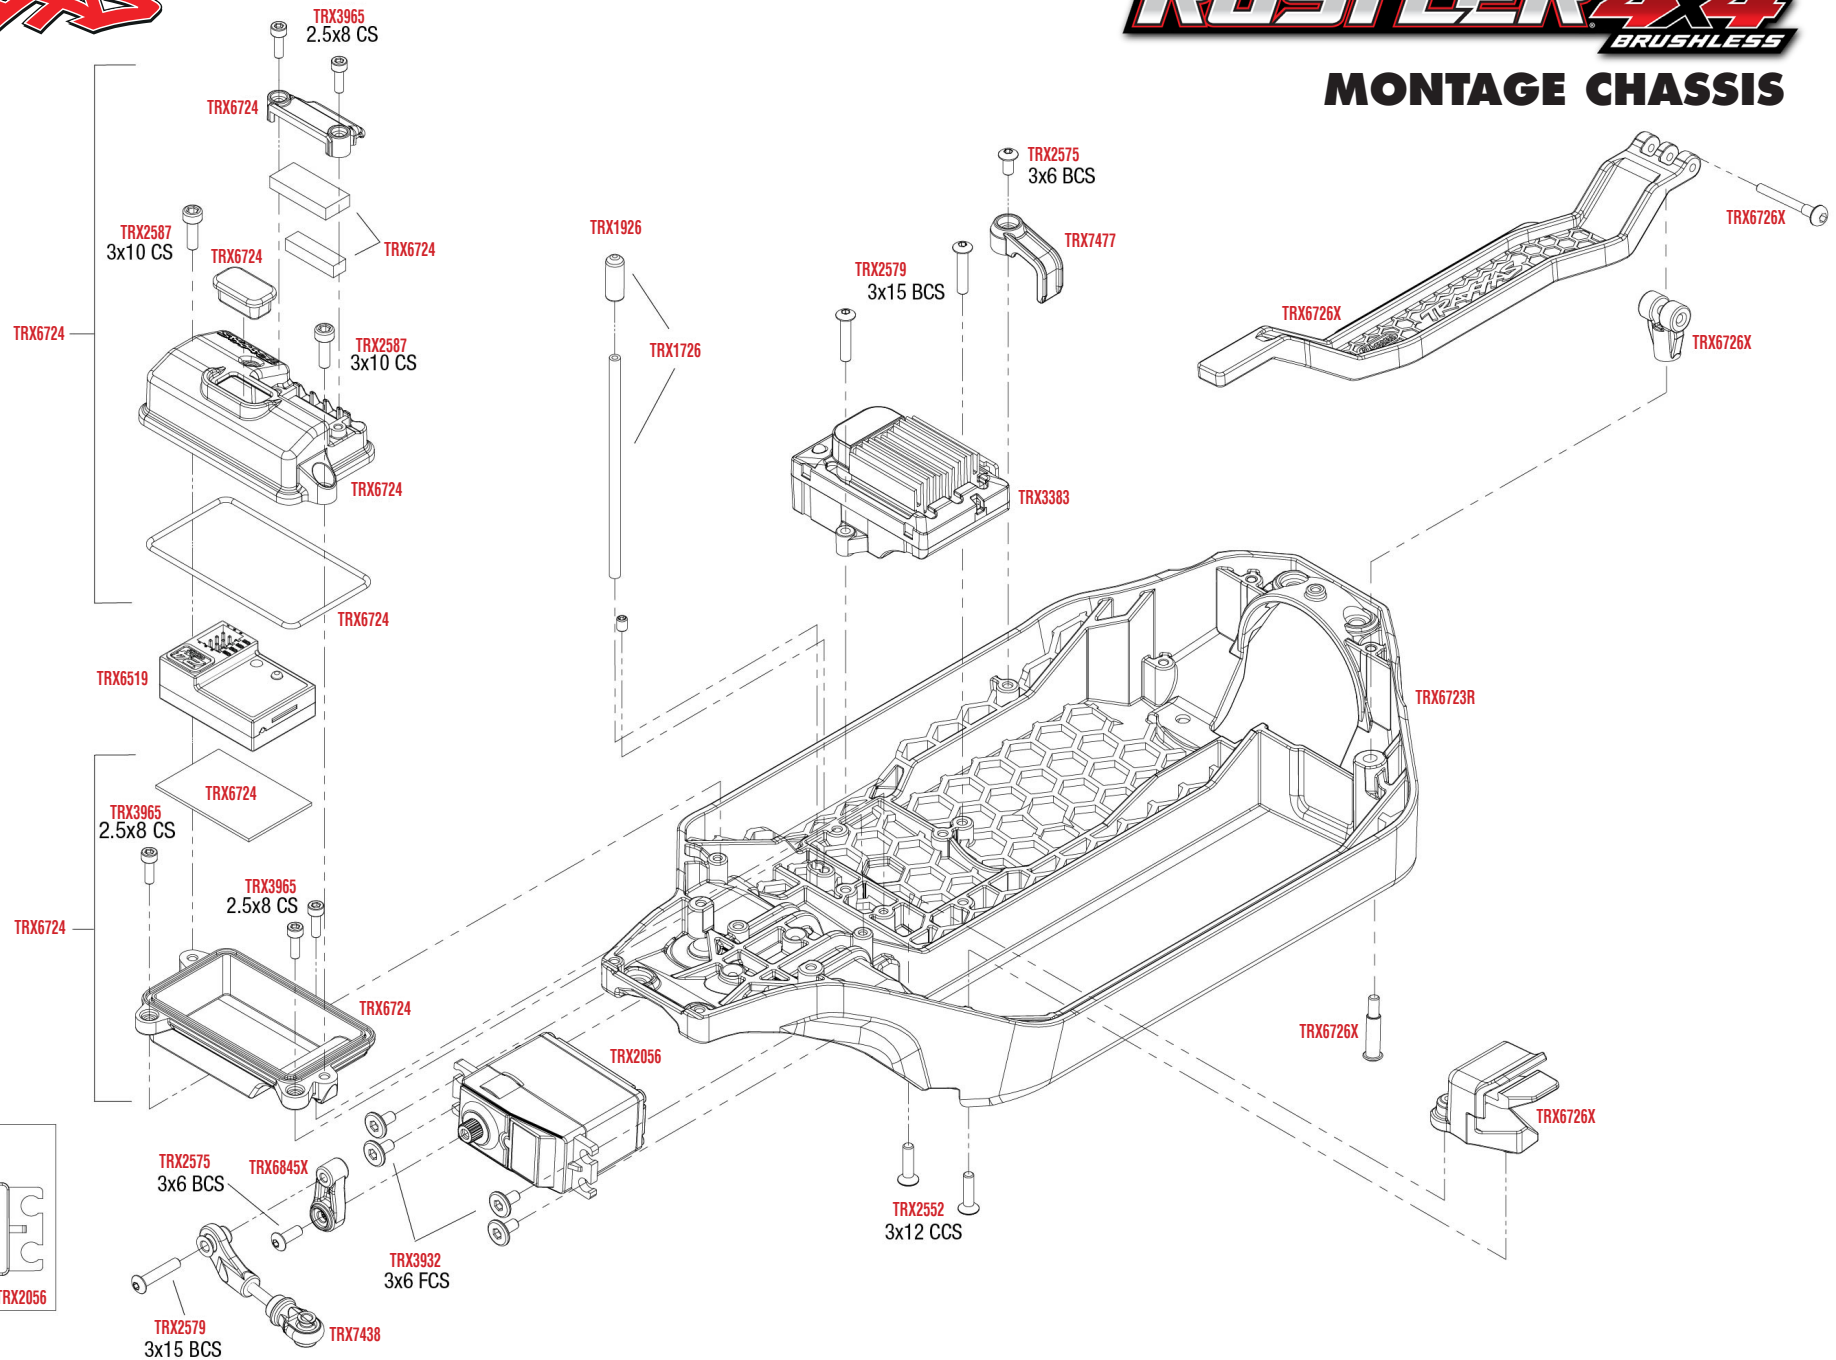

RUSTLER 4x4 BRUSHLESS

KAROSSERIE MONTAGE

Komplette Karosserie Montage (von innen)

REV 230620-R00

Specifications on this page are subject to change without notice. Every attempt has been made to ensure the accuracy of this drawing; however, Traxxas cannot be held responsible for typographical or other errors.

See Parts List for a complete listing of optional accessories.

MONTAGE CHASSIS

Servo Horn Position

RUSTLER 4x4

BRUSHLESS

MONTAGE ANTRIEB

See Parts List for a complete listing of optional accessories.

REV 230620-R00
Specifications on this page are subject to change without notice. Every attempt has been made to ensure the accuracy of this drawing; however, Traxxas cannot be held responsible for typographical or other errors.

MONTAGE ANTRIEBSWELLEN

MODULARE MONTAGE