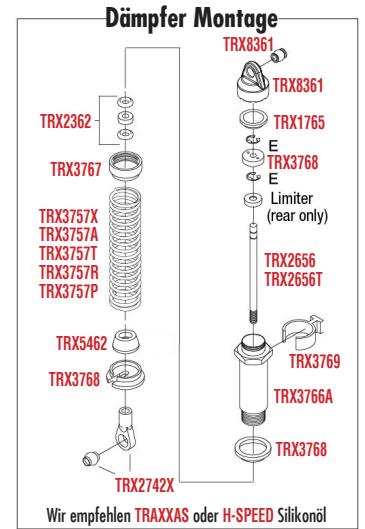

Differential Montage vorne

Dämpfer Montage

REV 230817-R00
See Parts List for a complete listing of optional accessories.

Specifications on this page are subject to change without notice. Every attempt has been made to ensure the accuracy of this drawing; however, Traxxas cannot be held responsible for typographical or other errors.

STAMPEDE 4x4

BRUSHLESS

MONTAGE HINTEN

See Parts List for a complete listing of optional accessories.

Specifications on this page are subject to change without notice. Every attempt has been made to ensure the accuracy of this drawing; however, Traxxas cannot be held responsible for typographical or other errors.

REV 230817-R00

STAMPEDE 4x4 BRUSHLESS

CHASSIS MONTAGE

Specifications on this page are subject to change without notice. Every attempt has been made to ensure the accuracy of this drawing; however, Traxxas cannot be held responsible for typographical or other errors.

See Parts List for a complete listing of optional accessories.

REV 230817-R00

STAMPEDE 4x4 BRUSHLESS

MONTAGE ANTRIEB

See Parts List for a complete listing of optional accessories.

REV 230817-R00
Specifications on this page are subject to change without notice. Every attempt has been made to ensure the accuracy of this drawing; however, Traxxas cannot be held responsible for typographical or other errors.