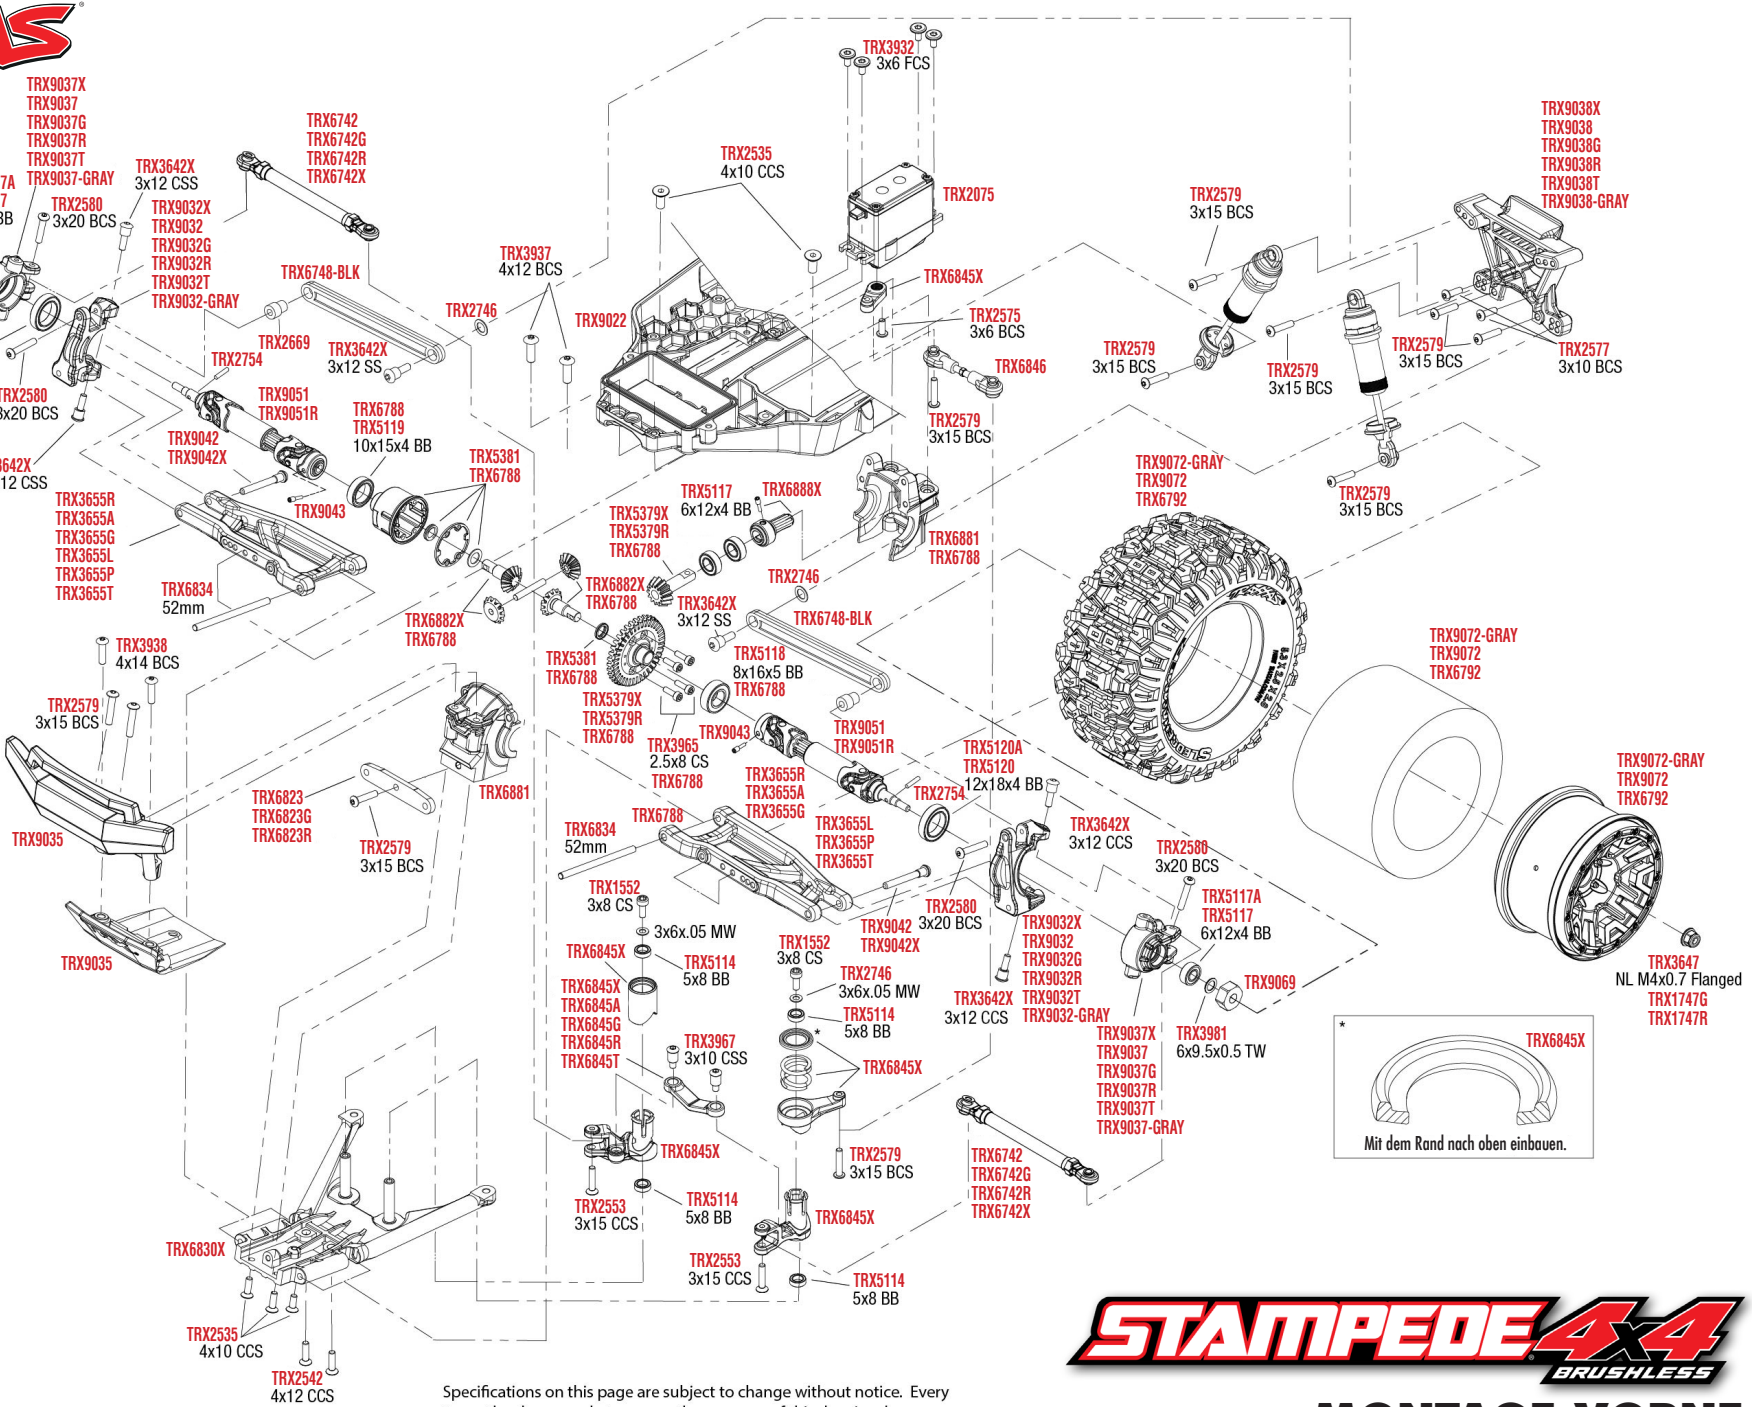

Differential Montage vorne

Dämpfer Montage

REV 230817-R00
See Parts List for a complete listing of optional accessories.

Specifications on this page are subject to change without notice. Every attempt has been made to ensure the accuracy of this drawing; however, Traxxas cannot be held responsible for typographical or other errors.

STAMPEDE 4x4

BRUSHLESS

MONTAGE HINTEN

See Parts List for a complete listing of optional accessories.

Specifications on this page are subject to change without notice. Every attempt has been made to ensure the accuracy of this drawing; however, Traxxas cannot be held responsible for typographical or other errors.

REV 230817-R00

STAMPEDE 4x4 BRUSHLESS

CHASSIS MONTAGE

Specifications on this page are subject to change without notice. Every attempt has been made to ensure the accuracy of this drawing; however, Traxxas cannot be held responsible for typographical or other errors.

See Parts List for a complete listing of optional accessories.

REV 230817-R00

STAMPEDE 4x4 BRUSHLESS

MONTAGE ANTRIEB

See Parts List for a complete listing of optional accessories.

REV 230817-R00
Specifications on this page are subject to change without notice. Every attempt has been made to ensure the accuracy of this drawing; however, Traxxas cannot be held responsible for typographical or other errors.