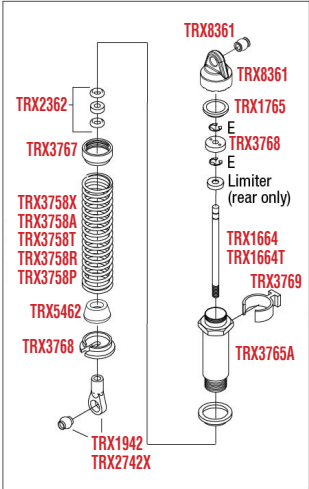

Differential Montage vorne

Dämpfer Montage

REV 230817-R00
See Parts List for a complete listing of optional accessories.

Specifications on this page are subject to change without notice. Every attempt has been made to ensure the accuracy of this drawing; however, Traxxas cannot be held responsible for typographical or other errors.

STAMPEDE 4x4

BRUSHLESS

MONTAGE HINTEN

See Parts List for a complete listing of optional accessories.

Specifications on this page are subject to change without notice. Every attempt has been made to ensure the accuracy of this drawing; however, Traxxas cannot be held responsible for typographical or other errors.

REV 230817-R00

STAMPEDE 4x4 BRUSHLESS

CHASSIS MONTAGE

Specifications on this page are subject to change without notice. Every attempt has been made to ensure the accuracy of this drawing; however, Traxxas cannot be held responsible for typographical or other errors.

See Parts List for a complete listing of optional accessories.

REV 230817-R00

STAMPEDE 4x4 BRUSHLESS

MONTAGE ANTRIEB

See Parts List for a complete listing of optional accessories.

REV 230817-R00
Specifications on this page are subject to change without notice. Every attempt has been made to ensure the accuracy of this drawing; however, Traxxas cannot be held responsible for typographical or other errors.