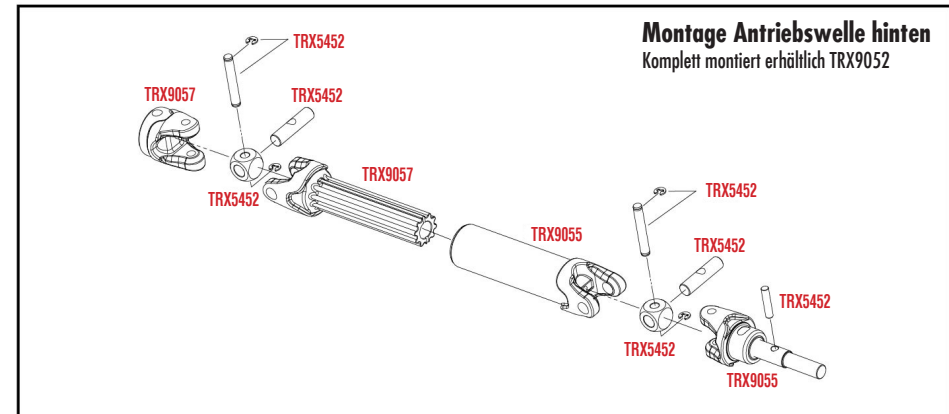

ANTRIEBSWELLEN