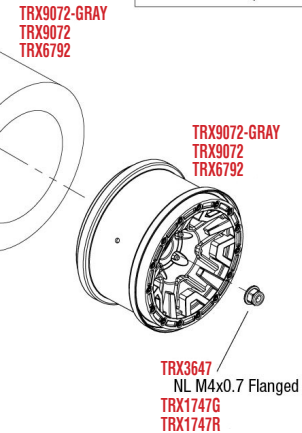

Differential Montage vorne

Dämpfer Montage

REV 230817-R00
See Parts List for a complete listing of optional accessories.

Specifications on this page are subject to change without notice. Every attempt has been made to ensure the accuracy of this drawing; however, Traxxas cannot be held responsible for typographical or other errors.

STAMPEDE 4x4

BRUSHLESS

MONTAGE HINTEN

See Parts List for a complete listing of optional accessories.

Specifications on this page are subject to change without notice. Every attempt has been made to ensure the accuracy of this drawing; however, Traxxas cannot be held responsible for typographical or other errors.

REV 230817-R00

STAMPEDE 4x4 BRUSHLESS

CHASSIS MONTAGE

Specifications on this page are subject to change without notice. Every attempt has been made to ensure the accuracy of this drawing; however, Traxxas cannot be held responsible for typographical or other errors.

See Parts List for a complete listing of optional accessories.

REV 230817-R00

STAMPEDE 4x4 BRUSHLESS

MONTAGE ANTRIEB

See Parts List for a complete listing of optional accessories.

REV 230817-R00
Specifications on this page are subject to change without notice. Every attempt has been made to ensure the accuracy of this drawing; however, Traxxas cannot be held responsible for typographical or other errors.