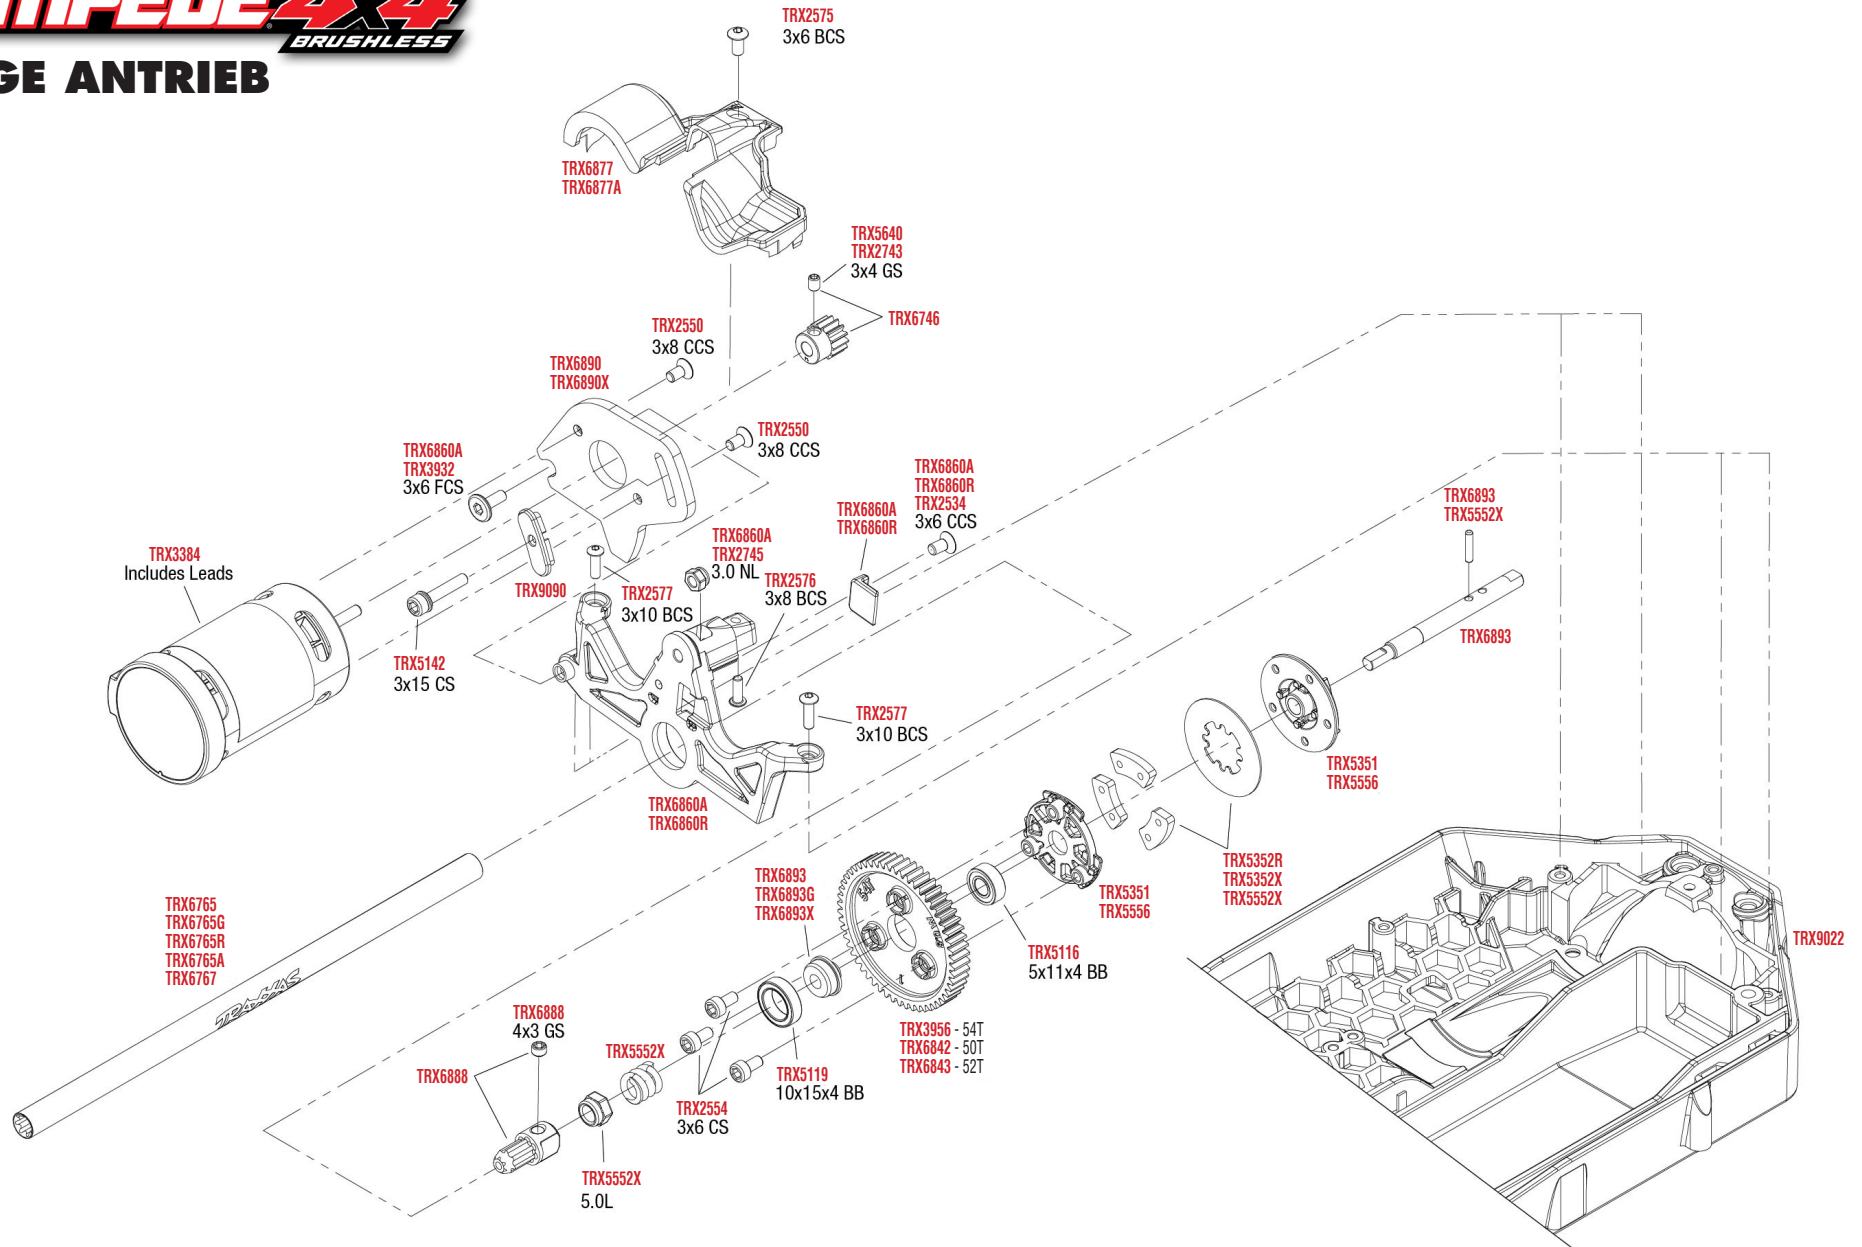

STAMPEDE 4x4

BRUSHLESS

MONTAGE HINTEN

See Parts List for a complete listing of optional accessories.

Specifications on this page are subject to change without notice. Every attempt has been made to ensure the accuracy of this drawing; however, Traxxas cannot be held responsible for typographical or other errors.

REV 230817-R00

STAMPEDE 4x4 BRUSHLESS

CHASSIS MONTAGE

Specifications on this page are subject to change without notice. Every attempt has been made to ensure the accuracy of this drawing; however, Traxxas cannot be held responsible for typographical or other errors.

See Parts List for a complete listing of optional accessories.

REV 230817-R00

STAMPEDE 4x4 BRUSHLESS

MONTAGE ANTRIEB

See Parts List for a complete listing of optional accessories.

REV 230817-R00
Specifications on this page are subject to change without notice. Every attempt has been made to ensure the accuracy of this drawing; however, Traxxas cannot be held responsible for typographical or other errors.