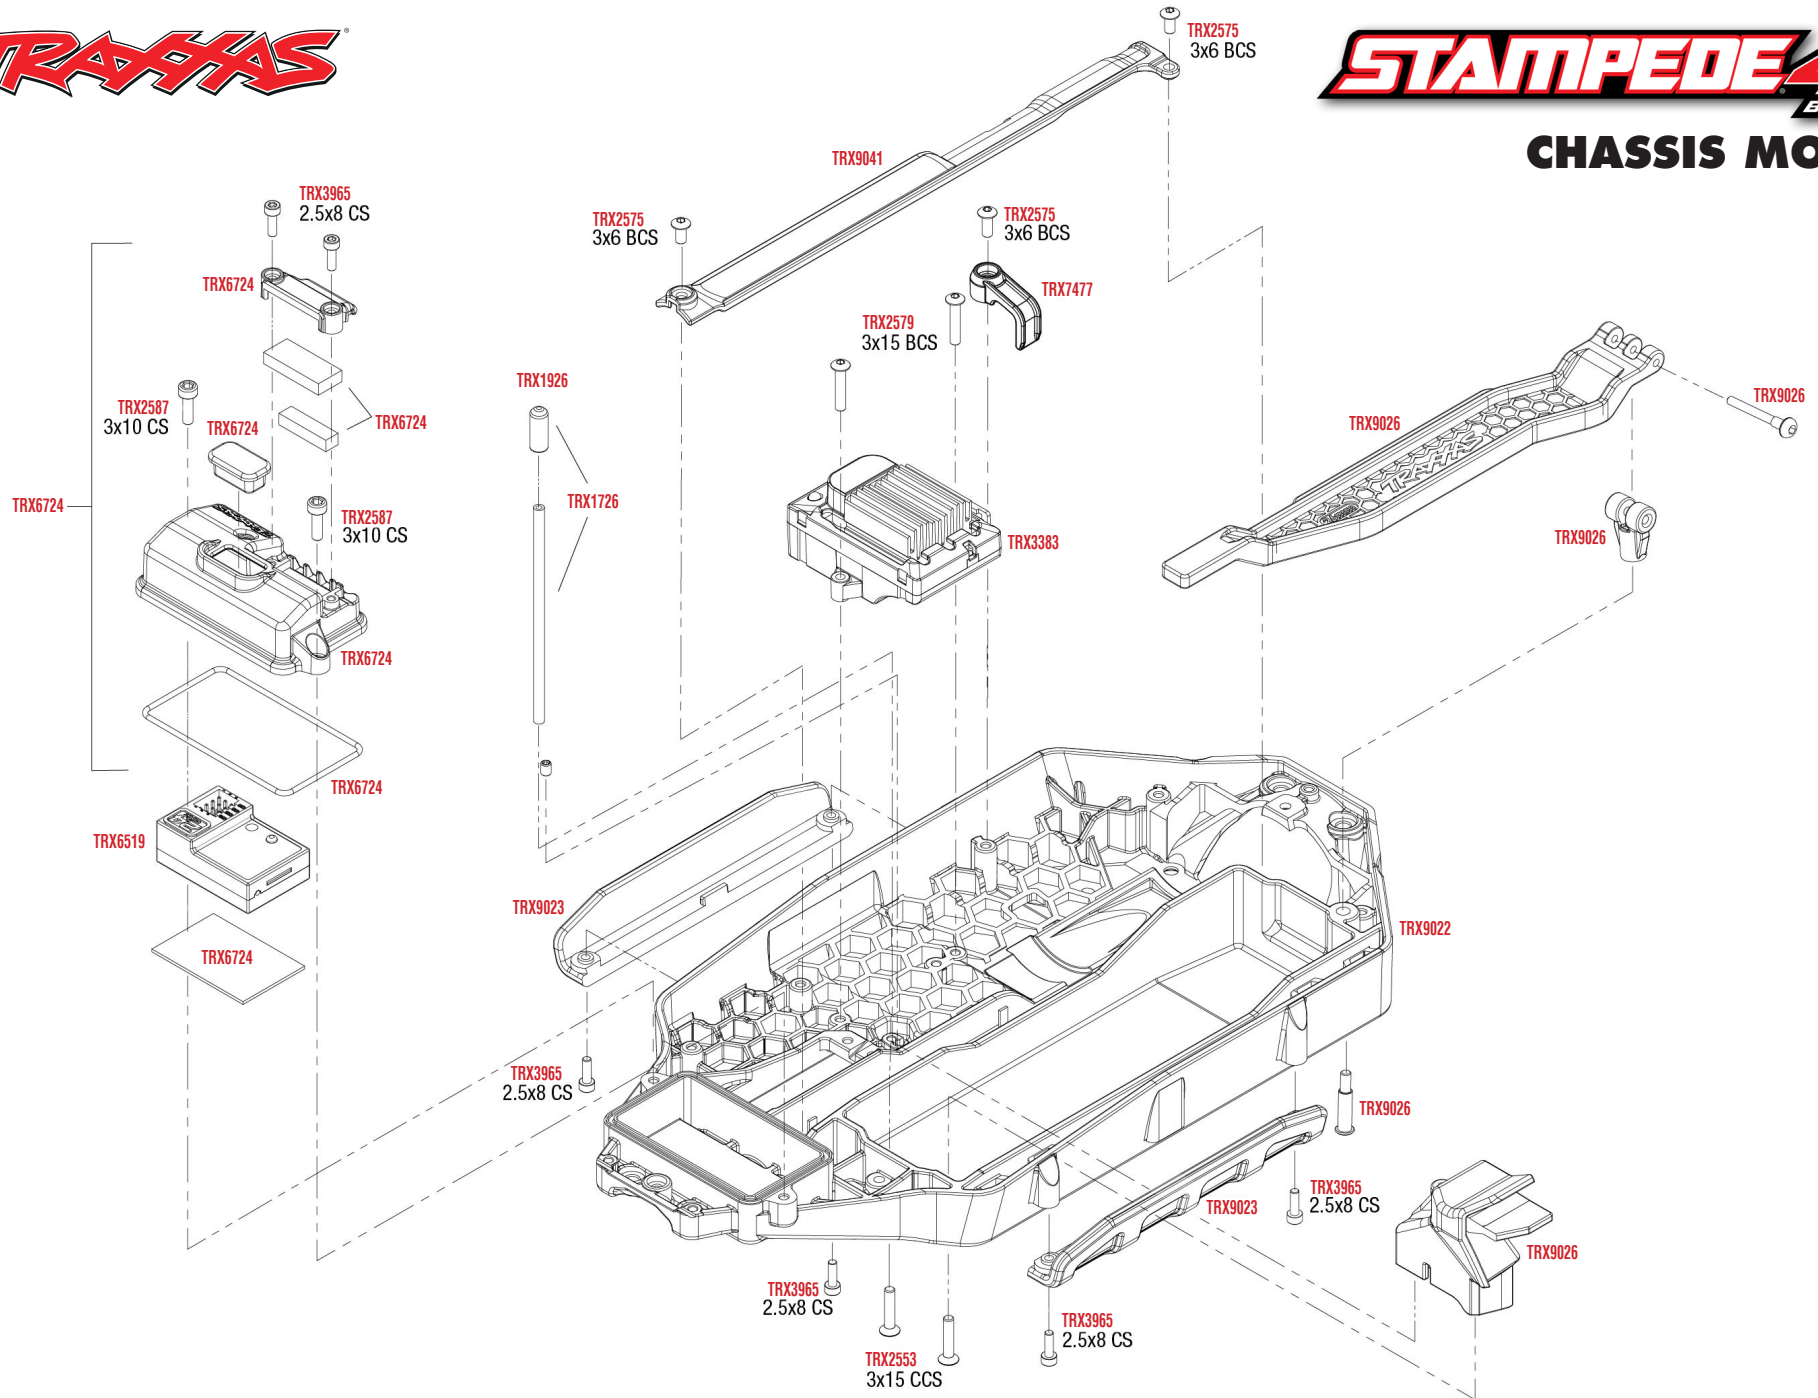

Differential Montage vorne

Dämpfer Montage

REV 230817-R00
See Parts List for a complete listing of optional accessories.

Specifications on this page are subject to change without notice. Every attempt has been made to ensure the accuracy of this drawing; however, Traxxas cannot be held responsible for typographical or other errors.

STAMPEDE 4x4

BRUSHLESS

MONTAGE HINTEN

See Parts List for a complete listing of optional accessories.

Specifications on this page are subject to change without notice. Every attempt has been made to ensure the accuracy of this drawing; however, Traxxas cannot be held responsible for typographical or other errors.

REV 230817-R00

STAMPEDE 4x4 BRUSHLESS

CHASSIS MONTAGE

Specifications on this page are subject to change without notice. Every attempt has been made to ensure the accuracy of this drawing; however, Traxxas cannot be held responsible for typographical or other errors.

See Parts List for a complete listing of optional accessories.

REV 230817-R00

STAMPEDE 4x4 BRUSHLESS

MONTAGE ANTRIEB

See Parts List for a complete listing of optional accessories.

REV 230817-R00
Specifications on this page are subject to change without notice. Every attempt has been made to ensure the accuracy of this drawing; however, Traxxas cannot be held responsible for typographical or other errors.