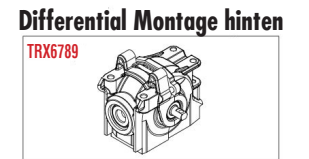

Differential Montage vorne

Dämpfer Montage

REV 230817-R00
See Parts List for a complete listing of optional accessories.

Specifications on this page are subject to change without notice. Every attempt has been made to ensure the accuracy of this drawing; however, Traxxas cannot be held responsible for typographical or other errors.

STAMPEDE 4x4

BRUSHLESS

MONTAGE HINTEN

See Parts List for a complete listing of optional accessories.

Specifications on this page are subject to change without notice. Every attempt has been made to ensure the accuracy of this drawing; however, Traxxas cannot be held responsible for typographical or other errors.