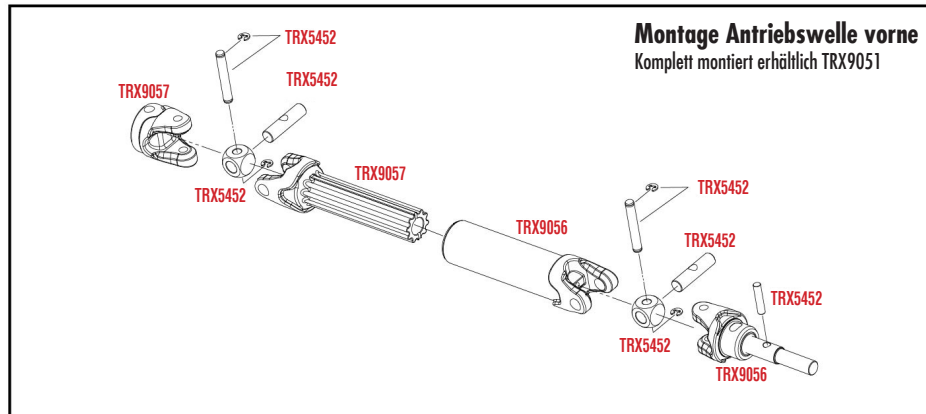

ANTRIEBSWELLEN