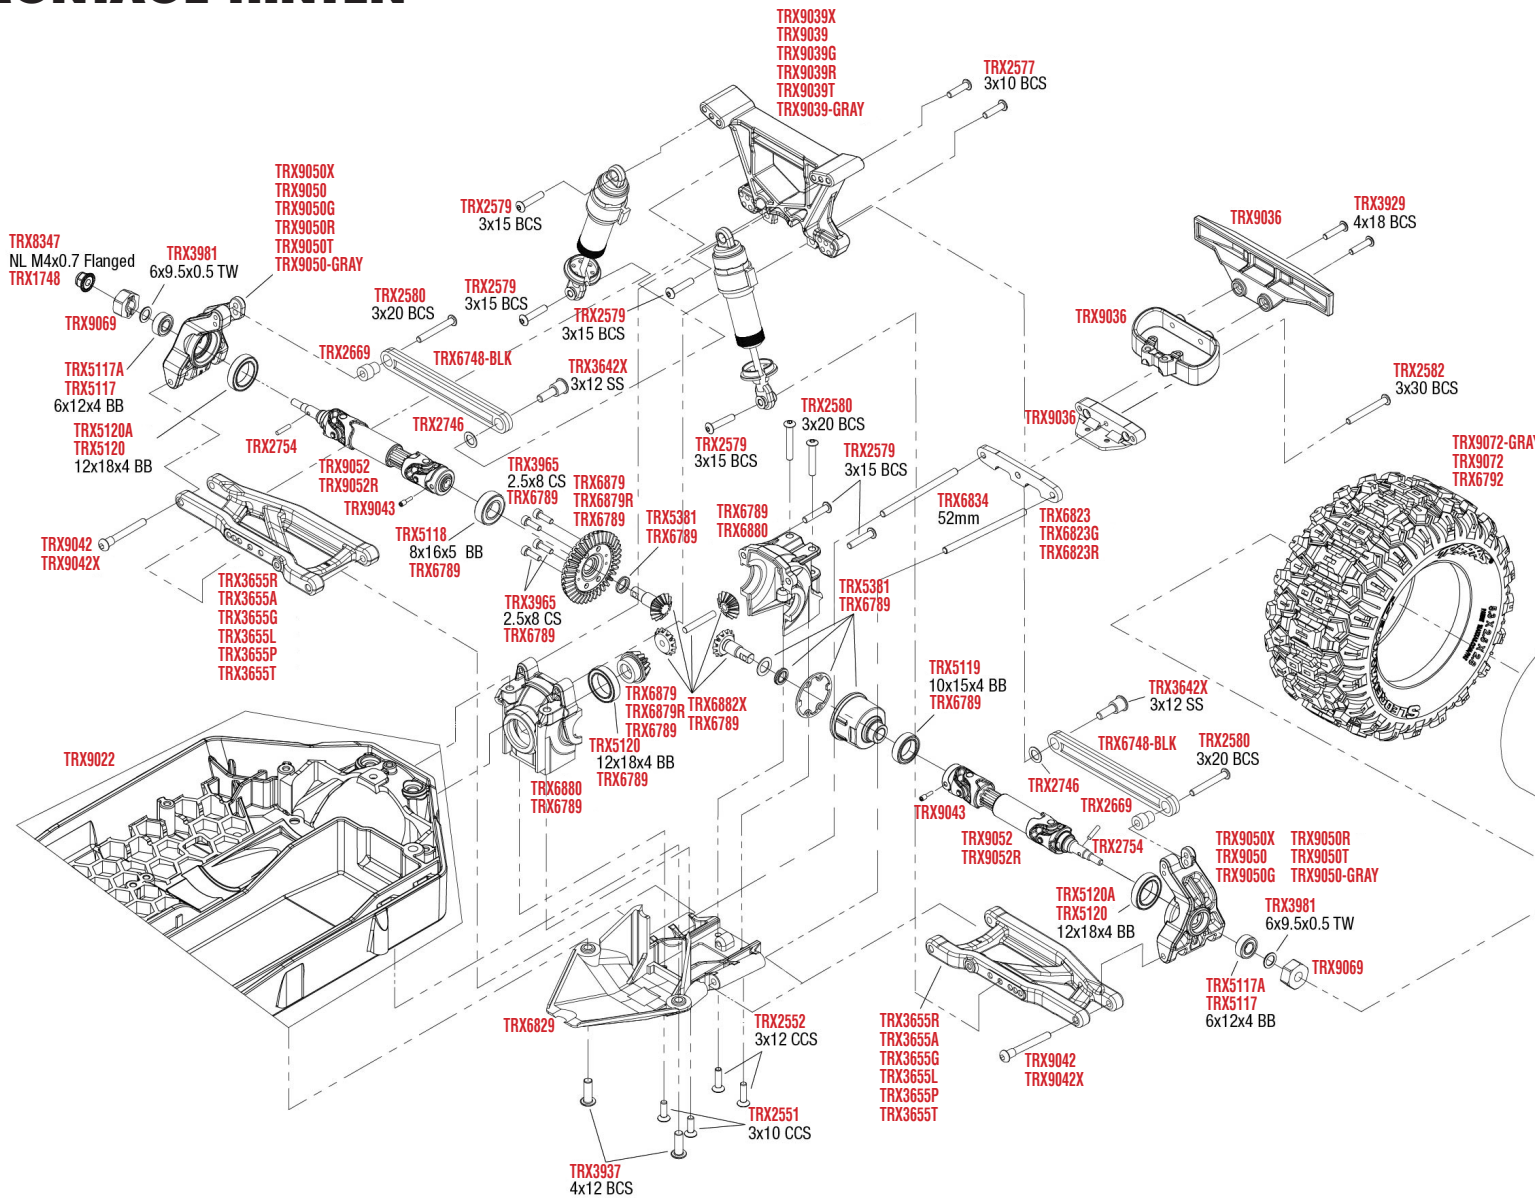

Differential Montage vorne

Dämpfer Montage

REV 230817-R00
See Parts List for a complete listing of optional accessories.

Specifications on this page are subject to change without notice. Every attempt has been made to ensure the accuracy of this drawing; however, Traxxas cannot be held responsible for typographical or other errors.

STAMPEDE 4x4

BRUSHLESS

MONTAGE HINTEN

See Parts List for a complete listing of optional accessories.

Specifications on this page are subject to change without notice. Every attempt has been made to ensure the accuracy of this drawing; however, Traxxas cannot be held responsible for typographical or other errors.

REV 230817-R00

STAMPEDE 4x4 BRUSHLESS

CHASSIS MONTAGE

Specifications on this page are subject to change without notice. Every attempt has been made to ensure the accuracy of this drawing; however, Traxxas cannot be held responsible for typographical or other errors.

See Parts List for a complete listing of optional accessories.

REV 230817-R00

STAMPEDE 4x4 BRUSHLESS

MONTAGE ANTRIEB

See Parts List for a complete listing of optional accessories.

REV 230817-R00
Specifications on this page are subject to change without notice. Every attempt has been made to ensure the accuracy of this drawing; however, Traxxas cannot be held responsible for typographical or other errors.