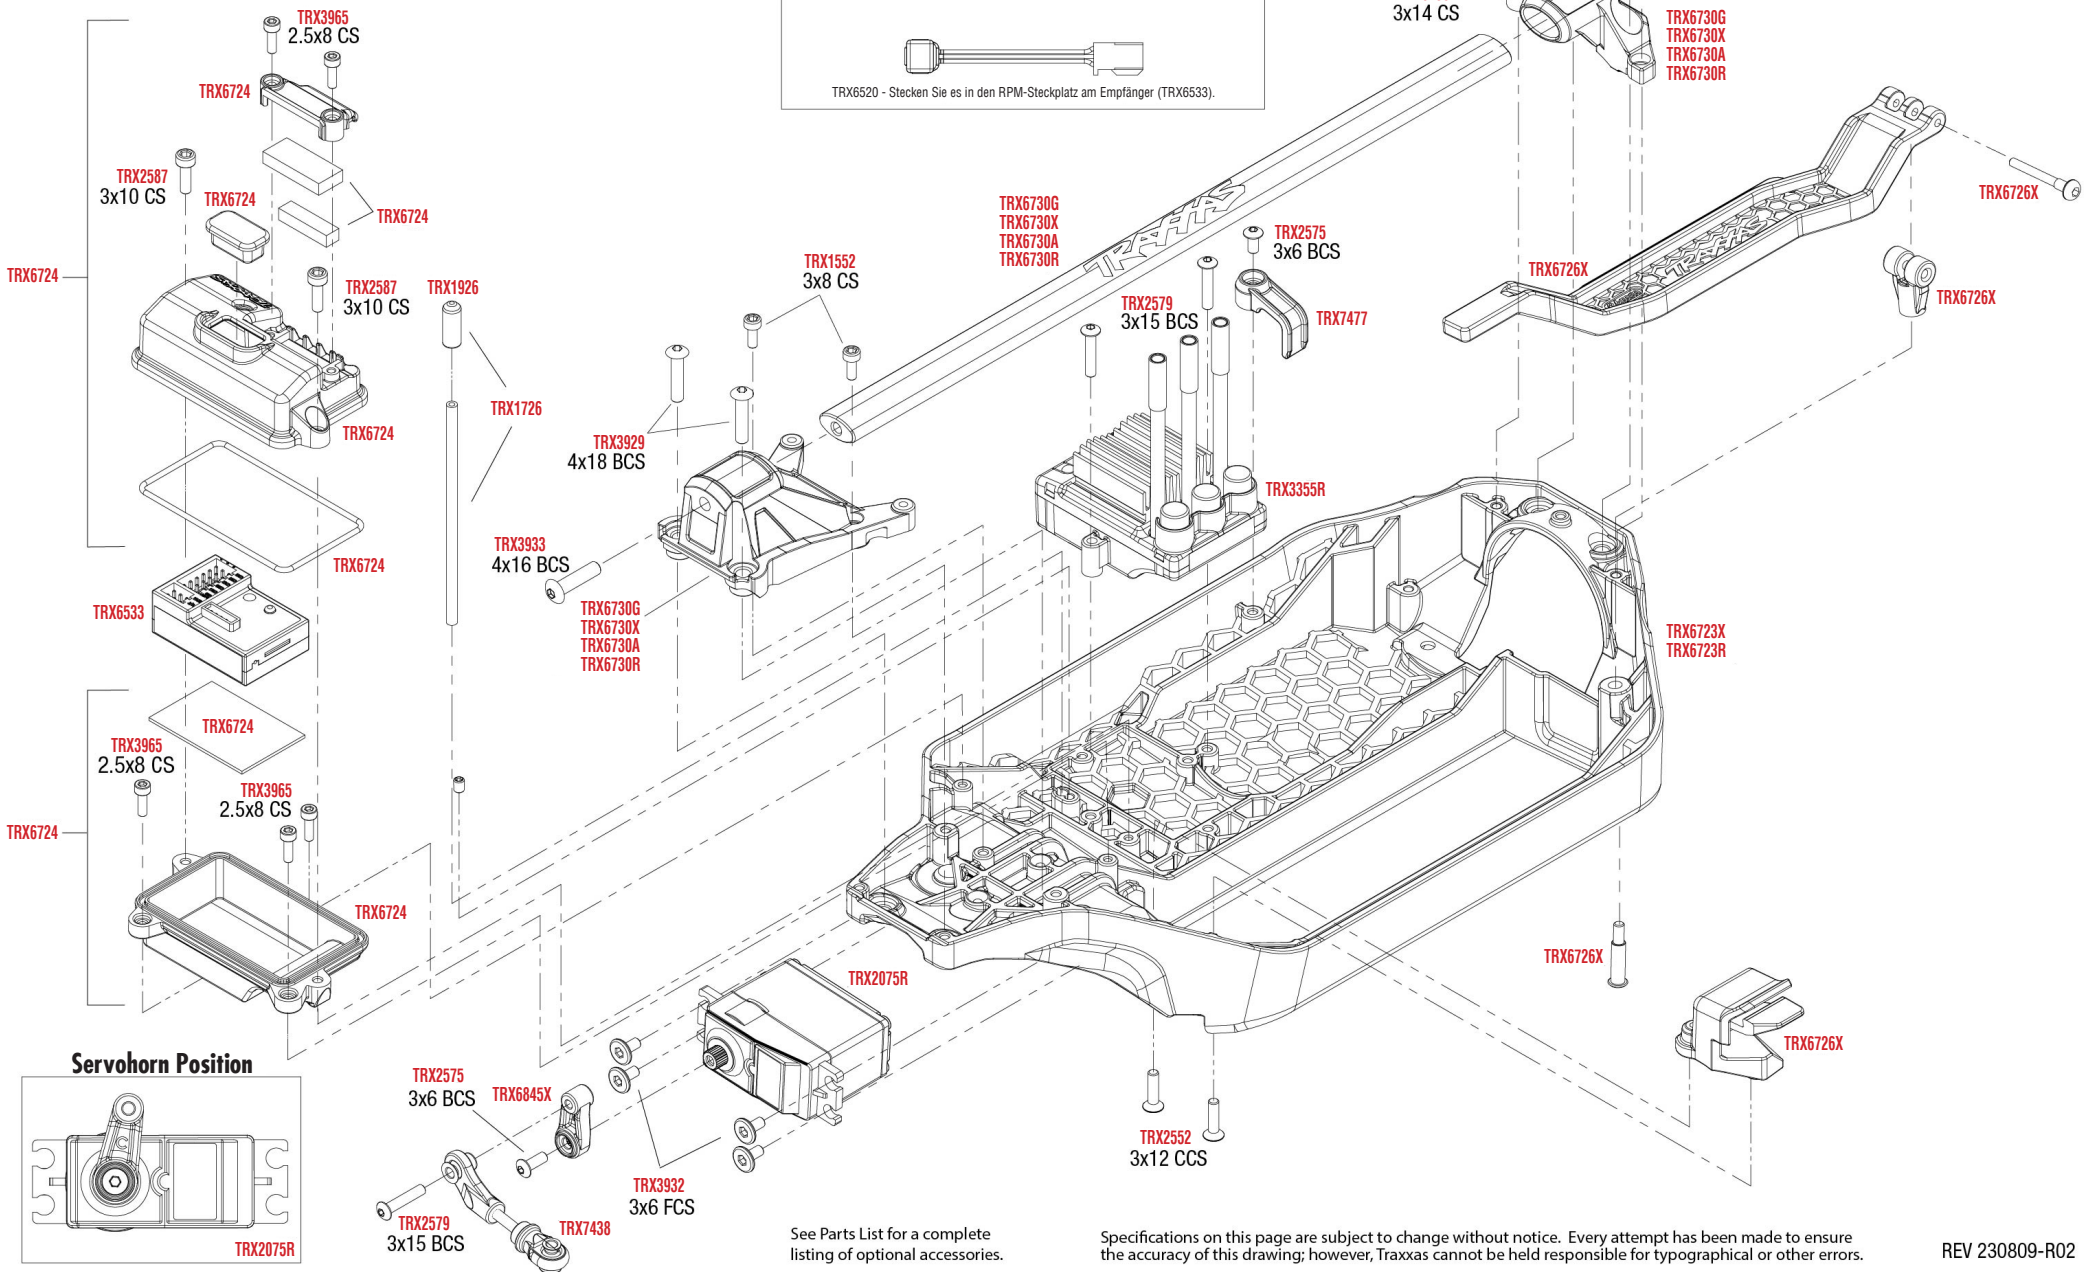

RUSTLER 4x4 ULTIMATE

MONTAGE CHASSIS

Telemetrie Sensor

TRX6521 - Stecken Sie den grauen Stecker in den V/T-Steckplatz am Empfänger (TRX6533).
Beachten Sie, dass der rote Stecker zum Anschließen des Stroms vom Regler verwendet wird.

TRX6520 - Stecken Sie es in den RPM-Steckplatz am Empfänger (TRX6533).

See Parts List for a complete listing of optional accessories.

Specifications on this page are subject to change without notice. Every attempt has been made to ensure the accuracy of this drawing; however, Traxxas cannot be held responsible for typographical or other errors.