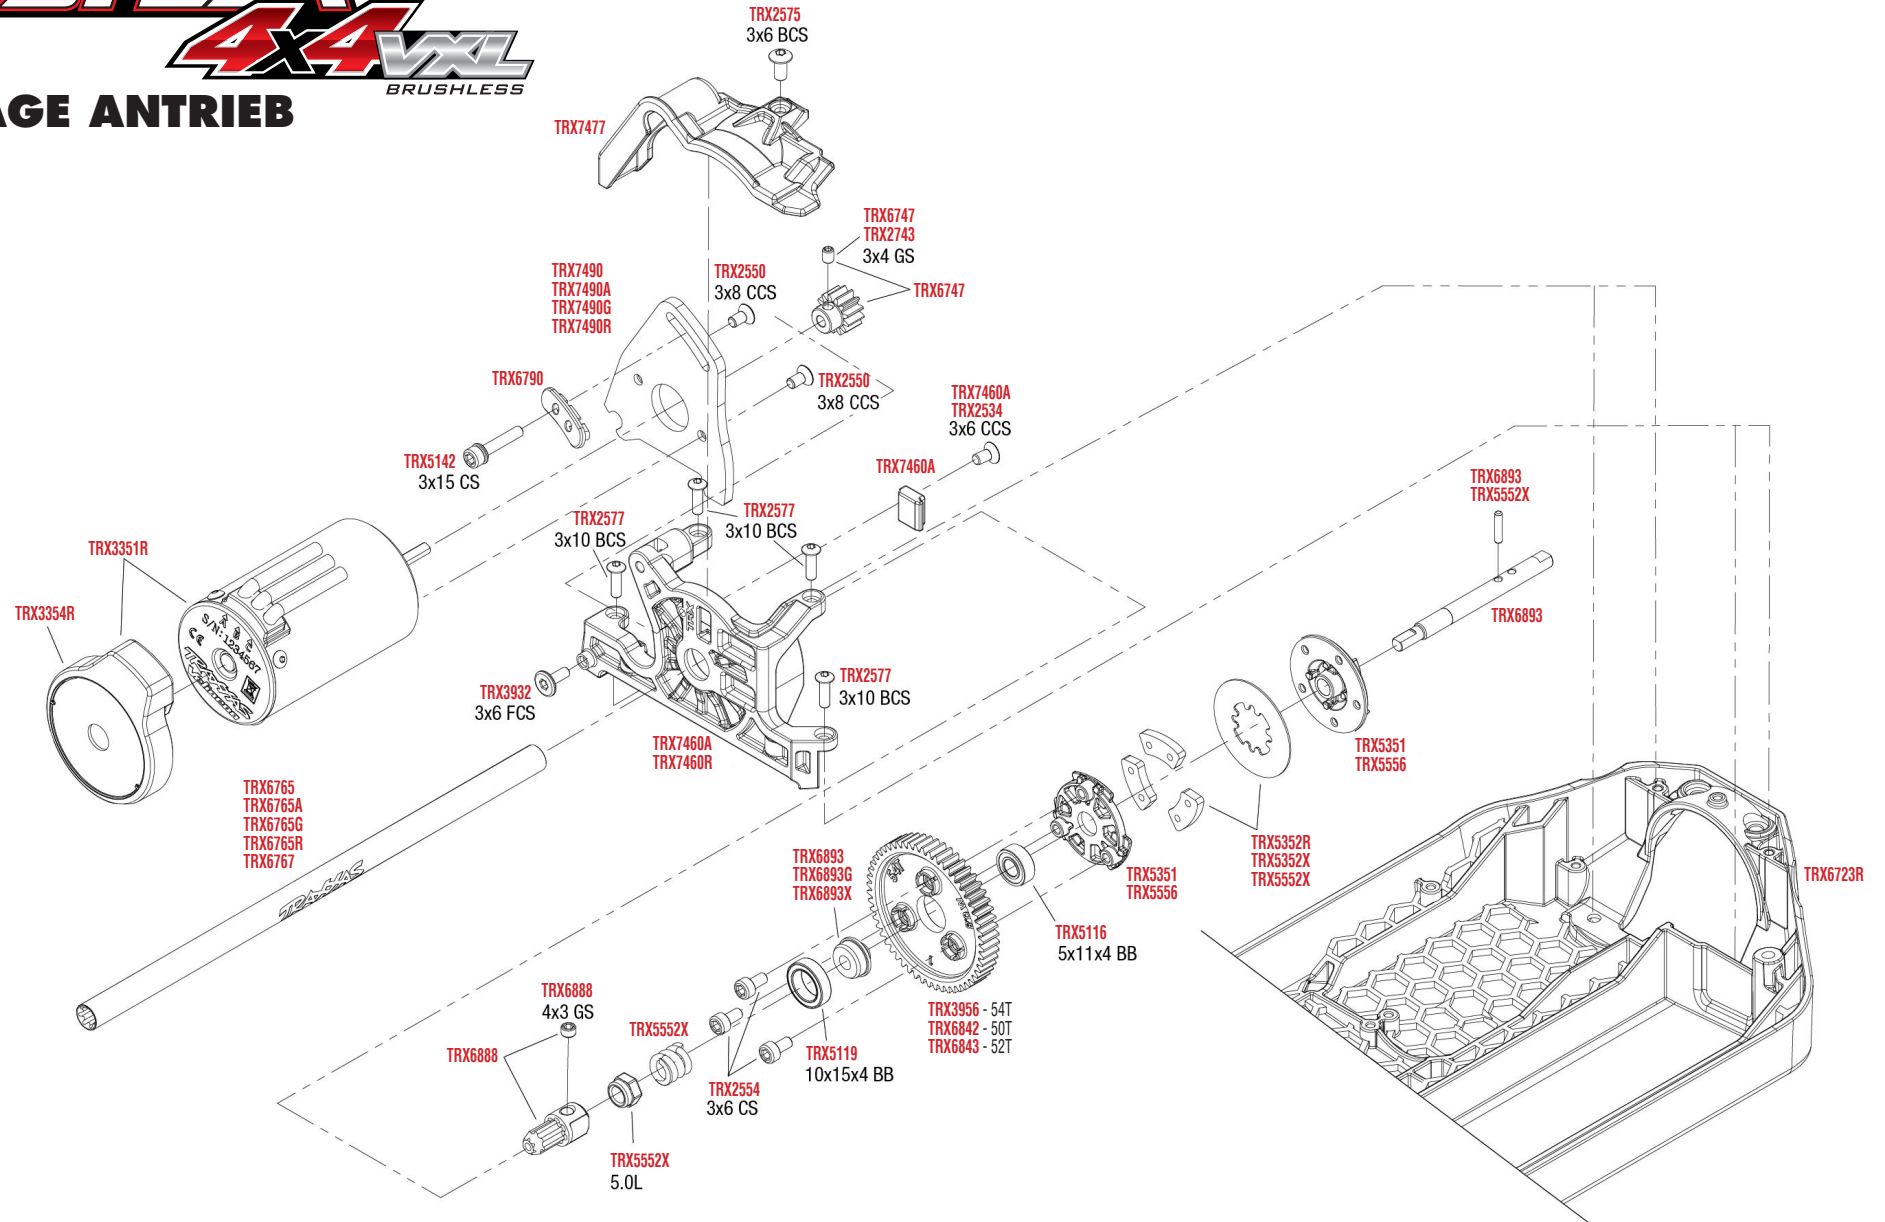

# RUSTLER<sup>®</sup> 4x4 VXL BRUSHLESS

## MONTAGE ANTRIEB

See Parts List for a complete listing of optional accessories.

REV 221121-R22  
Specifications on this page are subject to change without notice. Every attempt has been made to ensure the accuracy of this drawing; however, Traxxas cannot be held responsible for typographical or other errors.

## MONTAGE ANTRIEBSWELLEN

## MODULARE MONTAGE