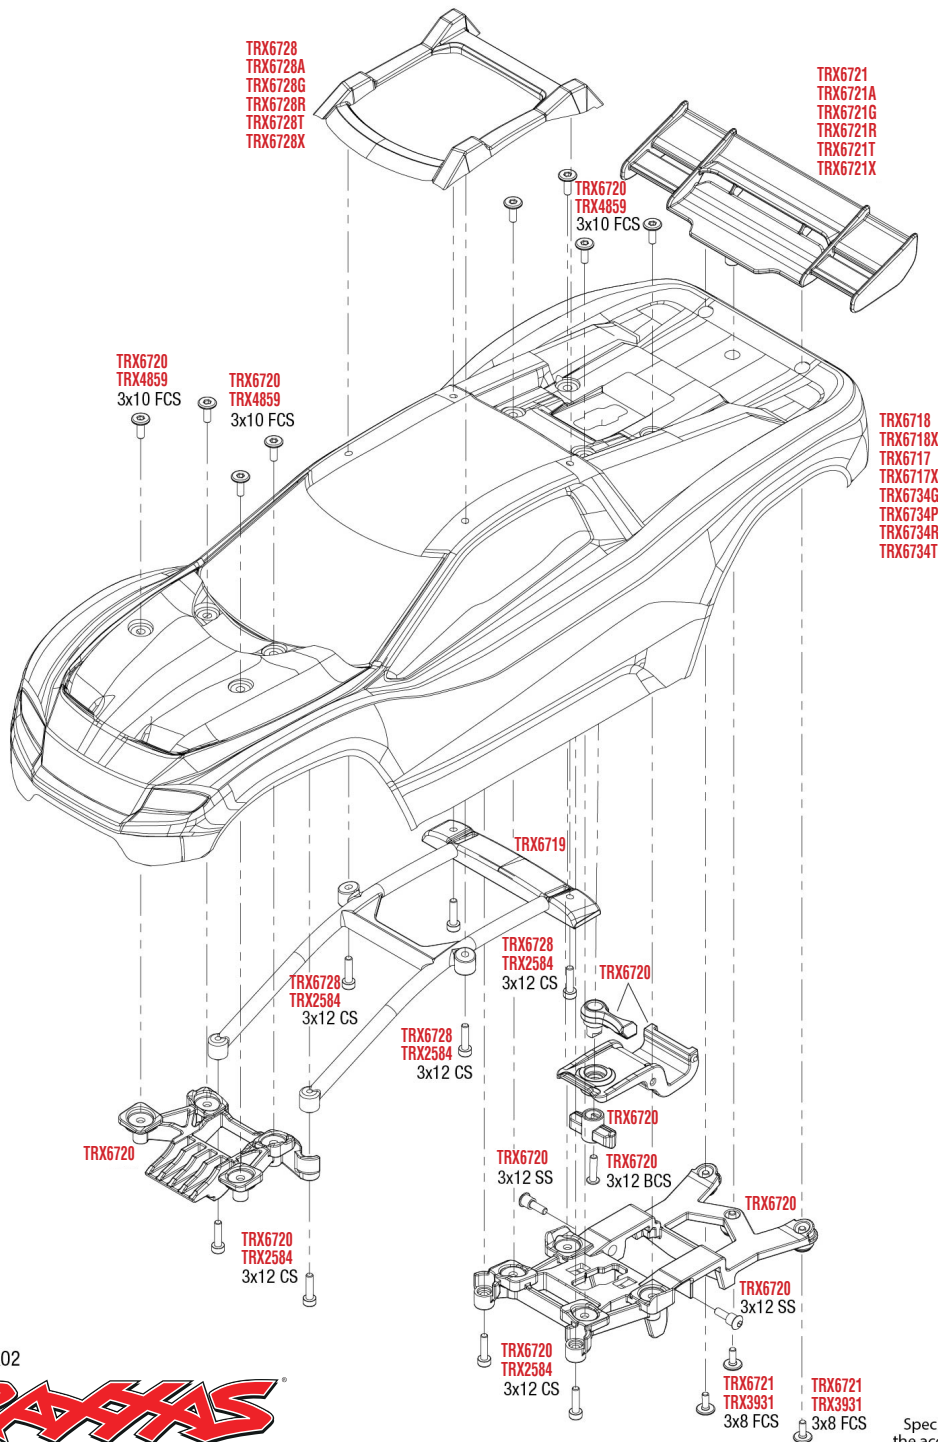

RUSTLER 4x4

MONTAGE ANTRIEB

See Parts List for a complete listing of optional accessories.

REV 221121-R02
Specifications on this page are subject to change without notice. Every attempt has been made to ensure the accuracy of this drawing; however, Traxxas cannot be held responsible for typographical or other errors.

MONTAGE ANTRIEBSWELLEN

MODULARE MONTAGE

RUSTLER 4x4

KAROSSERIE MONTAGE

REV 221121-R02

Specifications on this page are subject to change without notice. Every attempt has been made to ensure the accuracy of this drawing; however, Traxxas cannot be held responsible for typographical or other errors.

See Parts List for a complete listing of optional accessories.