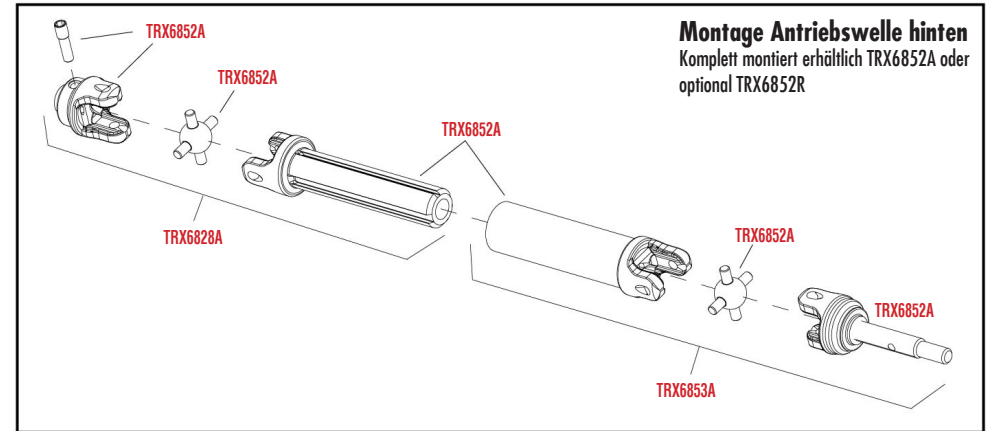

RUSTLER 4x4

MONTAGE ANTRIEB

See Parts List for a complete listing of optional accessories.

REV 221121-R02
Specifications on this page are subject to change without notice. Every attempt has been made to ensure the accuracy of this drawing; however, Traxxas cannot be held responsible for typographical or other errors.

MONTAGE ANTRIEBSWELLEN

MODULARE MONTAGE

RUSTLER 4x4

KAROSSERIE MONTAGE

REV 221121-R02

Specifications on this page are subject to change without notice. Every attempt has been made to ensure the accuracy of this drawing; however, Traxxas cannot be held responsible for typographical or other errors.