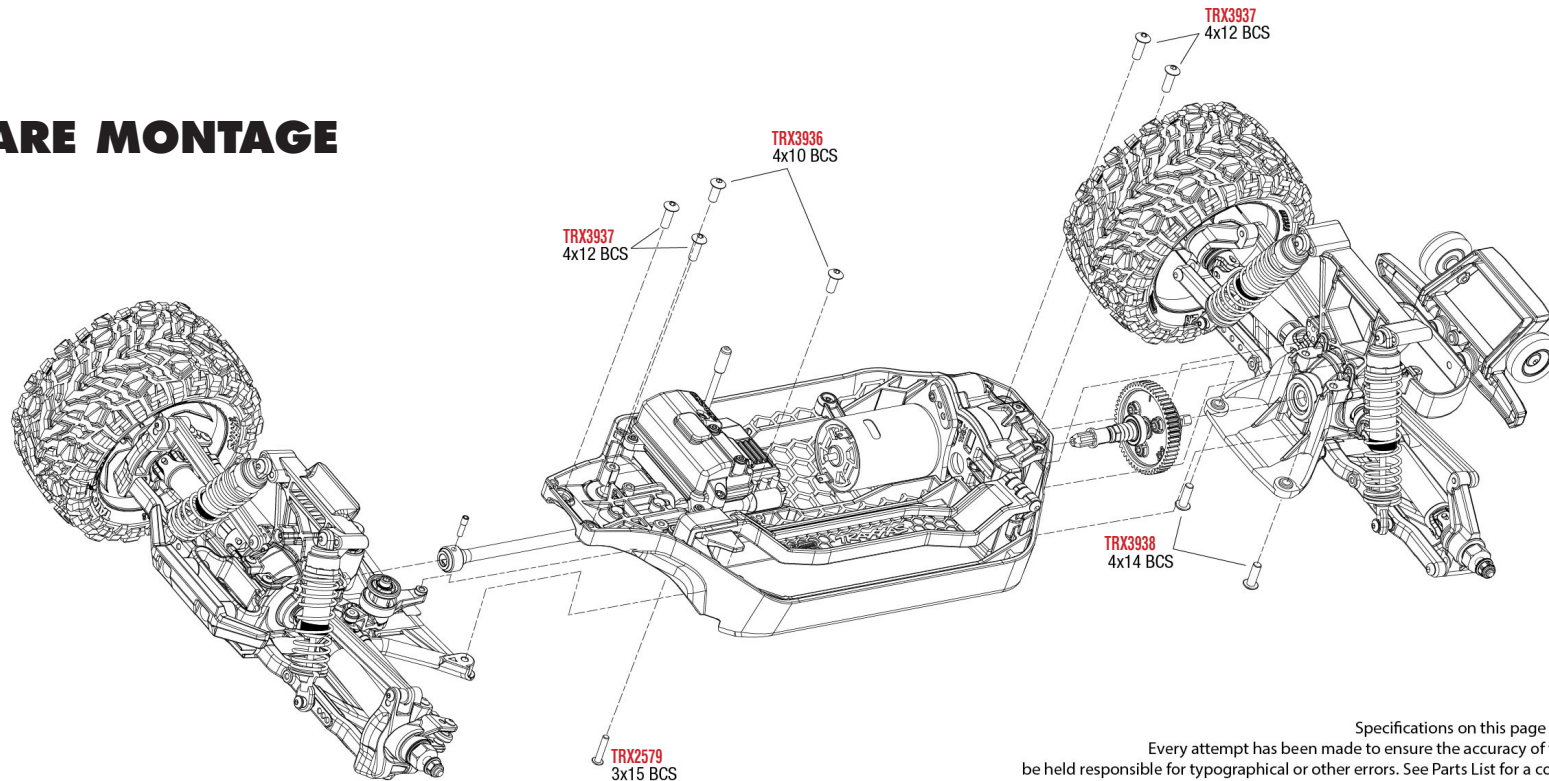

RUSTLER 4x4

MONTAGE ANTRIEB

See Parts List for a complete listing of optional accessories.

REV 221121-R02
Specifications on this page are subject to change without notice. Every attempt has been made to ensure the accuracy of this drawing; however, Traxxas cannot be held responsible for typographical or other errors.

MONTAGE ANTRIEBSWELLEN

MODULARE MONTAGE

RUSTLER 4x4

KAROSSERIE MONTAGE

REV 221121-R02

Specifications on this page are subject to change without notice. Every attempt has been made to ensure the accuracy of this drawing; however, Traxxas cannot be held responsible for typographical or other errors.

See Parts List for a complete listing of optional accessories.