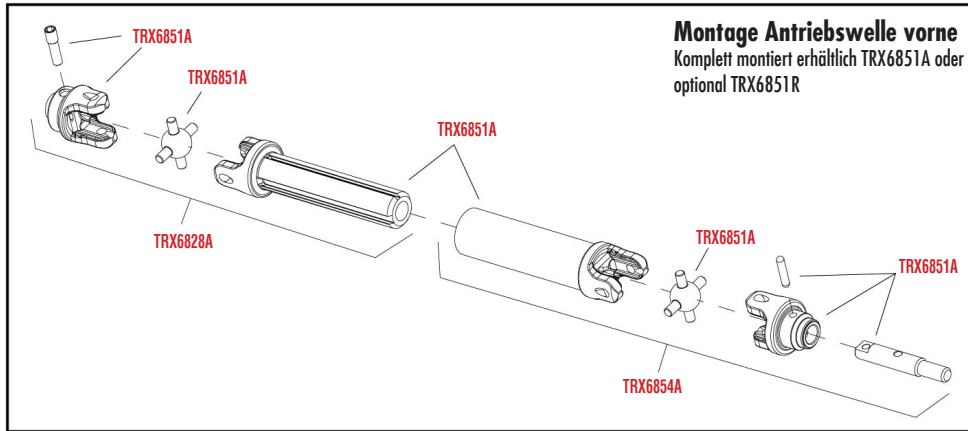

RUSTLER 4x4

MONTAGE ANTRIEB

See Parts List for a complete listing of optional accessories.

REV 221121-R02
Specifications on this page are subject to change without notice. Every attempt has been made to ensure the accuracy of this drawing; however, Traxxas cannot be held responsible for typographical or other errors.

MONTAGE ANTRIEBSWELLEN

MODULARE MONTAGE

RUSTLER 4x4

KAROSSERIE MONTAGE

REV 221121-R02

Specifications on this page are subject to change without notice. Every attempt has been made to ensure the accuracy of this drawing; however, Traxxas cannot be held responsible for typographical or other errors.