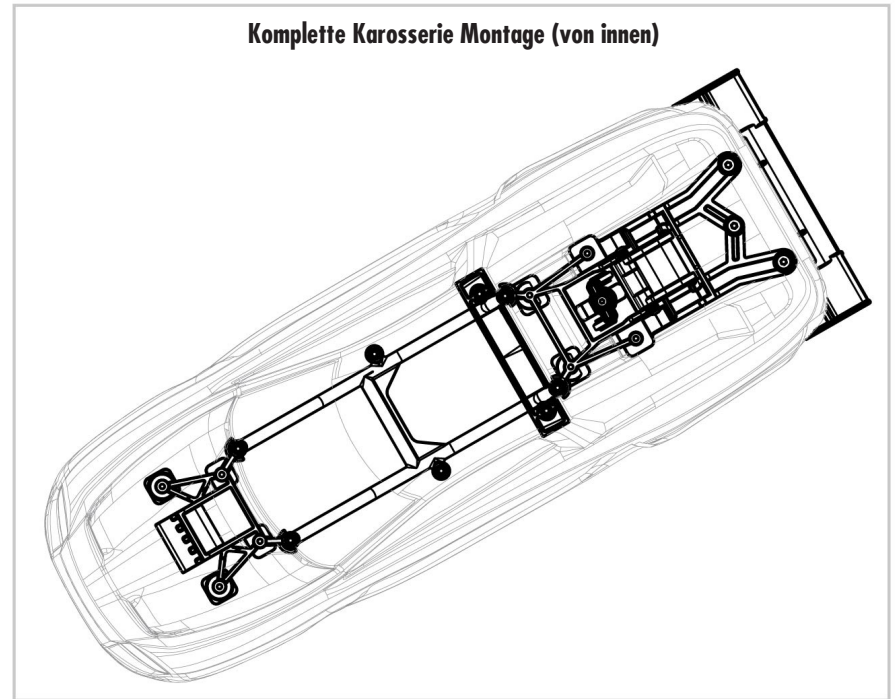

MONTAGE ANTRIEBSWELLEN

MODULARE MONTAGE

RUSTLER 4x4

KAROSSERIE MONTAGE

REV 221121-R02

Specifications on this page are subject to change without notice. Every attempt has been made to ensure the accuracy of this drawing; however, Traxxas cannot be held responsible for typographical or other errors.