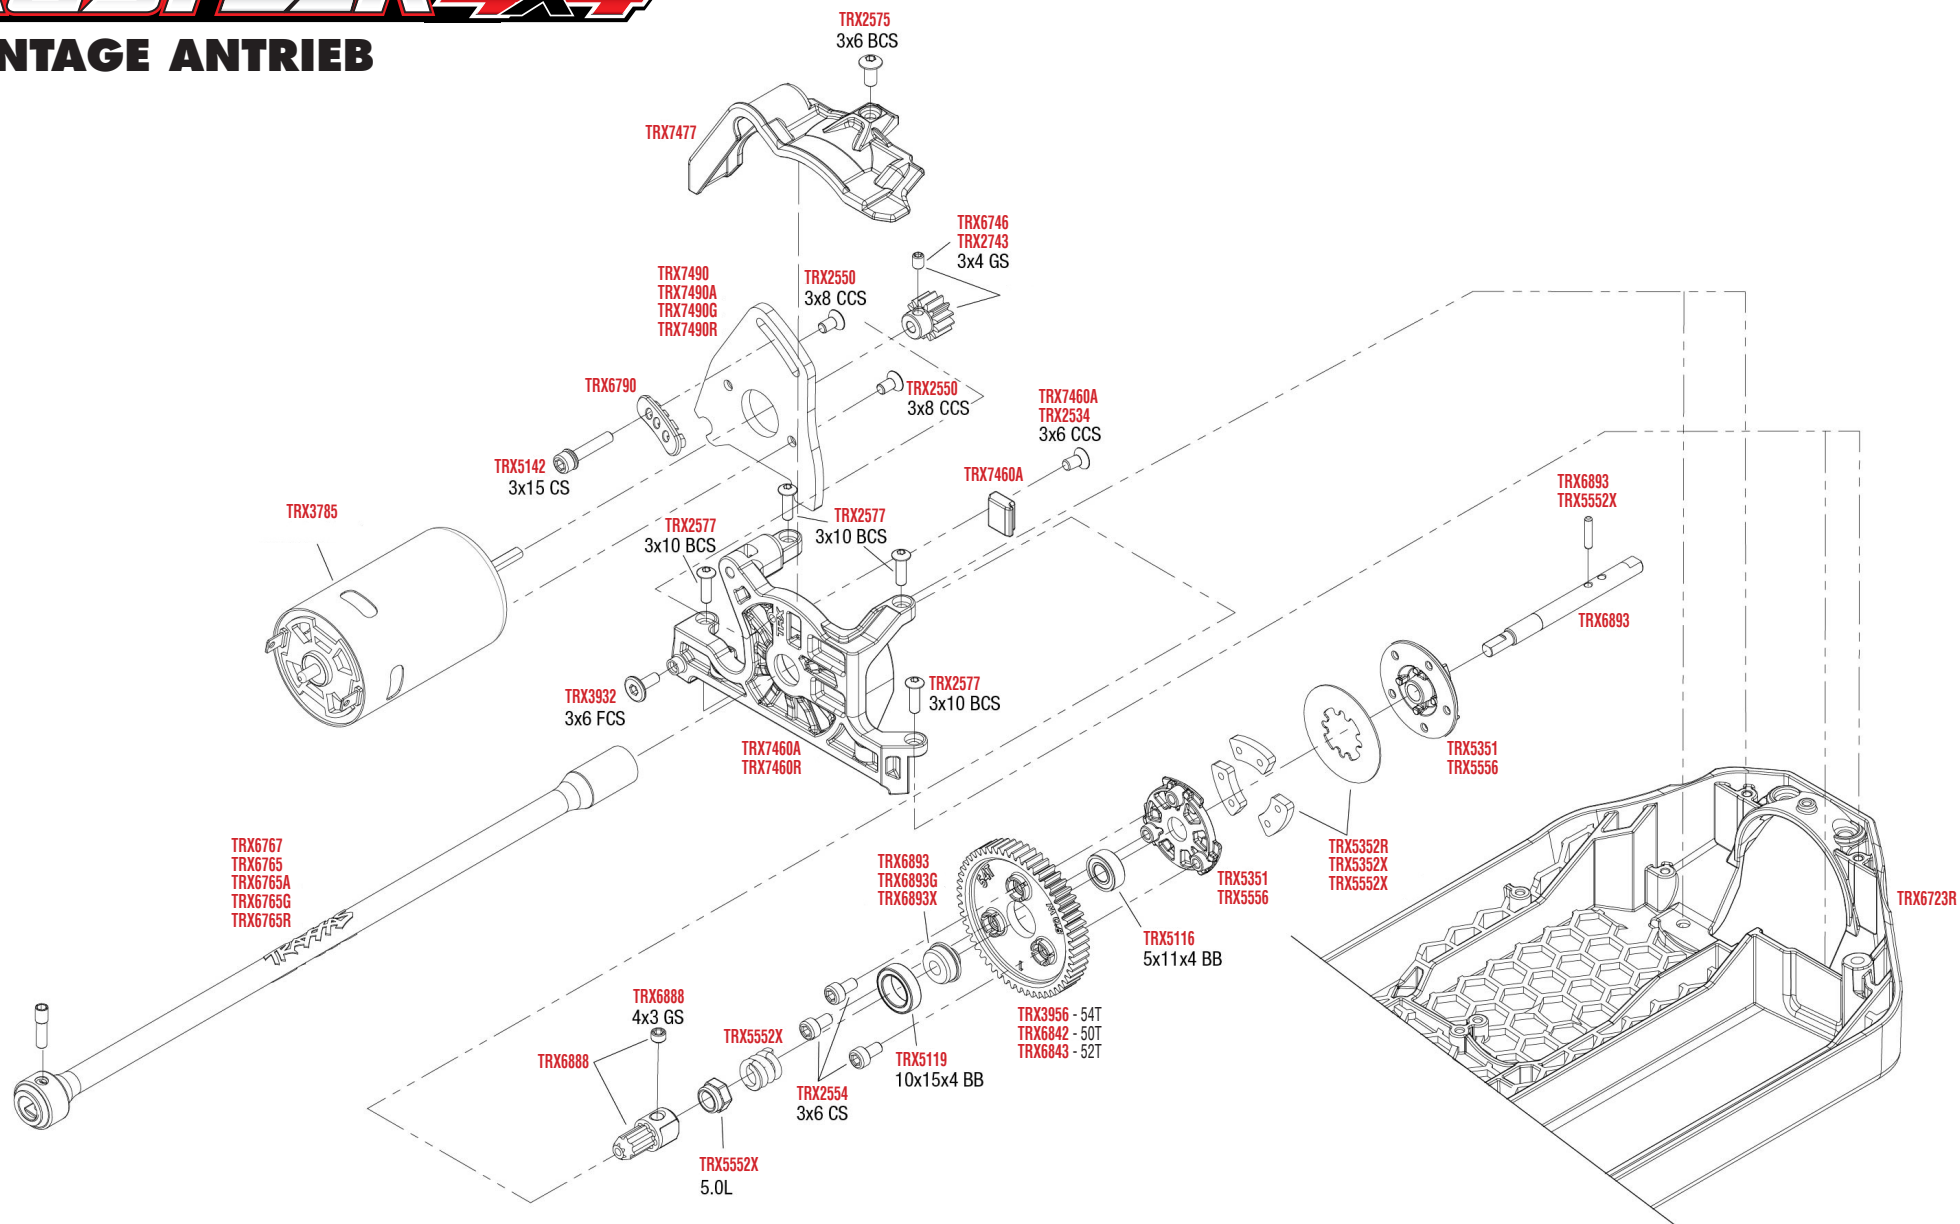

RUSTLER 4x4

MONTAGE ANTRIEB

See Parts List for a complete listing of optional accessories.

REV 221121-R02
Specifications on this page are subject to change without notice. Every attempt has been made to ensure the accuracy of this drawing; however, Traxxas cannot be held responsible for typographical or other errors.

MONTAGE ANTRIEBSWELLEN

MODULARE MONTAGE

RUSTLER 4x4

KAROSSERIE MONTAGE

REV 221121-R02

Specifications on this page are subject to change without notice. Every attempt has been made to ensure the accuracy of this drawing; however, Traxxas cannot be held responsible for typographical or other errors.

See Parts List for a complete listing of optional accessories.