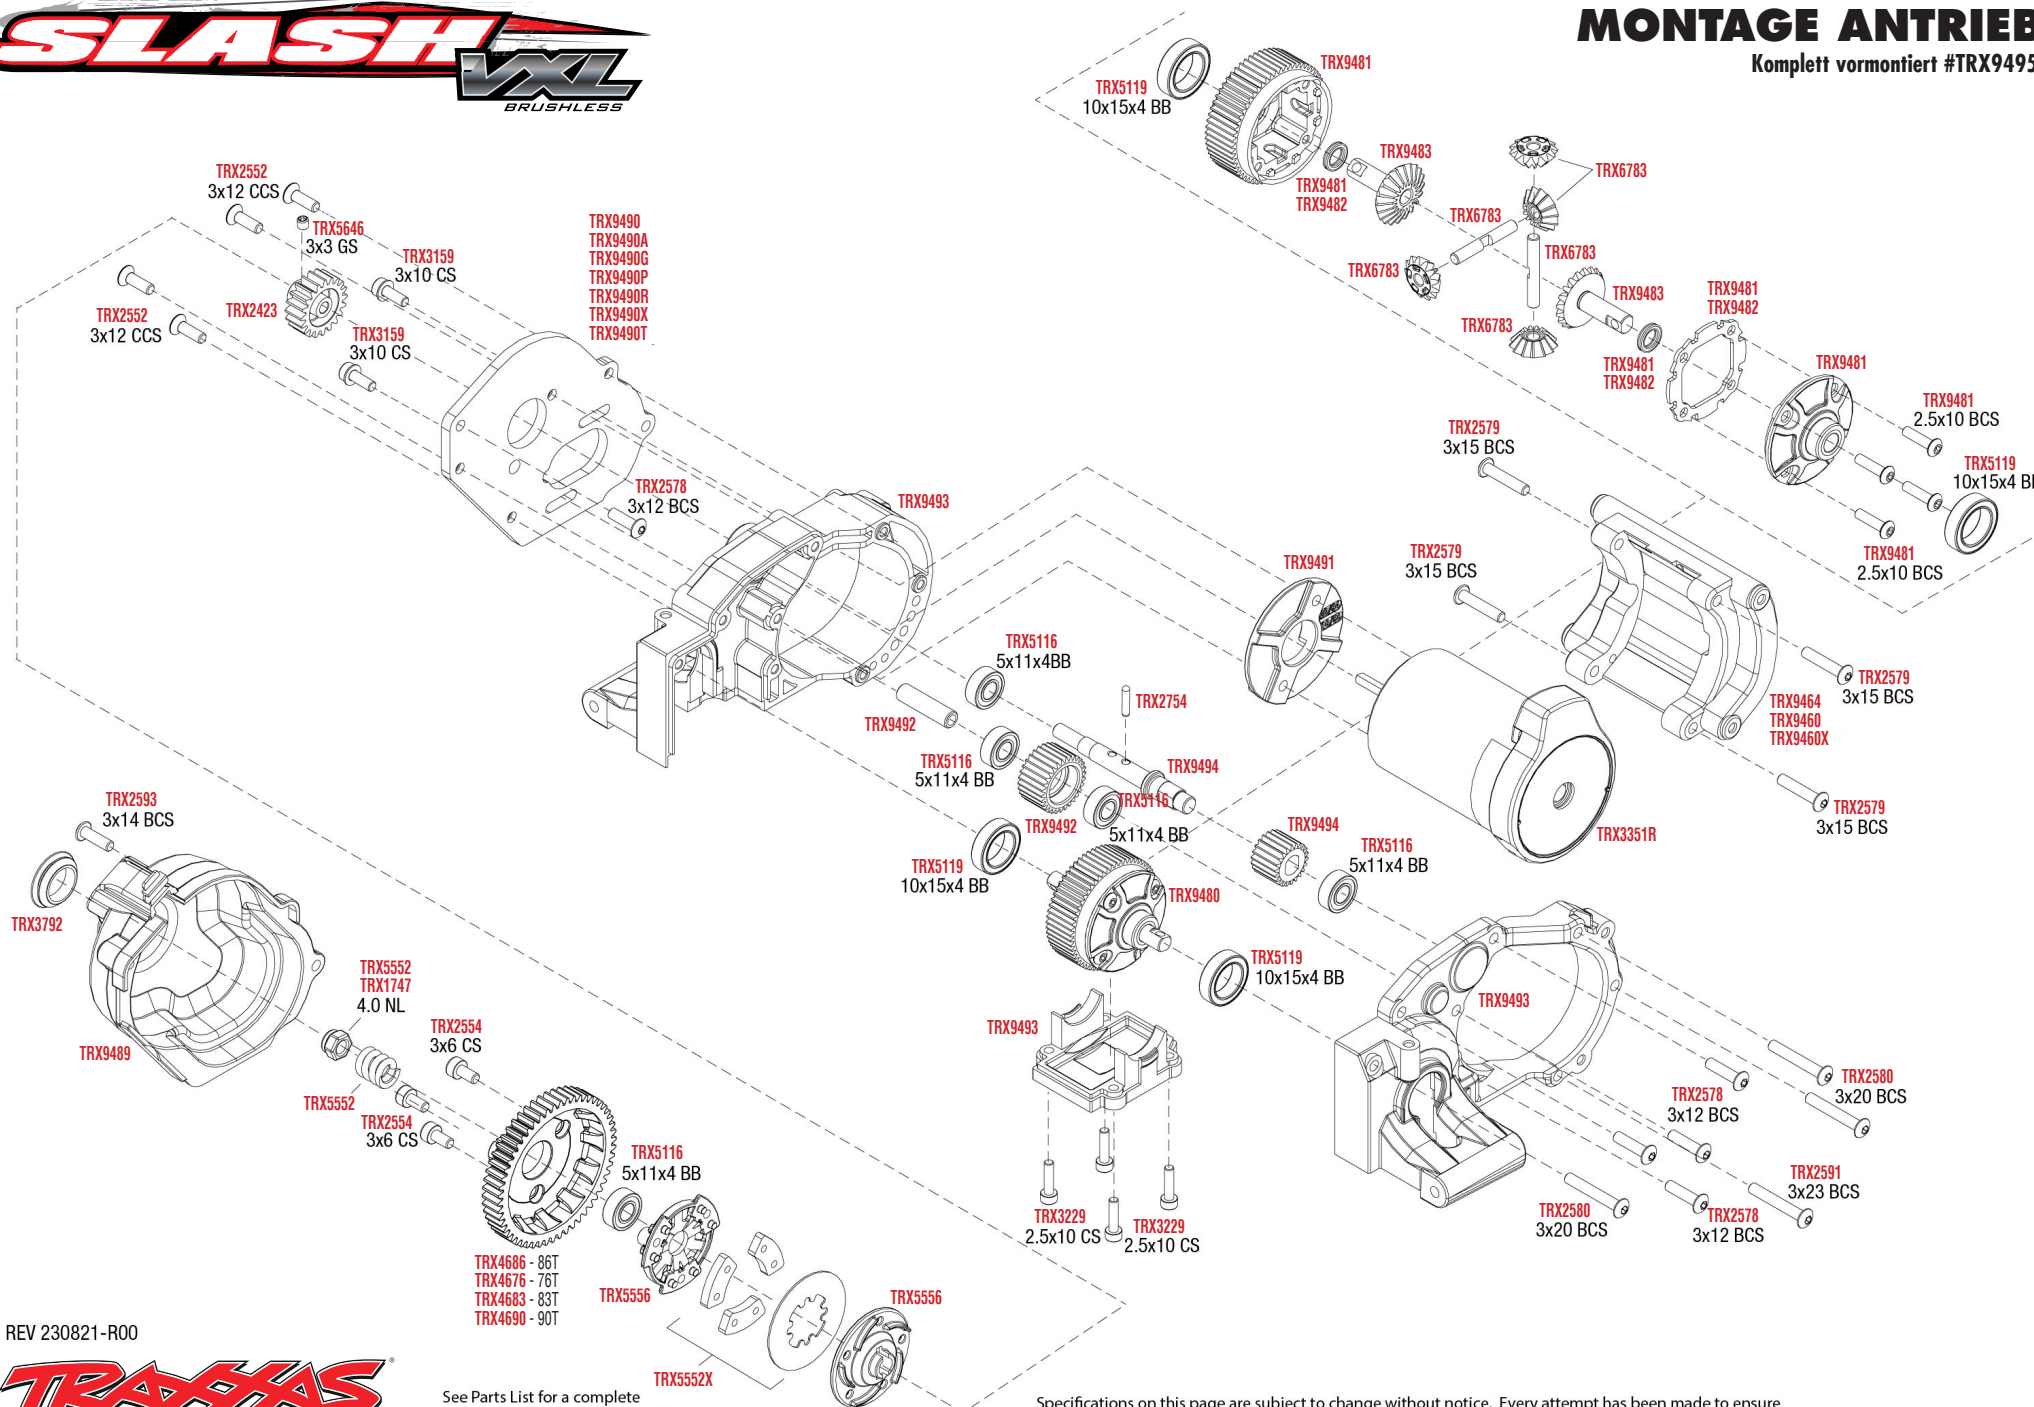

MONTAGE ANTRIEB

Komplett vormontiert #TRX9495

REV 230821-R00

See Parts List for a complete listing of optional accessories.

Specifications on this page are subject to change without notice. Every attempt has been made to ensure the accuracy of this drawing; however, Traxxas cannot be held responsible for typographical or other errors.