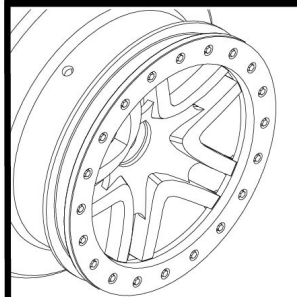

Split Spoke Felgen

Felgen*		Reifen & Felgen montiert		Reifen & Felgen montiert		Reifen & Felgen montiert	
Satin Beadlock/ Satin Wheel - Slash Rear or Slash 4X4 Front/Rear	TRX5872	TRX5873	-	-	-	TRX5880X	-
Satin Beadlock/ Satin Wheel - Slash Front	TRX5874	TRX5875	-	-	-	TRX5881X	-
Red Beadlock/ Satin Wheel - Slash Rear or Slash 4X4 Front/Rear	-	TRX5873A	TRX5873R	-	-	-	-
Red Beadlock/ Satin Wheel - Slash Front	TRX5874A	-	-	-	-	-	-
Black Beadlock/ Satin Wheel - Slash Rear or Slash 4X4 Front/Rear	TRX5872X	TRX5873X	-	TRX5878	-	TRX5880	-
Black Beadlock/ Satin Wheel - Slash Front	TRX5874X	TRX5875X	-	-	-	TRX5881	-
Red Beadlock/ Chrome Wheel - Slash Rear or Slash 4X4 Front/Rear	TRX5868	TRX5887†	TRX5887R	TRX5867	-	-	-
Red Beadlock/ Chrome Wheel - Slash Front	-	TRX5888	-	TRX5869	-	-	-
Blue Beadlock/ Chrome Wheel - Slash Rear or Slash 4X4 Front/Rear	TRX5868A	-	-	TRX5867A	-	-	-
Blue Beadlock/ Chrome Wheel - Slash Front	TRX5870A	-	-	TRX5869A	-	-	-
Green Beadlock/ Chrome Wheel - Slash Front	TRX5866	-	-	TRX5865	-	-	-
Green Beadlock/ Chrome Wheel - Slash Rear or Slash 4X4 Front/Rear	TRX6875	-	-	TRX6876	-	-	-
Orange Beadlock/ Black Wheel - Slash Front	TRX5870X	TRX5864	-	-	-	-	-
Orange Beadlock/ Black Wheel - Slash Rear or Slash 4X4 Front/Rear	TRX5868X	TRX5863†	TRX5863R†	-	-	-	-
Black Beadlock/ Satin Wheel - Slash Rear or Slash 4X4 Front/Rear	TRX6872	TRX6892†	TRX6892R	TRX6873†	TRX6873X	TRX6874	TRX6874R
Black Beadlock/ Satin Wheel - Slash Front	TRX5876	-	-	TRX5877	-	TRX5882	TRX5882R
Black Chrome Beadlock/ Black Wheel - Slash Rear or Slash 4X4 Front/Rear	-	-	-	-	TRX6873T†	-	-
Red Beadlock/ Chrome Wheel - Slash Rear or Slash 4X4 Front/Rear	TRX6872A	TRX6891†	TRX6891R†	TRX6873A	TRX6873R	-	-
Red Beadlock/ Chrome Wheel - Slash Front	-	-	-	TRX5877A	TRX5877R	-	-
Green Beadlock/ Chrome Wheel - Slash Rear or Slash 4X4 Front/Rear Front	TRX6872X	-	-	-	-	-	-
Satin Beadlock/ Black Wheel - Slash Front	TRX5886	TRX5890	-	TRX5885	-	-	-
Satin Beadlock/ Black Wheel - Slash Rear or Slash 4X4 Front/Rear	TRX5884	TRX5889†	TRX5889R	TRX5883	-	-	-
Blue Beadlock/ Black Wheel - Slash Front	TRX5886A	-	-	TRX5885A	-	-	-
Blue Beadlock/ Black Wheel - Slash Rear or Slash 4X4 Front/Rear	TRX5884A	-	-	TRX5883A	-	-	-
Gray Beadlock/ Gray Wheel - Slash Rear or Slash 4X4 Front/Rear	-	TRX6964†	-	-	-	-	-
Orange Beadlock/ Orange Wheel - Slash Rear or Slash 4X4 Front/Rear	-	TRX5892†	-	-	-	-	-
Green Beadlock/ Green Wheel - Slash Rear or Slash 4X4 Front/Rear	-	TRX5892G†	-	-	-	-	-

*Wheels and/or tires sold in pairs
†TSM rated

Specifications on this page are subject to change without notice. Every attempt has been made to ensure the accuracy of this drawing; however, Traxxas cannot be held responsible for typographical or other errors. See Parts List for a complete listing of optional accessories.

BFGoodrich and all associated names are trademarks used with permission. Distributed under license by Traxxas LP. Copyright © 2023 MNA, Inc. All rights reserved.