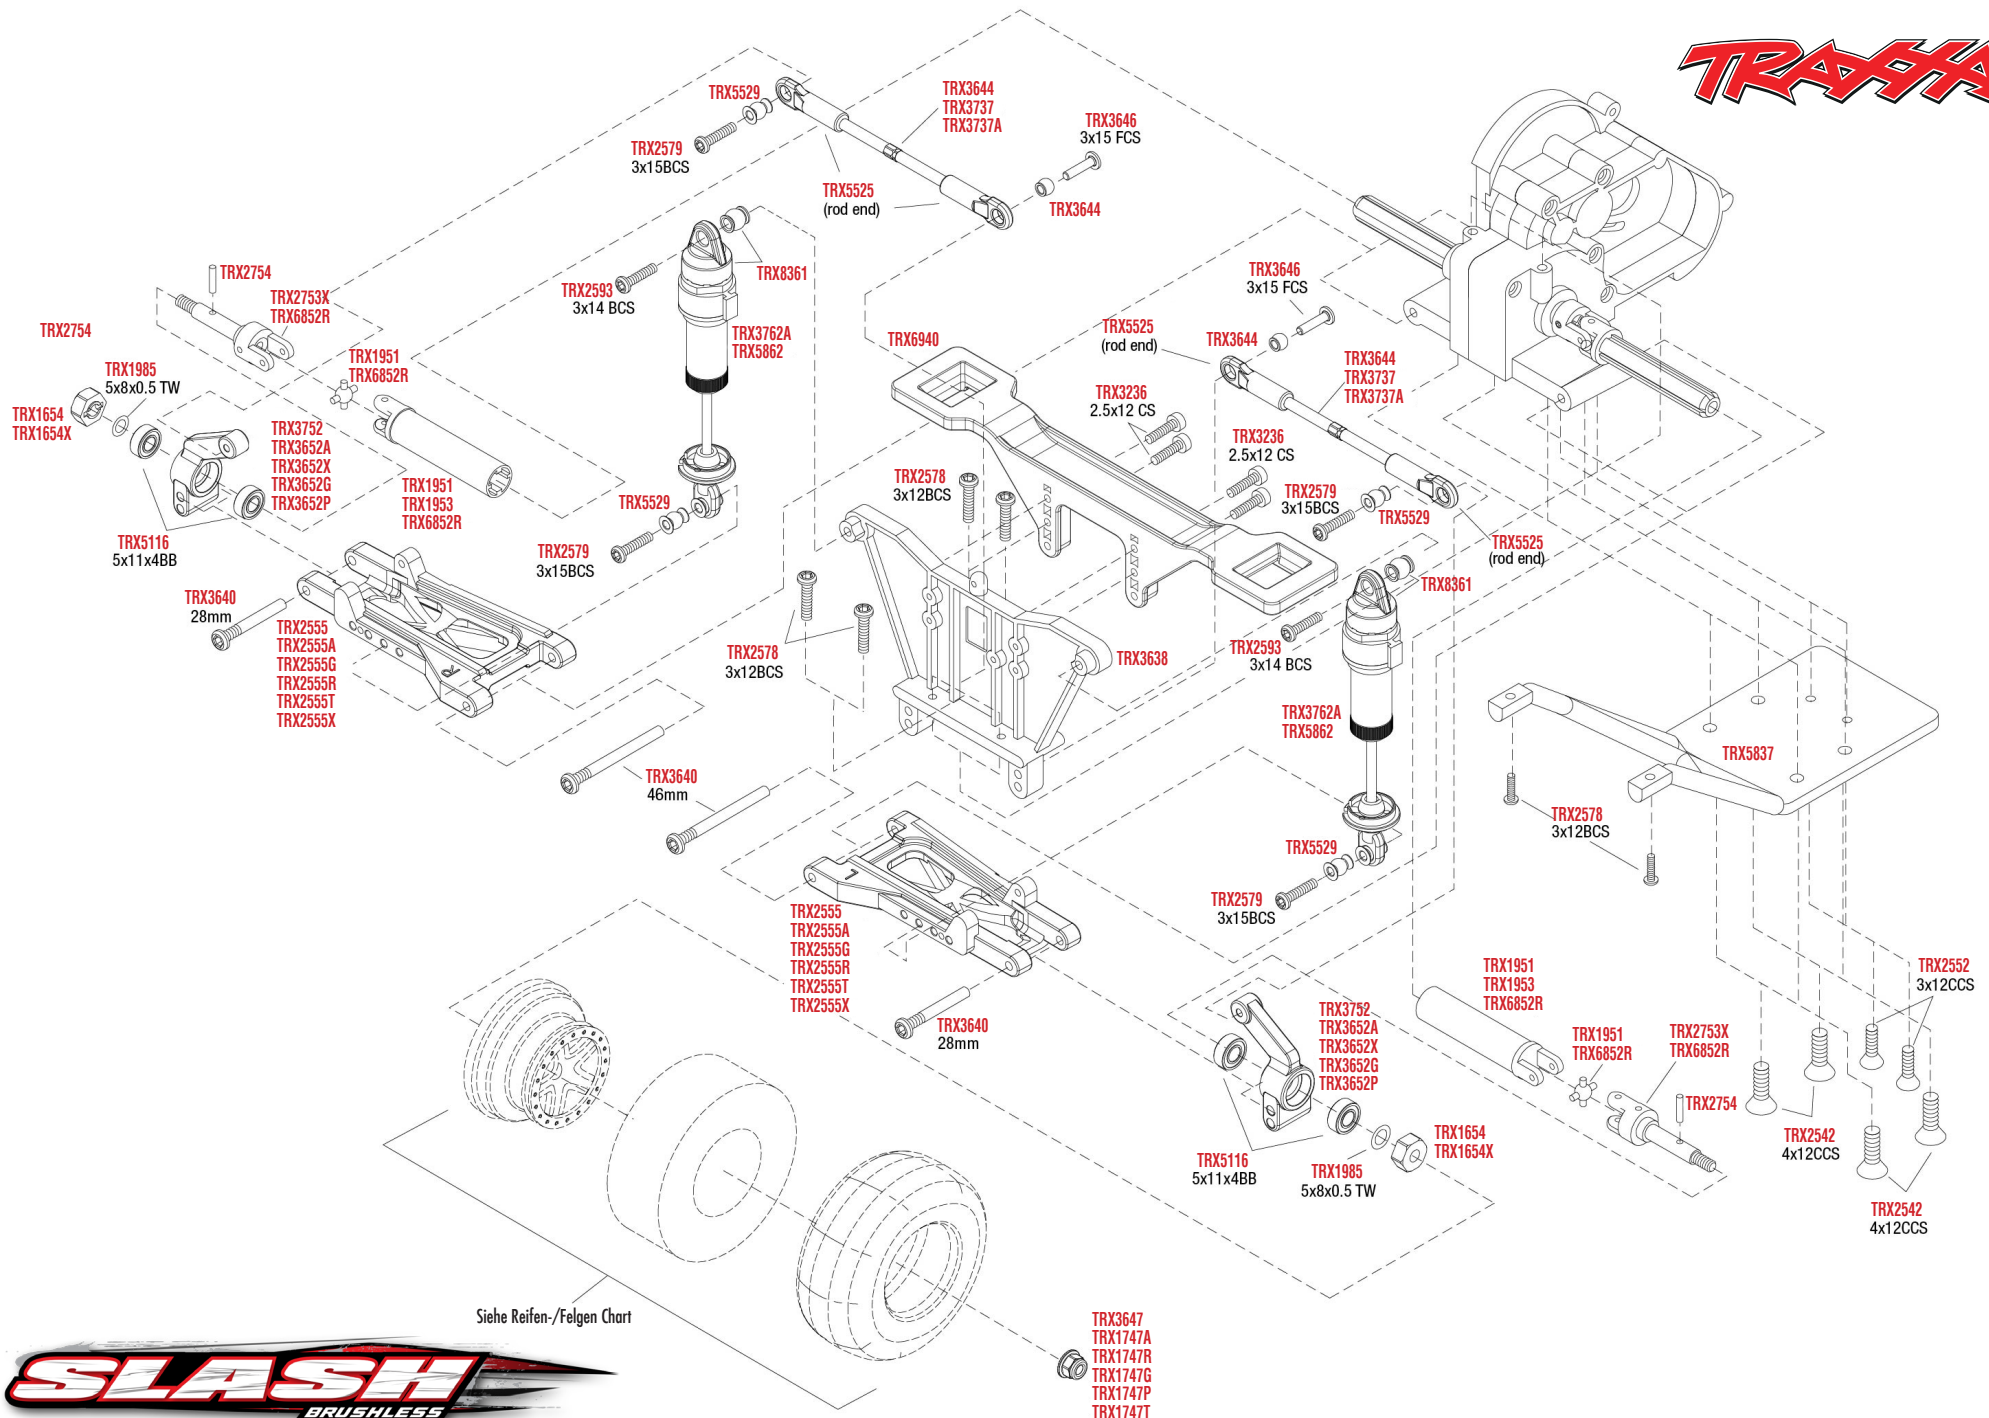

Siehe Reifen-/Felgen Chart