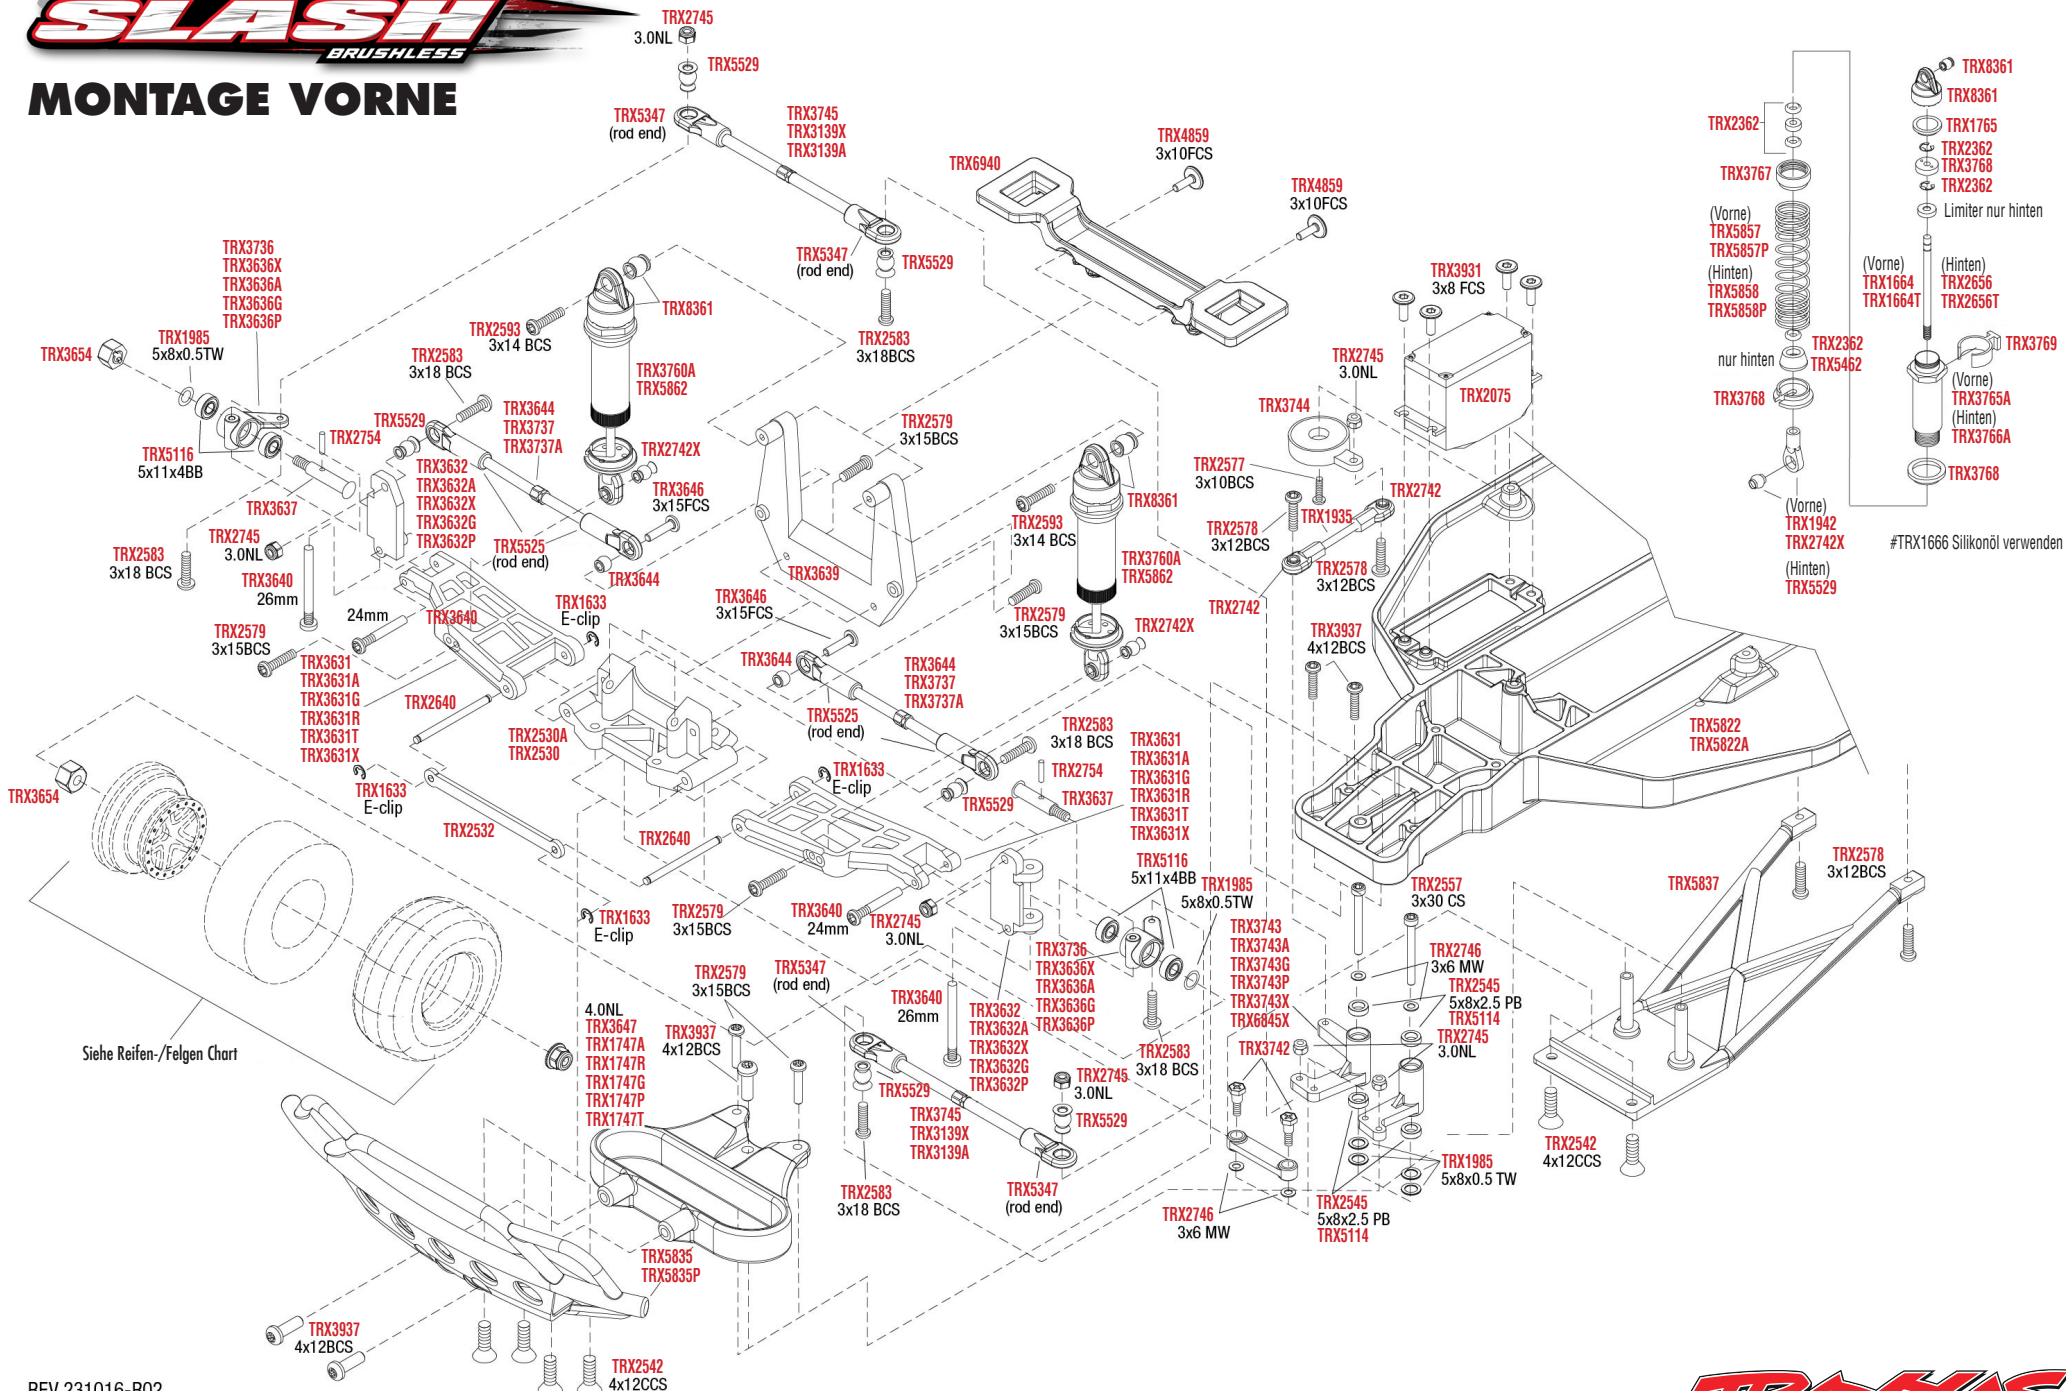

KAROSSERIE MONTAGE

Siehe Ersatzteilliste oder besuchen Sie den HOECO-Shop>ET-Tuning oder den HOECO-Katalog für eine komplette Liste an verfügbaren SC-Karosserien.

Komplette Karosserie Montage (von oben)

Komplette Karosserie Montage (von innen)

MONTAGE VORNE

Siehe Reifen-/Felgen Chart

REV 231016-R02

Specifications on this page are subject to change without notice. Every attempt has been made to ensure the accuracy of this drawing; however, Traxxas cannot be held responsible for typographical or other errors.

See Parts List for a complete listing of optional accessories.

Siehe Reifen-/Felgen Chart

MONTAGE HINTEN

See Parts List for a complete listing of optional accessories.

REV 231016-R02
Specifications on this page are subject to change without notice. Every attempt has been made to ensure the accuracy of this drawing; however, Traxxas cannot be held responsible for typographical or other errors.