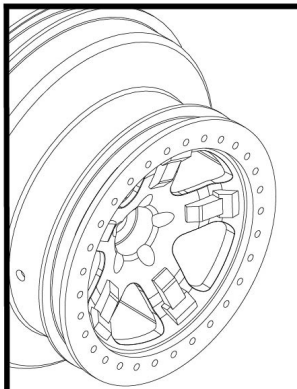

Traxxas SCT Felgen