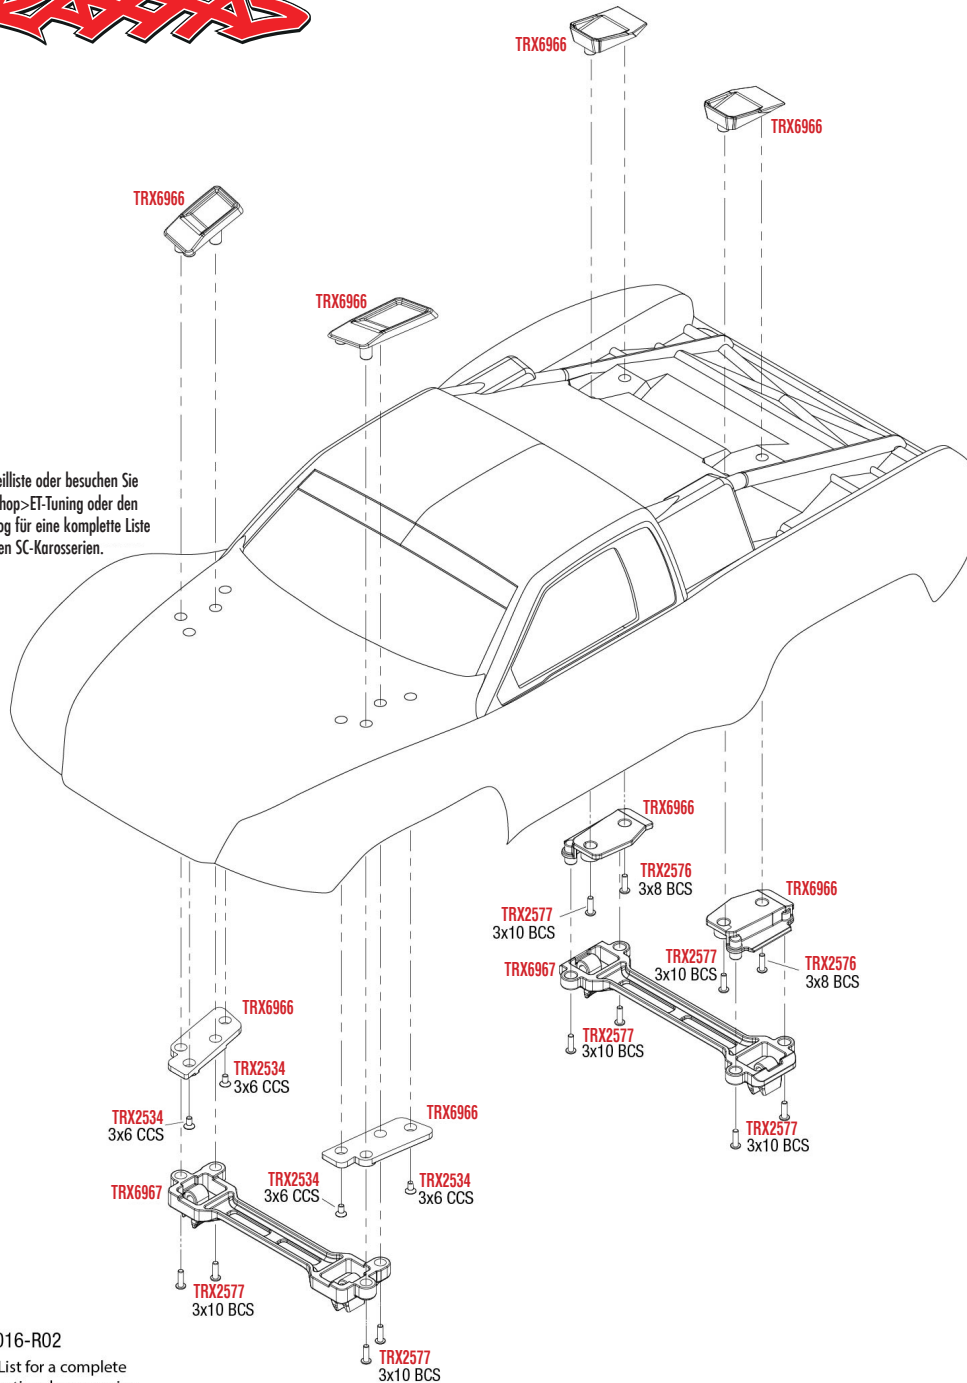

KAROSSERIE MONTAGE

Siehe Ersatzteilliste oder besuchen Sie den HOECO-Shop>ET-Tuning oder den HOECO-Katalog für eine komplette Liste an verfügbaren SC-Karosserien.

Komplette Karosserie Montage (von oben)

Komplette Karosserie Montage (von innen)

MONTAGE VORNE

Siehe Reifen-/Felgen Chart

REV 231016-R02

Specifications on this page are subject to change without notice. Every attempt has been made to ensure the accuracy of this drawing; however, Traxxas cannot be held responsible for typographical or other errors.

See Parts List for a complete listing of optional accessories.

Siehe Reifen-/Felgen Chart

MONTAGE HINTEN

See Parts List for a complete listing of optional accessories.

REV 231016-R02
Specifications on this page are subject to change without notice. Every attempt has been made to ensure the accuracy of this drawing; however, Traxxas cannot be held responsible for typographical or other errors.