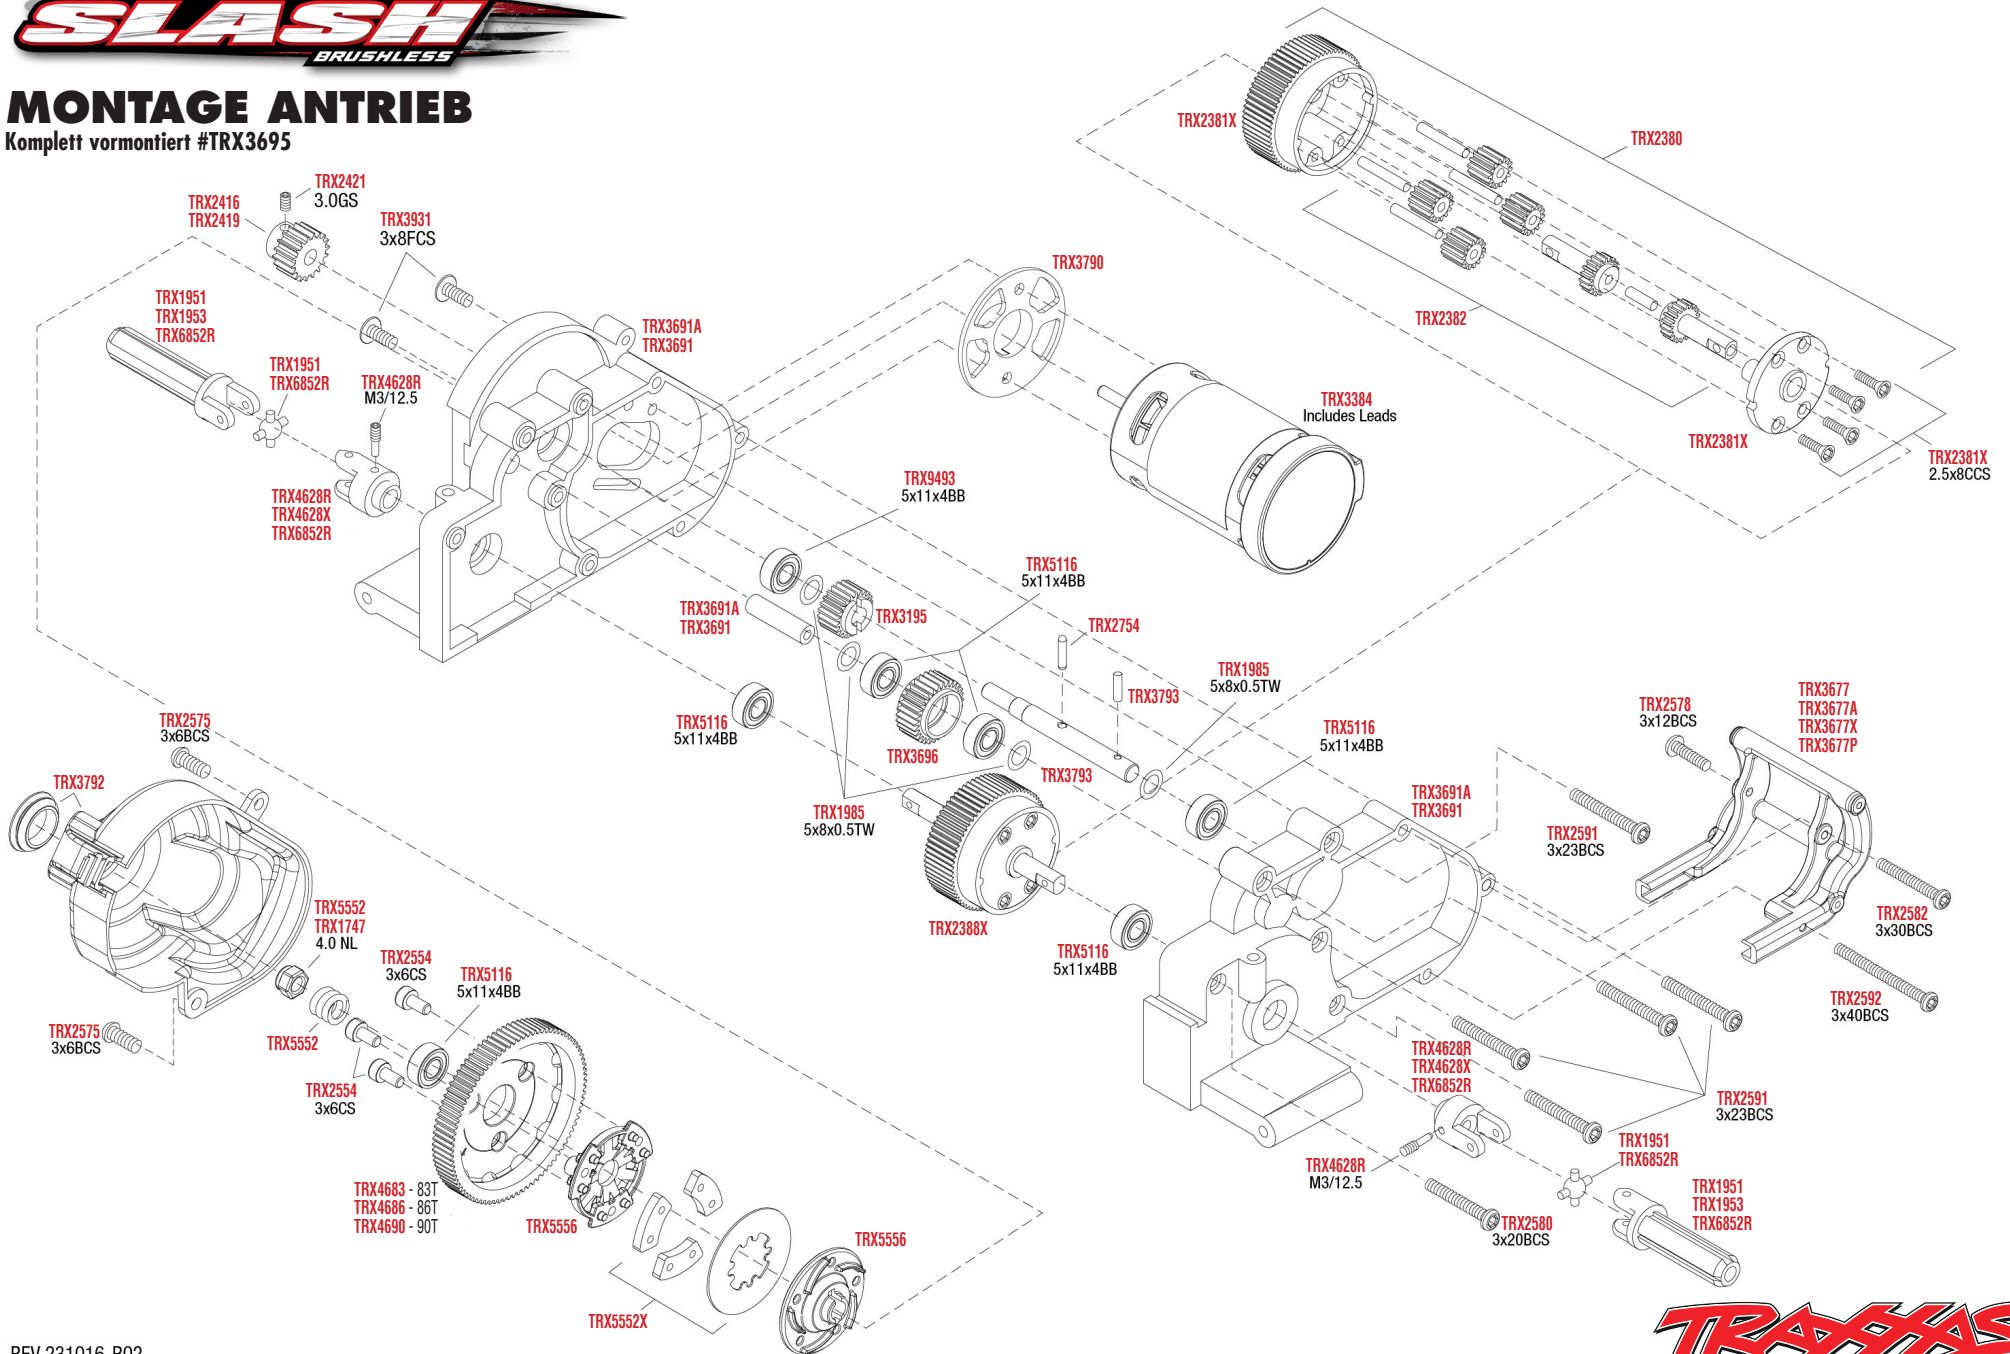

See Parts List for a complete listing of optional accessories.

MONTAGE ANTRIEB

Komplett vormontiert #TRX3695

REV 231016-R02
See Parts List for a complete listing of optional accessories.

Specifications on this page are subject to change without notice. Every attempt has been made to ensure the accuracy of this drawing.; however, Traxxas cannot be held responsible for typographical or other errors.