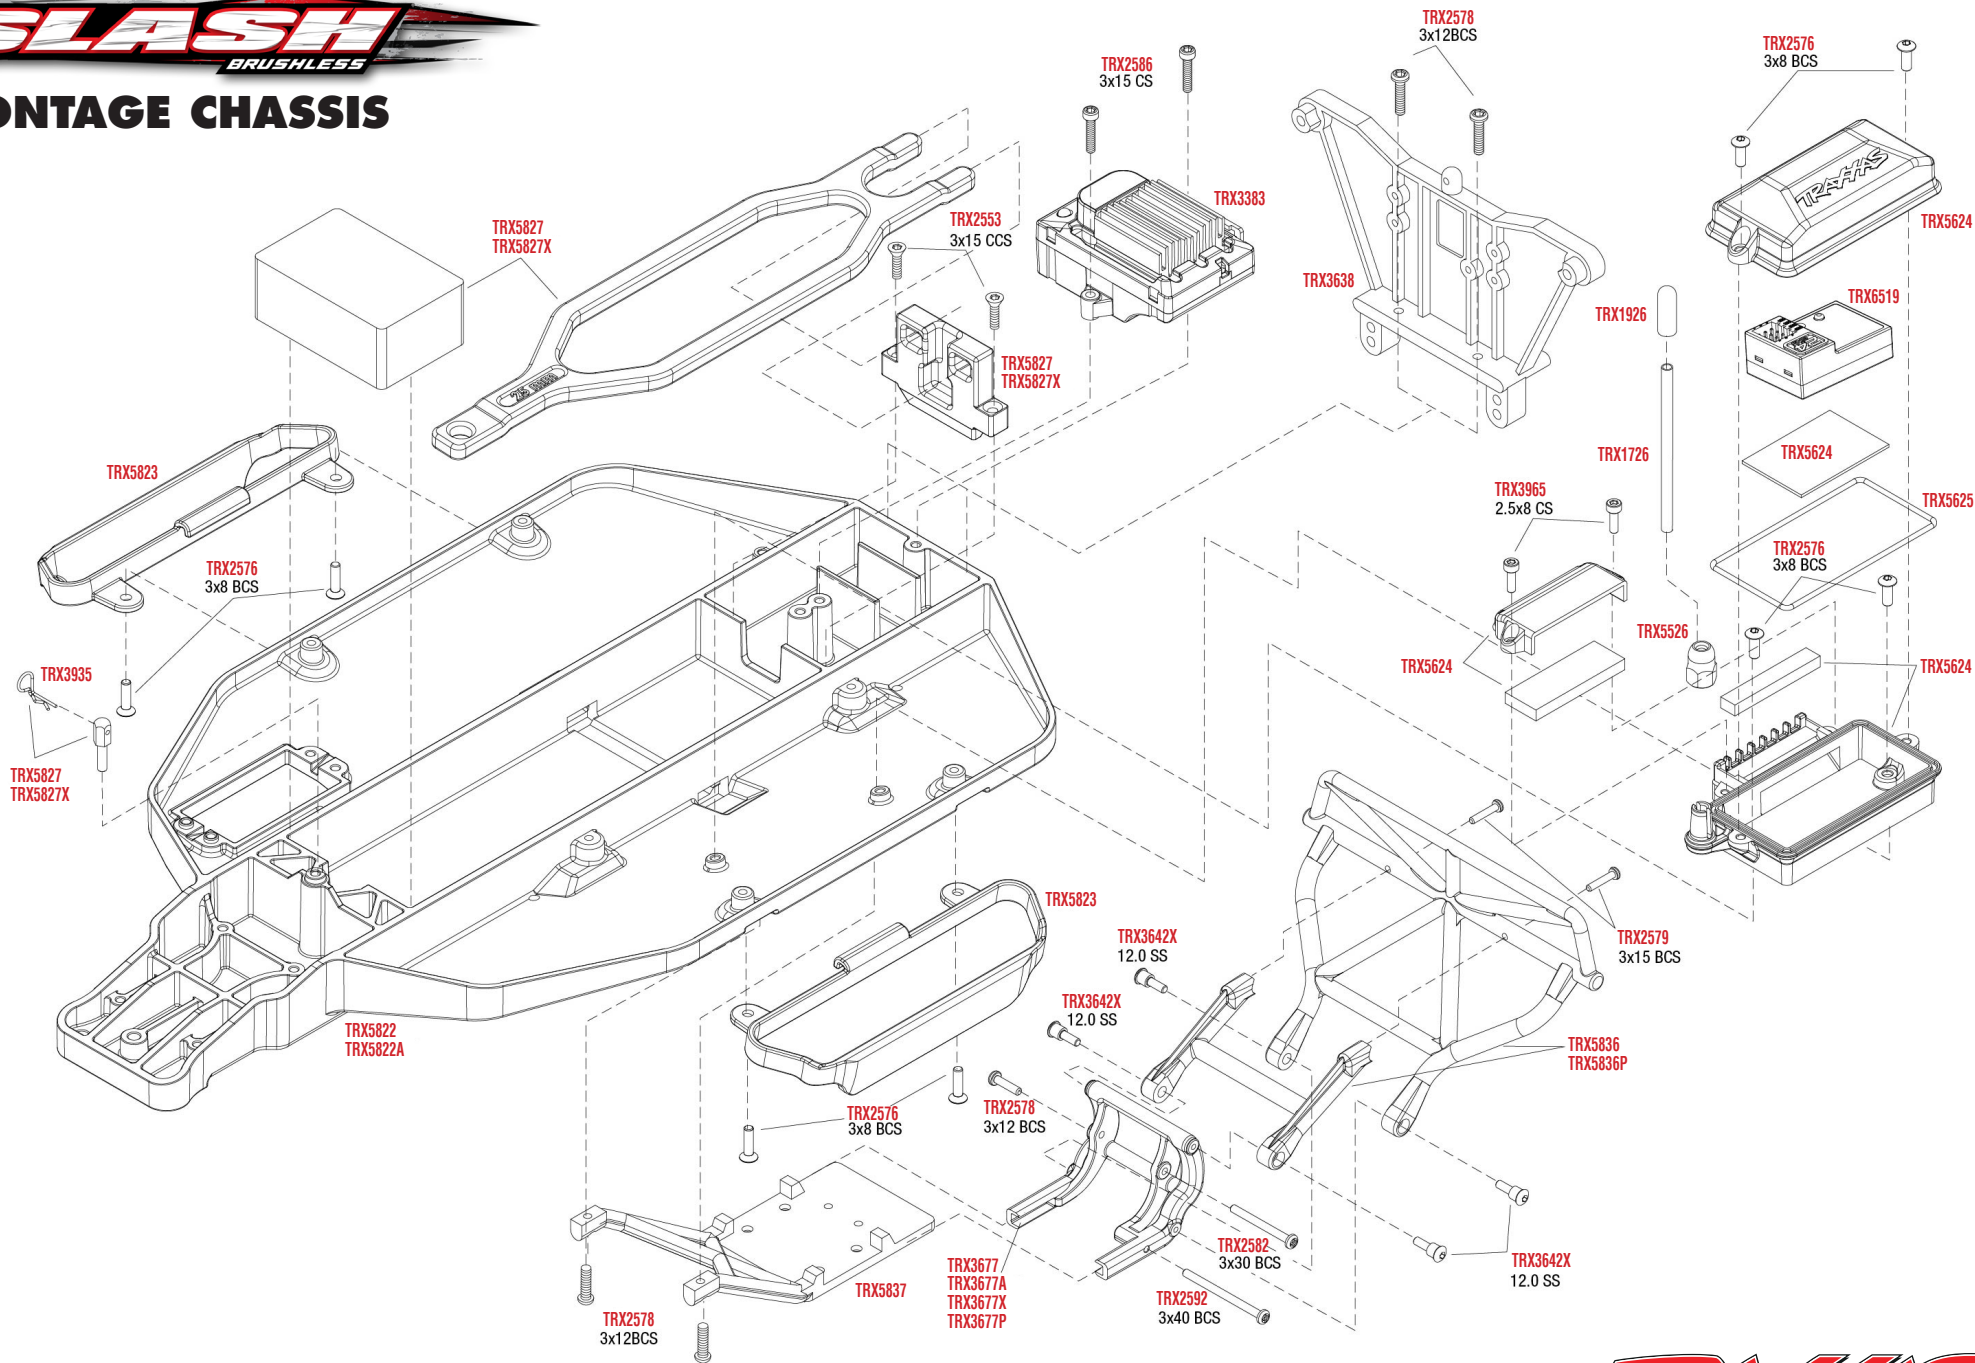

MONTAGE CHASSIS

REV 231016-R02

Specifications on this page are subject to change without notice. Every attempt has been made to ensure the accuracy of this drawing; however, Traxxas cannot be held responsible for typographical or other errors.

See Parts List for a complete listing of optional accessories.