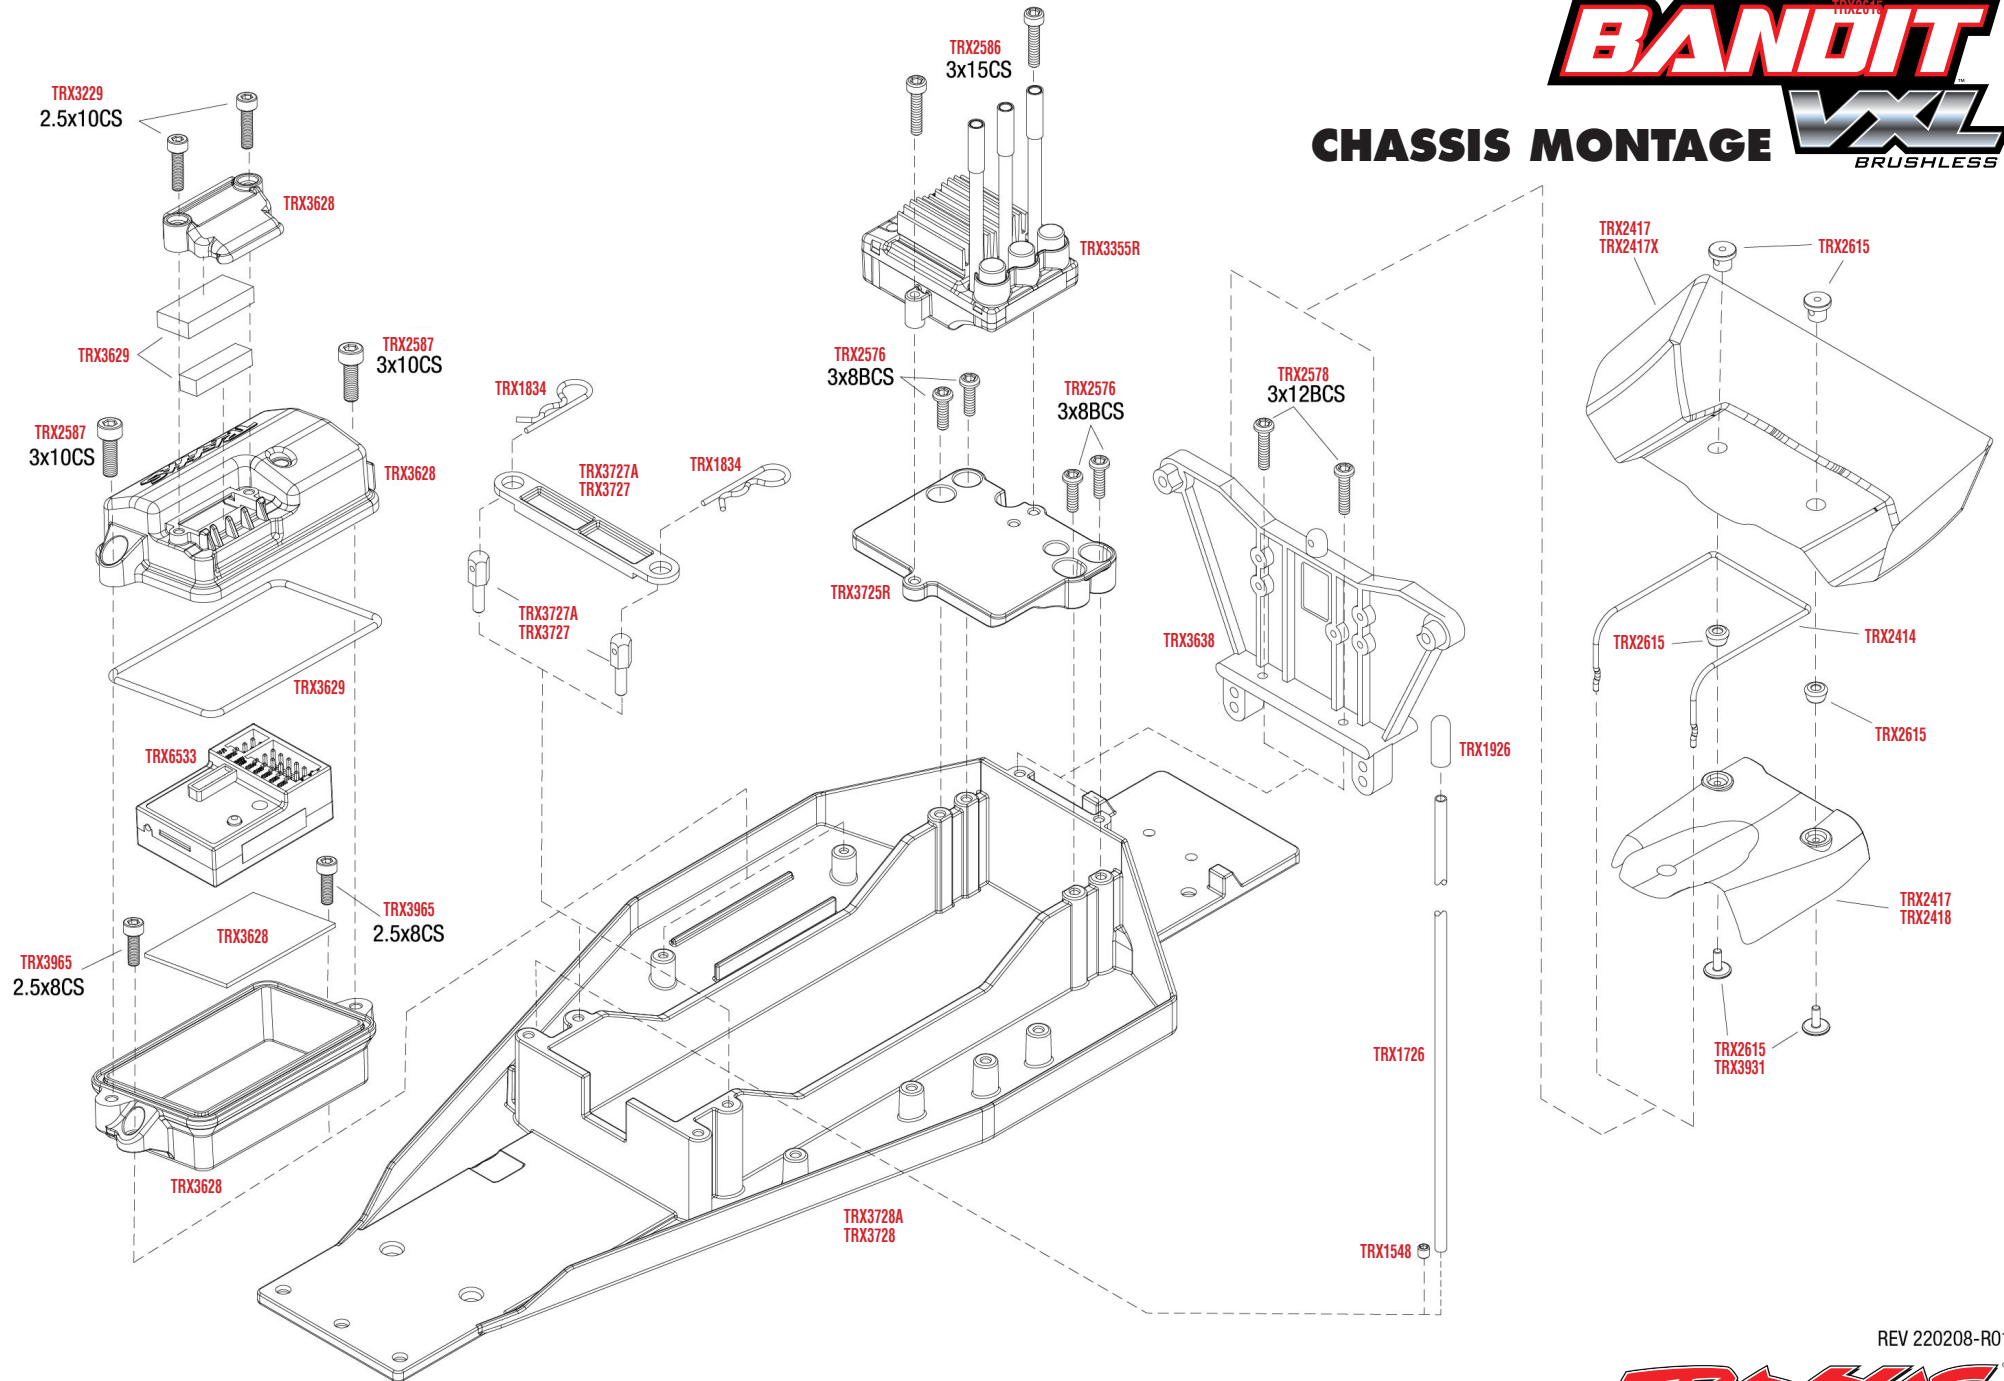

BANDIT

CHASSIS MONTAGE

TRX2615
BRUSHLESS

Specifications on this page are subject to change without notice. Every attempt has been made to ensure the accuracy of this drawing; however, Traxxas cannot be held responsible for typographical or other errors.

See Parts List for a complete listing of optional accessories.

REV 220208-R01

TRAXXAS

BANDIT

MONTAGE HINTEN

VXL BRUSHLESS

See Parts List for a complete listing of optional accessories.

Specifications on this page are subject to change without notice. Every attempt has been made to ensure the accuracy of this drawing; however, Traxxas cannot be held responsible for typographical or other errors.

REV 220208-R01

TRAXXAS

MONTAGE ANTRIEB

Komplett vormontiert #TRX9495

REV 220208-R01

See Parts List for a complete listing of optional accessories.

Specifications on this page are subject to change without notice. Every attempt has been made to ensure the accuracy of this drawing; however, Traxxas cannot be held responsible for typographical or other errors.