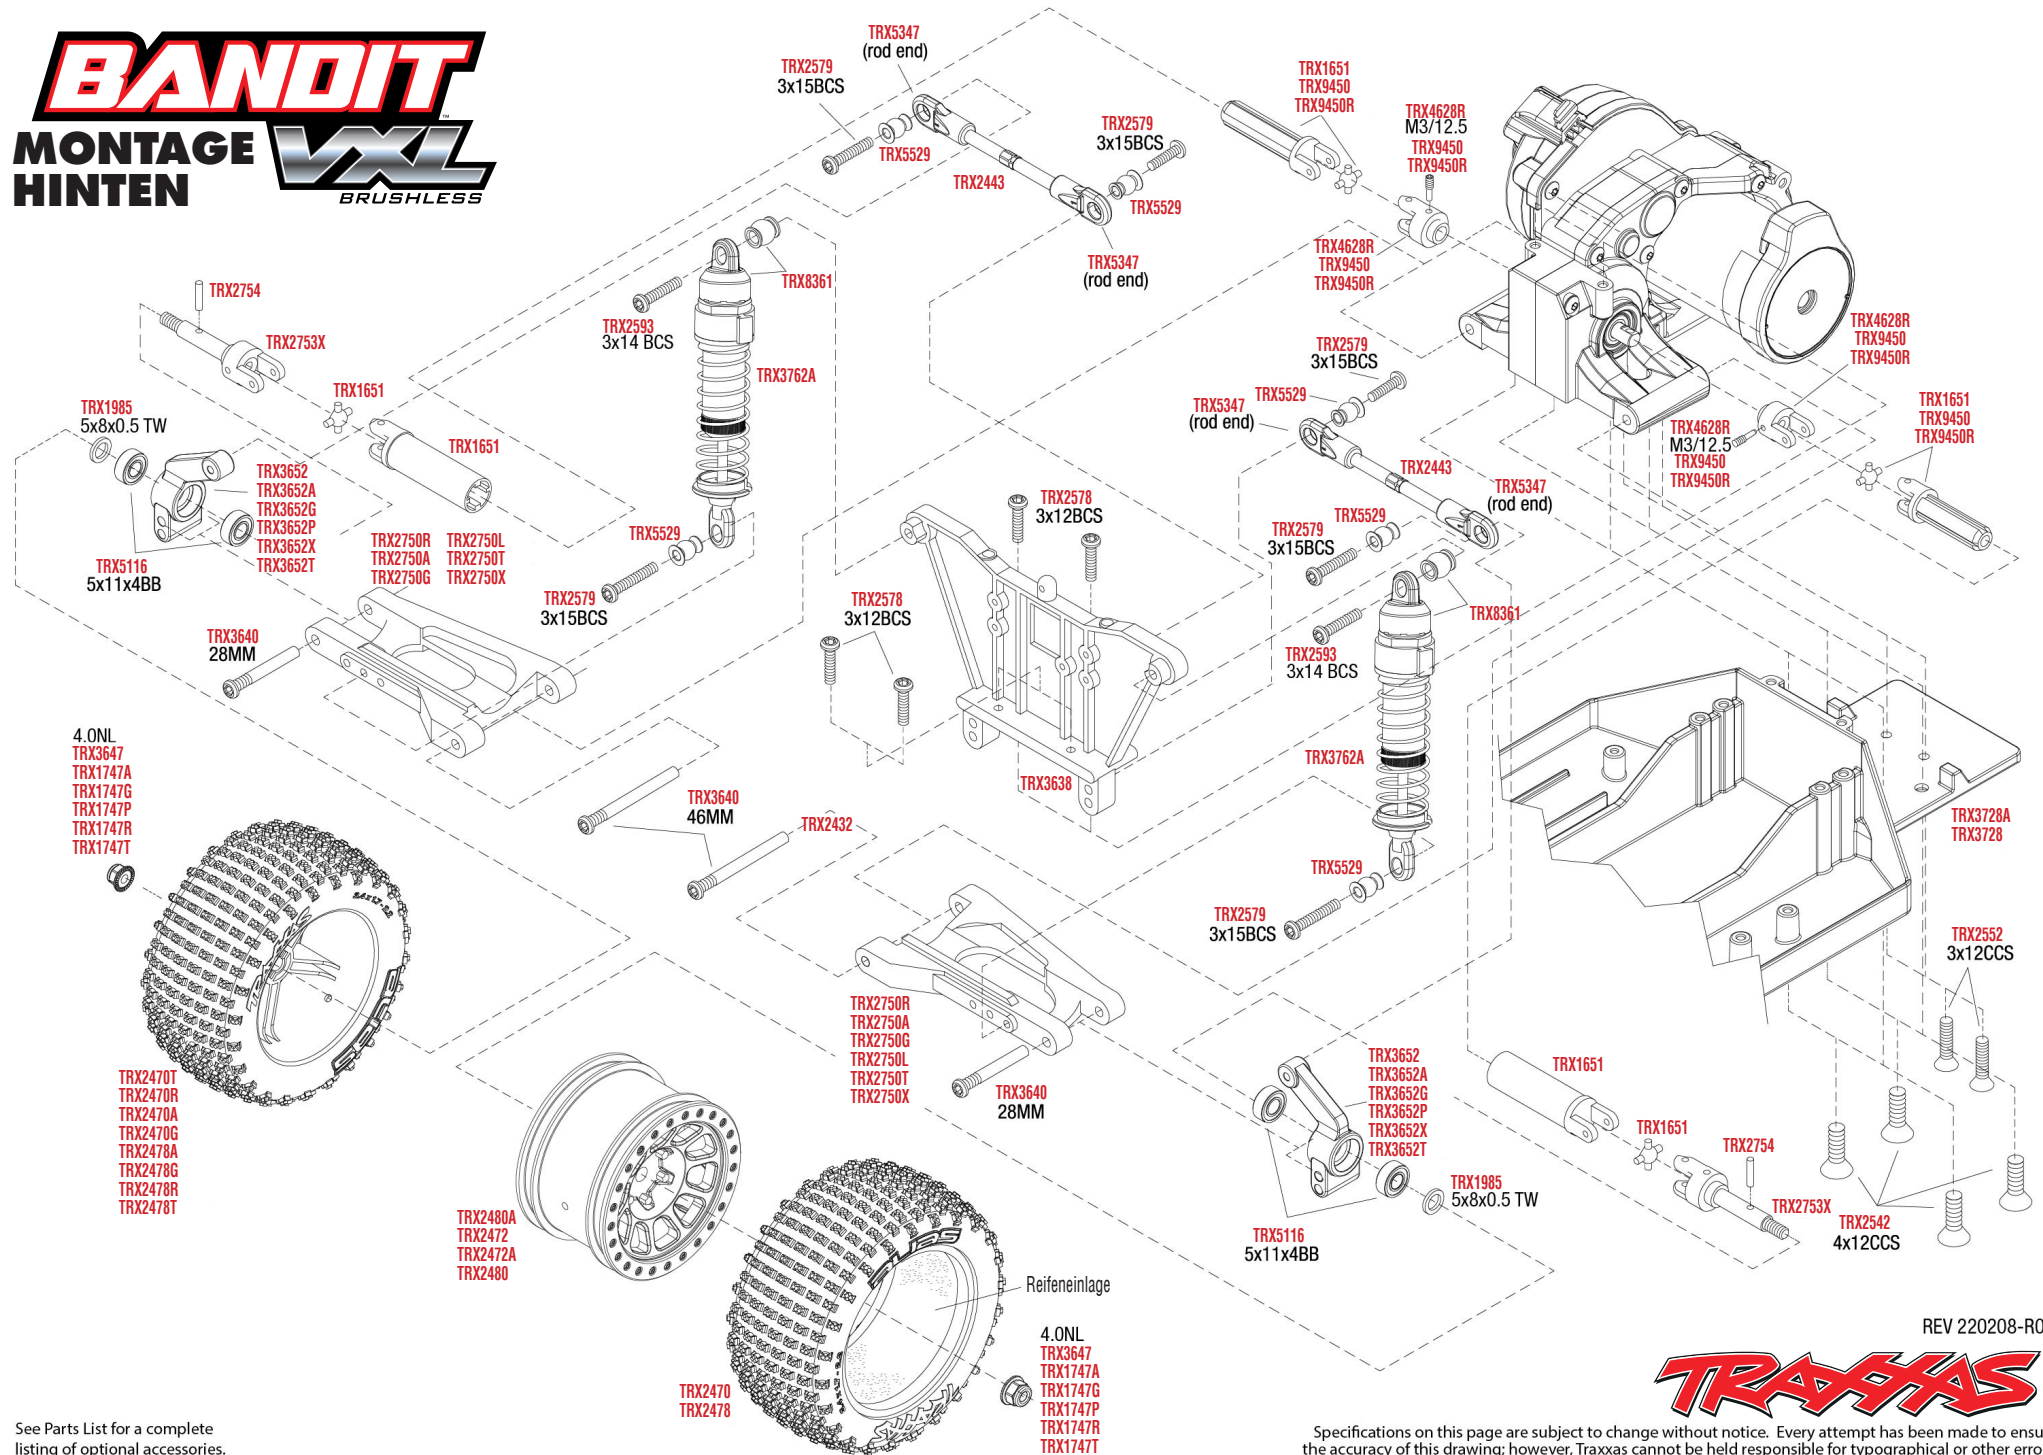

BANDIT

CHASSIS MONTAGE

TRX2615
BRUSHLESS

Specifications on this page are subject to change without notice. Every attempt has been made to ensure the accuracy of this drawing; however, Traxxas cannot be held responsible for typographical or other errors.

See Parts List for a complete listing of optional accessories.

REV 220208-R01

TRAXXAS

BANDIT

MONTAGE HINTEN

VXL BRUSHLESS

See Parts List for a complete listing of optional accessories.

Specifications on this page are subject to change without notice. Every attempt has been made to ensure the accuracy of this drawing; however, Traxxas cannot be held responsible for typographical or other errors.

REV 220208-R01

TRAXXAS

MONTAGE ANTRIEB

Komplett vormontiert #TRX9495

REV 220208-R01

See Parts List for a complete listing of optional accessories.

Specifications on this page are subject to change without notice. Every attempt has been made to ensure the accuracy of this drawing; however, Traxxas cannot be held responsible for typographical or other errors.