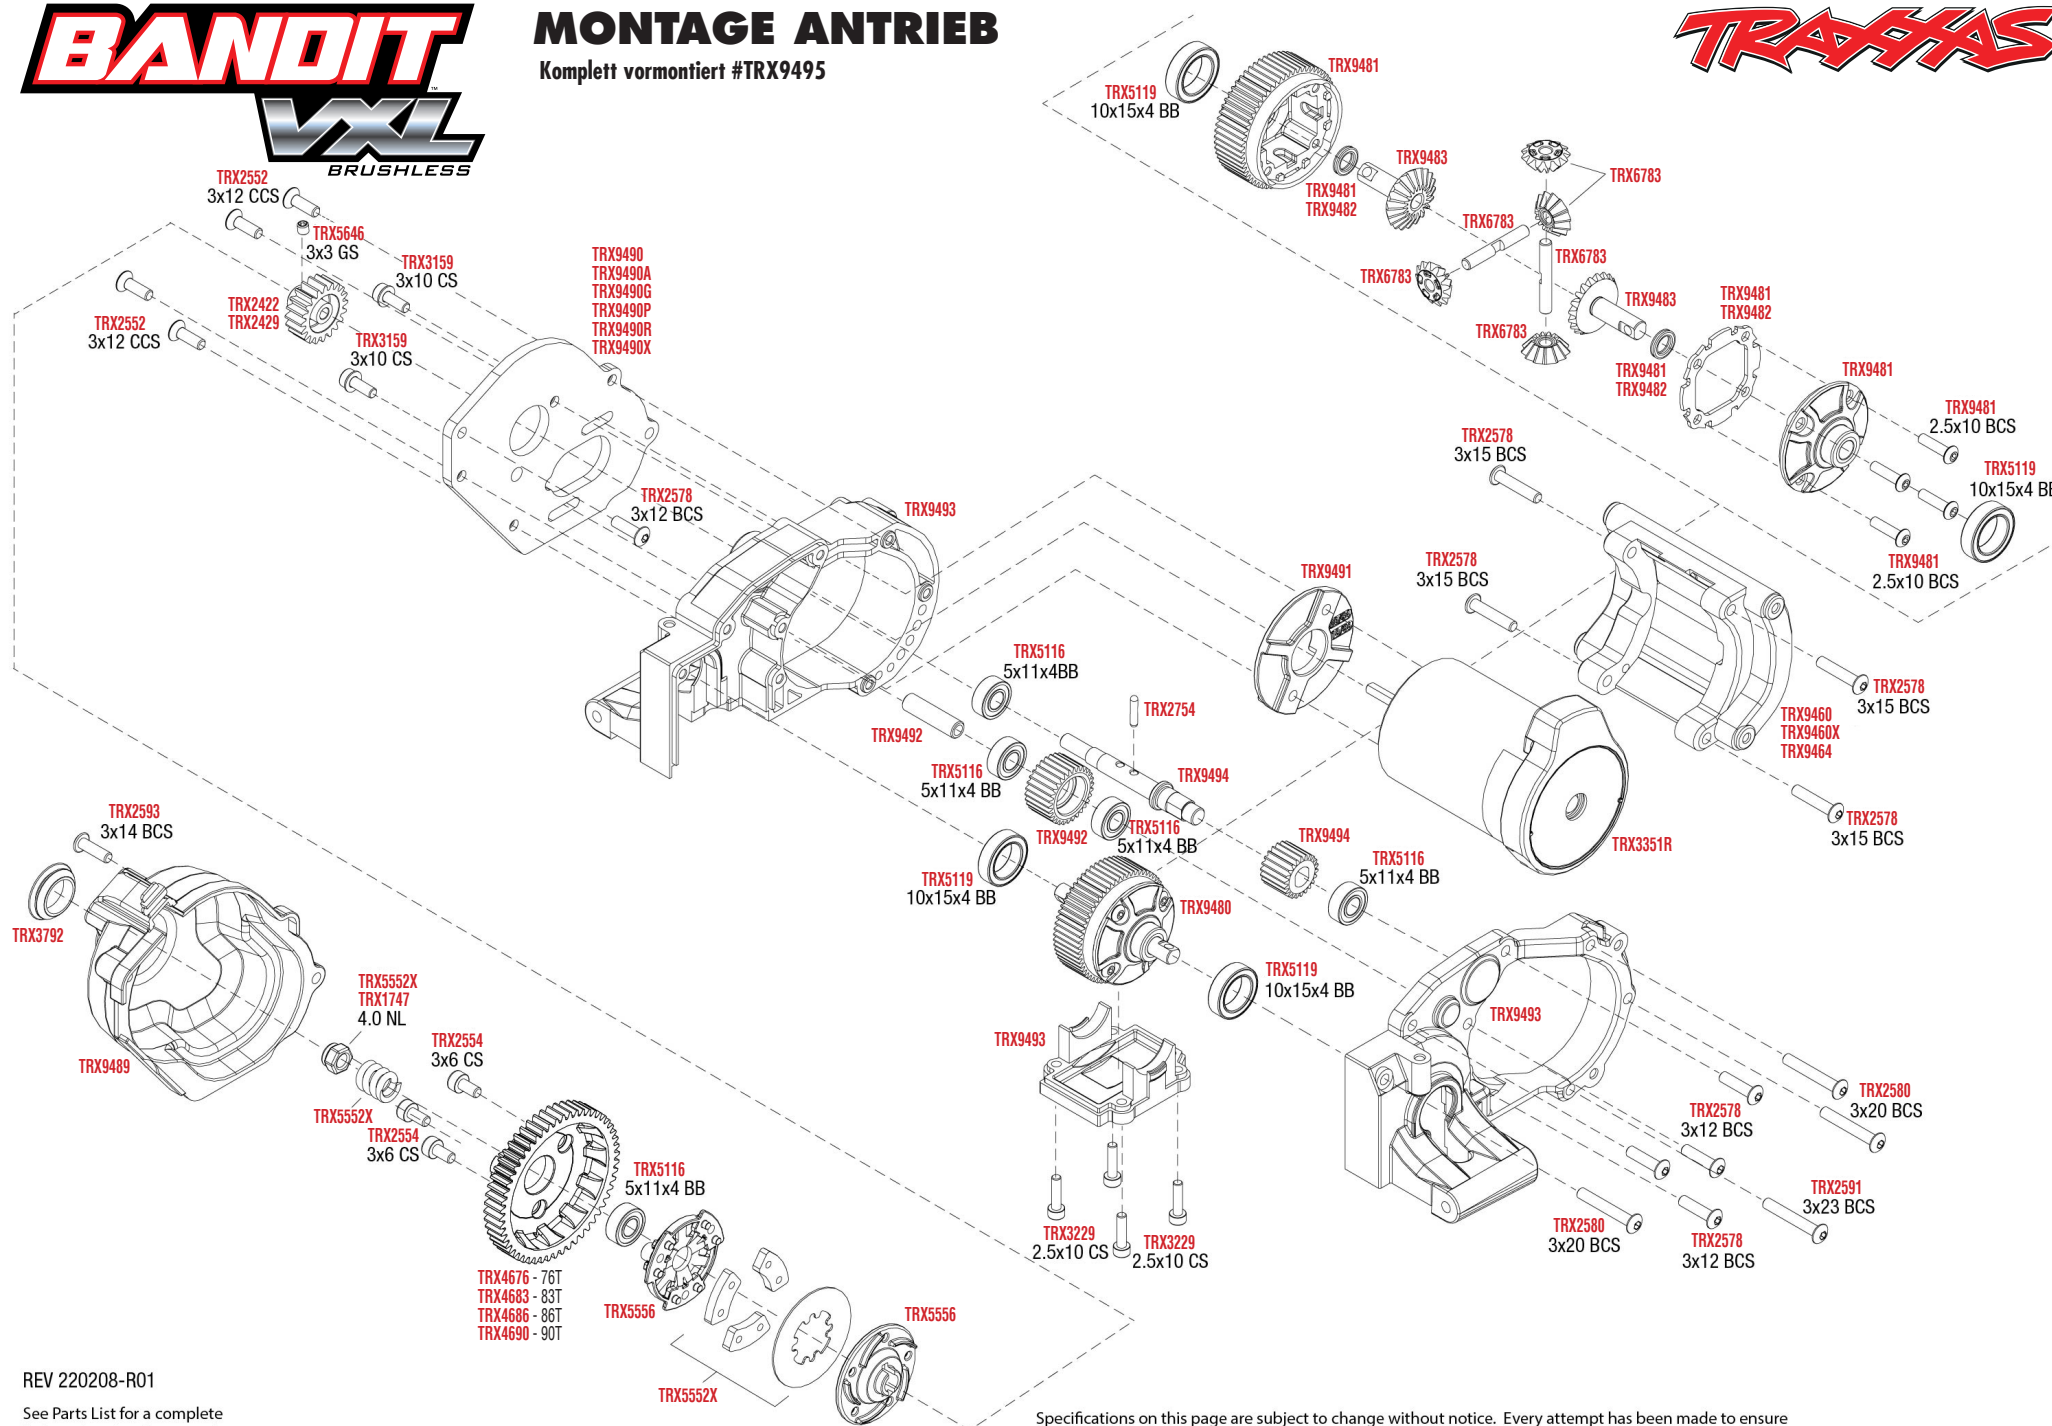

BANDIT

CHASSIS MONTAGE

TRX2615
BRUSHLESS

Specifications on this page are subject to change without notice. Every attempt has been made to ensure the accuracy of this drawing; however, Traxxas cannot be held responsible for typographical or other errors.

See Parts List for a complete listing of optional accessories.

REV 220208-R01

TRAXXAS

BANDIT

MONTAGE HINTEN

VXL BRUSHLESS

See Parts List for a complete listing of optional accessories.

Specifications on this page are subject to change without notice. Every attempt has been made to ensure the accuracy of this drawing; however, Traxxas cannot be held responsible for typographical or other errors.

REV 220208-R01

TRAXXAS

MONTAGE ANTRIEB

Komplett vormontiert #TRX9495

REV 220208-R01

See Parts List for a complete listing of optional accessories.

Specifications on this page are subject to change without notice. Every attempt has been made to ensure the accuracy of this drawing; however, Traxxas cannot be held responsible for typographical or other errors.