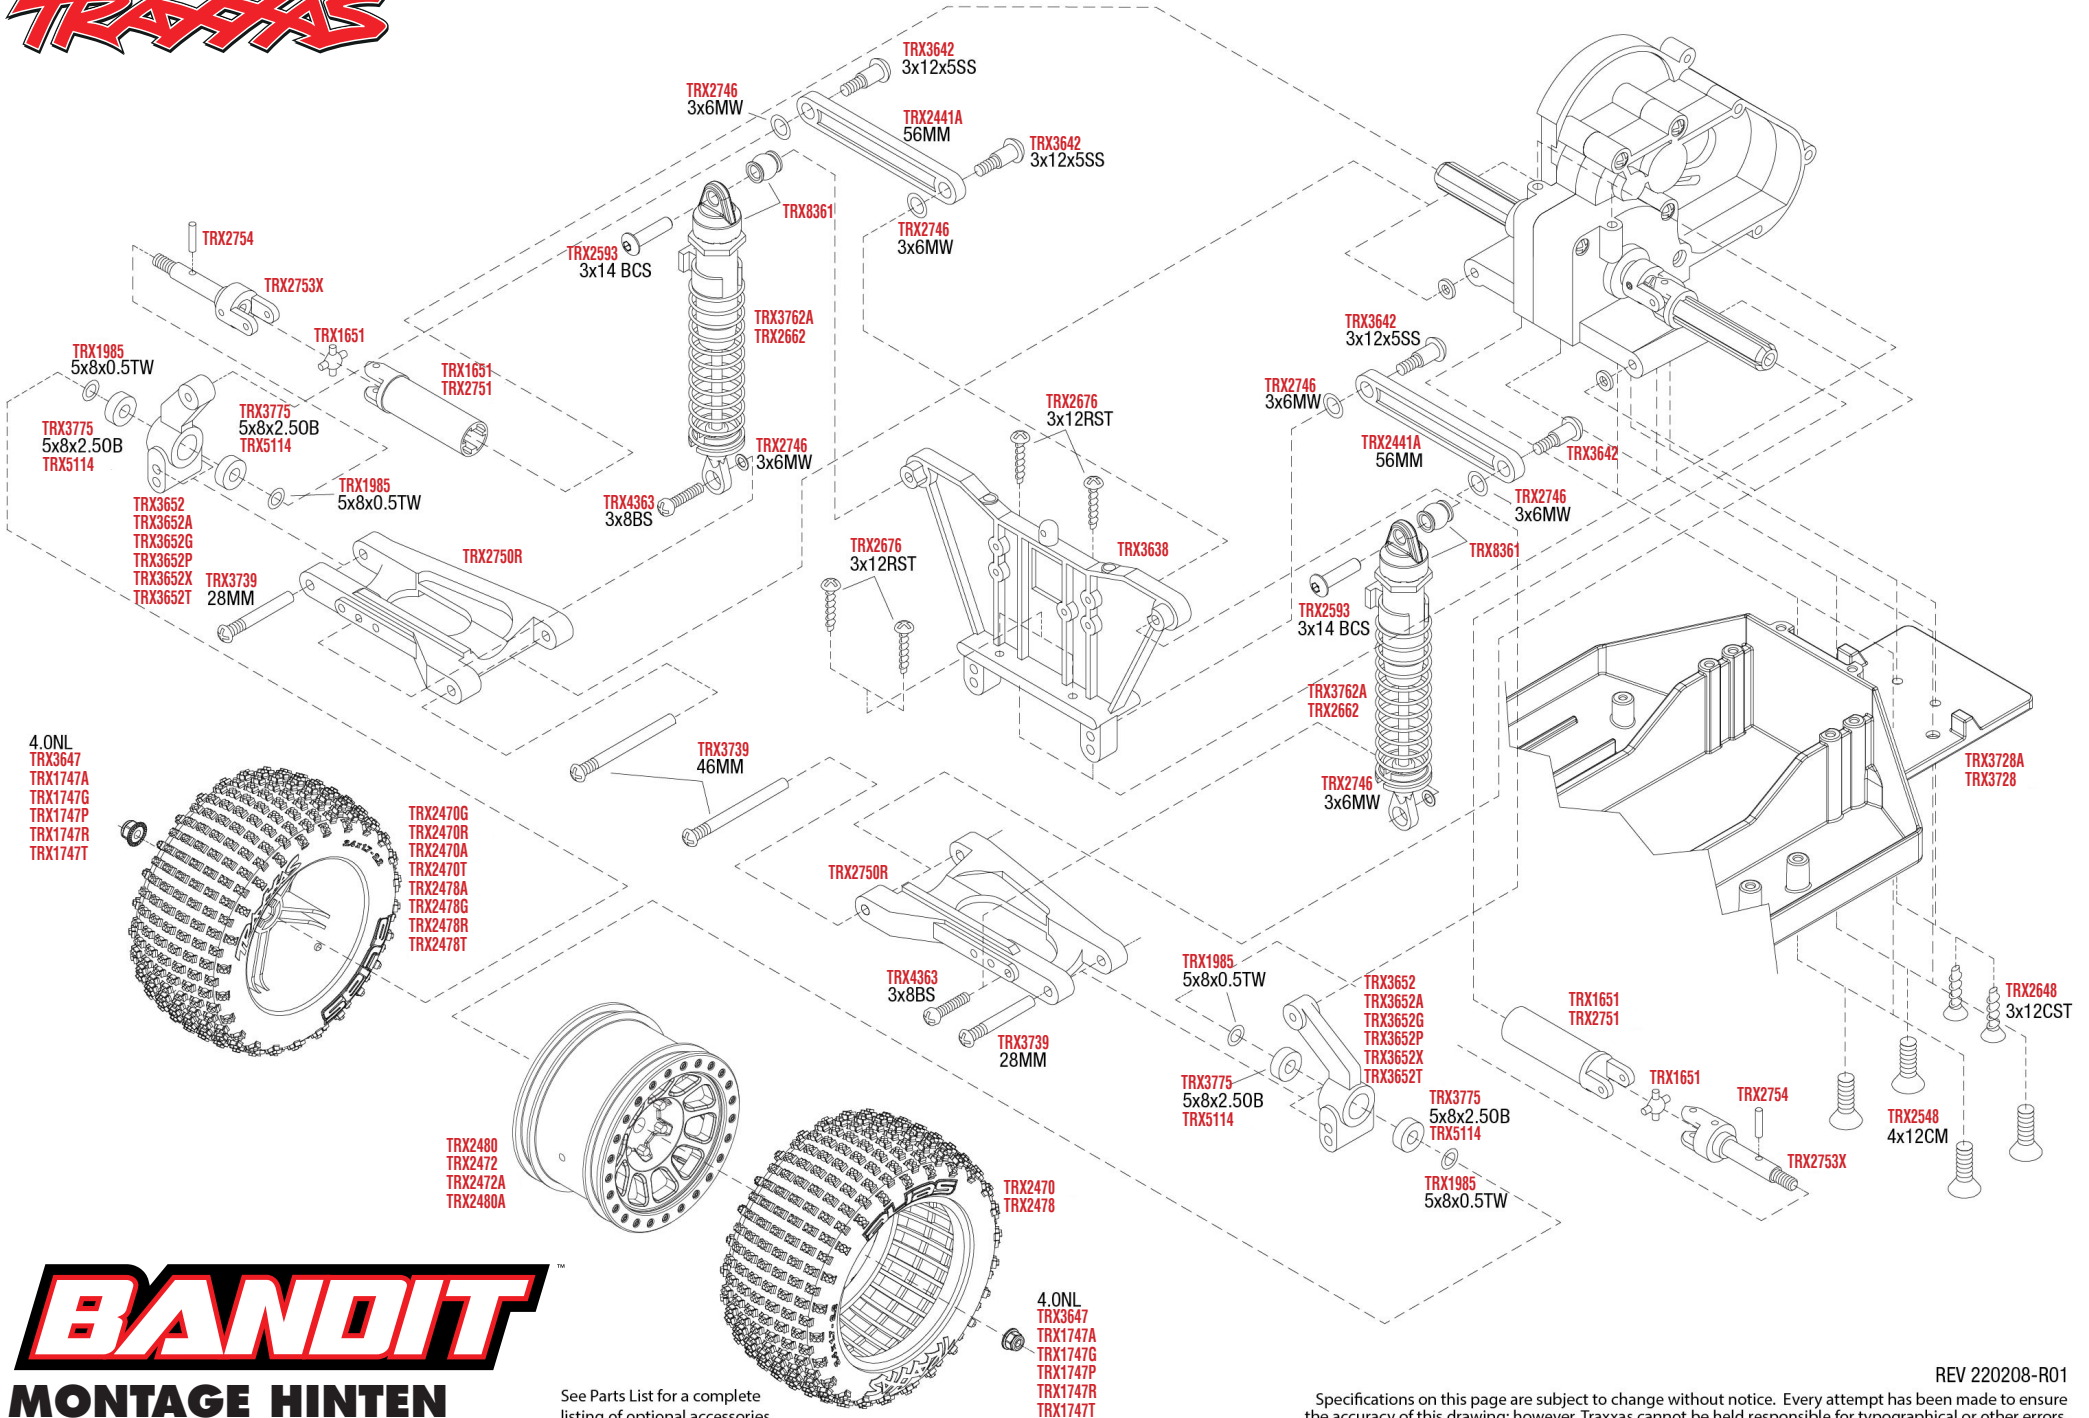

BANDIT™

MONTAGE CHASSIS

REV 220208-R01

See Parts List for a complete listing of optional accessories.

Specifications on this page are subject to change without notice. Every attempt has been made to ensure the accuracy of this drawing; however, Traxxas cannot be held responsible for typographical or other errors.

BANDIT

MONTAGE HINTEN

See Parts List for a complete listing of optional accessories.

REV 220208-R01
Specifications on this page are subject to change without notice. Every attempt has been made to ensure the accuracy of this drawing; however, Traxxas cannot be held responsible for typographical or other errors.

BANDIT™

MONTAGE ANTRIEB

Komplett vormontiert #TRX3695

REV 220208-R01

TRAXXAS

See Parts List for a complete listing of optional accessories.

Specifications on this page are subject to change without notice. Every attempt has been made to ensure the accuracy of this drawing; however, Traxxas cannot be held responsible for typographical or other errors.