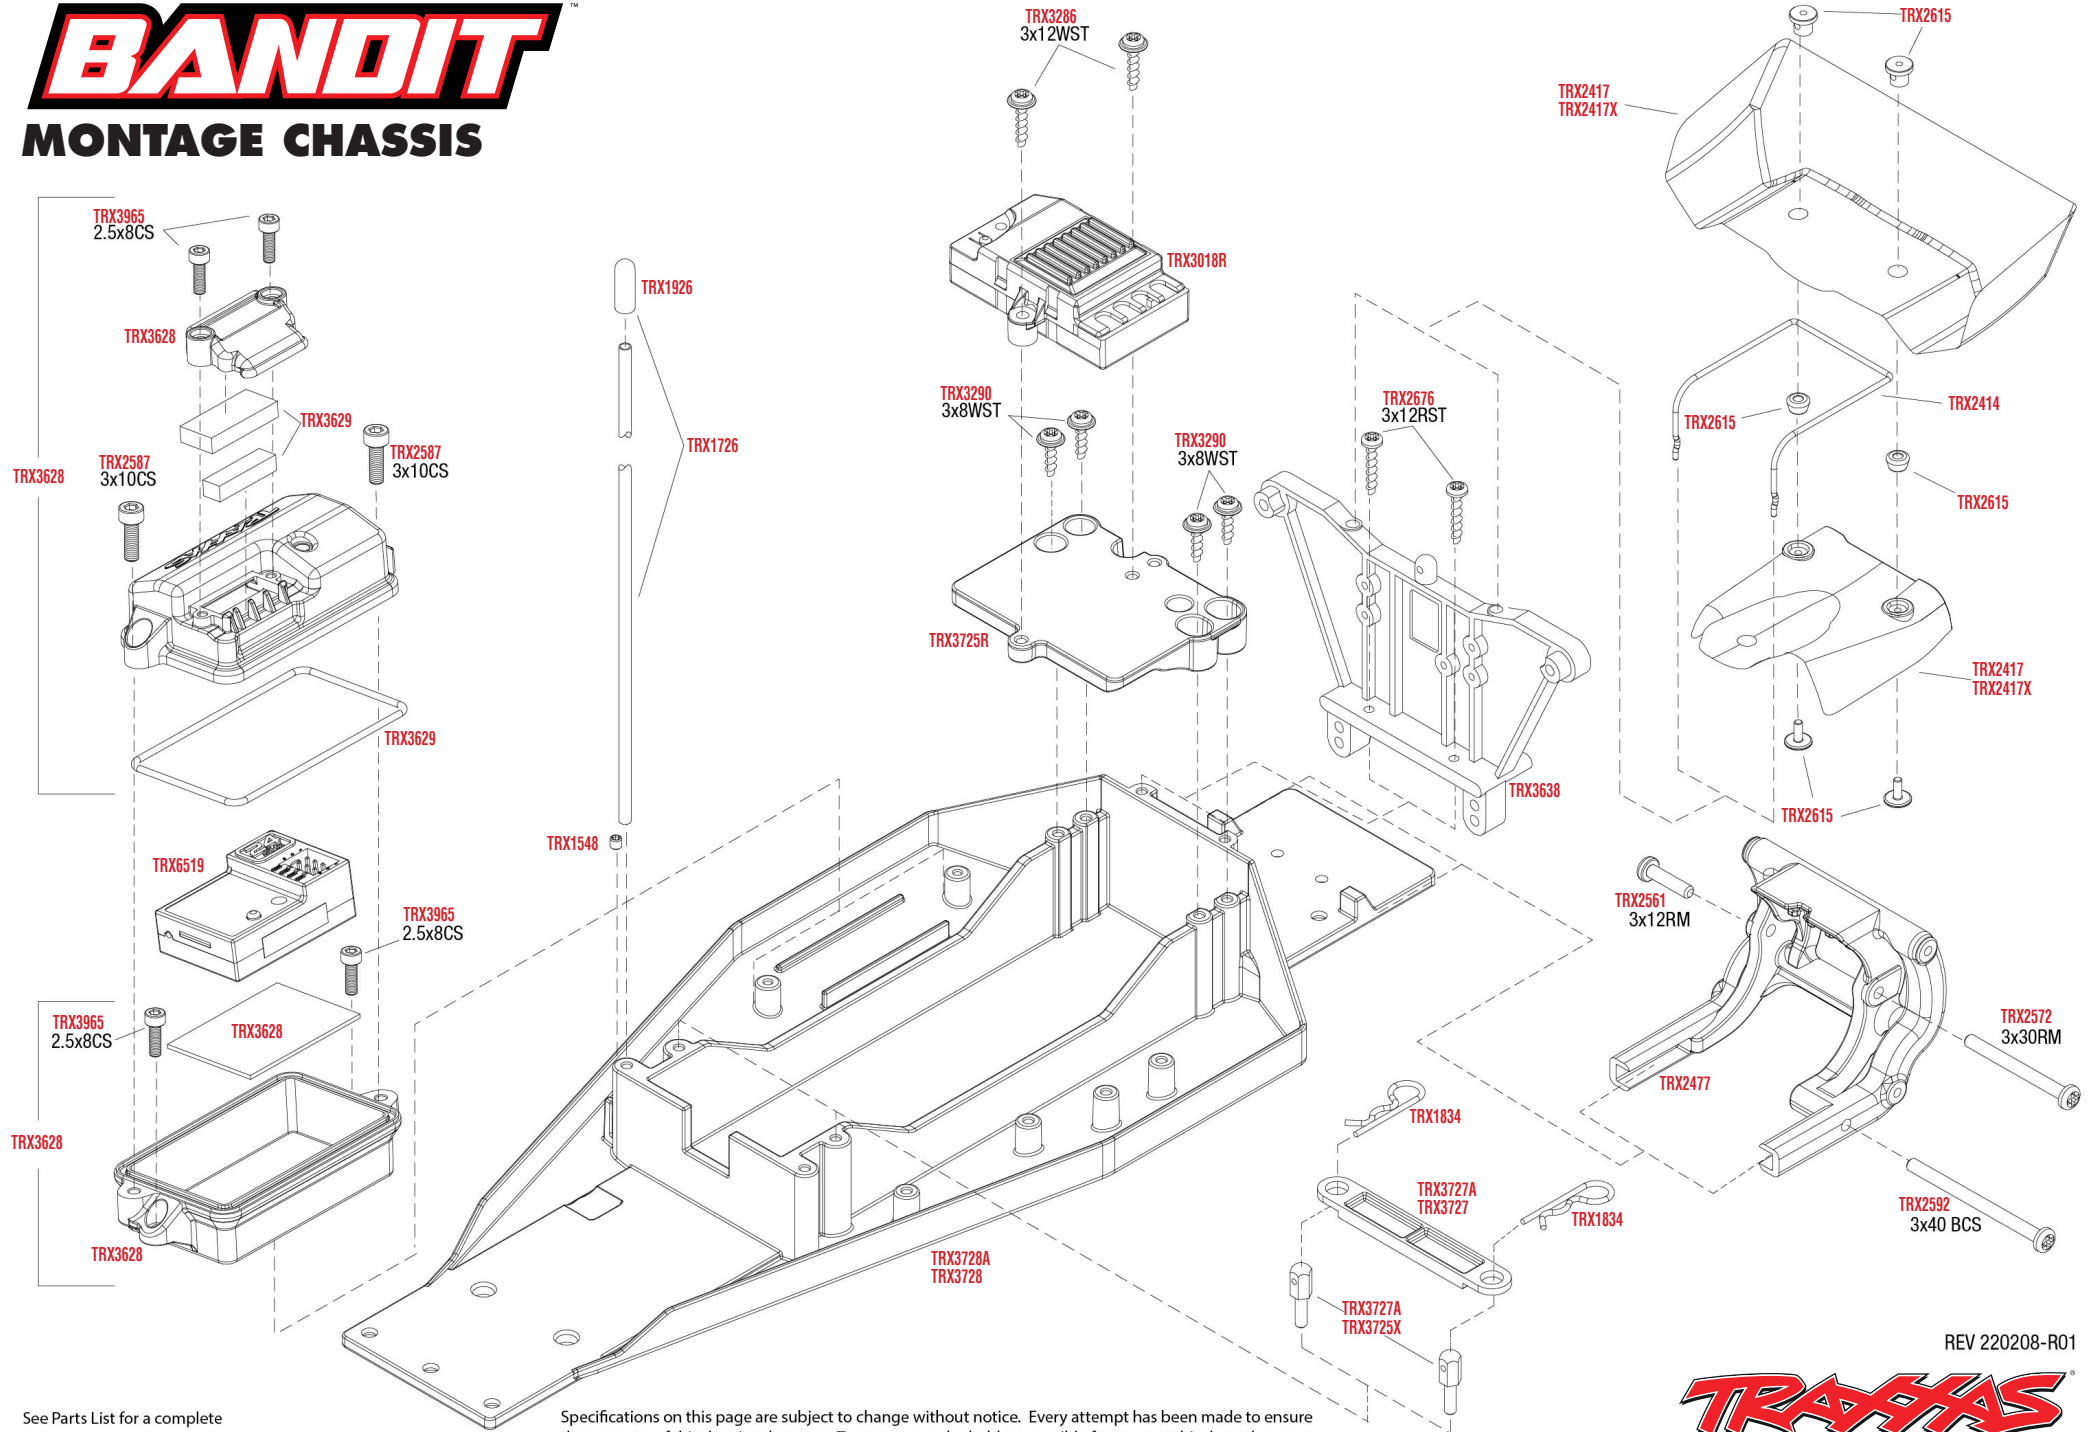

BANDIT™

MONTAGE CHASSIS

REV 220208-R01

See Parts List for a complete listing of optional accessories.

Specifications on this page are subject to change without notice. Every attempt has been made to ensure the accuracy of this drawing; however, Traxxas cannot be held responsible for typographical or other errors.

BANDIT

MONTAGE HINTEN

See Parts List for a complete listing of optional accessories.

REV 220208-R01
Specifications on this page are subject to change without notice. Every attempt has been made to ensure the accuracy of this drawing; however, Traxxas cannot be held responsible for typographical or other errors.

BANDIT™

MONTAGE ANTRIEB

Komplett vormontiert #TRX3695

REV 220208-R01

TRAXXAS

See Parts List for a complete listing of optional accessories.

Specifications on this page are subject to change without notice. Every attempt has been made to ensure the accuracy of this drawing; however, Traxxas cannot be held responsible for typographical or other errors.