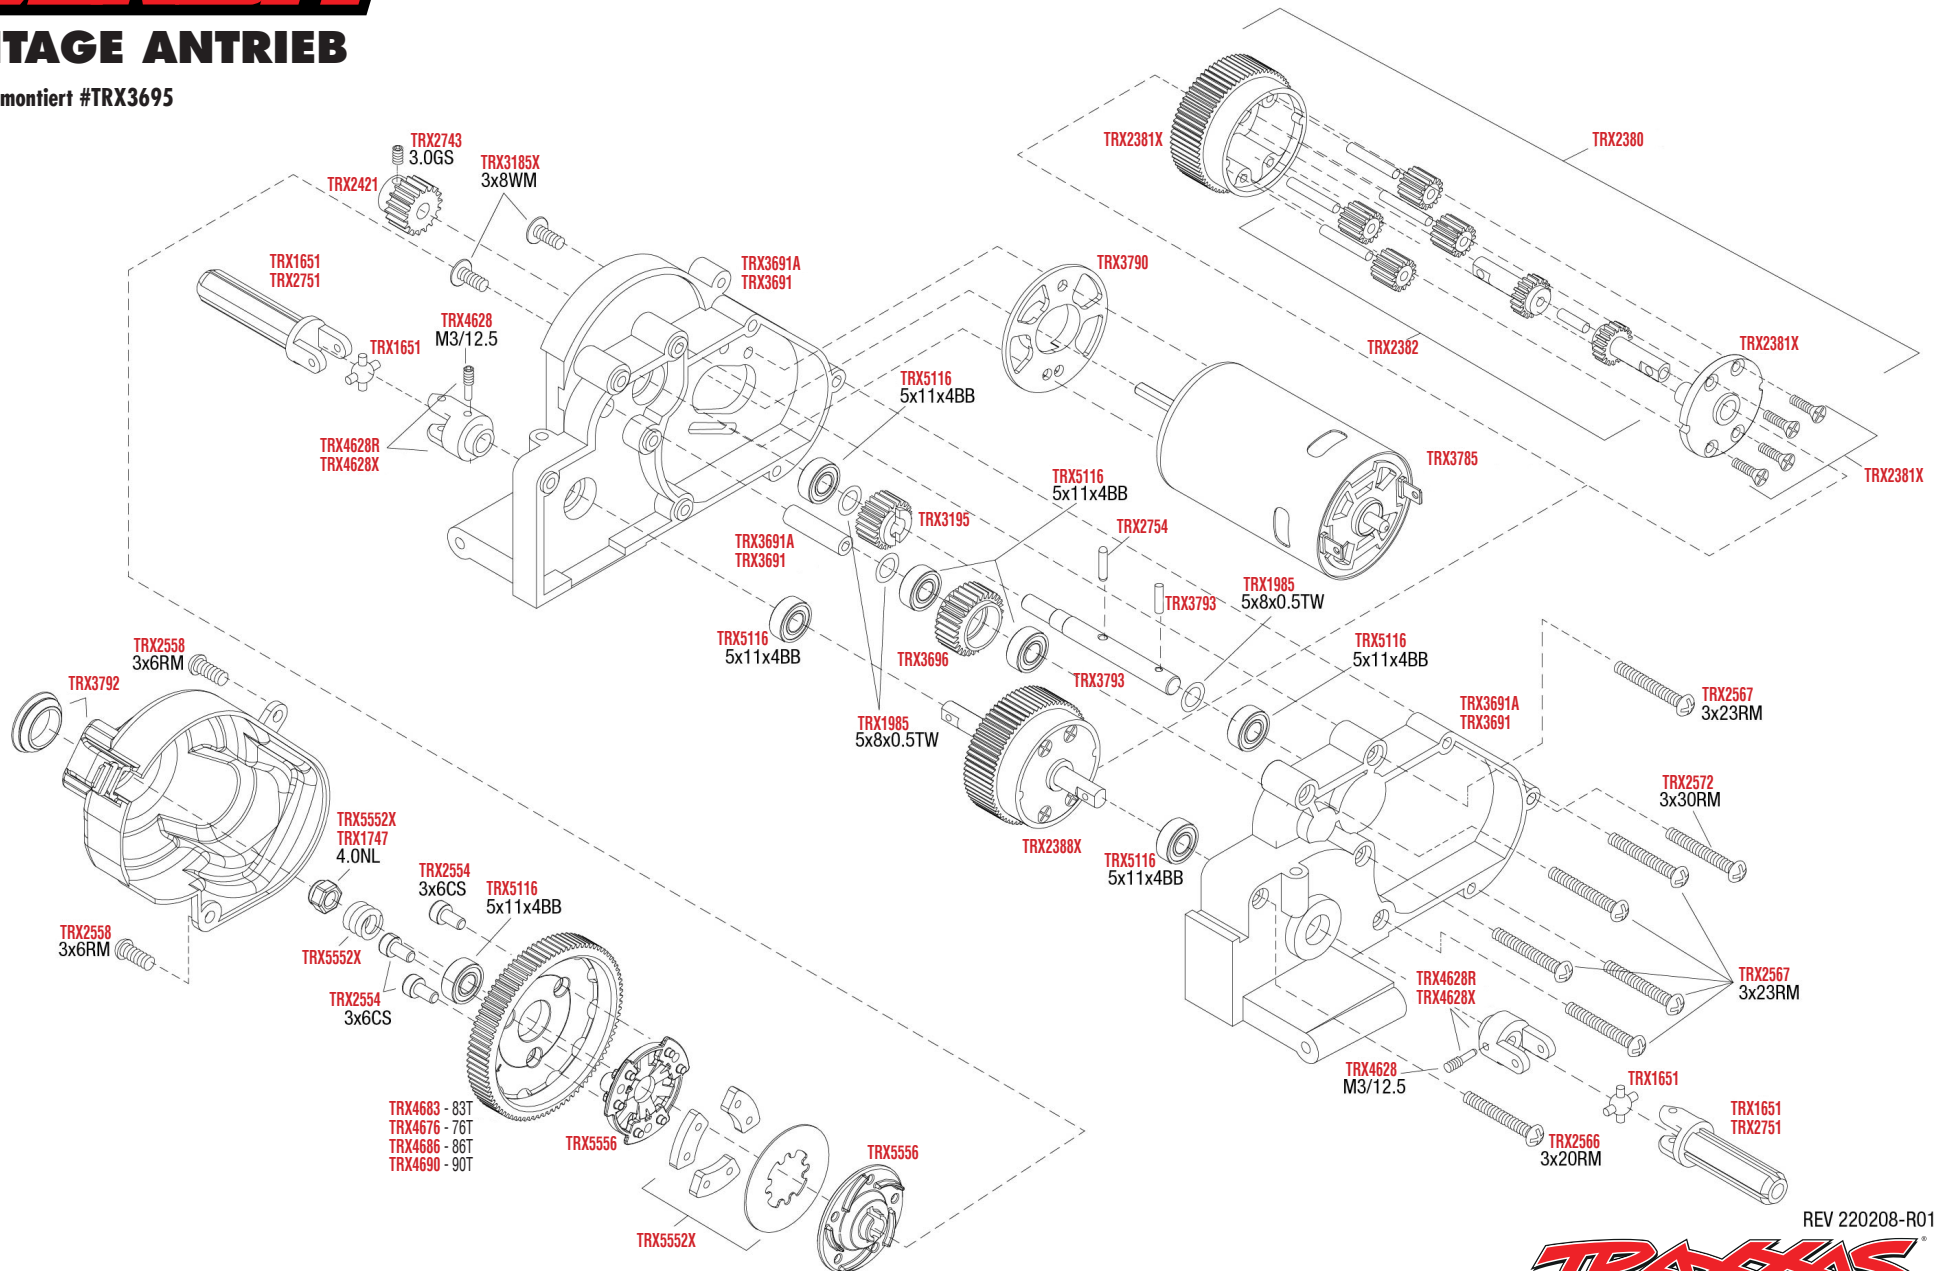

BANDIT™

MONTAGE CHASSIS

REV 220208-R01

See Parts List for a complete listing of optional accessories.

Specifications on this page are subject to change without notice. Every attempt has been made to ensure the accuracy of this drawing; however, Traxxas cannot be held responsible for typographical or other errors.

BANDIT

MONTAGE HINTEN

See Parts List for a complete listing of optional accessories.

REV 220208-R01
Specifications on this page are subject to change without notice. Every attempt has been made to ensure the accuracy of this drawing; however, Traxxas cannot be held responsible for typographical or other errors.

BANDIT™

MONTAGE ANTRIEB

Komplett vormontiert #TRX3695

REV 220208-R01

TRAXXAS

See Parts List for a complete listing of optional accessories.

Specifications on this page are subject to change without notice. Every attempt has been made to ensure the accuracy of this drawing; however, Traxxas cannot be held responsible for typographical or other errors.