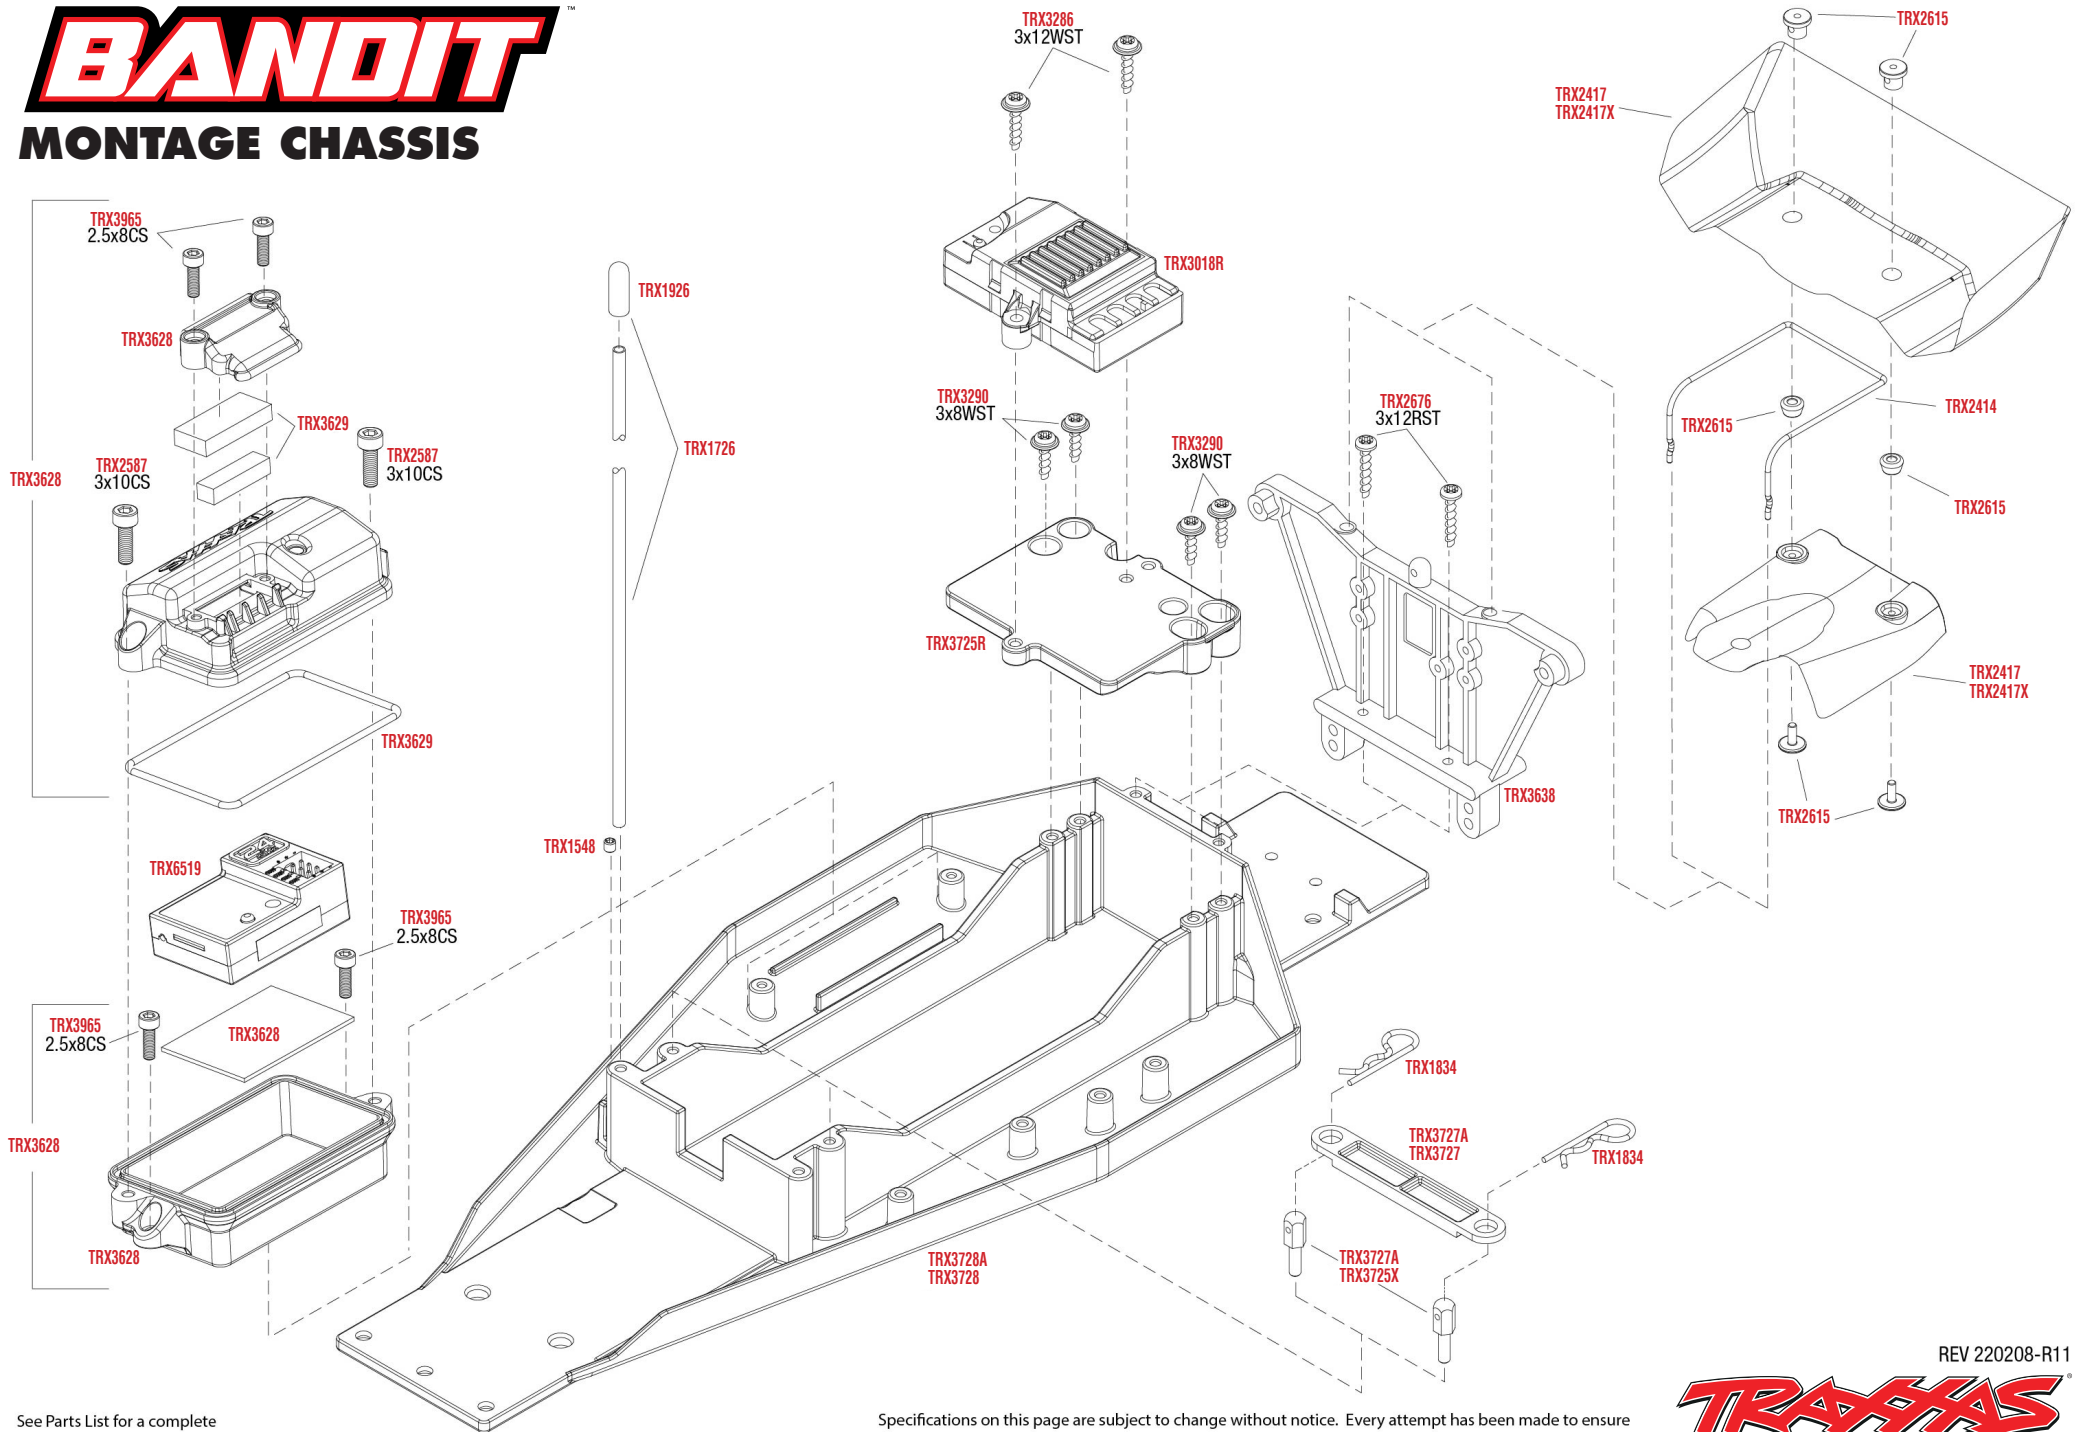

4.0NL
 TRX3647
 TRX1747A
 TRX1747G
 TRX1747P
 TRX1747R
 TRX1747T

TRX2471R
 TRX2479R
 TRX2479A

REV 220208-R11

Specifications on this page are subject to change without notice. Every attempt has been made to ensure the accuracy of this drawing; however, Traxxas cannot be held responsible for typographical or other errors.

See Parts List for a complete listing of optional accessories.

BANDIT™

MONTAGE CHASSIS

See Parts List for a complete listing of optional accessories.

Specifications on this page are subject to change without notice. Every attempt has been made to ensure the accuracy of this drawing; however, Traxxas cannot be held responsible for typographical or other errors.

BANDIT

MONTAGE HINTEN

See Parts List for a complete listing of optional accessories.

Specifications on this page are subject to change without notice. Every attempt has been made to ensure the accuracy of this drawing; however, Traxxas cannot be held responsible for typographical or other errors.