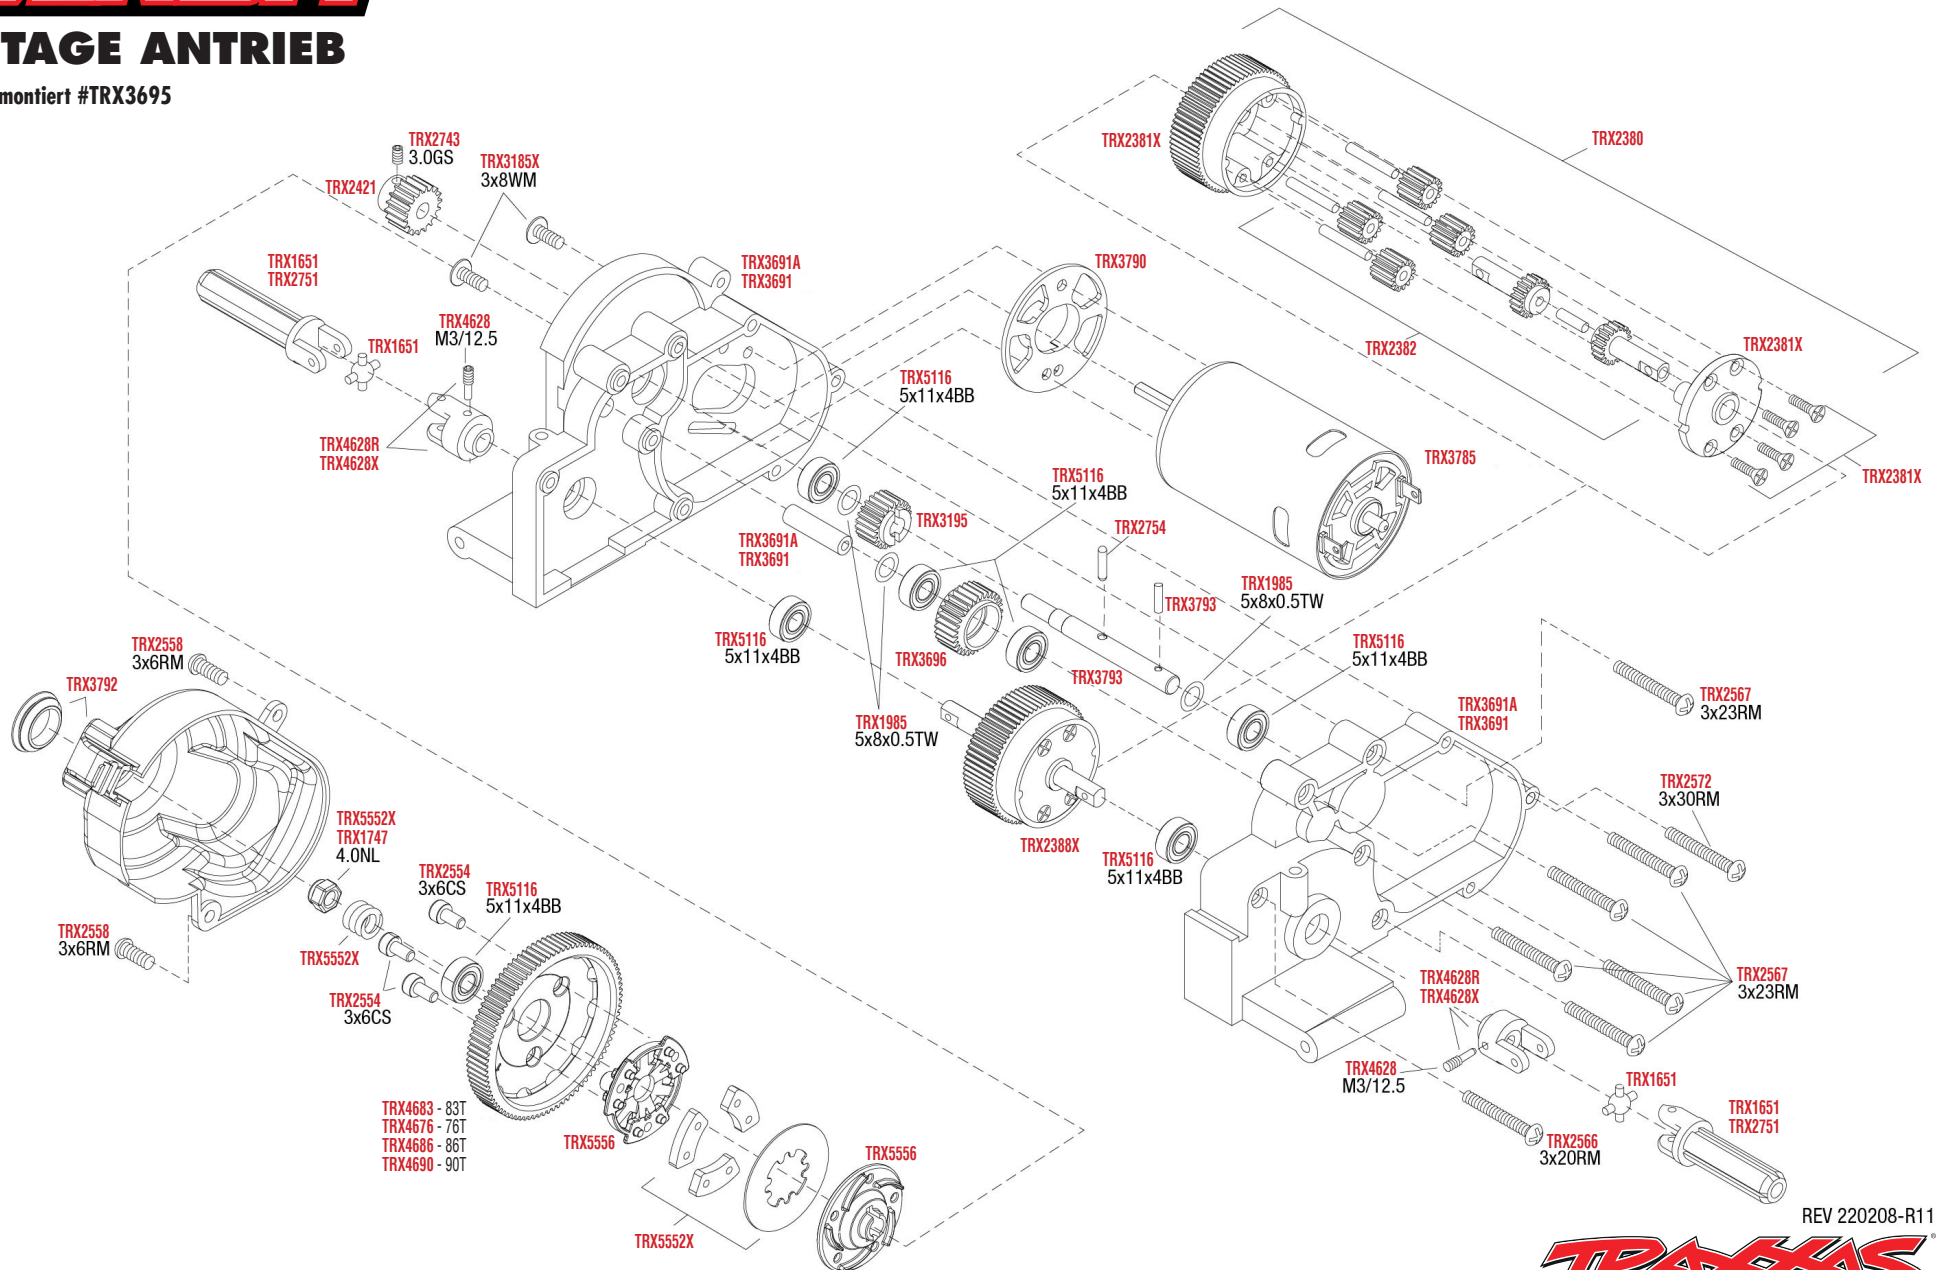

See Parts List for a complete listing of optional accessories.

BANDIT™

MONTAGE CHASSIS

See Parts List for a complete listing of optional accessories.

Specifications on this page are subject to change without notice. Every attempt has been made to ensure the accuracy of this drawing; however, Traxxas cannot be held responsible for typographical or other errors.

BANDIT

MONTAGE HINTEN

See Parts List for a complete listing of optional accessories.

Specifications on this page are subject to change without notice. Every attempt has been made to ensure the accuracy of this drawing; however, Traxxas cannot be held responsible for typographical or other errors.

BANDIT™

MONTAGE ANTRIEB

Komplett vormontiert #TRX3695

REV 220208-R11

TRAXXAS

See Parts List for a complete listing of optional accessories.

Specifications on this page are subject to change without notice. Every attempt has been made to ensure the accuracy of this drawing; however, Traxxas cannot be held responsible for typographical or other errors.