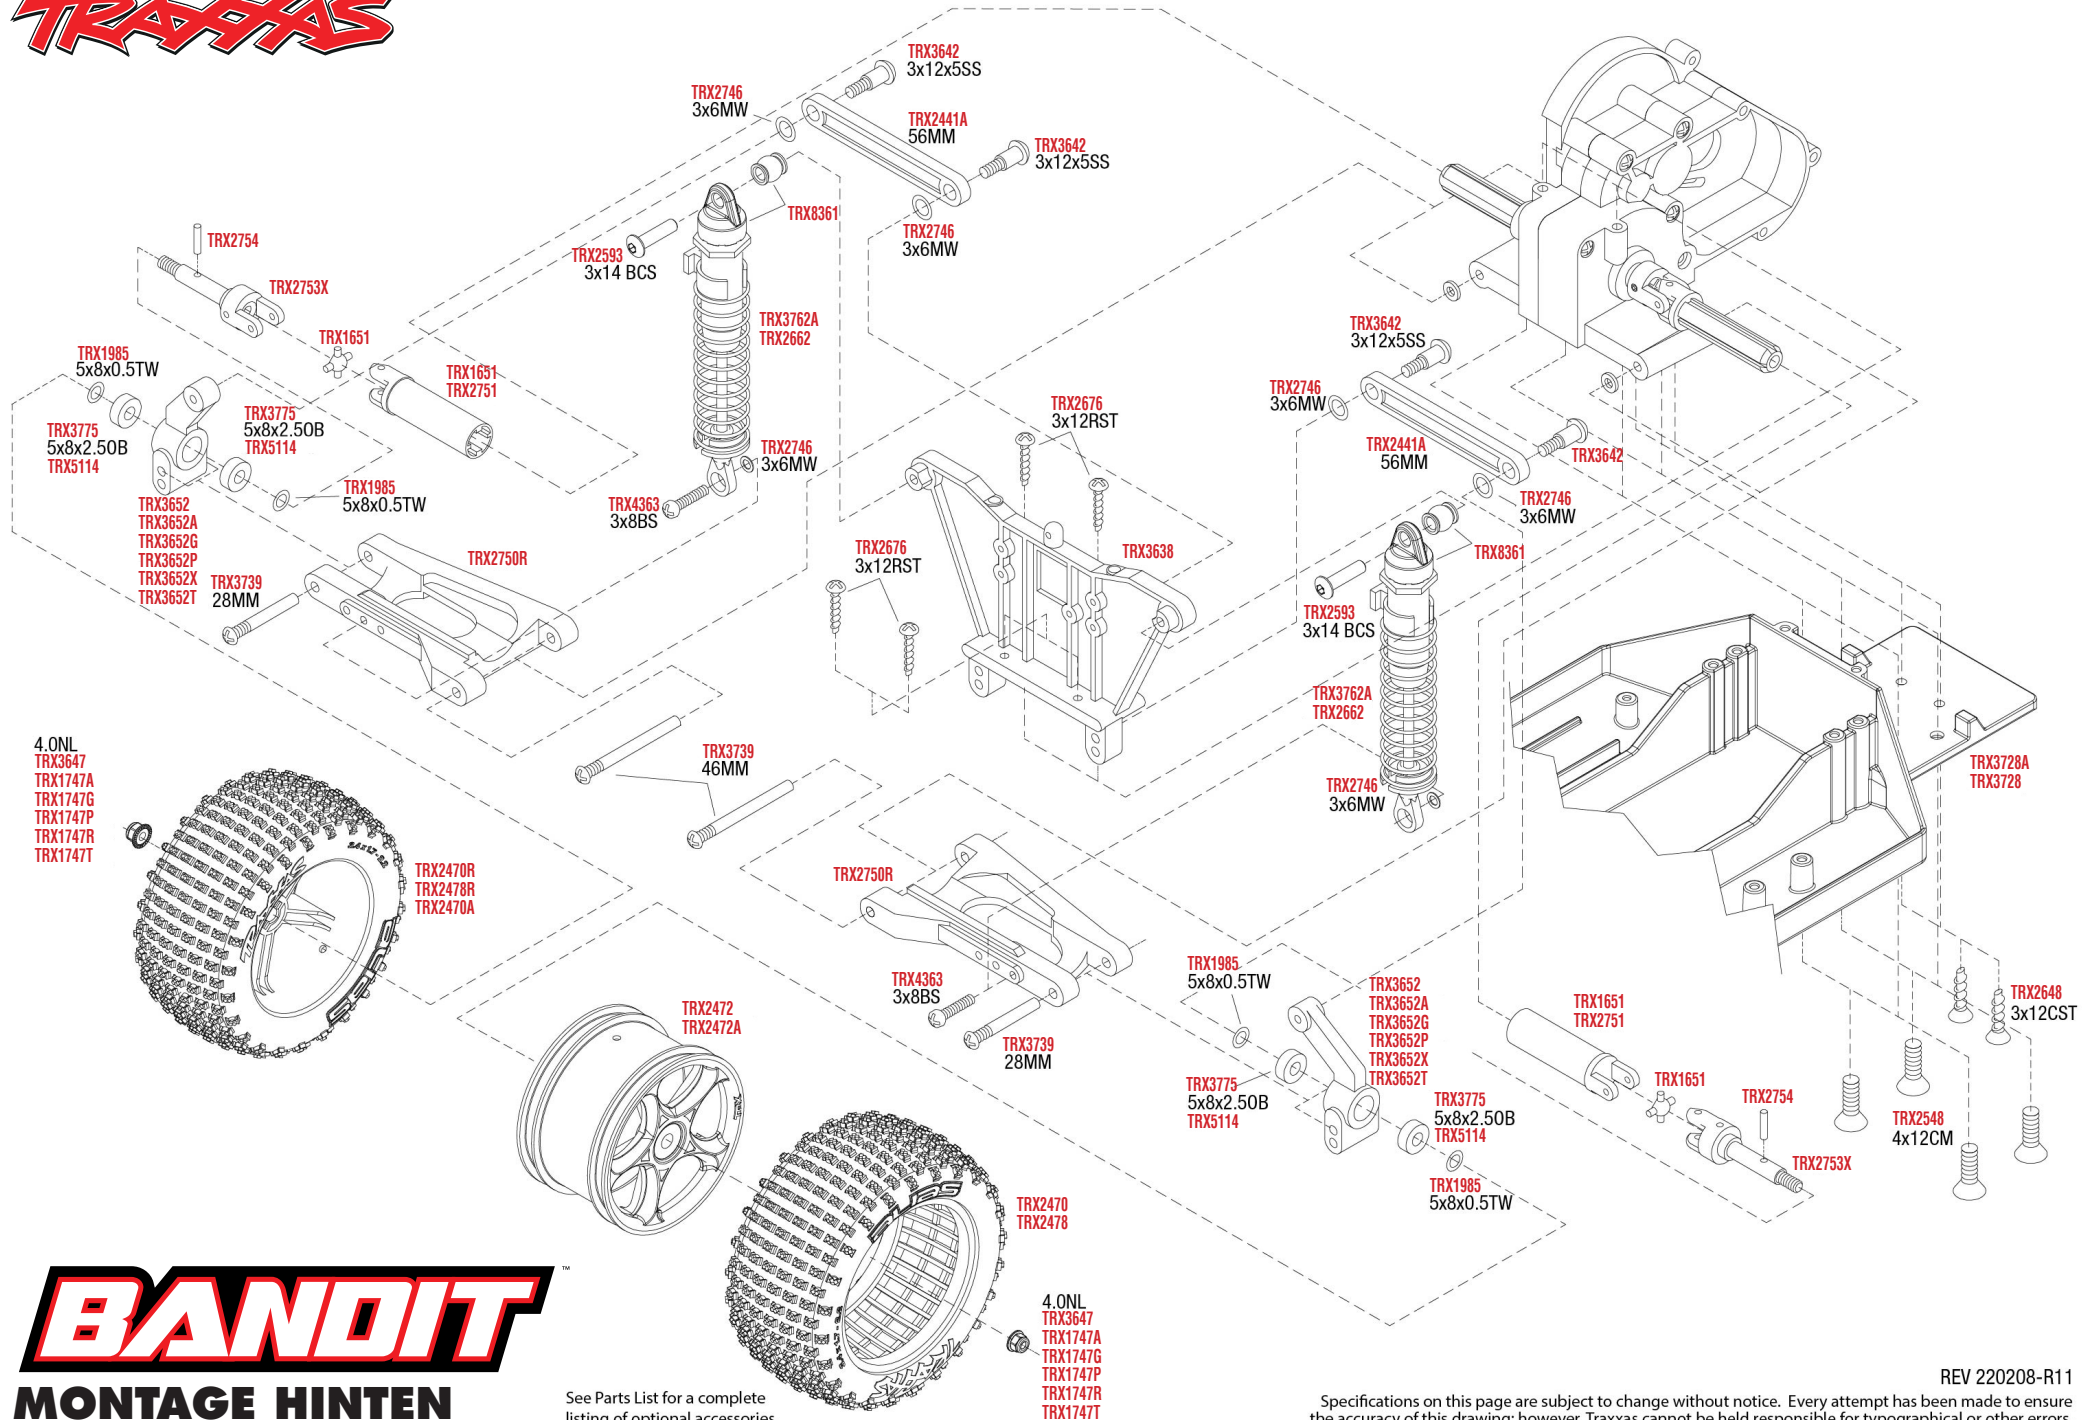

See Parts List for a complete listing of optional accessories.

BANDIT™

MONTAGE CHASSIS

See Parts List for a complete listing of optional accessories.

Specifications on this page are subject to change without notice. Every attempt has been made to ensure the accuracy of this drawing; however, Traxxas cannot be held responsible for typographical or other errors.

BANDIT

MONTAGE HINTEN

See Parts List for a complete listing of optional accessories.

Specifications on this page are subject to change without notice. Every attempt has been made to ensure the accuracy of this drawing; however, Traxxas cannot be held responsible for typographical or other errors.