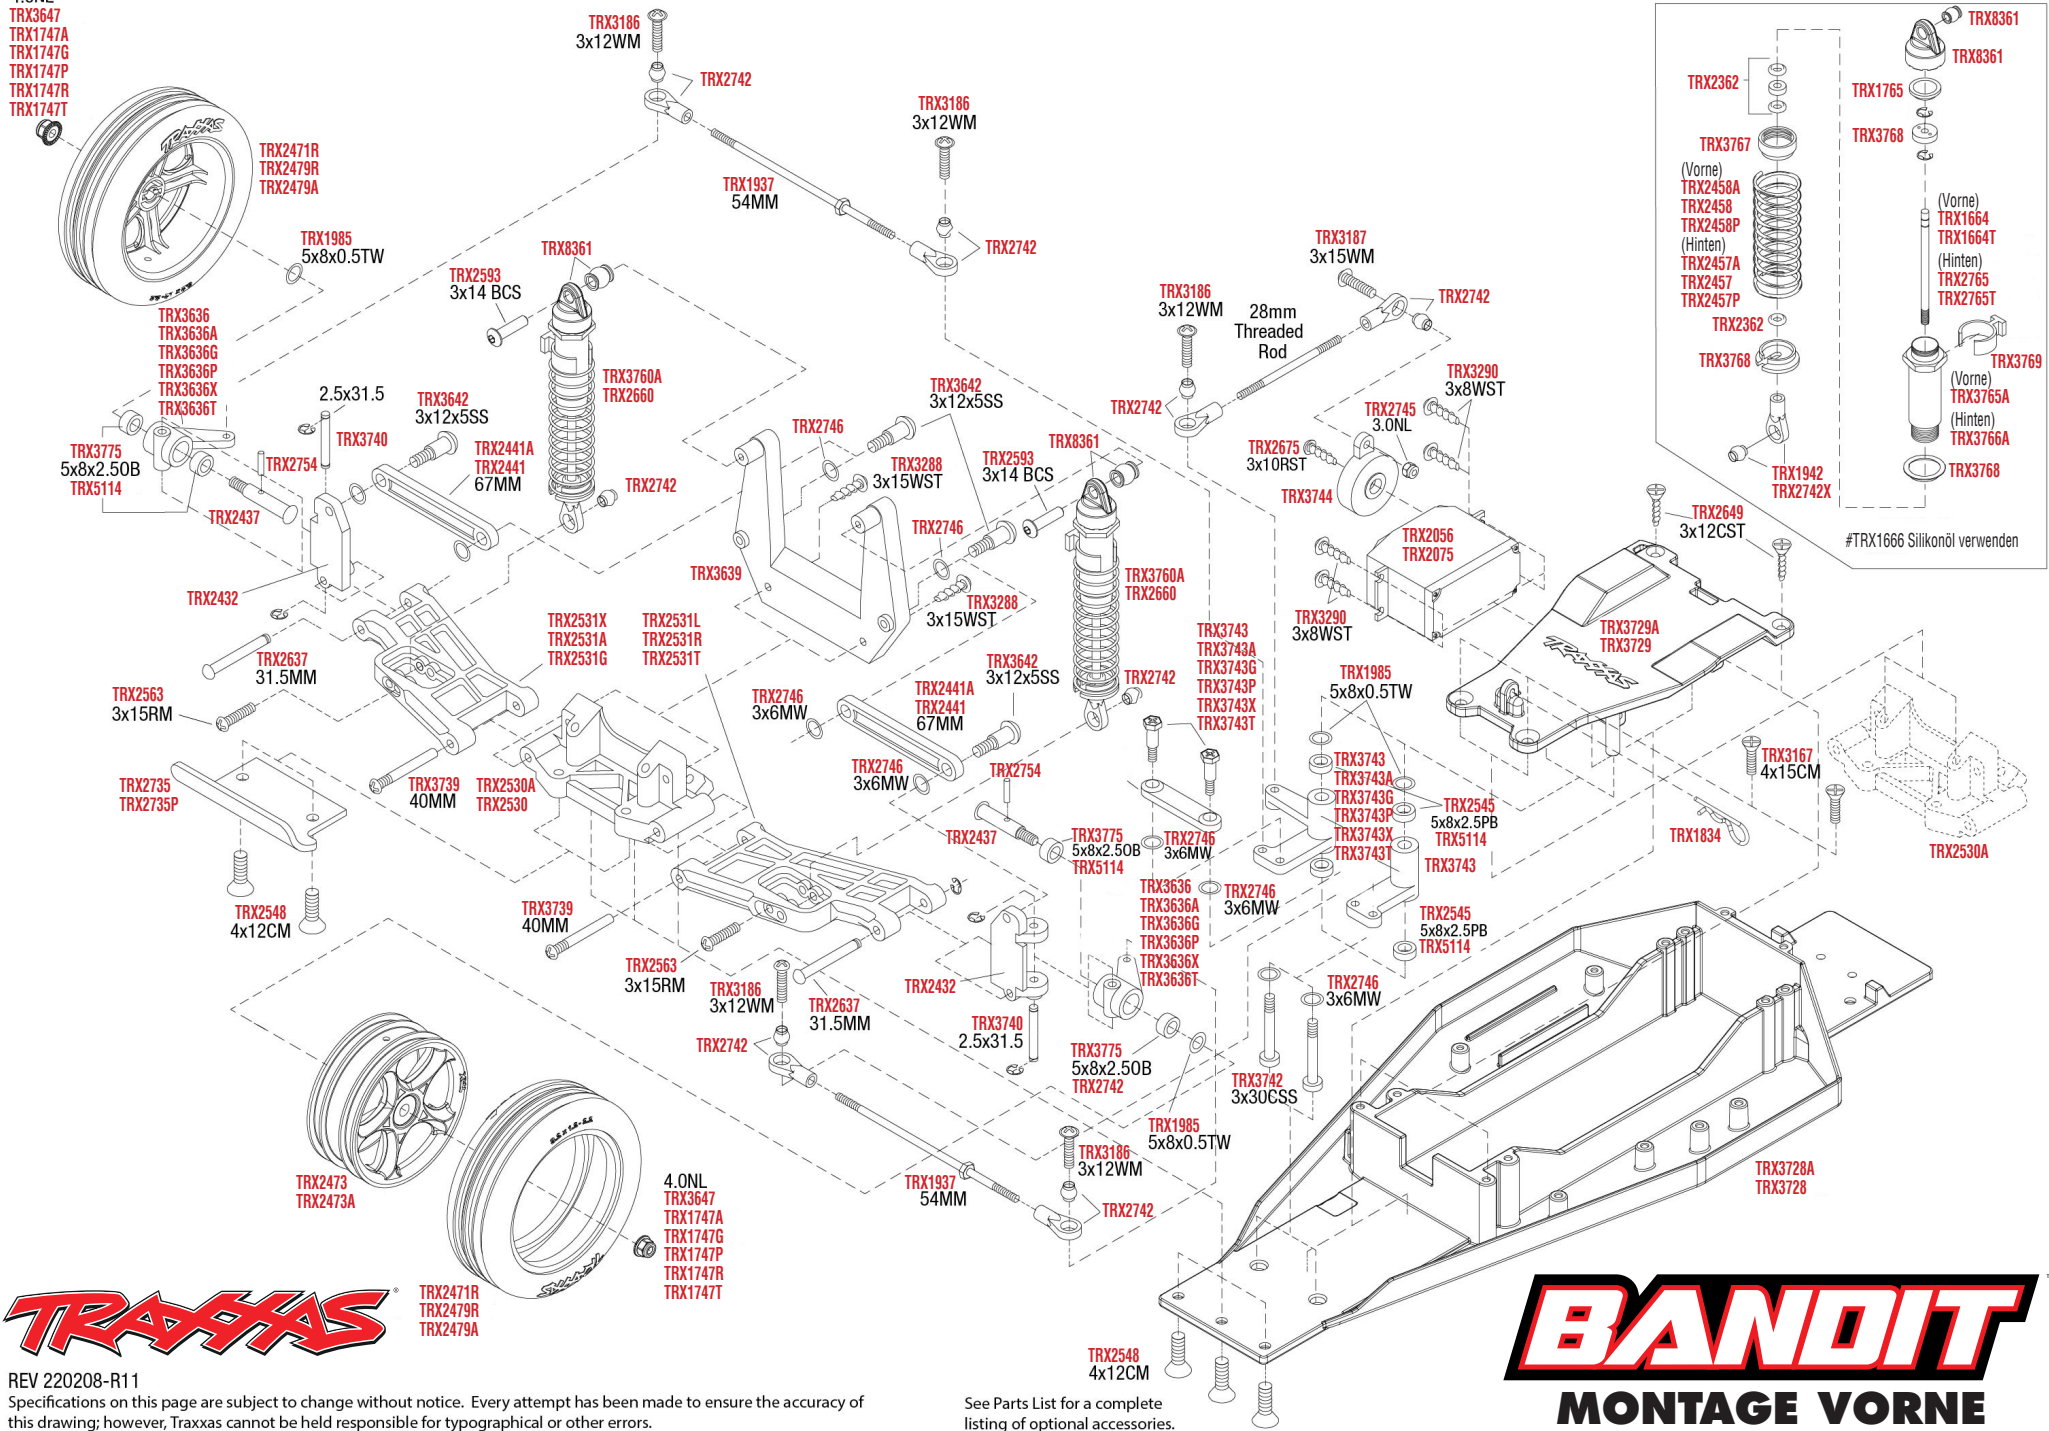

4.0NL
 TRX3647
 TRX1747A
 TRX1747G
 TRX1747P
 TRX1747R
 TRX1747T

TRX2471R
 TRX2479R
 TRX2479A

REV 220208-R11

Specifications on this page are subject to change without notice. Every attempt has been made to ensure the accuracy of this drawing; however, Traxxas cannot be held responsible for typographical or other errors.

See Parts List for a complete listing of optional accessories.

BANDIT™

MONTAGE CHASSIS

See Parts List for a complete listing of optional accessories.

Specifications on this page are subject to change without notice. Every attempt has been made to ensure the accuracy of this drawing; however, Traxxas cannot be held responsible for typographical or other errors.

BANDIT

MONTAGE HINTEN

See Parts List for a complete listing of optional accessories.

Specifications on this page are subject to change without notice. Every attempt has been made to ensure the accuracy of this drawing; however, Traxxas cannot be held responsible for typographical or other errors.